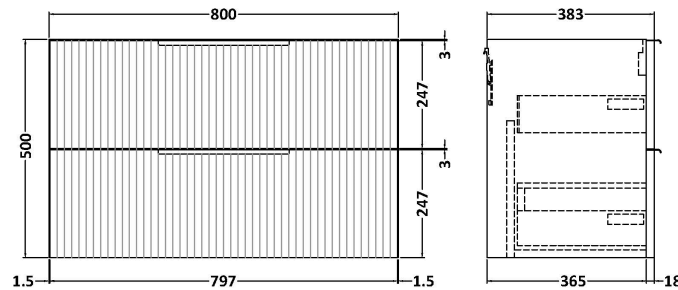

Sales Code: DFF1495LCM

Description: 800 W/H 2-Drawer Vanity & Laminate Top

Packaging Details

Barcode: 5056678455463

Sales Code: LCM800

Description: Laminate Worktop 805X390x22mm

Product Dimensions

Height (mm):	22
Width (mm):	805
Depth (mm):	390
Nett Weight (kg):	2.75

Packaging Dimensions

Height (mm):	25
Width (mm):	810
Depth (mm):	455
Gross Weight (kg):	2.75

Packaging Data

Box Colour:	Brown Cardboard Box
Box Qty:	1
Label Size:	100 x 50
Label Colour:	White Label
Label Qty:	1

Outer Box Dimensions (If Applicable)

Height (mm):	
Width (mm):	
Depth (mm):	
Gross Weight (kg):	
Barcode:	5056462624457

Product Details

Country of Origin:	United Kingdom
Fitting Instruction:	No
CE & UKCA:	N/A
FSC Certified Materials:	Yes
Colour:	Matt Carrera Marble
Construction Method:	Not Applicable
Construction Type:	Not Applicable
Cabinet Finish:	Not Applicable
Fascia Finish:	MFC Laminated
Cabinet Thickness (mm):	
Fascia Thickness (mm):	22
Drawer Included:	No
Drawer Type:	Not Applicable
No of Shelves:	0
Hinge Type:	Not Applicable
Hinge Included:	No
Adjustable Legs:	No, Not Required
Fixings Included:	No
Handle Style:	Not Applicable
Waste Shroud:	Not Applicable
Handle Included:	No
Handle Type:	Not Applicable

Sales Code: FLU1495

Description: 800 W/H 2-Drawer Unit

Product Dimensions

Height (mm):	500
Width (mm):	800
Depth (mm):	383
Nett Weight (kg):	24.5

Packaging Dimensions

Height (mm):	520
Width (mm):	820
Depth (mm):	405
Gross Weight (kg):	25