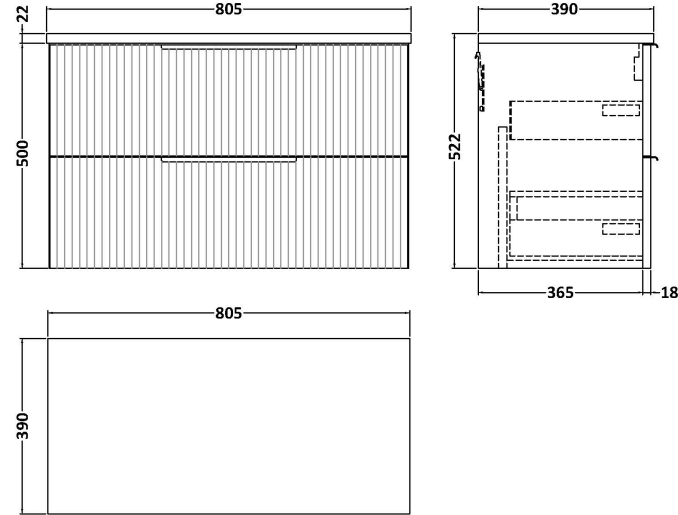

Sales Code: DFF1495LCM

Description: 800 W/H 2-Drawer Vanity & Laminate Top

Packaging Details

Barcode: 5056678455463

Sales Code: LCM800

Description: Laminate Worktop 805X390x22mm

Product Dimensions

Height (mm):	22
Width (mm):	805
Depth (mm):	390
Nett Weight (kg):	2.75

Packaging Dimensions

Height (mm):	25
Width (mm):	810
Depth (mm):	455
Gross Weight (kg):	2.75

Packaging Data

Box Colour:	Brown Cardboard Box
Box Qty:	1
Label Size:	100 x 50
Label Colour:	White Label
Label Qty:	1

Outer Box Dimensions (If Applicable)

Height (mm):	
Width (mm):	
Depth (mm):	
Gross Weight (kg):	
Barcode:	5056462624457

Product Details

Country of Origin:	United Kingdom
Fitting Instruction:	No
CE & UKCA:	N/A
FSC Certified Materials:	Yes
Colour:	Matt Carrera Marble
Construction Method:	Not Applicable
Construction Type:	Not Applicable
Cabinet Finish:	Not Applicable
Fascia Finish:	MFC Laminated
Cabinet Thickness (mm):	
Fascia Thickness (mm):	22
Drawer Included:	No
Drawer Type:	Not Applicable
No of Shelves:	0
Hinge Type:	Not Applicable
Hinge Included:	No
Adjustable Legs:	No, Not Required
Fixings Included:	No
Handle Style:	Not Applicable
Waste Shroud:	Not Applicable
Handle Included:	No
Handle Type:	Not Applicable

Sales Code: FLU1495

Description: 800 W/H 2-Drawer Unit

Product Dimensions

Height (mm):	500
Width (mm):	800
Depth (mm):	383
Nett Weight (kg):	24.5

Packaging Dimensions

Height (mm):	520
Width (mm):	820
Depth (mm):	405
Gross Weight (kg):	25