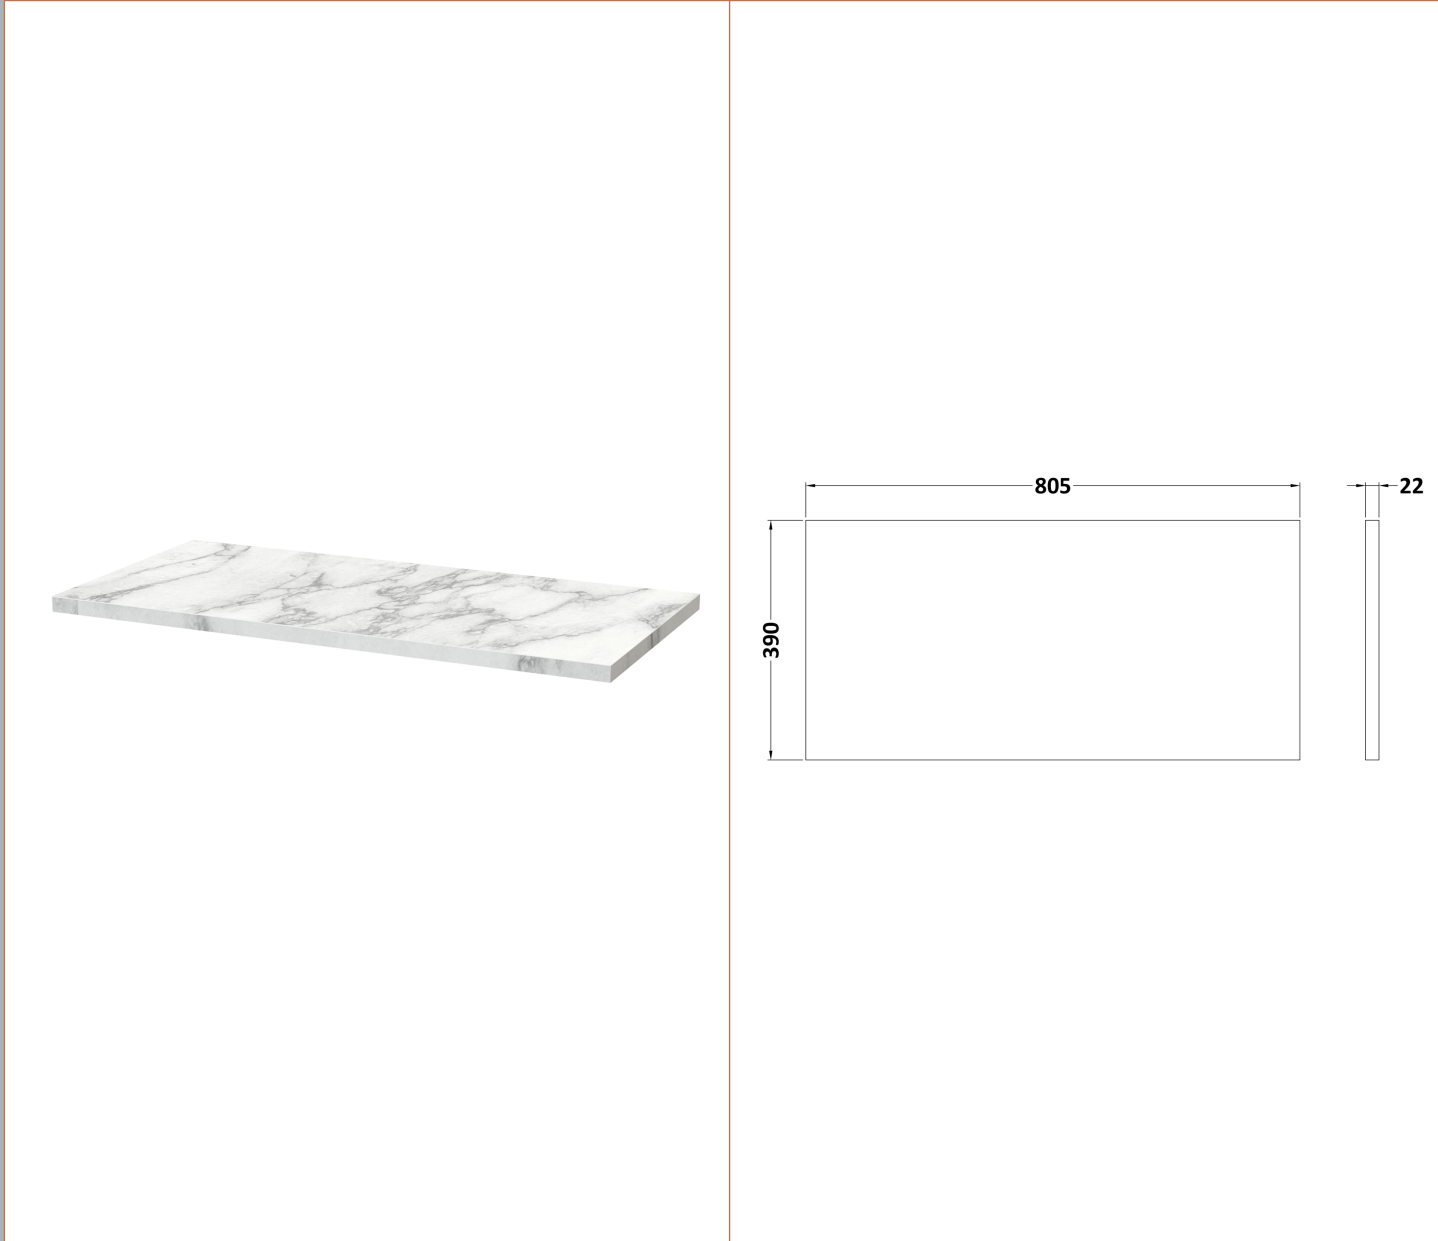

Sales Code: DFF1495LCM

Description: 800 W/H 2-Drawer Vanity & Laminate Top

Packaging Details

Barcode: 5056678455463

Sales Code: LCM800

Description: Laminate Worktop 805X390x22mm

Product Dimensions

Height (mm):	22
Width (mm):	805
Depth (mm):	390
Nett Weight (kg):	2.75

Packaging Dimensions

Height (mm):	25
Width (mm):	810
Depth (mm):	455
Gross Weight (kg):	2.75

Packaging Data

Box Colour:	Brown Cardboard Box
Box Qty:	1
Label Size:	100 x 50
Label Colour:	White Label
Label Qty:	1

Sales Code: FLU1495

Description: 800 W/H 2-Drawer Unit

Product Dimensions

Height (mm):	500
Width (mm):	800
Depth (mm):	383
Nett Weight (kg):	24.5

Packaging Dimensions

Height (mm):	520
Width (mm):	820
Depth (mm):	405
Gross Weight (kg):	25

Product Details

Country of Origin:	China
Fitting Instruction:	No
CE & UKCA:	
FSC Certified Materials:	Yes
Colour:	Satin Anthracite
Construction Method:	Cam & Wood Dowel
Construction Type:	Rigid
Cabinet Finish:	MFC Painted Gloss
Fascia Finish:	Mdf Painted Gloss
Cabinet Thickness (mm):	16
Fascia Thickness (mm):	18
Drawer Included:	Yes
Drawer Type:	80mm High Metal Softclose
No of Shelves:	0
Hinge Type:	Not Applicable
Hinge Included:	No
Adjustable Legs:	No, Not Required
Fixings Included:	Yes
Handle Style:	Modern
Waste Shroud:	Yes
Handle Included:	Yes, Supplied
Handle Type:	D-Shape