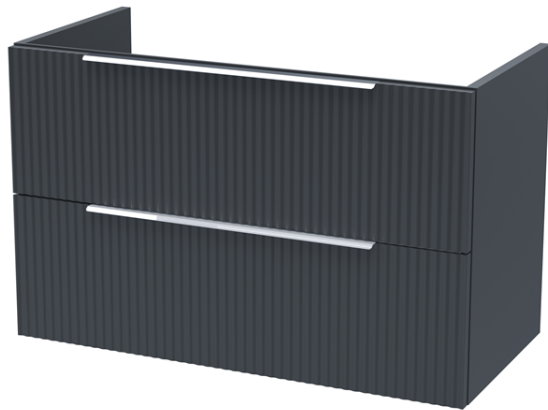

Sales Code: DFF1495LCM

Description: 800 W/H 2-Drawer Vanity & Laminate Top

Packaging Details

Barcode: 5056678455463

Sales Code: LCM800

Description: Laminate Worktop 805X390x22mm

Product Dimensions

Height (mm):	22
Width (mm):	805
Depth (mm):	390
Nett Weight (kg):	2.75

Packaging Dimensions

Height (mm):	25
Width (mm):	810
Depth (mm):	455
Gross Weight (kg):	2.75

Packaging Data

Box Colour:	Brown Cardboard Box
Box Qty:	1
Label Size:	100 x 50
Label Colour:	White Label
Label Qty:	1

Outer Box Dimensions (If Applicable)

Height (mm):	
Width (mm):	
Depth (mm):	
Gross Weight (kg):	
Barcode:	5056462624457

Product Details

Country of Origin:	United Kingdom
Fitting Instruction:	No
CE & UKCA:	N/A
FSC Certified Materials:	Yes
Colour:	Matt Carrera Marble
Construction Method:	Not Applicable
Construction Type:	Not Applicable
Cabinet Finish:	Not Applicable
Fascia Finish:	MFC Laminated
Cabinet Thickness (mm):	
Fascia Thickness (mm):	22
Drawer Included:	No
Drawer Type:	Not Applicable
No of Shelves:	0
Hinge Type:	Not Applicable
Hinge Included:	No
Adjustable Legs:	No, Not Required
Fixings Included:	No
Handle Style:	Not Applicable
Waste Shroud:	Not Applicable
Handle Included:	No
Handle Type:	Not Applicable

Sales Code: FLU1495

Description: 800 W/H 2-Drawer Unit

Product Dimensions

Height (mm):	500
Width (mm):	800
Depth (mm):	383
Nett Weight (kg):	24.5

Packaging Dimensions

Height (mm):	520
Width (mm):	820
Depth (mm):	405
Gross Weight (kg):	25