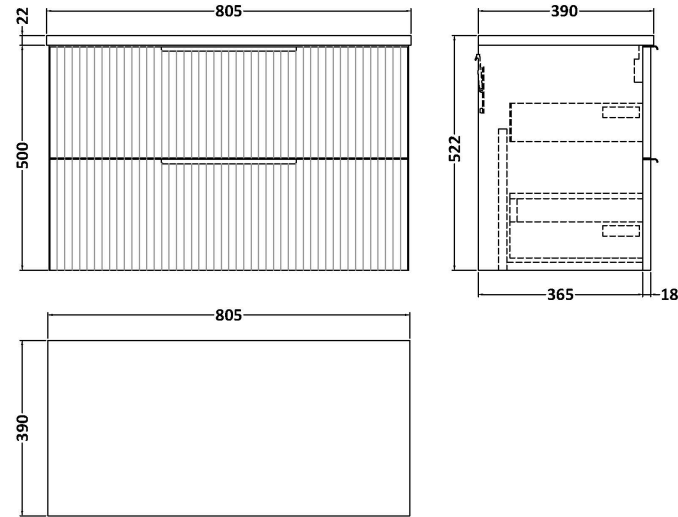

Sales Code: DFF195LCM

Description: 800 W/H 2-Drawer Vanity & Laminate Top

Packaging Details

Barcode: 5056678455500

Sales Code: LCM800

Description: Laminate Worktop 805X390x22mm

Product Dimensions

Height (mm):	22
Width (mm):	805
Depth (mm):	390
Nett Weight (kg):	2.75

Packaging Dimensions

Height (mm):	25
Width (mm):	810
Depth (mm):	455
Gross Weight (kg):	2.75

Packaging Data

Box Colour:	Brown Cardboard Box
Box Qty:	1
Label Size:	100 x 50
Label Colour:	White Label
Label Qty:	1

Outer Box Dimensions (If Applicable)

Height (mm):	
Width (mm):	
Depth (mm):	
Gross Weight (kg):	
Barcode:	5056462624457

Product Details

Country of Origin:	United Kingdom
Fitting Instruction:	No
CE & UKCA:	N/A
FSC Certified Materials:	Yes
Colour:	Matt Carrera Marble
Construction Method:	Not Applicable
Construction Type:	Not Applicable
Cabinet Finish:	Not Applicable
Fascia Finish:	MFC Laminated
Cabinet Thickness (mm):	
Fascia Thickness (mm):	22
Drawer Included:	No
Drawer Type:	Not Applicable
No of Shelves:	0
Hinge Type:	Not Applicable
Hinge Included:	No
Adjustable Legs:	No, Not Required
Fixings Included:	No
Handle Style:	Not Applicable
Waste Shroud:	Not Applicable
Handle Included:	No
Handle Type:	Not Applicable

Sales Code: FLU195

Description: 800 W/H 2-Drawer Unit

Product Dimensions

Height (mm):	500
Width (mm):	800
Depth (mm):	383
Nett Weight (kg):	24.5

Packaging Dimensions

Height (mm):	520
Width (mm):	820
Depth (mm):	405
Gross Weight (kg):	25