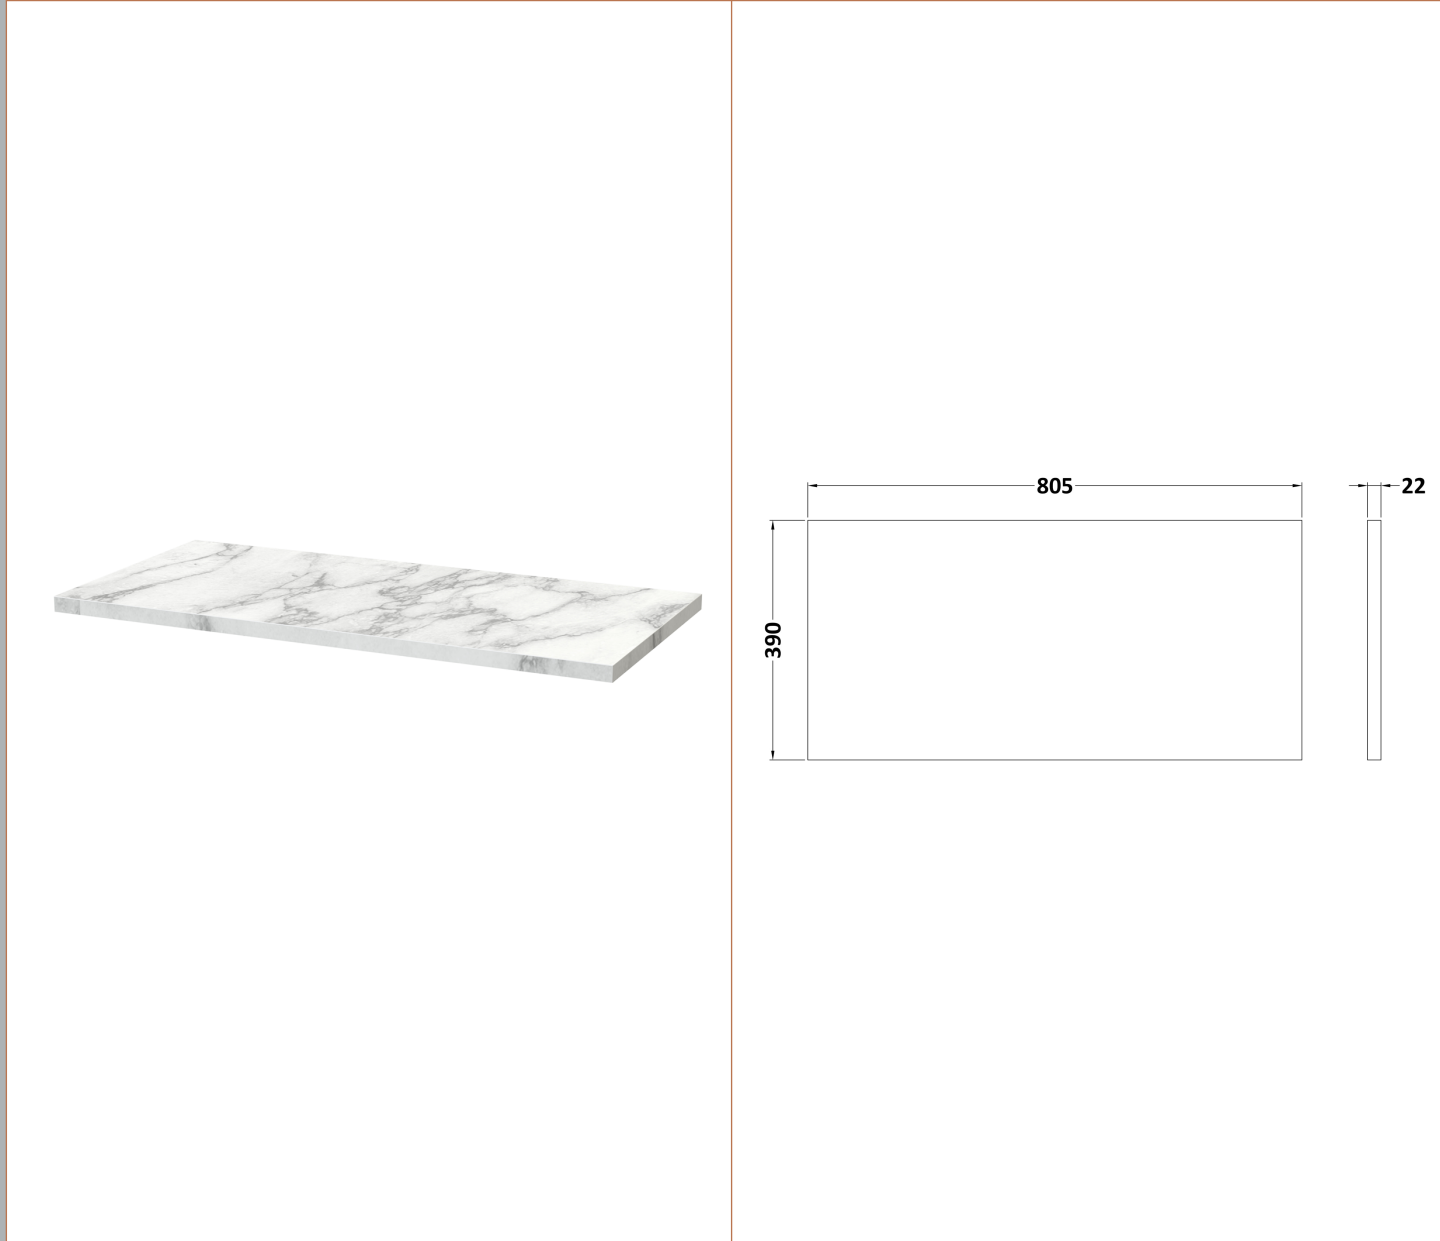

Sales Code: DFF195LCM

Description: 800 W/H 2-Drawer Vanity & Laminate Top

Packaging Details

Barcode: 5056678455500

Sales Code: LCM800

Description: Laminate Worktop 805X390x22mm

Product Dimensions

Height (mm):	22
Width (mm):	805
Depth (mm):	390
Nett Weight (kg):	2.75

Packaging Dimensions

Height (mm):	25
Width (mm):	810
Depth (mm):	455
Gross Weight (kg):	2.75

Packaging Data

Box Colour:	Brown Cardboard Box
Box Qty:	1
Label Size:	100 x 50
Label Colour:	White Label
Label Qty:	1

Sales Code: FLU195

Description: 800 W/H 2-Drawer Unit

Product Dimensions

Height (mm):	500
Width (mm):	800
Depth (mm):	383
Nett Weight (kg):	24.5

Packaging Dimensions

Height (mm):	520
Width (mm):	820
Depth (mm):	405
Gross Weight (kg):	25

Product Details

Country of Origin:	China
Fitting Instruction:	No
CE & UKCA:	
FSC Certified Materials:	Yes
Colour:	Satin White
Construction Method:	Cam & Wood Dowel
Construction Type:	Rigid
Cabinet Finish:	MFC Painted Gloss
Fascia Finish:	Mdf Painted Gloss
Cabinet Thickness (mm):	16
Fascia Thickness (mm):	18
Drawer Included:	Yes
Drawer Type:	80mm High Metal Softclose
No of Shelves:	0
Hinge Type:	Not Applicable
Hinge Included:	No
Adjustable Legs:	No, Not Required
Fixings Included:	Yes
Handle Style:	Modern
Waste Shroud:	Yes
Handle Included:	Yes, Supplied
Handle Type:	D-Shape