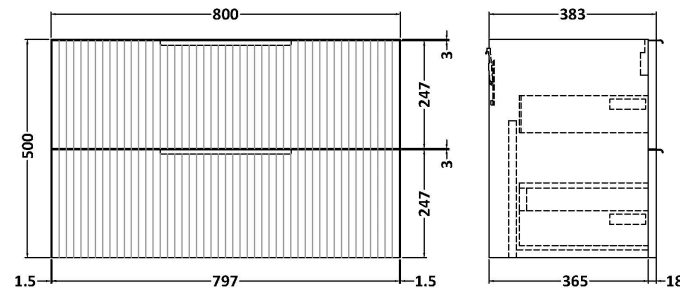

Sales Code: DFF195LCM

Description: 800 W/H 2-Drawer Vanity & Laminate Top

Packaging Details

Barcode: 5056678455500

Sales Code: LCM800

Description: Laminate Worktop 805X390x22mm

Product Dimensions

Height (mm):	22
Width (mm):	805
Depth (mm):	390
Nett Weight (kg):	2.75

Packaging Dimensions

Height (mm):	25
Width (mm):	810
Depth (mm):	455
Gross Weight (kg):	2.75

Packaging Data

Box Colour:	Brown Cardboard Box
Box Qty:	1
Label Size:	100 x 50
Label Colour:	White Label
Label Qty:	1

Outer Box Dimensions (If Applicable)

Height (mm):	
Width (mm):	
Depth (mm):	
Gross Weight (kg):	
Barcode:	5056462624457

Product Details

Country of Origin:	United Kingdom
Fitting Instruction:	No
CE & UKCA:	N/A
FSC Certified Materials:	Yes
Colour:	Matt Carrera Marble
Construction Method:	Not Applicable
Construction Type:	Not Applicable
Cabinet Finish:	Not Applicable
Fascia Finish:	MFC Laminated
Cabinet Thickness (mm):	
Fascia Thickness (mm):	22
Drawer Included:	No
Drawer Type:	Not Applicable
No of Shelves:	0
Hinge Type:	Not Applicable
Hinge Included:	No
Adjustable Legs:	No, Not Required
Fixings Included:	No
Handle Style:	Not Applicable
Waste Shroud:	Not Applicable
Handle Included:	No
Handle Type:	Not Applicable

Sales Code: FLU195

Description: 800 W/H 2-Drawer Unit

Product Dimensions

Height (mm):	500
Width (mm):	800
Depth (mm):	383
Nett Weight (kg):	24.5

Packaging Dimensions

Height (mm):	520
Width (mm):	820
Depth (mm):	405
Gross Weight (kg):	25