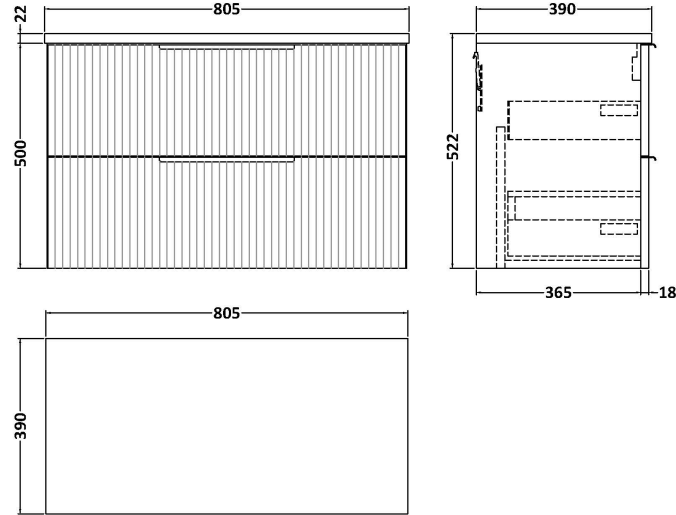

Sales Code: DFF395LCM

Description: 800 W/H 2-Drawer Vanity & Laminate Top

### Packaging Details

Barcode: 5056678455586

**Sales Code:** LCM800

**Description:** Laminate Worktop 805X390x22mm

**Product Dimensions**

Height (mm):	22
Width (mm):	805
Depth (mm):	390
Nett Weight (kg):	2.75

**Packaging Dimensions**

Height (mm):	25
Width (mm):	810
Depth (mm):	455
Gross Weight (kg):	2.75

**Packaging Data**

Box Colour:	Brown Cardboard Box
Box Qty:	1
Label Size:	100 x 50
Label Colour:	White Label
Label Qty:	1

Sales Code: FLU395

Description: 800 W/H 2-Drawer Unit

**Product Dimensions**

Height (mm):	500
Width (mm):	800
Depth (mm):	383
Nett Weight (kg):	24.5

**Packaging Dimensions**

Height (mm):	520
Width (mm):	820
Depth (mm):	405
Gross Weight (kg):	25