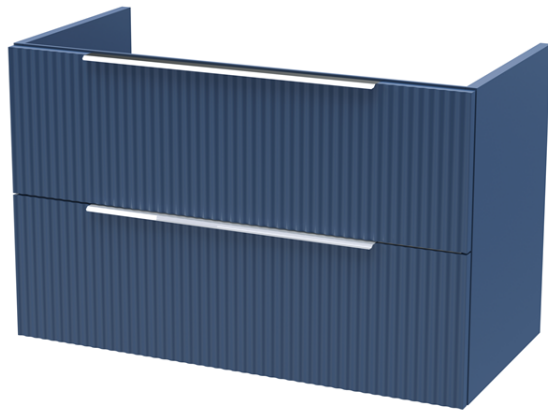

Sales Code: DFF395LCM

Description: 800 W/H 2-Drawer Vanity & Laminate Top

### Packaging Details

Barcode: 5056678455586

**Sales Code:** LCM800

**Description:** Laminate Worktop 805X390x22mm

**Product Dimensions**

Height (mm):	22
Width (mm):	805
Depth (mm):	390
Nett Weight (kg):	2.75

**Outer Box Dimensions (If Applicable)**

Height (mm):	
Width (mm):	
Depth (mm):	
Gross Weight (kg):	
Barcode:	5056462624457

**Product Details**

Country of Origin:	United Kingdom
Fitting Instruction:	No
CE & UKCA:	N/A
FSC Certified Materials:	Yes
Colour:	Matt Carrera Marble
Construction Method:	Not Applicable
Construction Type:	Not Applicable
Cabinet Finish:	Not Applicable
Fascia Finish:	MFC Laminated
Cabinet Thickness (mm):	
Fascia Thickness (mm):	22
Drawer Included:	No
Drawer Type:	Not Applicable
No of Shelves:	0
Hinge Type:	Not Applicable
Hinge Included:	No
Adjustable Legs:	No, Not Required
Fixings Included:	No
Handle Style:	Not Applicable
Waste Shroud:	Not Applicable
Handle Included:	No
Handle Type:	Not Applicable

Sales Code: FLU395

Description: 800 W/H 2-Drawer Unit

**Product Dimensions**

Height (mm):	500
Width (mm):	800
Depth (mm):	383
Nett Weight (kg):	24.5

**Packaging Dimensions**

Height (mm):	520
Width (mm):	820
Depth (mm):	405
Gross Weight (kg):	25