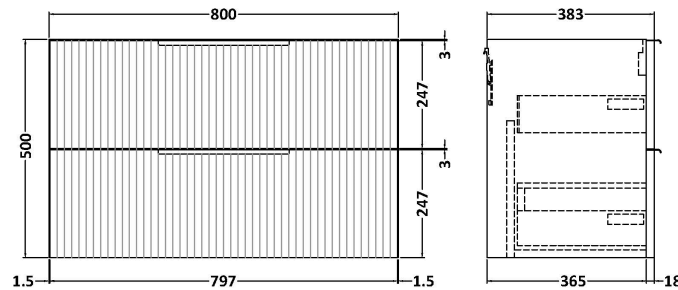

### Packaging Details

Barcode: 5056678455586

**Sales Code:** LCM800

**Description:** Laminate Worktop 805X390x22mm

**Product Dimensions**

Height (mm):	22
Width (mm):	805
Depth (mm):	390
Nett Weight (kg):	2.75

**Packaging Dimensions**

Height (mm):	25
Width (mm):	810
Depth (mm):	455
Gross Weight (kg):	2.75

**Packaging Data**

Box Colour:	Brown Cardboard Box
Box Qty:	1
Label Size:	100 x 50
Label Colour:	White Label
Label Qty:	1

**Outer Box Dimensions (If Applicable)**

Height (mm):	
Width (mm):	
Depth (mm):	
Gross Weight (kg):	
Barcode:	5056462624457

**Product Details**

Country of Origin:	United Kingdom
Fitting Instruction:	No
CE & UKCA:	N/A
FSC Certified Materials:	Yes
Colour:	Matt Carrera Marble
Construction Method:	Not Applicable
Construction Type:	Not Applicable
Cabinet Finish:	Not Applicable
Fascia Finish:	MFC Laminated
Cabinet Thickness (mm):	
Fascia Thickness (mm):	22
Drawer Included:	No
Drawer Type:	Not Applicable
No of Shelves:	0
Hinge Type:	Not Applicable
Hinge Included:	No
Adjustable Legs:	No, Not Required
Fixings Included:	No
Handle Style:	Not Applicable
Waste Shroud:	Not Applicable
Handle Included:	No
Handle Type:	Not Applicable

Sales Code: FLU395

Description: 800 W/H 2-Drawer Unit

**Product Dimensions**

Height (mm):	500
Width (mm):	800
Depth (mm):	383
Nett Weight (kg):	24.5

**Packaging Dimensions**

Height (mm):	520
Width (mm):	820
Depth (mm):	405
Gross Weight (kg):	25