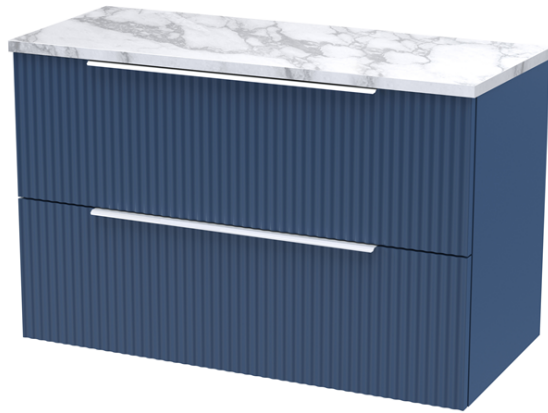

Sales Code: DFF395LCM

Description: 800 W/H 2-Drawer Vanity & Laminate Top

### Packaging Details

Barcode: 5056678455586

**Sales Code:** LCM800

**Description:** Laminate Worktop 805X390x22mm

**Product Dimensions**

Height (mm):	22
Width (mm):	805
Depth (mm):	390
Nett Weight (kg):	2.75

Sales Code: FLU395

Description: 800 W/H 2-Drawer Unit

**Product Dimensions**

Height (mm):	500
Width (mm):	800
Depth (mm):	383
Nett Weight (kg):	24.5

**Packaging Dimensions**

Height (mm):	520
Width (mm):	820
Depth (mm):	405
Gross Weight (kg):	25

**Product Details**

Country of Origin:	China
Fitting Instruction:	No
CE & UKCA:	
FSC Certified Materials:	Yes
Colour:	Satin Blue
Construction Method:	Cam & Wood Dowel
Construction Type:	Rigid
Cabinet Finish:	MFC Painted Gloss
Fascia Finish:	Mdf Painted Gloss
Cabinet Thickness (mm):	16
Fascia Thickness (mm):	18
Drawer Included:	Yes
Drawer Type:	80mm High Metal Softclose
No of Shelves:	0
Hinge Type:	Not Applicable
Hinge Included:	No
Adjustable Legs:	No, Not Required
Fixings Included:	Yes
Handle Style:	Modern
Waste Shroud:	Yes
Handle Included:	Yes, Supplied
Handle Type:	D-Shape