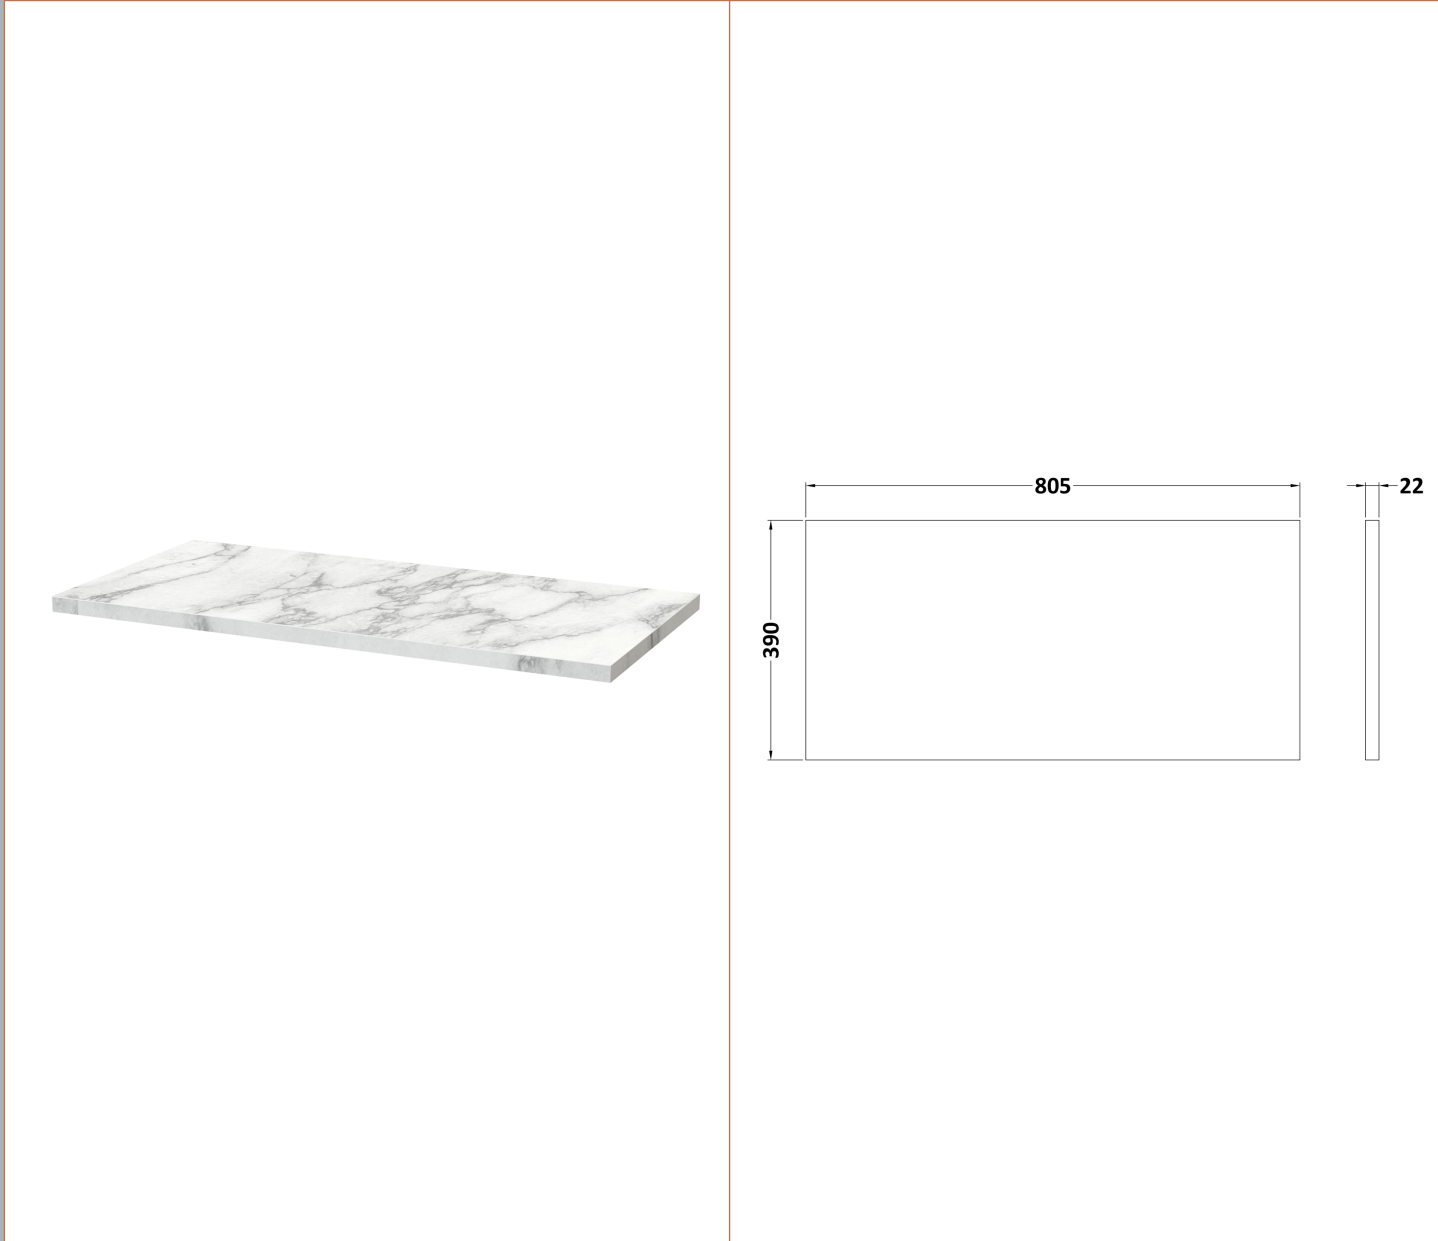

Sales Code: DFF395LCM

Description: 800 W/H 2-Drawer Vanity & Laminate Top

### Packaging Details

Barcode: 5056678455586

**Sales Code:** LCM800

**Description:** Laminate Worktop 805X390x22mm

**Product Dimensions**

Height (mm):	22
Width (mm):	805
Depth (mm):	390
Nett Weight (kg):	2.75

**Packaging Dimensions**

Height (mm):	25
Width (mm):	810
Depth (mm):	455
Gross Weight (kg):	2.75

**Packaging Data**

Box Colour:	Brown Cardboard Box
Box Qty:	1
Label Size:	100 x 50
Label Colour:	White Label
Label Qty:	1

Sales Code: FLU395

Description: 800 W/H 2-Drawer Unit

**Product Dimensions**

Height (mm):	500
Width (mm):	800
Depth (mm):	383
Nett Weight (kg):	24.5

**Packaging Dimensions**

Height (mm):	520
Width (mm):	820
Depth (mm):	405
Gross Weight (kg):	25