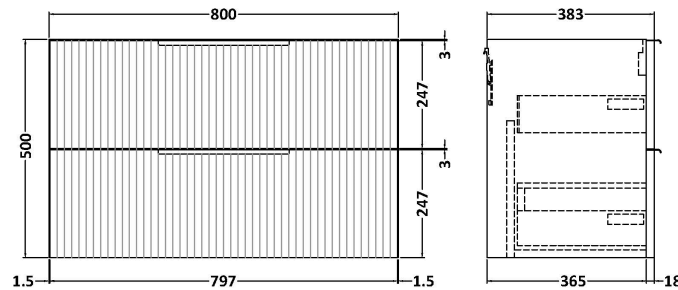

Sales Code: DFF895LCM

Description: 800 W/H 2-Drawer Vanity & Laminate Top

Packaging Details

Barcode: 5056678455623

Sales Code: LCM800

Description: Laminate Worktop 805X390x22mm

Product Dimensions

Height (mm):	22
Width (mm):	805
Depth (mm):	390
Nett Weight (kg):	2.75

Packaging Dimensions

Height (mm):	25
Width (mm):	810
Depth (mm):	455
Gross Weight (kg):	2.75

Packaging Data

Box Colour:	Brown Cardboard Box
Box Qty:	1
Label Size:	100 x 50
Label Colour:	White Label
Label Qty:	1

Outer Box Dimensions (If Applicable)

Height (mm):	
Width (mm):	
Depth (mm):	
Gross Weight (kg):	
Barcode:	5056462624457

Product Details

Country of Origin:	United Kingdom
Fitting Instruction:	No
CE & UKCA:	N/A
FSC Certified Materials:	Yes
Colour:	Matt Carrera Marble
Construction Method:	Not Applicable
Construction Type:	Not Applicable
Cabinet Finish:	Not Applicable
Fascia Finish:	MFC Laminated
Cabinet Thickness (mm):	
Fascia Thickness (mm):	22
Drawer Included:	No
Drawer Type:	Not Applicable
No of Shelves:	0
Hinge Type:	Not Applicable
Hinge Included:	No
Adjustable Legs:	No, Not Required
Fixings Included:	No
Handle Style:	Not Applicable
Waste Shroud:	Not Applicable
Handle Included:	No
Handle Type:	Not Applicable

Sales Code: FLU895

Description: 800 W/H 2-Drawer Unit

Product Dimensions

Height (mm):	500
Width (mm):	800
Depth (mm):	383
Nett Weight (kg):	24.5

Packaging Dimensions

Height (mm):	520
Width (mm):	820
Depth (mm):	405
Gross Weight (kg):	25