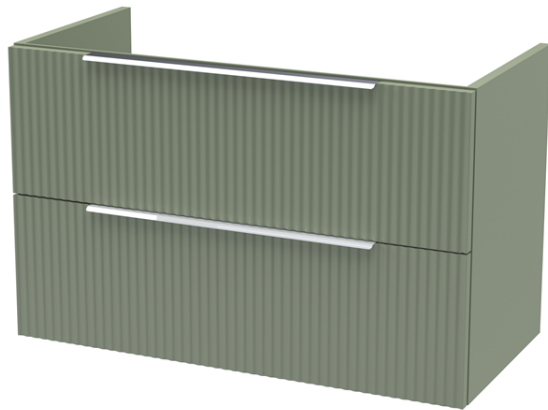

Sales Code: DFF895LCM

Description: 800 W/H 2-Drawer Vanity & Laminate Top

Packaging Details

Barcode: 5056678455623

Sales Code: LCM800

Description: Laminate Worktop 805X390x22mm

Product Dimensions

Height (mm):	22
Width (mm):	805
Depth (mm):	390
Nett Weight (kg):	2.75

Outer Box Dimensions (If Applicable)

Height (mm):	
Width (mm):	
Depth (mm):	
Gross Weight (kg):	
Barcode:	5056462624457

Product Details

Country of Origin:	United Kingdom
Fitting Instruction:	No
CE & UKCA:	N/A
FSC Certified Materials:	Yes
Colour:	Matt Carrera Marble
Construction Method:	Not Applicable
Construction Type:	Not Applicable
Cabinet Finish:	Not Applicable
Fascia Finish:	MFC Laminated
Cabinet Thickness (mm):	
Fascia Thickness (mm):	22
Drawer Included:	No
Drawer Type:	Not Applicable
No of Shelves:	0
Hinge Type:	Not Applicable
Hinge Included:	No
Adjustable Legs:	No, Not Required
Fixings Included:	No
Handle Style:	Not Applicable
Waste Shroud:	Not Applicable
Handle Included:	No
Handle Type:	Not Applicable

Sales Code: FLU895

Description: 800 W/H 2-Drawer Unit

Product Dimensions

Height (mm):	500
Width (mm):	800
Depth (mm):	383
Nett Weight (kg):	24.5

Packaging Dimensions

Height (mm):	520
Width (mm):	820
Depth (mm):	405
Gross Weight (kg):	25

Product Details

Country of Origin:	China
Fitting Instruction:	No
CE & UKCA:	
FSC Certified Materials:	Yes
Colour:	Satin Green
Construction Method:	Cam & Wood Dowel
Construction Type:	Rigid
Cabinet Finish:	MFC Painted Gloss
Fascia Finish:	Mdf Painted Gloss
Cabinet Thickness (mm):	16
Fascia Thickness (mm):	18
Drawer Included:	Yes
Drawer Type:	80mm High Metal Softclose
No of Shelves:	0
Hinge Type:	Not Applicable
Hinge Included:	No
Adjustable Legs:	No, Not Required
Fixings Included:	Yes
Handle Style:	Modern
Waste Shroud:	Yes
Handle Included:	Yes, Supplied
Handle Type:	D-Shape