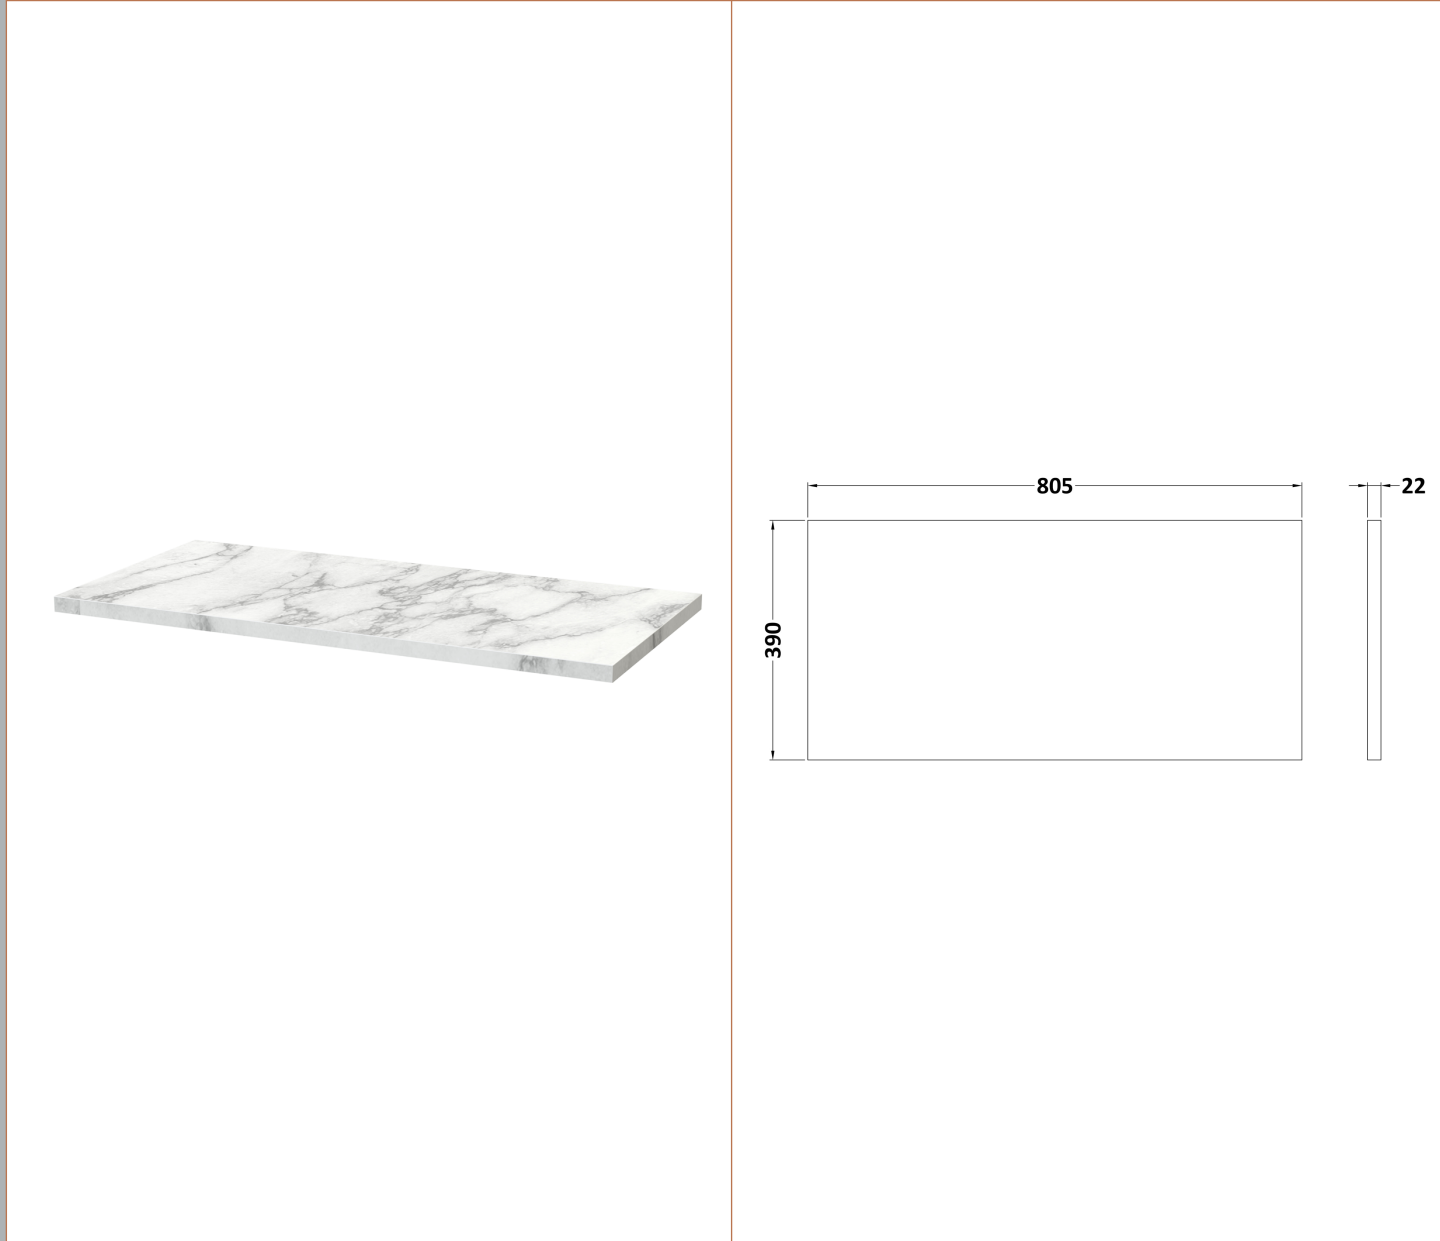

Sales Code: DFF895LCM

Description: 800 W/H 2-Drawer Vanity & Laminate Top

Packaging Details

Barcode: 5056678455623

Sales Code: LCM800

Description: Laminate Worktop 805X390x22mm

Product Dimensions

Height (mm):	22
Width (mm):	805
Depth (mm):	390
Nett Weight (kg):	2.75

Packaging Dimensions

Height (mm):	25
Width (mm):	810
Depth (mm):	455
Gross Weight (kg):	2.75

Packaging Data

Box Colour:	Brown Cardboard Box
Box Qty:	1
Label Size:	100 x 50
Label Colour:	White Label
Label Qty:	1

Sales Code: FLU895

Description: 800 W/H 2-Drawer Unit

Product Dimensions

Height (mm):	500
Width (mm):	800
Depth (mm):	383
Nett Weight (kg):	24.5

Packaging Dimensions

Height (mm):	520
Width (mm):	820
Depth (mm):	405
Gross Weight (kg):	25

Product Details

Country of Origin:	China
Fitting Instruction:	No
CE & UKCA:	
FSC Certified Materials:	Yes
Colour:	Satin Green
Construction Method:	Cam & Wood Dowel
Construction Type:	Rigid
Cabinet Finish:	MFC Painted Gloss
Fascia Finish:	Mdf Painted Gloss
Cabinet Thickness (mm):	16
Fascia Thickness (mm):	18
Drawer Included:	Yes
Drawer Type:	80mm High Metal Softclose
No of Shelves:	0
Hinge Type:	Not Applicable
Hinge Included:	No
Adjustable Legs:	No, Not Required
Fixings Included:	Yes
Handle Style:	Modern
Waste Shroud:	Yes
Handle Included:	Yes, Supplied
Handle Type:	D-Shape