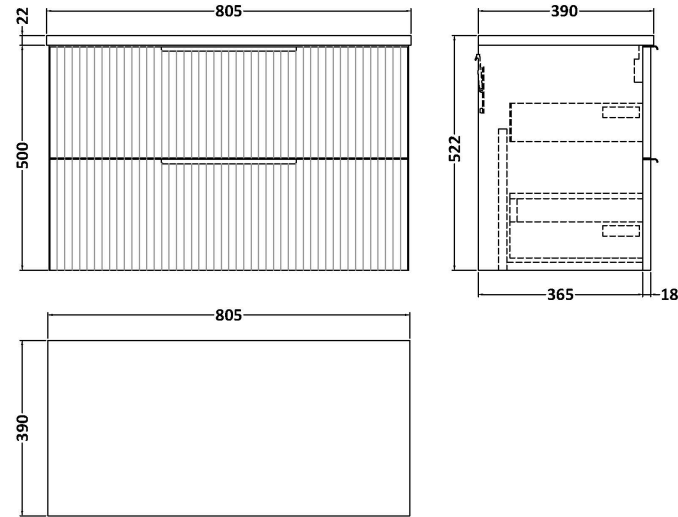

Sales Code: DFF895LCM

Description: 800 W/H 2-Drawer Vanity & Laminate Top

Packaging Details

Barcode: 5056678455623

Sales Code: LCM800

Description: Laminate Worktop 805X390x22mm

Product Dimensions

Height (mm):	22
Width (mm):	805
Depth (mm):	390
Nett Weight (kg):	2.75

Packaging Dimensions

Height (mm):	25
Width (mm):	810
Depth (mm):	455
Gross Weight (kg):	2.75

Packaging Data

Box Colour:	Brown Cardboard Box
Box Qty:	1
Label Size:	100 x 50
Label Colour:	White Label
Label Qty:	1

Outer Box Dimensions (If Applicable)

Height (mm):	
Width (mm):	
Depth (mm):	
Gross Weight (kg):	
Barcode:	5056462624457

Product Details

Country of Origin:	United Kingdom
Fitting Instruction:	No
CE & UKCA:	N/A
FSC Certified Materials:	Yes
Colour:	Matt Carrera Marble
Construction Method:	Not Applicable
Construction Type:	Not Applicable
Cabinet Finish:	Not Applicable
Fascia Finish:	MFC Laminated
Cabinet Thickness (mm):	
Fascia Thickness (mm):	22
Drawer Included:	No
Drawer Type:	Not Applicable
No of Shelves:	0
Hinge Type:	Not Applicable
Hinge Included:	No
Adjustable Legs:	No, Not Required
Fixings Included:	No
Handle Style:	Not Applicable
Waste Shroud:	Not Applicable
Handle Included:	No
Handle Type:	Not Applicable

Sales Code: FLU895

Description: 800 W/H 2-Drawer Unit

Product Dimensions

Height (mm):	500
Width (mm):	800
Depth (mm):	383
Nett Weight (kg):	24.5

Packaging Dimensions

Height (mm):	520
Width (mm):	820
Depth (mm):	405
Gross Weight (kg):	25