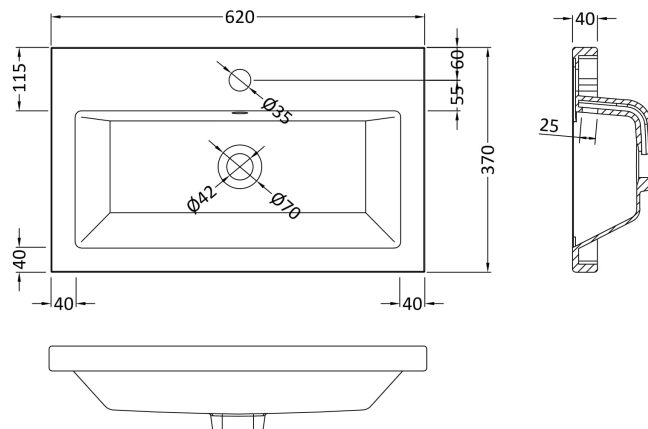

Sales Code: CBI3030A

Description: 600 Wall Hung 2-Drawer Unit & Basin

Packaging Details

Barcode: 5056678453674

Sales Code: CBM313

Description: Ceramic Rear Tap Basin 605X360

Product Dimensions

Height (mm):	150
Width (mm):	610
Depth (mm):	370
Nett Weight (kg):	10

Packaging Dimensions

Height (mm):	655
Width (mm):	420
Depth (mm):	200
Gross Weight (kg):	10

Packaging Data

Box Colour:	Brown Cardboard Box - Printed
Box Qty:	1
Label Size:	100 x 50
Label Colour:	White Label
Label Qty:	2

Outer Box Dimensions (If Applicable)

Height (mm):	
Width (mm):	
Depth (mm):	
Gross Weight (kg):	
Barcode:	5056211875833

Product Details

Country of Origin:	China
Fitting Instruction:	No
Certification: CE & UKCA:	No
WRAS:	N/A
WRAS No:	N/A
Product Material:	Vitreous China
Fixing Supplied:	No

Sales Code: OFF3037

Description: 600 2-Drawer Wall Hung Unit (355mm)

Product Dimensions

Height (mm):	540
Width (mm):	600
Depth (mm):	383
Nett Weight (kg):	21

Packaging Dimensions

Height (mm):	375
Width (mm):	620
Depth (mm):	560
Gross Weight (kg):	21.5