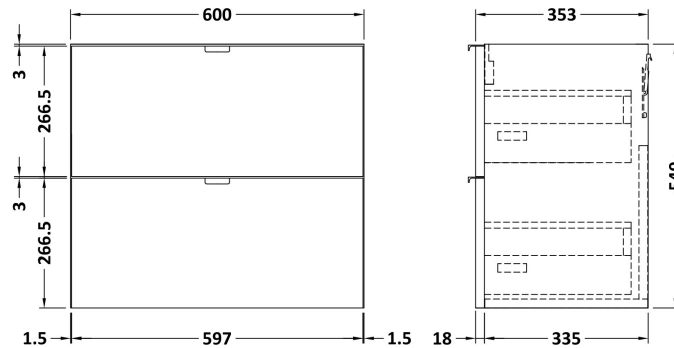

Packaging Dimensions

Height (mm):	655
Width (mm):	420
Depth (mm):	200
Gross Weight (kg):	10

Packaging Data

Box Colour:	Brown Cardboard Box - Printed
Box Qty:	1
Label Size:	100 x 50
Label Colour:	White Label
Label Qty:	2

Outer Box Dimensions (If Applicable)

Height (mm):	
Width (mm):	
Depth (mm):	
Gross Weight (kg):	
Barcode:	5056211875833

Product Details

Country of Origin:	China
Fitting Instruction:	No
Certification: CE & UKCA:	No
WRAS:	N/A
WRAS No:	N/A
Product Material:	Vitreous China
Fixing Supplied:	No

Sales Code: OFF3037

Description: 600 2-Drawer Wall Hung Unit (355mm)

Product Dimensions

Height (mm):	540
Width (mm):	600
Depth (mm):	383
Nett Weight (kg):	21

Packaging Dimensions

Height (mm):	375
Width (mm):	620
Depth (mm):	560
Gross Weight (kg):	21.5

Packaging Data

Box Colour:	Brown Cardboard Box
Box Qty:	1
Label Size:	100 x 50
Label Colour:	White Label
Label Qty:	2

Outer Box Dimensions (If Applicable)

Height (mm):	
Width (mm):	
Depth (mm):	
Gross Weight (kg):	
Barcode:	5056678436936