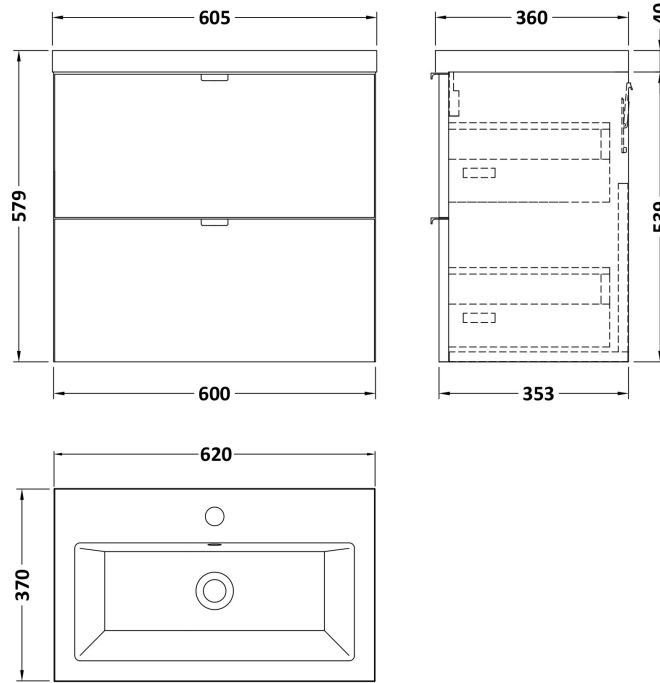

Sales Code: CBI3030A

Description: 600 Wall Hung 2-Drawer Unit & Basin

Packaging Details

Barcode: 5056678453674

Sales Code: CBM313

Description: Ceramic Rear Tap Basin 605X360

Product Dimensions

Height (mm):	150
Width (mm):	610
Depth (mm):	370
Nett Weight (kg):	10

Packaging Dimensions

Height (mm):	655
Width (mm):	420
Depth (mm):	200
Gross Weight (kg):	10

Packaging Data

Box Colour:	Brown Cardboard Box - Printed
Box Qty:	1
Label Size:	100 x 50
Label Colour:	White Label
Label Qty:	2

Outer Box Dimensions (If Applicable)

Height (mm):	
Width (mm):	
Depth (mm):	
Gross Weight (kg):	
Barcode:	5056211875833

Product Details

Country of Origin:	China
Fitting Instruction:	No
Certification: CE & UKCA:	No
WRAS:	N/A
WRAS No:	N/A
Product Material:	Vitreous China
Fixing Supplied:	No

Sales Code: OFF3037

Description: 600 2-Drawer Wall Hung Unit (355mm)

Product Dimensions

Height (mm):	540
Width (mm):	600
Depth (mm):	383
Nett Weight (kg):	21

Packaging Dimensions

Height (mm):	375
Width (mm):	620
Depth (mm):	560
Gross Weight (kg):	21.5