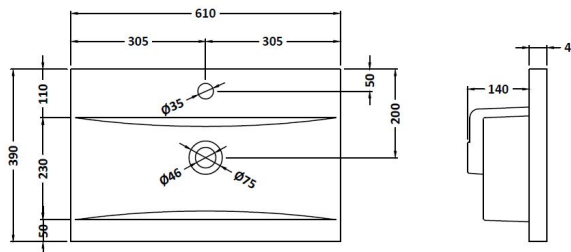

Packaging Dimensions

Height (mm):	560
Width (mm):	620
Depth (mm):	405
Gross Weight (kg):	23

Packaging Data

Box Colour:	Brown Cardboard Box
Box Qty:	1
Label Size:	50 x 100
Label Colour:	White Label
Label Qty:	2

Outer Box Dimensions (If Applicable)

Height (mm):	
Width (mm):	
Depth (mm):	
Gross Weight (kg):	
Barcode:	5056678447642

Product Details

Country of Origin:	China
Fitting Instruction:	No
CE & UKCA:	N/A
FSC Certified Materials:	Yes
Colour:	Indigo Blue
Construction Method:	Cam & Wood Dowel
Construction Type:	Rigid
Cabinet Finish:	MFC Painted Matt
Fascia Finish:	Mdf Painted Matt
Cabinet Thickness (mm):	16
Fascia Thickness (mm):	18
Drawer Included:	Yes
Drawer Type:	80mm High Metal S/C Inc Galler
No of Shelves:	0
Hinge Type:	Not Applicable
Hinge Included:	No
Adjustable Legs:	No, Not Required
Fixings Included:	Yes
Handle Style:	Modern
Waste Shroud:	Yes
Handle Included:	Yes, Supplied
Handle Type:	D-Shape

Sales Code: NVM013

Description: 600 Mid-Edged Basin 1 Th

Product Dimensions

Height (mm):	180
Width (mm):	610
Depth (mm):	390
Nett Weight (kg):	11

Packaging Dimensions

Height (mm):	200
Width (mm):	410
Depth (mm):	630
Gross Weight (kg):	11

Packaging Data

Box Colour:	Brown Cardboard Box - Printed
Box Qty:	1
Label Size:	100 x 50
Label Colour:	White Label
Label Qty:	2

Outer Box Dimensions (If Applicable)

Height (mm):	
Width (mm):	
Depth (mm):	
Gross Weight (kg):	
Barcode:	5055369043415