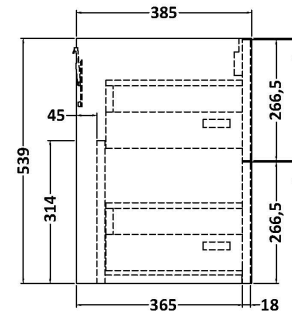

Sales Code: JNU2924A

Description: 600 Wh 2-Drawer Vanity & Basin 1

Packaging Details

Barcode: 5056678454626

Sales Code: NPF2924

Description: 600 W/H 2-Drawer Unit (385 Deep)

Product Dimensions

Height (mm):	539
Width (mm):	600
Depth (mm):	385
Nett Weight (kg):	22.5

Packaging Dimensions

Height (mm):	560
Width (mm):	620
Depth (mm):	405
Gross Weight (kg):	23

Packaging Data

Box Colour:	Brown Cardboard Box
Box Qty:	1
Label Size:	50 x 100
Label Colour:	White Label
Label Qty:	2

Sales Code: NVM013

Description: 600 Mid-Edged Basin 1 Th

Product Dimensions

Height (mm):	180
Width (mm):	610
Depth (mm):	390
Nett Weight (kg):	11

Packaging Dimensions

Height (mm):	200
Width (mm):	410
Depth (mm):	630
Gross Weight (kg):	11

Packaging Data

Box Colour:	Brown Cardboard Box - Printed
Box Qty:	1
Label Size:	100 x 50
Label Colour:	White Label
Label Qty:	2

Outer Box Dimensions (If Applicable)

Height (mm):	
Width (mm):	
Depth (mm):	
Gross Weight (kg):	
Barcode:	5055369043415