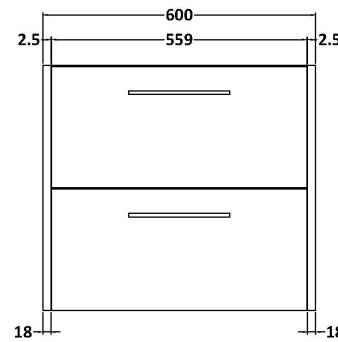

Sales Code: JNU2924A

Description: 600 Wh 2-Drawer Vanity & Basin 1

Packaging Details

Barcode: 5056678454626

Sales Code: NPF2924

Description: 600 W/H 2-Drawer Unit (385 Deep)

Product Dimensions

Height (mm):	539
Width (mm):	600
Depth (mm):	385
Nett Weight (kg):	22.5

Packaging Dimensions

Height (mm):	560
Width (mm):	620
Depth (mm):	405
Gross Weight (kg):	23

Packaging Data

Box Colour:	Brown Cardboard Box
Box Qty:	1
Label Size:	50 x 100
Label Colour:	White Label
Label Qty:	2

Outer Box Dimensions (If Applicable)

Height (mm):	
Width (mm):	
Depth (mm):	
Gross Weight (kg):	
Barcode:	5056678447642

Product Details

Country of Origin:	China
Fitting Instruction:	No
CE & UKCA:	N/A
FSC Certified Materials:	Yes
Colour:	Indigo Blue
Construction Method:	Cam & Wood Dowel
Construction Type:	Rigid
Cabinet Finish:	MFC Painted Matt
Fascia Finish:	Mdf Painted Matt
Cabinet Thickness (mm):	16
Fascia Thickness (mm):	18
Drawer Included:	Yes
Drawer Type:	80mm High Metal S/C Inc Galler
No of Shelves:	0
Hinge Type:	Not Applicable
Hinge Included:	No
Adjustable Legs:	No, Not Required
Fixings Included:	Yes
Handle Style:	Modern
Waste Shroud:	Yes
Handle Included:	Yes, Supplied
Handle Type:	D-Shape

Sales Code: NVM013

Description: 600 Mid-Edged Basin 1 Th

Product Dimensions

Height (mm):	180
Width (mm):	610
Depth (mm):	390
Nett Weight (kg):	11

Packaging Dimensions

Height (mm):	200
Width (mm):	410
Depth (mm):	630
Gross Weight (kg):	11