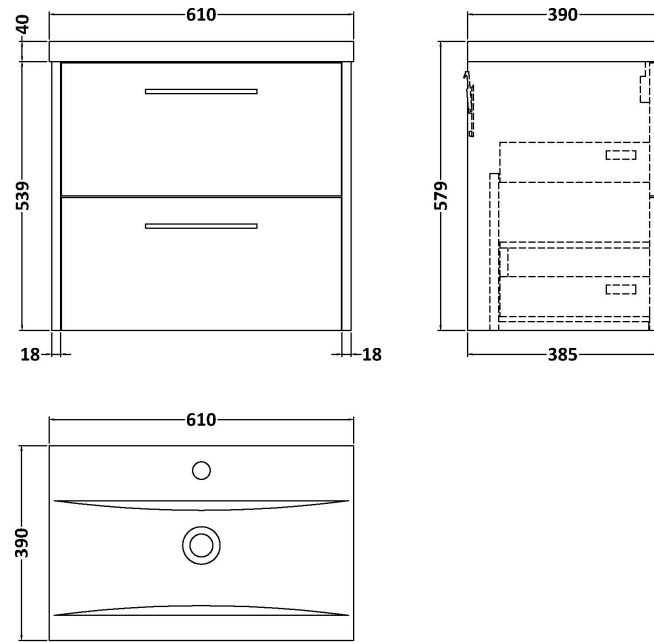

Sales Code: JNU2924A

Description: 600 Wh 2-Drawer Vanity & Basin 1

Packaging Details

Barcode: 5056678454626

Sales Code: NPF2924

Description: 600 W/H 2-Drawer Unit (385 Deep)

Product Dimensions

Height (mm):	539
Width (mm):	600
Depth (mm):	385
Nett Weight (kg):	22.5

Packaging Dimensions

Height (mm):	560
Width (mm):	620
Depth (mm):	405
Gross Weight (kg):	23

Packaging Data

Box Colour:	Brown Cardboard Box
Box Qty:	1
Label Size:	50 x 100
Label Colour:	White Label
Label Qty:	2

Outer Box Dimensions (If Applicable)

Height (mm):	
Width (mm):	
Depth (mm):	
Gross Weight (kg):	
Barcode:	5056678447642

Product Details

Country of Origin:	China
Fitting Instruction:	No
CE & UKCA:	N/A
FSC Certified Materials:	Yes
Colour:	Indigo Blue
Construction Method:	Cam & Wood Dowel
Construction Type:	Rigid
Cabinet Finish:	MFC Painted Matt
Fascia Finish:	Mdf Painted Matt
Cabinet Thickness (mm):	16
Fascia Thickness (mm):	18
Drawer Included:	Yes
Drawer Type:	80mm High Metal S/C Inc Galler
No of Shelves:	0
Hinge Type:	Not Applicable
Hinge Included:	No
Adjustable Legs:	No, Not Required
Fixings Included:	Yes
Handle Style:	Modern
Waste Shroud:	Yes
Handle Included:	Yes, Supplied
Handle Type:	D-Shape

Sales Code: NVM013

Description: 600 Mid-Edged Basin 1 Th

Product Dimensions

Height (mm):	180
Width (mm):	610
Depth (mm):	390
Nett Weight (kg):	11

Packaging Dimensions

Height (mm):	200
Width (mm):	410
Depth (mm):	630
Gross Weight (kg):	11