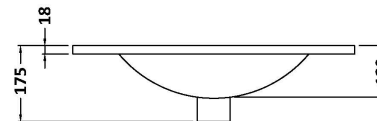

Packaging Dimensions

Height (mm):	560
Width (mm):	620
Depth (mm):	405
Gross Weight (kg):	23

Packaging Data

Box Colour:	Brown Cardboard Box
Box Qty:	1
Label Size:	50 x 100
Label Colour:	White Label
Label Qty:	2

Outer Box Dimensions (If Applicable)

Height (mm):	
Width (mm):	
Depth (mm):	
Gross Weight (kg):	
Barcode:	5056678447642

Product Details

Country of Origin:	China
Fitting Instruction:	No
CE & UKCA:	N/A
FSC Certified Materials:	Yes
Colour:	Indigo Blue
Construction Method:	Cam & Wood Dowel
Construction Type:	Rigid
Cabinet Finish:	MFC Painted Matt
Fascia Finish:	Mdf Painted Matt
Cabinet Thickness (mm):	16
Fascia Thickness (mm):	18
Drawer Included:	Yes
Drawer Type:	80mm High Metal S/C Inc Galler
No of Shelves:	0
Hinge Type:	Not Applicable
Hinge Included:	No
Adjustable Legs:	No, Not Required
Fixings Included:	Yes
Handle Style:	Modern
Waste Shroud:	Yes
Handle Included:	Yes, Supplied
Handle Type:	D-Shape

Sales Code: NVM003

Description: Minimalist Basin 600mm

Product Dimensions

Height (mm):	170
Width (mm):	600
Depth (mm):	390
Nett Weight (kg):	10.76

Packaging Dimensions

Height (mm):	200
Width (mm):	400
Depth (mm):	620
Gross Weight (kg):	10.76

Packaging Data

Box Colour:	Brown Cardboard Box - Printed
Box Qty:	1
Label Size:	100 x 50
Label Colour:	White Label
Label Qty:	2

Outer Box Dimensions (If Applicable)

Height (mm):	
Width (mm):	
Depth (mm):	
Gross Weight (kg):	
Barcode:	5055146194668