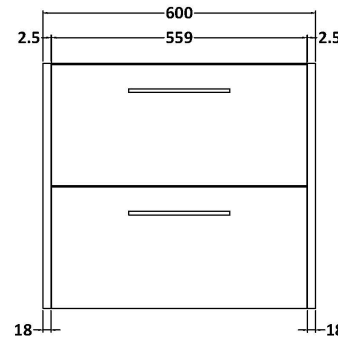

Sales Code: JNU2924B

Description: 600 Wh 2-Drawer Vanity & Basin 2

Packaging Details

Barcode: 5056678454633

Sales Code: NPF2924

Description: 600 W/H 2-Drawer Unit (385 Deep)

Product Dimensions

Height (mm):	539
Width (mm):	600
Depth (mm):	385
Nett Weight (kg):	22.5

Packaging Dimensions

Height (mm):	560
Width (mm):	620
Depth (mm):	405
Gross Weight (kg):	23

Packaging Data

Box Colour:	Brown Cardboard Box
Box Qty:	1
Label Size:	50 x 100
Label Colour:	White Label
Label Qty:	2

Outer Box Dimensions (If Applicable)

Height (mm):	
Width (mm):	
Depth (mm):	
Gross Weight (kg):	
Barcode:	5056678447642

Product Details

Country of Origin:	China
Fitting Instruction:	No
CE & UKCA:	N/A
FSC Certified Materials:	Yes
Colour:	Indigo Blue
Construction Method:	Cam & Wood Dowel
Construction Type:	Rigid
Cabinet Finish:	MFC Painted Matt
Fascia Finish:	Mdf Painted Matt
Cabinet Thickness (mm):	16
Fascia Thickness (mm):	18
Drawer Included:	Yes
Drawer Type:	80mm High Metal S/C Inc Galler
No of Shelves:	0
Hinge Type:	Not Applicable
Hinge Included:	No
Adjustable Legs:	No, Not Required
Fixings Included:	Yes
Handle Style:	Modern
Waste Shroud:	Yes
Handle Included:	Yes, Supplied
Handle Type:	D-Shape

Sales Code: NVM003

Description: Minimalist Basin 600mm

Product Dimensions

Height (mm):	170
Width (mm):	600
Depth (mm):	390
Nett Weight (kg):	10.76

Packaging Dimensions

Height (mm):	200
Width (mm):	400
Depth (mm):	620
Gross Weight (kg):	10.76