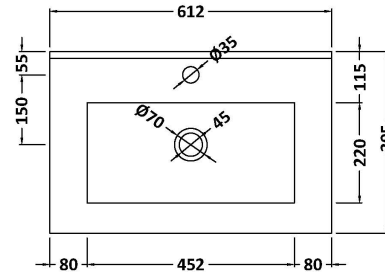

Packaging Dimensions

Height (mm):	560
Width (mm):	620
Depth (mm):	405
Gross Weight (kg):	23

Packaging Data

Box Colour:	Brown Cardboard Box
Box Qty:	1
Label Size:	50 x 100
Label Colour:	White Label
Label Qty:	2

Outer Box Dimensions (If Applicable)

Height (mm):	
Width (mm):	
Depth (mm):	
Gross Weight (kg):	
Barcode:	5056678447642

Product Details

Country of Origin:	China
Fitting Instruction:	No
CE & UKCA:	N/A
FSC Certified Materials:	Yes
Colour:	Indigo Blue
Construction Method:	Cam & Wood Dowel
Construction Type:	Rigid
Cabinet Finish:	MFC Painted Matt
Fascia Finish:	Mdf Painted Matt
Cabinet Thickness (mm):	16
Fascia Thickness (mm):	18
Drawer Included:	Yes
Drawer Type:	80mm High Metal S/C Inc Galler
No of Shelves:	0
Hinge Type:	Not Applicable
Hinge Included:	No
Adjustable Legs:	No, Not Required
Fixings Included:	Yes
Handle Style:	Modern
Waste Shroud:	Yes
Handle Included:	Yes, Supplied
Handle Type:	D-Shape

Sales Code: NVM003

Description: Minimalist Basin 600mm

Product Dimensions

Height (mm):	170
Width (mm):	600
Depth (mm):	390
Nett Weight (kg):	10.76

Packaging Dimensions

Height (mm):	200
Width (mm):	400
Depth (mm):	620
Gross Weight (kg):	10.76

Packaging Data

Box Colour:	Brown Cardboard Box - Printed
Box Qty:	1
Label Size:	100 x 50
Label Colour:	White Label
Label Qty:	2

Outer Box Dimensions (If Applicable)

Height (mm):	
Width (mm):	
Depth (mm):	
Gross Weight (kg):	
Barcode:	5055146194668