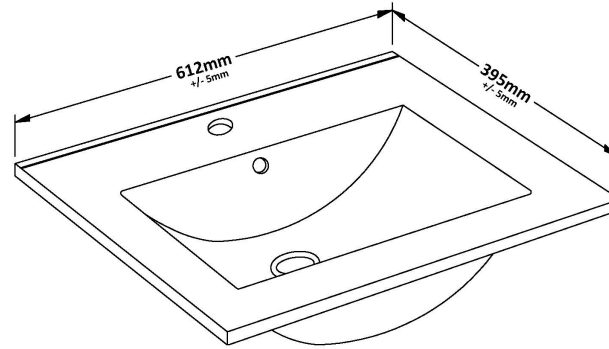

Packaging Dimensions

Height (mm):	560
Width (mm):	620
Depth (mm):	405
Gross Weight (kg):	23

Packaging Data

Box Colour:	Brown Cardboard Box
Box Qty:	1
Label Size:	50 x 100
Label Colour:	White Label
Label Qty:	2

Outer Box Dimensions (If Applicable)

Height (mm):	
Width (mm):	
Depth (mm):	
Gross Weight (kg):	
Barcode:	5056678447642

Product Details

Country of Origin:	China
Fitting Instruction:	No
CE & UKCA:	N/A
FSC Certified Materials:	Yes
Colour:	Indigo Blue
Construction Method:	Cam & Wood Dowel
Construction Type:	Rigid
Cabinet Finish:	MFC Painted Matt
Fascia Finish:	Mdf Painted Matt
Cabinet Thickness (mm):	16
Fascia Thickness (mm):	18
Drawer Included:	Yes
Drawer Type:	80mm High Metal S/C Inc Galler
No of Shelves:	0
Hinge Type:	Not Applicable
Hinge Included:	No
Adjustable Legs:	No, Not Required
Fixings Included:	Yes
Handle Style:	Modern
Waste Shroud:	Yes
Handle Included:	Yes, Supplied
Handle Type:	D-Shape

Sales Code: NVM003

Description: Minimalist Basin 600mm

Product Dimensions

Height (mm):	170
Width (mm):	600
Depth (mm):	390
Nett Weight (kg):	10.76

Packaging Dimensions

Height (mm):	200
Width (mm):	400
Depth (mm):	620
Gross Weight (kg):	10.76

Packaging Data

Box Colour:	Brown Cardboard Box - Printed
Box Qty:	1
Label Size:	100 x 50
Label Colour:	White Label
Label Qty:	2

Outer Box Dimensions (If Applicable)

Height (mm):	
Width (mm):	
Depth (mm):	
Gross Weight (kg):	
Barcode:	5055146194668