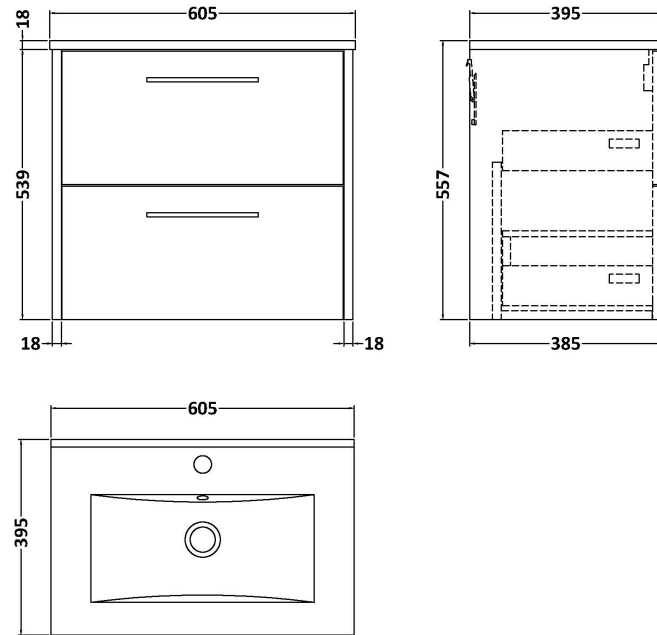

Sales Code: JNU2924B

Description: 600 Wh 2-Drawer Vanity & Basin 2

Packaging Details

Barcode: 5056678454633

Sales Code: NPF2924

Description: 600 W/H 2-Drawer Unit (385 Deep)

Product Dimensions

Height (mm):	539
Width (mm):	600
Depth (mm):	385
Nett Weight (kg):	22.5

Packaging Dimensions

Height (mm):	560
Width (mm):	620
Depth (mm):	405
Gross Weight (kg):	23

Packaging Data

Box Colour:	Brown Cardboard Box
Box Qty:	1
Label Size:	50 x 100
Label Colour:	White Label
Label Qty:	2

Sales Code: NVM003

Description: Minimalist Basin 600mm

Product Dimensions

Height (mm):	170
Width (mm):	600
Depth (mm):	390
Nett Weight (kg):	10.76

Packaging Dimensions

Height (mm):	200
Width (mm):	400
Depth (mm):	620
Gross Weight (kg):	10.76

Packaging Data

Box Colour:	Brown Cardboard Box - Printed
Box Qty:	1
Label Size:	100 x 50
Label Colour:	White Label
Label Qty:	2

Outer Box Dimensions (If Applicable)

Height (mm):	
Width (mm):	
Depth (mm):	
Gross Weight (kg):	
Barcode:	5055146194668