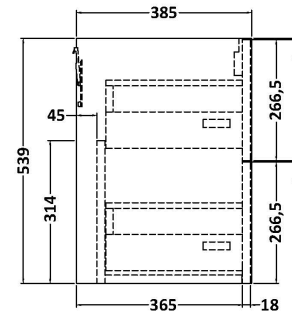

Sales Code: JNU2924B

Description: 600 Wh 2-Drawer Vanity & Basin 2

Packaging Details

Barcode: 5056678454633

Sales Code: NPF2924

Description: 600 W/H 2-Drawer Unit (385 Deep)

Product Dimensions

Height (mm):	539
Width (mm):	600
Depth (mm):	385
Nett Weight (kg):	22.5

Packaging Dimensions

Height (mm):	560
Width (mm):	620
Depth (mm):	405
Gross Weight (kg):	23

Packaging Data

Box Colour:	Brown Cardboard Box
Box Qty:	1
Label Size:	50 x 100
Label Colour:	White Label
Label Qty:	2

Sales Code: NVM003

Description: Minimalist Basin 600mm

Product Dimensions

Height (mm):	170
Width (mm):	600
Depth (mm):	390
Nett Weight (kg):	10.76

Packaging Dimensions

Height (mm):	200
Width (mm):	400
Depth (mm):	620
Gross Weight (kg):	10.76

Packaging Data

Box Colour:	Brown Cardboard Box - Printed
Box Qty:	1
Label Size:	100 x 50
Label Colour:	White Label
Label Qty:	2

Outer Box Dimensions (If Applicable)

Height (mm):	
Width (mm):	
Depth (mm):	
Gross Weight (kg):	
Barcode:	5055146194668