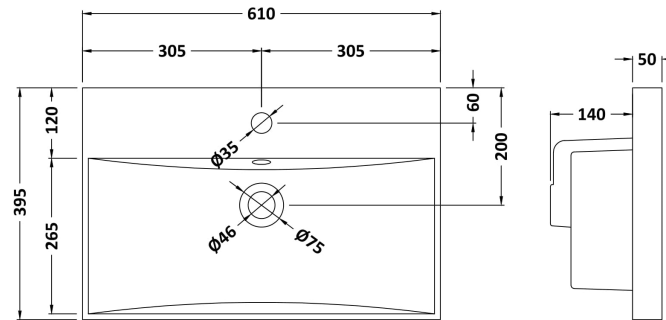

Packaging Dimensions

Height (mm):	560
Width (mm):	620
Depth (mm):	405
Gross Weight (kg):	23

Packaging Data

Box Colour:	Brown Cardboard Box
Box Qty:	1
Label Size:	50 x 100
Label Colour:	White Label
Label Qty:	2

Outer Box Dimensions (If Applicable)

Height (mm):	
Width (mm):	
Depth (mm):	
Gross Weight (kg):	
Barcode:	5056678447642

Product Details

Country of Origin:	China
Fitting Instruction:	No
CE & UKCA:	N/A
FSC Certified Materials:	Yes
Colour:	Indigo Blue
Construction Method:	Cam & Wood Dowel
Construction Type:	Rigid
Cabinet Finish:	MFC Painted Matt
Fascia Finish:	Mdf Painted Matt
Cabinet Thickness (mm):	16
Fascia Thickness (mm):	18
Drawer Included:	Yes
Drawer Type:	80mm High Metal S/C Inc Galler
No of Shelves:	0
Hinge Type:	Not Applicable
Hinge Included:	No
Adjustable Legs:	No, Not Required
Fixings Included:	Yes
Handle Style:	Modern
Waste Shroud:	Yes
Handle Included:	Yes, Supplied
Handle Type:	D-Shape

Sales Code: NVM033

Description: 600 Thin Edged Basin 1Th

Product Dimensions

Height (mm):	170
Width (mm):	610
Depth (mm):	395
Nett Weight (kg):	11

Packaging Dimensions

Height (mm):	190
Width (mm):	630
Depth (mm):	415
Gross Weight (kg):	11.5

Packaging Data

Box Colour:	Brown Cardboard Box - Printed
Box Qty:	1
Label Size:	100 x 50
Label Colour:	White Label
Label Qty:	2

Outer Box Dimensions (If Applicable)

Height (mm):	
Width (mm):	
Depth (mm):	
Gross Weight (kg):	
Barcode:	5056211853428