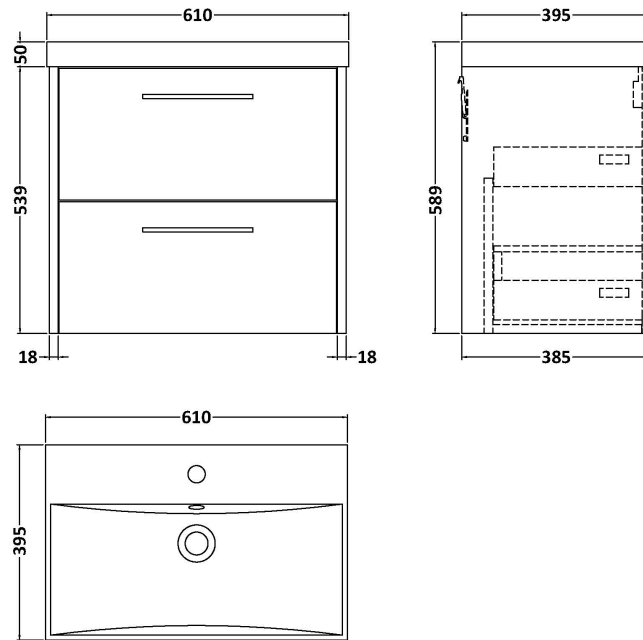

Sales Code: JNU2924D

Description: 600 Wh 2-Drawer Vanity & Basin 3

Packaging Details

Barcode: 5056678454657

Sales Code: NPF2924

Description: 600 W/H 2-Drawer Unit (385 Deep)

Product Dimensions

Height (mm):	539
Width (mm):	600
Depth (mm):	385
Nett Weight (kg):	22.5

Packaging Dimensions

Height (mm):	560
Width (mm):	620
Depth (mm):	405
Gross Weight (kg):	23

Packaging Data

Box Colour:	Brown Cardboard Box
Box Qty:	1
Label Size:	50 x 100
Label Colour:	White Label
Label Qty:	2

Outer Box Dimensions (If Applicable)

Height (mm):	
Width (mm):	
Depth (mm):	
Gross Weight (kg):	
Barcode:	5056678447642

Product Details

Country of Origin:	China
Fitting Instruction:	No
CE & UKCA:	N/A
FSC Certified Materials:	Yes
Colour:	Indigo Blue
Construction Method:	Cam & Wood Dowel
Construction Type:	Rigid
Cabinet Finish:	MFC Painted Matt
Fascia Finish:	Mdf Painted Matt
Cabinet Thickness (mm):	16
Fascia Thickness (mm):	18
Drawer Included:	Yes
Drawer Type:	80mm High Metal S/C Inc Galler
No of Shelves:	0
Hinge Type:	Not Applicable
Hinge Included:	No
Adjustable Legs:	No, Not Required
Fixings Included:	Yes
Handle Style:	Modern
Waste Shroud:	Yes
Handle Included:	Yes, Supplied
Handle Type:	D-Shape

Sales Code: NVM033

Description: 600 Thin Edged Basin 1Th

Product Dimensions

Height (mm):	170
Width (mm):	610
Depth (mm):	395
Nett Weight (kg):	11

Packaging Dimensions

Height (mm):	190
Width (mm):	630
Depth (mm):	415
Gross Weight (kg):	11.5