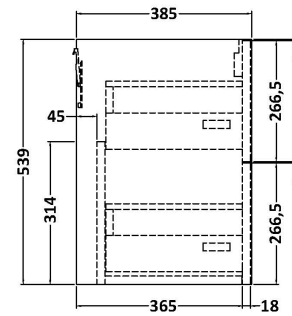

Sales Code: JNU2924D

Description: 600 Wh 2-Drawer Vanity & Basin 3

Packaging Details

Barcode: 5056678454657

Sales Code: NPF2924

Description: 600 W/H 2-Drawer Unit (385 Deep)

Product Dimensions

Height (mm):	539
Width (mm):	600
Depth (mm):	385
Nett Weight (kg):	22.5

Packaging Dimensions

Height (mm):	560
Width (mm):	620
Depth (mm):	405
Gross Weight (kg):	23

Packaging Data

Box Colour:	Brown Cardboard Box
Box Qty:	1
Label Size:	50 x 100
Label Colour:	White Label
Label Qty:	2

Sales Code: NVM033

Description: 600 Thin Edged Basin 1Th

Product Dimensions

Height (mm):	170
Width (mm):	610
Depth (mm):	395
Nett Weight (kg):	11

Packaging Dimensions

Height (mm):	190
Width (mm):	630
Depth (mm):	415
Gross Weight (kg):	11.5

Packaging Data

Box Colour:	Brown Cardboard Box - Printed
Box Qty:	1
Label Size:	100 x 50
Label Colour:	White Label
Label Qty:	2

Outer Box Dimensions (If Applicable)

Height (mm):	
Width (mm):	
Depth (mm):	
Gross Weight (kg):	
Barcode:	5056211853428