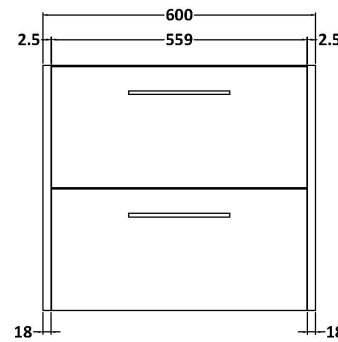

Sales Code: JNU2924D

Description: 600 Wh 2-Drawer Vanity & Basin 3

Packaging Details

Barcode: 5056678454657

Sales Code: NPF2924

Description: 600 W/H 2-Drawer Unit (385 Deep)

Product Dimensions

Height (mm):	539
Width (mm):	600
Depth (mm):	385
Nett Weight (kg):	22.5

Packaging Dimensions

Height (mm):	560
Width (mm):	620
Depth (mm):	405
Gross Weight (kg):	23

Packaging Data

Box Colour:	Brown Cardboard Box
Box Qty:	1
Label Size:	50 x 100
Label Colour:	White Label
Label Qty:	2

Outer Box Dimensions (If Applicable)

Height (mm):	
Width (mm):	
Depth (mm):	
Gross Weight (kg):	
Barcode:	5056678447642

Product Details

Country of Origin:	China
Fitting Instruction:	No
CE & UKCA:	N/A
FSC Certified Materials:	Yes
Colour:	Indigo Blue
Construction Method:	Cam & Wood Dowel
Construction Type:	Rigid
Cabinet Finish:	MFC Painted Matt
Fascia Finish:	Mdf Painted Matt
Cabinet Thickness (mm):	16
Fascia Thickness (mm):	18
Drawer Included:	Yes
Drawer Type:	80mm High Metal S/C Inc Galler
No of Shelves:	0
Hinge Type:	Not Applicable
Hinge Included:	No
Adjustable Legs:	No, Not Required
Fixings Included:	Yes
Handle Style:	Modern
Waste Shroud:	Yes
Handle Included:	Yes, Supplied
Handle Type:	D-Shape

Sales Code: NVM033

Description: 600 Thin Edged Basin 1Th

Product Dimensions

Height (mm):	170
Width (mm):	610
Depth (mm):	395
Nett Weight (kg):	11

Packaging Dimensions

Height (mm):	190
Width (mm):	630
Depth (mm):	415
Gross Weight (kg):	11.5