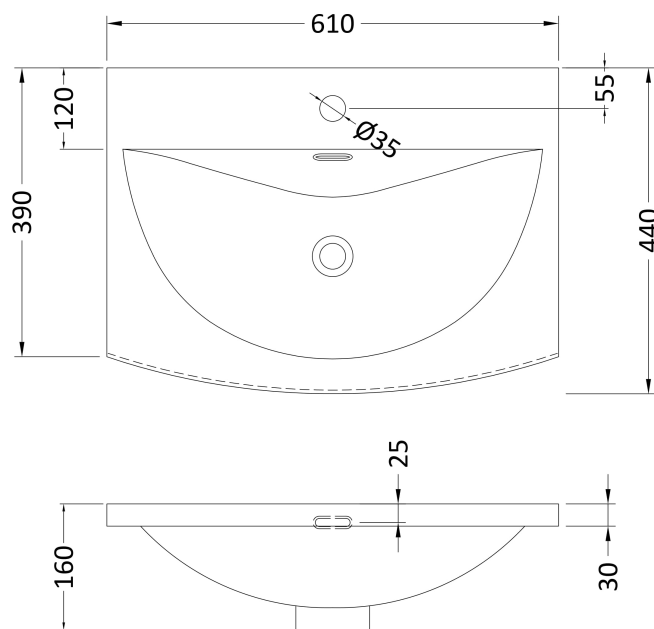

Packaging Dimensions

Height (mm):	560
Width (mm):	620
Depth (mm):	405
Gross Weight (kg):	23

Packaging Data

Box Colour:	Brown Cardboard Box
Box Qty:	1
Label Size:	50 x 100
Label Colour:	White Label
Label Qty:	2

Outer Box Dimensions (If Applicable)

Height (mm):	
Width (mm):	
Depth (mm):	
Gross Weight (kg):	
Barcode:	5056678447642

Product Details

Country of Origin:	China
Fitting Instruction:	No
CE & UKCA:	N/A
FSC Certified Materials:	Yes
Colour:	Indigo Blue
Construction Method:	Cam & Wood Dowel
Construction Type:	Rigid
Cabinet Finish:	MFC Painted Matt
Fascia Finish:	Mdf Painted Matt
Cabinet Thickness (mm):	16
Fascia Thickness (mm):	18
Drawer Included:	Yes
Drawer Type:	80mm High Metal S/C Inc Galler
No of Shelves:	0
Hinge Type:	Not Applicable
Hinge Included:	No
Adjustable Legs:	No, Not Required
Fixings Included:	Yes
Handle Style:	Modern
Waste Shroud:	Yes
Handle Included:	Yes, Supplied
Handle Type:	D-Shape

Sales Code: NVM043

Description: 600 Curved Basin 1Th

Product Dimensions

Height (mm):	160
Width (mm):	610
Depth (mm):	440
Nett Weight (kg):	11

Packaging Dimensions

Height (mm):	190
Width (mm):	630
Depth (mm):	415
Gross Weight (kg):	11.5

Packaging Data

Box Colour:	Brown Cardboard Box - Printed
Box Qty:	1
Label Size:	100 x 50
Label Colour:	White Label
Label Qty:	2

Outer Box Dimensions (If Applicable)

Height (mm):	
Width (mm):	
Depth (mm):	
Gross Weight (kg):	
Barcode:	5056462620961