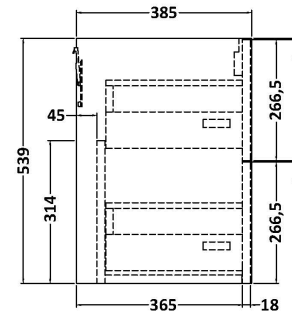

Sales Code: JNU2924G

Description: 600 Wh 2-Drawer Vanity & Basin 4

Packaging Details

Barcode: 5056678454671

Sales Code: NPF2924

Description: 600 W/H 2-Drawer Unit (385 Deep)

Product Dimensions

Height (mm):	539
Width (mm):	600
Depth (mm):	385
Nett Weight (kg):	22.5

Packaging Dimensions

Height (mm):	560
Width (mm):	620
Depth (mm):	405
Gross Weight (kg):	23

Packaging Data

Box Colour:	Brown Cardboard Box
Box Qty:	1
Label Size:	50 x 100
Label Colour:	White Label
Label Qty:	2

Sales Code: NVM043

Description: 600 Curved Basin 1Th

Product Dimensions

Height (mm):	160
Width (mm):	610
Depth (mm):	440
Nett Weight (kg):	11

Packaging Dimensions

Height (mm):	190
Width (mm):	630
Depth (mm):	415
Gross Weight (kg):	11.5

Packaging Data

Box Colour:	Brown Cardboard Box - Printed
Box Qty:	1
Label Size:	100 x 50
Label Colour:	White Label
Label Qty:	2

Outer Box Dimensions (If Applicable)

Height (mm):	
Width (mm):	
Depth (mm):	
Gross Weight (kg):	
Barcode:	5056462620961