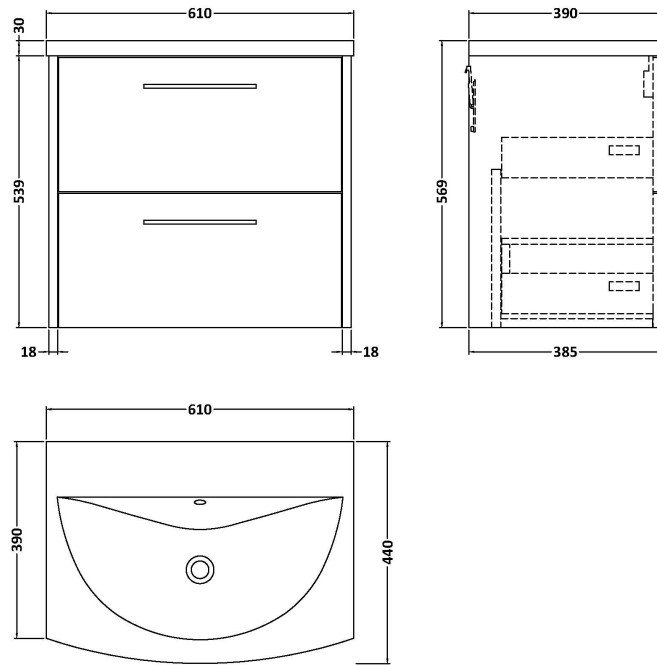

Sales Code: JNU2924G

Description: 600 Wh 2-Drawer Vanity & Basin 4

Packaging Details

Barcode: 5056678454671

Sales Code: NPF2924

Description: 600 W/H 2-Drawer Unit (385 Deep)

Product Dimensions

Height (mm):	539
Width (mm):	600
Depth (mm):	385
Nett Weight (kg):	22.5

Packaging Dimensions

Height (mm):	560
Width (mm):	620
Depth (mm):	405
Gross Weight (kg):	23

Packaging Data

Box Colour:	Brown Cardboard Box
Box Qty:	1
Label Size:	50 x 100
Label Colour:	White Label
Label Qty:	2

Sales Code: NVM043

Description: 600 Curved Basin 1Th

Product Dimensions

Height (mm):	160
Width (mm):	610
Depth (mm):	440
Nett Weight (kg):	11

Packaging Dimensions

Height (mm):	190
Width (mm):	630
Depth (mm):	415
Gross Weight (kg):	11.5

Packaging Data

Box Colour:	Brown Cardboard Box - Printed
Box Qty:	1
Label Size:	100 x 50
Label Colour:	White Label
Label Qty:	2

Outer Box Dimensions (If Applicable)

Height (mm):	
Width (mm):	
Depth (mm):	
Gross Weight (kg):	
Barcode:	5056462620961