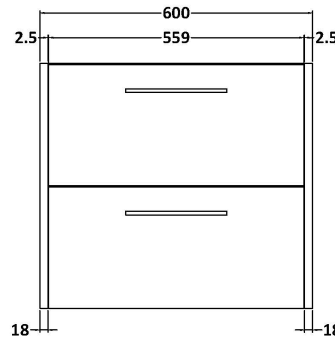

Sales Code: JNU2924G

Description: 600 Wh 2-Drawer Vanity & Basin 4

Packaging Details

Barcode: 5056678454671

Sales Code: NPF2924

Description: 600 W/H 2-Drawer Unit (385 Deep)

Product Dimensions

Height (mm):	539
Width (mm):	600
Depth (mm):	385
Nett Weight (kg):	22.5

Packaging Dimensions

Height (mm):	560
Width (mm):	620
Depth (mm):	405
Gross Weight (kg):	23

Packaging Data

Box Colour:	Brown Cardboard Box
Box Qty:	1
Label Size:	50 x 100
Label Colour:	White Label
Label Qty:	2

Sales Code: NVM043

Description: 600 Curved Basin 1Th

Product Dimensions

Height (mm):	160
Width (mm):	610
Depth (mm):	440
Nett Weight (kg):	11

Packaging Dimensions

Height (mm):	190
Width (mm):	630
Depth (mm):	415
Gross Weight (kg):	11.5

Packaging Data

Box Colour:	Brown Cardboard Box - Printed
Box Qty:	1
Label Size:	100 x 50
Label Colour:	White Label
Label Qty:	2

Outer Box Dimensions (If Applicable)

Height (mm):	
Width (mm):	
Depth (mm):	
Gross Weight (kg):	
Barcode:	5056462620961