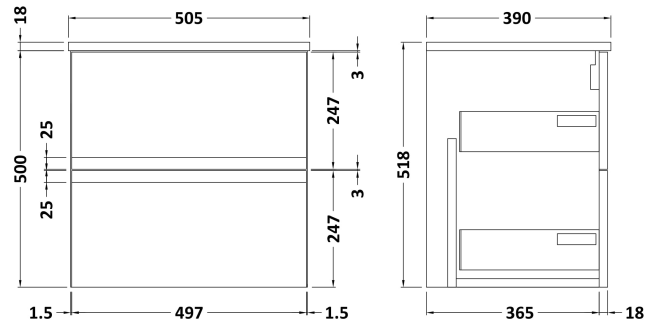

Sales Code: URB202W

Description: 500 W/H 2-Drawer Unit & Worktop

Packaging Details

Barcode: 5056211897316