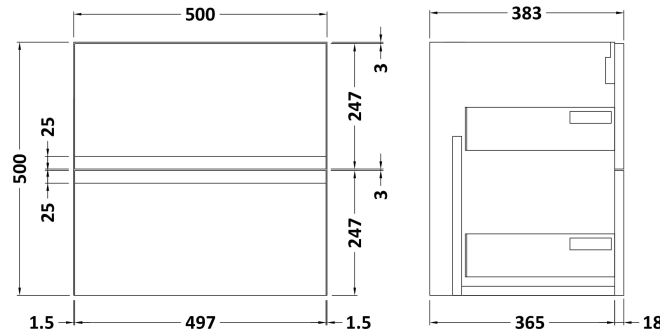

### Product Dimensions

Height (mm):	500
Width (mm):	510
Depth (mm):	383
Nett Weight (kg):	18.5

### Packaging Dimensions

Height (mm):	500
Width (mm):	495
Depth (mm):	383
Gross Weight (kg):	19

### Outer Box Dimensions (If Applicable)

Height (mm):	
Width (mm):	
Depth (mm):	
Gross Weight (kg):	
Barcode:	5056211890409

**Sales Code:** MWT250

**Description:** 500 Worktop (505X390x18mm)

**Product Dimensions**

Height (mm):	18
Width (mm):	505
Depth (mm):	390
Nett Weight (kg):	2

**Packaging Dimensions**

Height (mm):	25
Width (mm):	525
Depth (mm):	410
Gross Weight (kg):	2