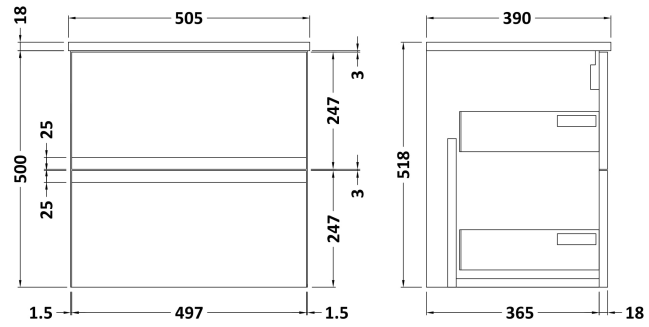

Sales Code: URB302W

Description: 500 W/H 2-Drawer Unit & Worktop

Packaging Details

Barcode: 5056211897309

Sales Code: URB392

Description: 500 W/H 2-Drawer Unit

Product Dimensions

Height (mm):	500
Width (mm):	510
Depth (mm):	383
Nett Weight (kg):	18.5

Packaging Dimensions

Height (mm):	500
Width (mm):	495
Depth (mm):	383
Gross Weight (kg):	19

Packaging Data

Box Colour:	Brown Cardboard Box
Box Qty:	1
Label Size:	100 x 50
Label Colour:	White Label
Label Qty:	2

Sales Code: MWT350

Description: 500 Worktop (505X390x18mm)

Product Dimensions

Height (mm):	18
Width (mm):	505
Depth (mm):	390
Nett Weight (kg):	2

Packaging Dimensions

Height (mm):	25
Width (mm):	525
Depth (mm):	410
Gross Weight (kg):	2

Packaging Data

Box Colour:	Brown Cardboard Box - Printed
Box Qty:	1
Label Size:	100 x 50
Label Colour:	Not Applicable
Label Qty:	0

Outer Box Dimensions (If Applicable)

Height (mm):	
Width (mm):	
Depth (mm):	
Gross Weight (kg):	
Barcode:	5056211899723