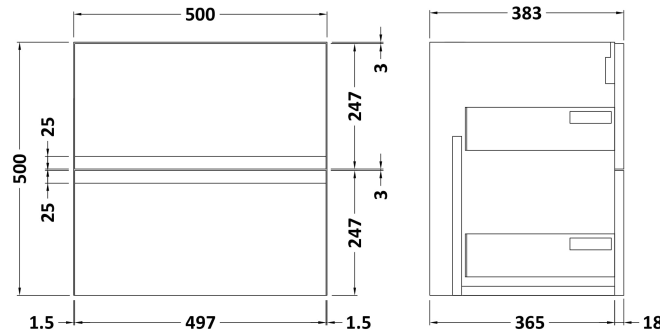

Sales Code: URB302W

Description: 500 W/H 2-Drawer Unit & Worktop

Packaging Details

Barcode: 5056211897309

Sales Code: URB392

Description: 500 W/H 2-Drawer Unit

Product Dimensions

Height (mm):	500
Width (mm):	510
Depth (mm):	383
Nett Weight (kg):	18.5

Packaging Dimensions

Height (mm):	500
Width (mm):	495
Depth (mm):	383
Gross Weight (kg):	19

Packaging Data

Box Colour:	Brown Cardboard Box
Box Qty:	1
Label Size:	100 x 50
Label Colour:	White Label
Label Qty:	2

Sales Code: MWT350

Description: 500 Worktop (505X390x18mm)

Product Dimensions

Height (mm):	18
Width (mm):	505
Depth (mm):	390
Nett Weight (kg):	2

Packaging Dimensions

Height (mm):	25
Width (mm):	525
Depth (mm):	410
Gross Weight (kg):	2

Packaging Data

Box Colour:	Brown Cardboard Box - Printed
Box Qty:	1
Label Size:	100 x 50
Label Colour:	Not Applicable
Label Qty:	0

Outer Box Dimensions (If Applicable)

Height (mm):	
Width (mm):	
Depth (mm):	
Gross Weight (kg):	
Barcode:	5056211899723