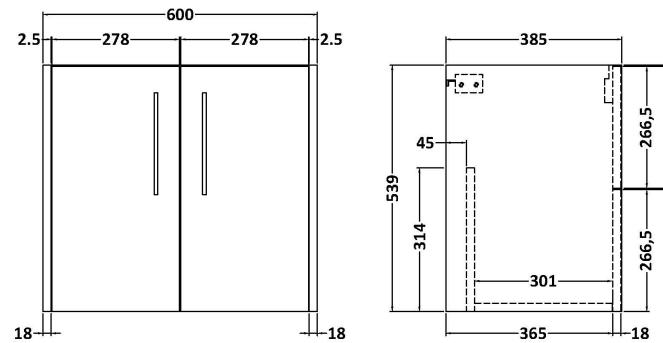

Height (mm):	22
Width (mm):	1205
Depth (mm):	390
Nett Weight (kg):	5

**Packaging Dimensions**

Height (mm):	25
Width (mm):	1215
Depth (mm):	455
Gross Weight (kg):	5

**Packaging Data**

Box Colour:	Brown Cardboard Box
Box Qty:	1
Label Size:	100 x 50
Label Colour:	White Label
Label Qty:	1

**Outer Box Dimensions (If Applicable)**

Height (mm):	
Width (mm):	
Depth (mm):	
Gross Weight (kg):	
Barcode:	5056678449912

**Product Details**

Country of Origin:	United Kingdom
Fitting Instruction:	No
CE & UKCA:	N/A
FSC Certified Materials:	Yes
Colour:	Bellato Grey
Construction Method:	Not Applicable
Construction Type:	Not Applicable
Cabinet Finish:	Not Applicable
Fascia Finish:	MFC Laminated
Cabinet Thickness (mm):	
Fascia Thickness (mm):	22
Drawer Included:	No
Drawer Type:	Not Applicable
No of Shelves:	0
Hinge Type:	Not Applicable
Hinge Included:	No
Adjustable Legs:	No, Not Required
Fixings Included:	No
Handle Style:	Not Applicable
Waste Shroud:	Not Applicable
Handle Included:	No
Handle Type:	Not Applicable

### Product Dimensions

Height (mm):	539
Width (mm):	600
Depth (mm):	385
Nett Weight (kg):	14.2

### Packaging Dimensions

Height (mm):	560
Width (mm):	620
Depth (mm):	405
Gross Weight (kg):	14.7