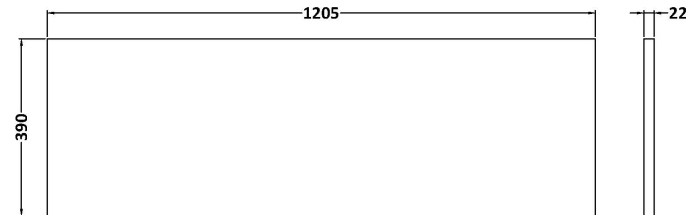

**Sales Code:** JNU2223LBG2

**Description:** 1200 Wh 4-Door Vanity & Laminate Top

**Packaging Details**

Barcode: 5056678457528

**Sales Code:** LBG1200

**Description:** Laminate Worktop 1205X390x22mm

**Product Dimensions**

Height (mm):	22
Width (mm):	1205
Depth (mm):	390
Nett Weight (kg):	5

**Packaging Dimensions**

Height (mm):	25
Width (mm):	1215
Depth (mm):	455
Gross Weight (kg):	5

**Packaging Data**

Box Colour:	Brown Cardboard Box
Box Qty:	1
Label Size:	100 x 50
Label Colour:	White Label
Label Qty:	1

### Product Dimensions

Height (mm):	539
Width (mm):	600
Depth (mm):	385
Nett Weight (kg):	14.2

### Packaging Dimensions

Height (mm):	560
Width (mm):	620
Depth (mm):	405
Gross Weight (kg):	14.7