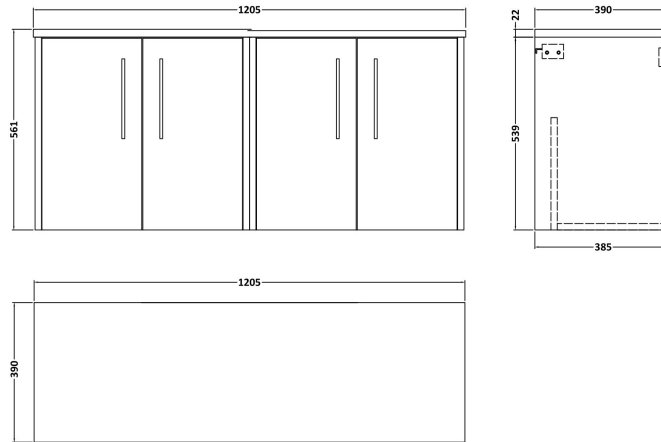

**Sales Code:** JNU2223LBG2

**Description:** 1200 Wh 4-Door Vanity & Laminate Top

**Packaging Details**

Barcode: 5056678457528

**Sales Code:** LBG1200

**Description:** Laminate Worktop 1205X390x22mm

**Product Dimensions**

Height (mm):	22
Width (mm):	1205
Depth (mm):	390
Nett Weight (kg):	5

**Packaging Dimensions**

Height (mm):	25
Width (mm):	1215
Depth (mm):	455
Gross Weight (kg):	5

**Packaging Data**

Box Colour:	Brown Cardboard Box
Box Qty:	1
Label Size:	100 x 50
Label Colour:	White Label
Label Qty:	1

### Product Dimensions

Height (mm):	539
Width (mm):	600
Depth (mm):	385
Nett Weight (kg):	14.2

### Packaging Dimensions

Height (mm):	560
Width (mm):	620
Depth (mm):	405
Gross Weight (kg):	14.7