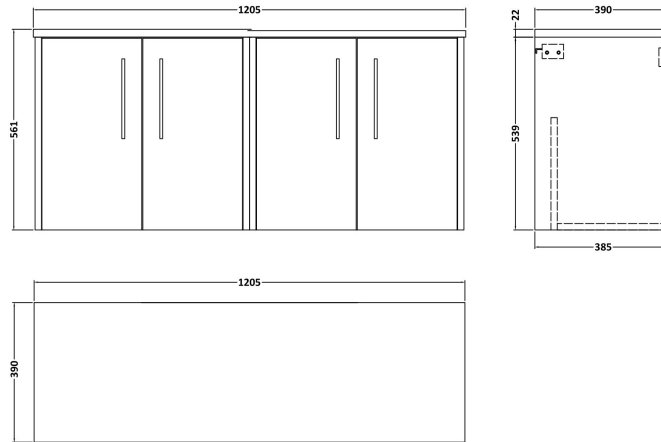

**Sales Code:** JNU2223LCM2

**Description:** 1200 Wh 4-Door Vanity & Laminate Top

**Packaging Details**

Barcode: 5056678457535

**Sales Code:** LCM1200

**Description:** Laminate Worktop 1205X390x22mm

**Product Dimensions**

Height (mm):	22
Width (mm):	1205
Depth (mm):	390
Nett Weight (kg):	5

**Packaging Dimensions**

Height (mm):	25
Width (mm):	1215
Depth (mm):	455
Gross Weight (kg):	5

**Packaging Data**

Box Colour:	Brown Cardboard Box
Box Qty:	1
Label Size:	100 x 50
Label Colour:	White Label
Label Qty:	1

### Product Dimensions

Height (mm):	539
Width (mm):	600
Depth (mm):	385
Nett Weight (kg):	14.2

### Packaging Dimensions

Height (mm):	560
Width (mm):	620
Depth (mm):	405
Gross Weight (kg):	14.7