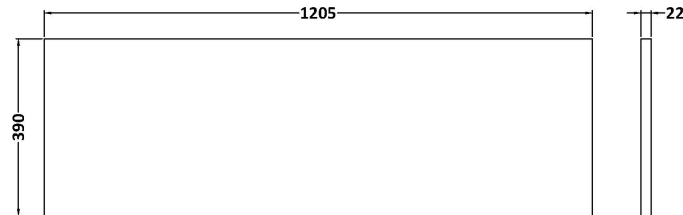

Sales Code: LCM1200

Description: Laminate Worktop 1205X390x22mm

Product Dimensions

Height (mm):	22
Width (mm):	1205
Depth (mm):	390
Nett Weight (kg):	5

Packaging Dimensions

Height (mm):	25
Width (mm):	1215
Depth (mm):	455
Gross Weight (kg):	5

Packaging Data

Box Colour:	Brown Cardboard Box
Box Qty:	1
Label Size:	100 x 50
Label Colour:	White Label
Label Qty:	1

Outer Box Dimensions (If Applicable)

Height (mm):	
Width (mm):	
Depth (mm):	
Gross Weight (kg):	
Barcode:	5056678449936

Product Details

Country of Origin:	United Kingdom
Fitting Instruction:	No
CE & UKCA:	N/A
FSC Certified Materials:	Yes
Colour:	Carrera Marble
Construction Method:	Not Applicable
Construction Type:	Not Applicable
Cabinet Finish:	Not Applicable
Fascia Finish:	MFC Laminated
Cabinet Thickness (mm):	
Fascia Thickness (mm):	22
Drawer Included:	No
Drawer Type:	Not Applicable
No of Shelves:	0
Hinge Type:	Not Applicable
Hinge Included:	No
Adjustable Legs:	No, Not Required
Fixings Included:	No
Handle Style:	Not Applicable
Waste Shroud:	Not Applicable
Handle Included:	No
Handle Type:	Not Applicable