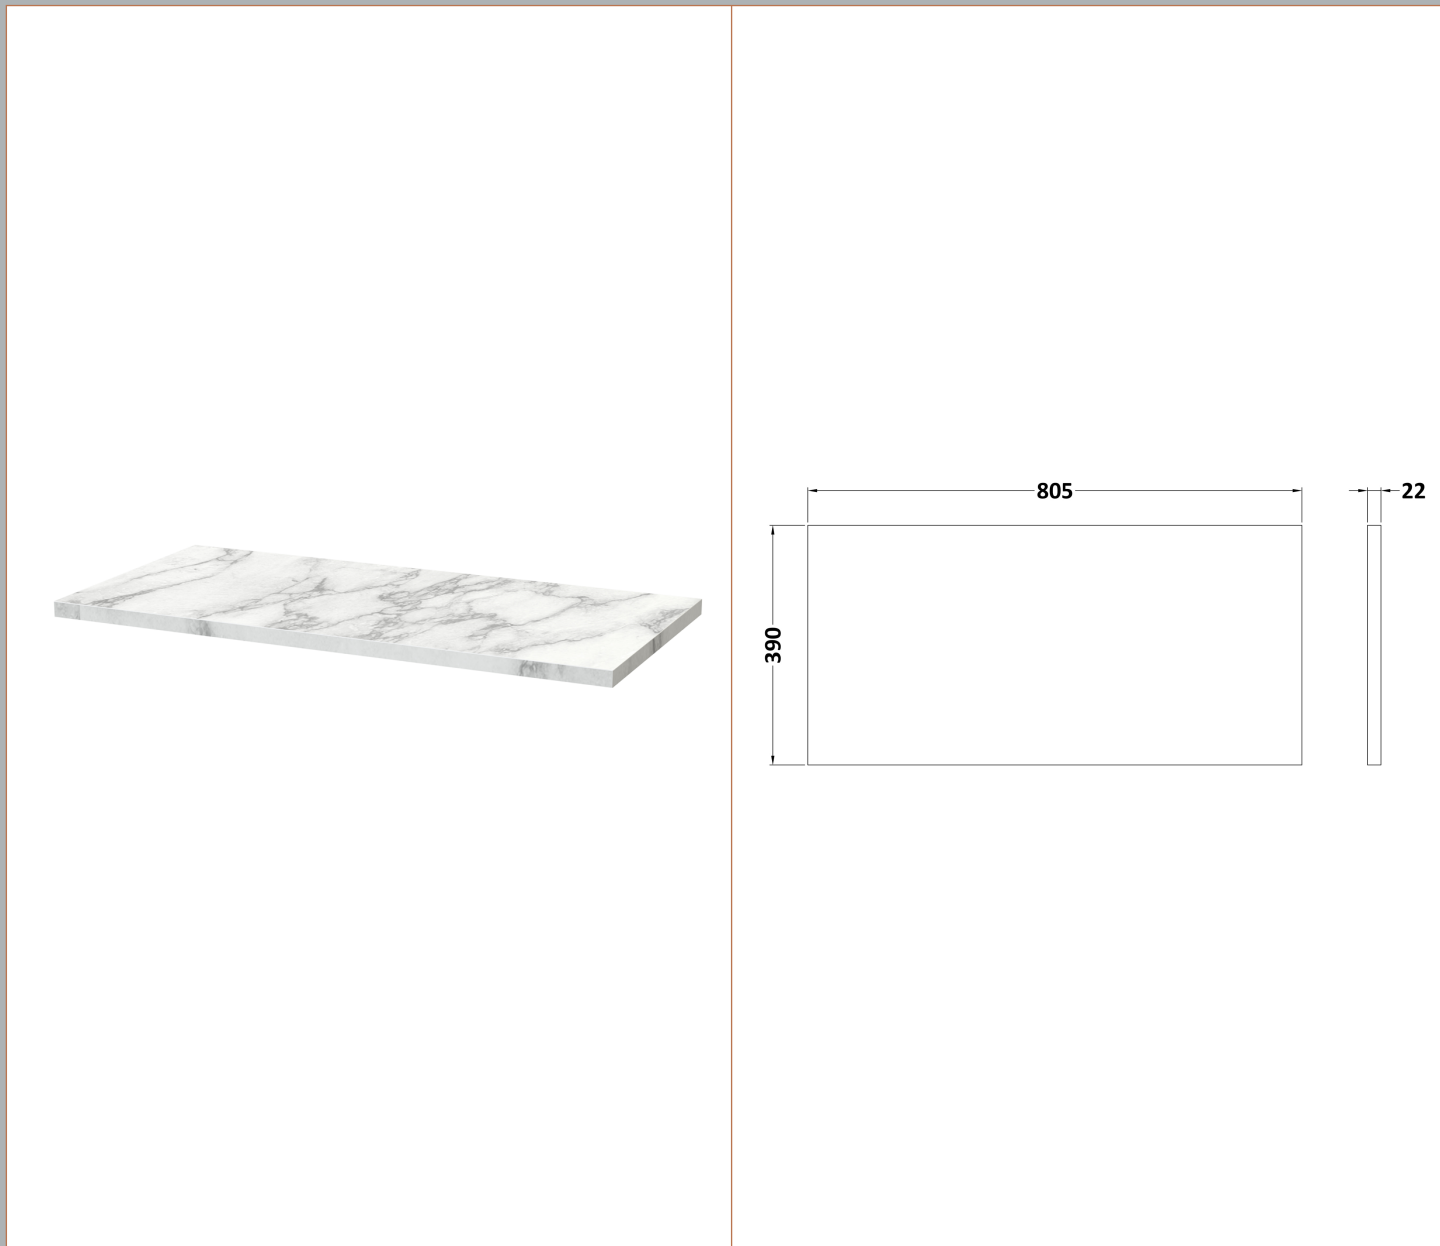

Sales Code: JNU1825LCM

Description: 800 Wh Single Drawer Vanity & Laminate T

### Packaging Details

Barcode: 5056678455975

**Sales Code:** LCM800

**Description:** Laminate Worktop 805X390x22mm

**Product Dimensions**

Height (mm):	22
Width (mm):	805
Depth (mm):	390
Nett Weight (kg):	2.75

**Packaging Dimensions**

Height (mm):	25
Width (mm):	810
Depth (mm):	455
Gross Weight (kg):	2.75

**Packaging Data**

Box Colour:	Brown Cardboard Box
Box Qty:	1
Label Size:	100 x 50
Label Colour:	White Label
Label Qty:	1

**Sales Code:** NPF1825

**Description:** 800 W/H 1-Drawer Unit (385 Deep)

**Product Dimensions**

Height (mm):	359
Width (mm):	800
Depth (mm):	385
Nett Weight (kg):	17.5

**Packaging Dimensions**

Height (mm):	380
Width (mm):	820
Depth (mm):	405
Gross Weight (kg):	18