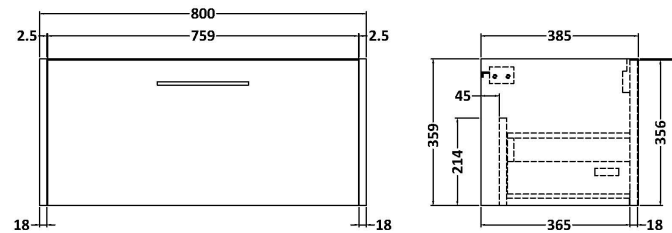

### Packaging Details

Barcode: 5056678455975

**Sales Code:** LCM800

**Description:** Laminate Worktop 805X390x22mm

**Product Dimensions**

Height (mm):	22
Width (mm):	805
Depth (mm):	390
Nett Weight (kg):	2.75

**Packaging Dimensions**

Height (mm):	25
Width (mm):	810
Depth (mm):	455
Gross Weight (kg):	2.75

**Packaging Data**

Box Colour:	Brown Cardboard Box
Box Qty:	1
Label Size:	100 x 50
Label Colour:	White Label
Label Qty:	1

**Sales Code:** NPF1825

**Description:** 800 W/H 1-Drawer Unit (385 Deep)

**Product Dimensions**

Height (mm):	359
Width (mm):	800
Depth (mm):	385
Nett Weight (kg):	17.5

**Packaging Dimensions**

Height (mm):	380
Width (mm):	820
Depth (mm):	405
Gross Weight (kg):	18

**Packaging Data**

Box Colour:	Brown Cardboard Box
Box Qty:	1
Label Size:	50 x 100
Label Colour:	White Label
Label Qty:	2

**Outer Box Dimensions (If Applicable)**

Height (mm):	
Width (mm):	
Depth (mm):	
Gross Weight (kg):	
Barcode:	5056462657226