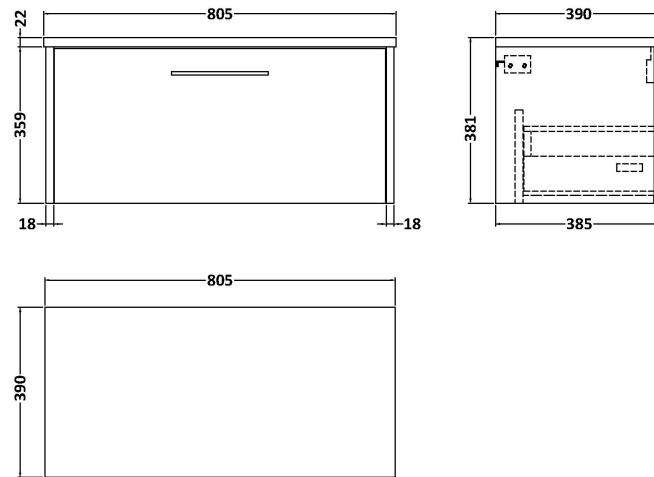

### Packaging Details

Barcode: 5056678455975

**Sales Code:** LCM800

**Description:** Laminate Worktop 805X390x22mm

**Product Dimensions**

Height (mm):	22
Width (mm):	805
Depth (mm):	390
Nett Weight (kg):	2.75

**Packaging Dimensions**

Height (mm):	25
Width (mm):	810
Depth (mm):	455
Gross Weight (kg):	2.75

**Packaging Data**

Box Colour:	Brown Cardboard Box
Box Qty:	1
Label Size:	100 x 50
Label Colour:	White Label
Label Qty:	1

**Sales Code:** NPF1825

**Description:** 800 W/H 1-Drawer Unit (385 Deep)

**Product Dimensions**

Height (mm):	359
Width (mm):	800
Depth (mm):	385
Nett Weight (kg):	17.5

**Packaging Dimensions**

Height (mm):	380
Width (mm):	820
Depth (mm):	405
Gross Weight (kg):	18

**Packaging Data**

Box Colour:	Brown Cardboard Box
Box Qty:	1
Label Size:	50 x 100
Label Colour:	White Label
Label Qty:	2

**Outer Box Dimensions (If Applicable)**

Height (mm):	
Width (mm):	
Depth (mm):	
Gross Weight (kg):	
Barcode:	5056462657226