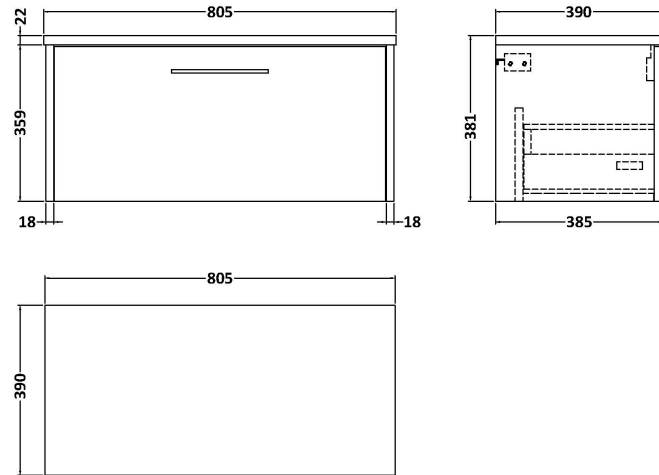

Sales Code: JNU2325LCM

Description: 800 Wh Single Drawer Vanity & Laminate T

Packaging Details

Barcode: 5056678456071

Sales Code: LCM800

Description: Laminate Worktop 805X390x22mm

Product Dimensions

Height (mm):	22
Width (mm):	805
Depth (mm):	390
Nett Weight (kg):	2.75

Packaging Dimensions

Height (mm):	25
Width (mm):	810
Depth (mm):	455
Gross Weight (kg):	2.75

Packaging Data

Box Colour:	Brown Cardboard Box
Box Qty:	1
Label Size:	100 x 50
Label Colour:	White Label
Label Qty:	1

Sales Code: NPF2325

Description: 800 W/H 1-Drawer Unit (385 Deep)

Product Dimensions

Height (mm):	359
Width (mm):	800
Depth (mm):	385
Nett Weight (kg):	17.5

Packaging Dimensions

Height (mm):	380
Width (mm):	820
Depth (mm):	405
Gross Weight (kg):	18

Packaging Data

Box Colour:	Brown Cardboard Box
Box Qty:	1
Label Size:	50 x 100
Label Colour:	White Label
Label Qty:	2

Outer Box Dimensions (If Applicable)

Height (mm):	
Width (mm):	
Depth (mm):	
Gross Weight (kg):	
Barcode:	5056462657202