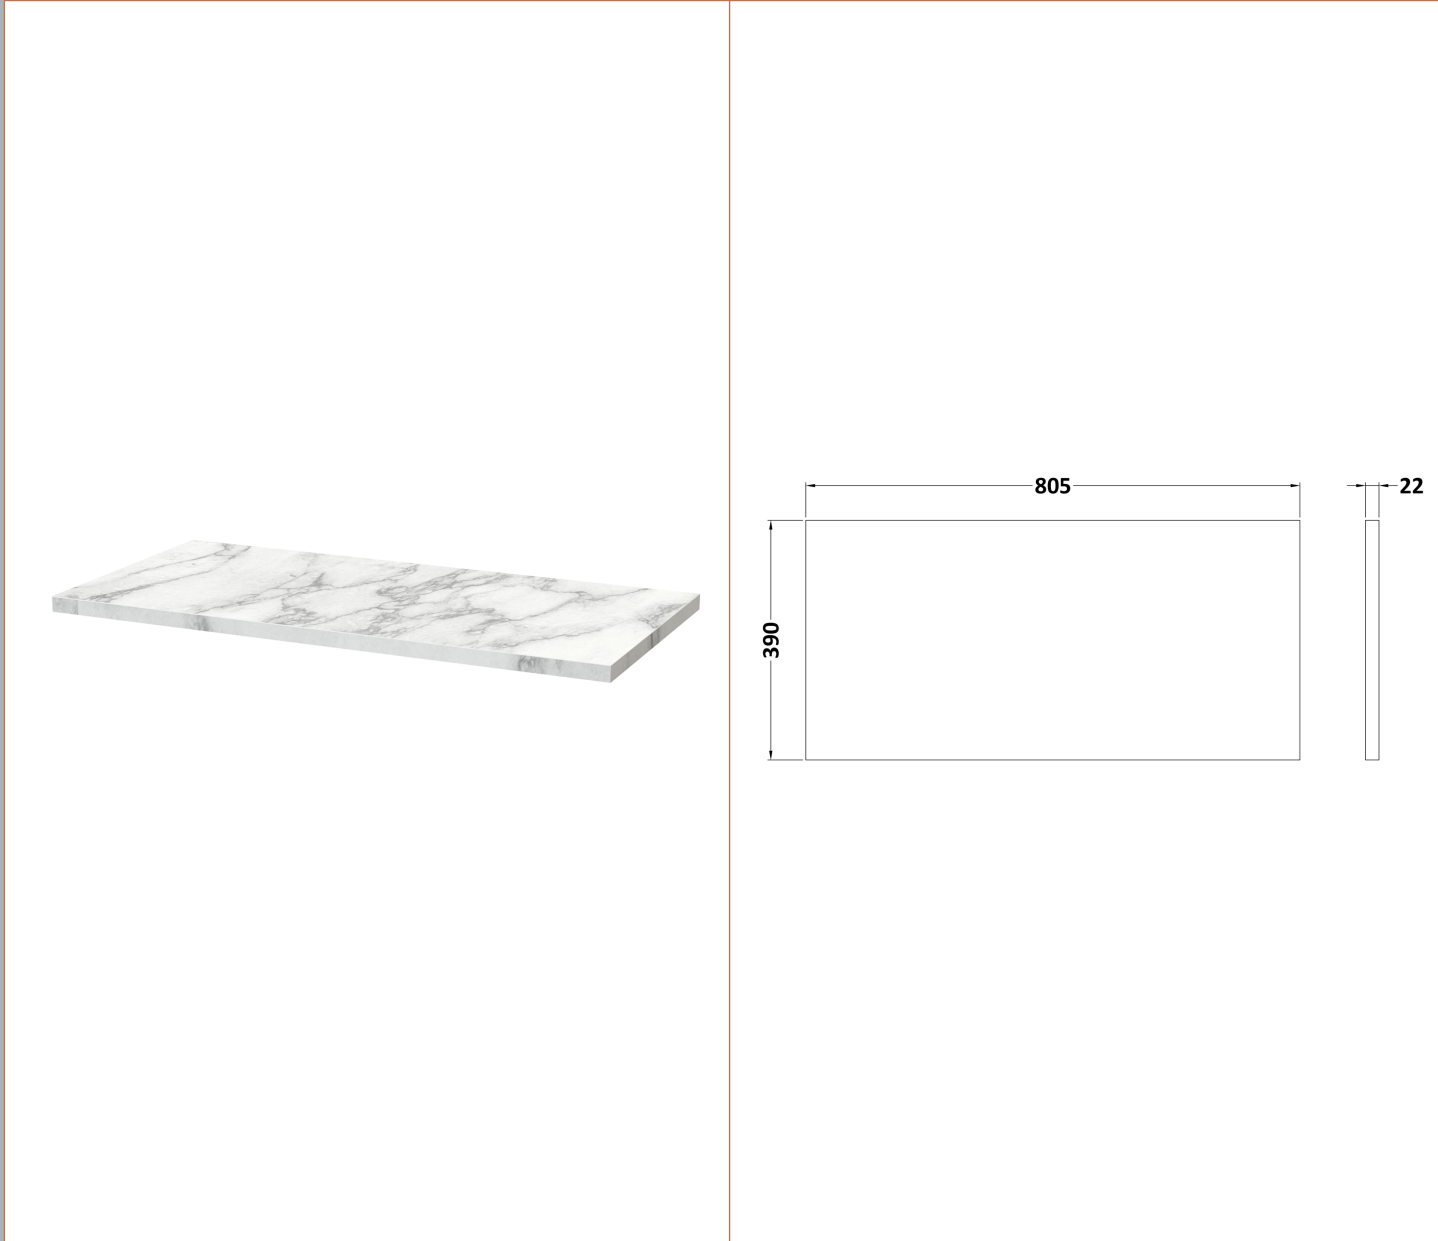

Sales Code: JNU2325LCM

Description: 800 Wh Single Drawer Vanity & Laminate T

Packaging Details

Barcode: 5056678456071

Sales Code: LCM800

Description: Laminate Worktop 805X390x22mm

Product Dimensions

Height (mm):	22
Width (mm):	805
Depth (mm):	390
Nett Weight (kg):	2.75

Packaging Dimensions

Height (mm):	25
Width (mm):	810
Depth (mm):	455
Gross Weight (kg):	2.75

Packaging Data

Box Colour:	Brown Cardboard Box
Box Qty:	1
Label Size:	100 x 50
Label Colour:	White Label
Label Qty:	1

Sales Code: NPF2325

Description: 800 W/H 1-Drawer Unit (385 Deep)

Product Dimensions

Height (mm):	359
Width (mm):	800
Depth (mm):	385
Nett Weight (kg):	17.5

Packaging Dimensions

Height (mm):	380
Width (mm):	820
Depth (mm):	405
Gross Weight (kg):	18

Product Details

Country of Origin:	United Kingdom
Fitting Instruction:	No
CE & UKCA:	
FSC Certified Materials:	Yes
Colour:	Monument Grey
Construction Method:	Cam & Wood Dowel
Construction Type:	Rigid
Cabinet Finish:	MFC Smooth Matt
Fascia Finish:	MFC Smooth Matt
Cabinet Thickness (mm):	18
Fascia Thickness (mm):	18
Drawer Included:	Yes
Drawer Type:	80mm High Metal S/C Inc Galler
No of Shelves:	0
Hinge Type:	Not Applicable
Hinge Included:	No
Adjustable Legs:	No, Not Required
Fixings Included:	Yes
Handle Style:	Modern
Waste Shroud:	Yes
Handle Included:	Yes, Supplied
Handle Type:	D-Shape