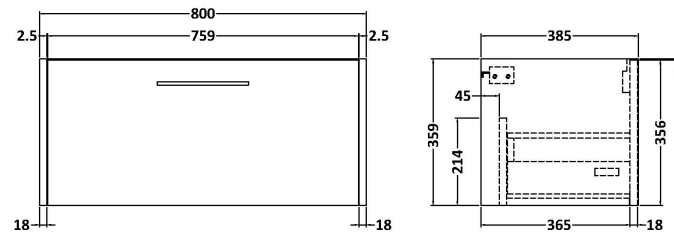

Packaging Dimensions

Height (mm):	25
Width (mm):	810
Depth (mm):	455
Gross Weight (kg):	2.75

Packaging Data

Box Colour:	Brown Cardboard Box
Box Qty:	1
Label Size:	100 x 50
Label Colour:	White Label
Label Qty:	1

Outer Box Dimensions (If Applicable)

Height (mm):	
Width (mm):	
Depth (mm):	
Gross Weight (kg):	
Barcode:	5056462624457

Product Details

Country of Origin:	United Kingdom
Fitting Instruction:	No
CE & UKCA:	N/A
FSC Certified Materials:	Yes
Colour:	Matt Carrera Marble
Construction Method:	Not Applicable
Construction Type:	Not Applicable
Cabinet Finish:	Not Applicable
Fascia Finish:	MFC Laminated
Cabinet Thickness (mm):	
Fascia Thickness (mm):	22
Drawer Included:	No
Drawer Type:	Not Applicable
No of Shelves:	0
Hinge Type:	Not Applicable
Hinge Included:	No
Adjustable Legs:	No, Not Required
Fixings Included:	No
Handle Style:	Not Applicable
Waste Shroud:	Not Applicable
Handle Included:	No
Handle Type:	Not Applicable

Sales Code: NPF2325

Description: 800 W/H 1-Drawer Unit (385 Deep)

Product Dimensions

Height (mm):	359
Width (mm):	800
Depth (mm):	385
Nett Weight (kg):	17.5

Packaging Dimensions

Height (mm):	380
Width (mm):	820
Depth (mm):	405
Gross Weight (kg):	18

Packaging Data

Box Colour:	Brown Cardboard Box
Box Qty:	1
Label Size:	50 x 100
Label Colour:	White Label
Label Qty:	2

Outer Box Dimensions (If Applicable)

Height (mm):	
Width (mm):	
Depth (mm):	
Gross Weight (kg):	
Barcode:	5056462657202