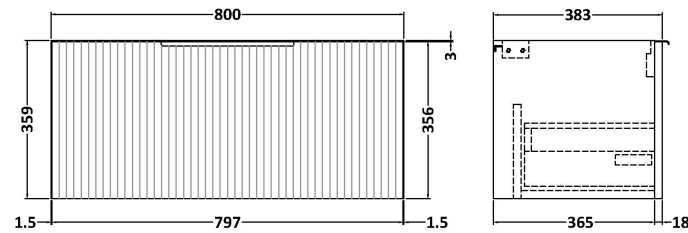

Sales Code: DFF1496LCM

Description: 800 W/H Single Drawer Vanity & Laminate

Packaging Details

Barcode: 5056678455470

Sales Code: LCM800

Description: Laminate Worktop 805X390x22mm

Product Dimensions

Height (mm):	22
Width (mm):	805
Depth (mm):	390
Nett Weight (kg):	2.75

Packaging Dimensions

Height (mm):	25
Width (mm):	810
Depth (mm):	455
Gross Weight (kg):	2.75

Packaging Data

Box Colour:	Brown Cardboard Box
Box Qty:	1
Label Size:	100 x 50
Label Colour:	White Label
Label Qty:	1

Outer Box Dimensions (If Applicable)

Height (mm):	
Width (mm):	
Depth (mm):	
Gross Weight (kg):	
Barcode:	5056462624457

Product Details

Country of Origin:	United Kingdom
Fitting Instruction:	No
CE & UKCA:	N/A
FSC Certified Materials:	Yes
Colour:	Matt Carrera Marble
Construction Method:	Not Applicable
Construction Type:	Not Applicable
Cabinet Finish:	Not Applicable
Fascia Finish:	MFC Laminated
Cabinet Thickness (mm):	
Fascia Thickness (mm):	22
Drawer Included:	No
Drawer Type:	Not Applicable
No of Shelves:	0
Hinge Type:	Not Applicable
Hinge Included:	No
Adjustable Legs:	No, Not Required
Fixings Included:	No
Handle Style:	Not Applicable
Waste Shroud:	Not Applicable
Handle Included:	No
Handle Type:	Not Applicable

Sales Code: FLU1496

Description: 800 W/H Single Drawer Unit

Product Dimensions

Height (mm):	359
Width (mm):	800
Depth (mm):	383
Nett Weight (kg):	17.5

Packaging Dimensions

Height (mm):	380
Width (mm):	820
Depth (mm):	405
Gross Weight (kg):	18