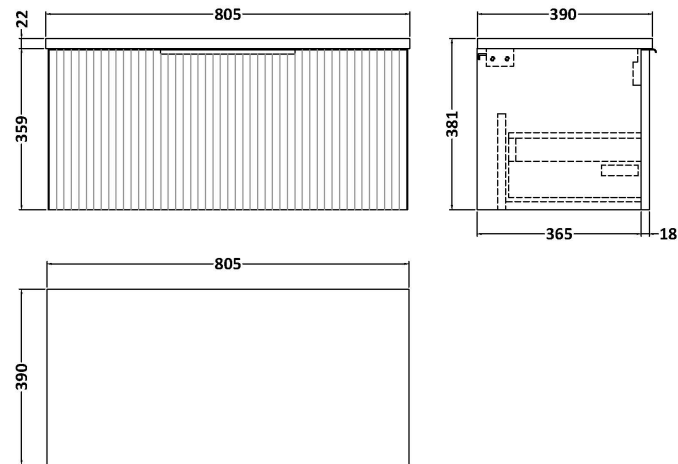

Sales Code: DFF1496LCM

Description: 800 W/H Single Drawer Vanity & Laminate

Packaging Details

Barcode: 5056678455470

Sales Code: LCM800

Description: Laminate Worktop 805X390x22mm

Product Dimensions

Height (mm):	22
Width (mm):	805
Depth (mm):	390
Nett Weight (kg):	2.75

Packaging Dimensions

Height (mm):	25
Width (mm):	810
Depth (mm):	455
Gross Weight (kg):	2.75

Packaging Data

Box Colour:	Brown Cardboard Box
Box Qty:	1
Label Size:	100 x 50
Label Colour:	White Label
Label Qty:	1

Outer Box Dimensions (If Applicable)

Height (mm):	
Width (mm):	
Depth (mm):	
Gross Weight (kg):	
Barcode:	5056462624457

Product Details

Country of Origin:	United Kingdom
Fitting Instruction:	No
CE & UKCA:	N/A
FSC Certified Materials:	Yes
Colour:	Matt Carrera Marble
Construction Method:	Not Applicable
Construction Type:	Not Applicable
Cabinet Finish:	Not Applicable
Fascia Finish:	MFC Laminated
Cabinet Thickness (mm):	
Fascia Thickness (mm):	22
Drawer Included:	No
Drawer Type:	Not Applicable
No of Shelves:	0
Hinge Type:	Not Applicable
Hinge Included:	No
Adjustable Legs:	No, Not Required
Fixings Included:	No
Handle Style:	Not Applicable
Waste Shroud:	Not Applicable
Handle Included:	No
Handle Type:	Not Applicable

Sales Code: FLU1496

Description: 800 W/H Single Drawer Unit

Product Dimensions

Height (mm):	359
Width (mm):	800
Depth (mm):	383
Nett Weight (kg):	17.5

Packaging Dimensions

Height (mm):	380
Width (mm):	820
Depth (mm):	405
Gross Weight (kg):	18