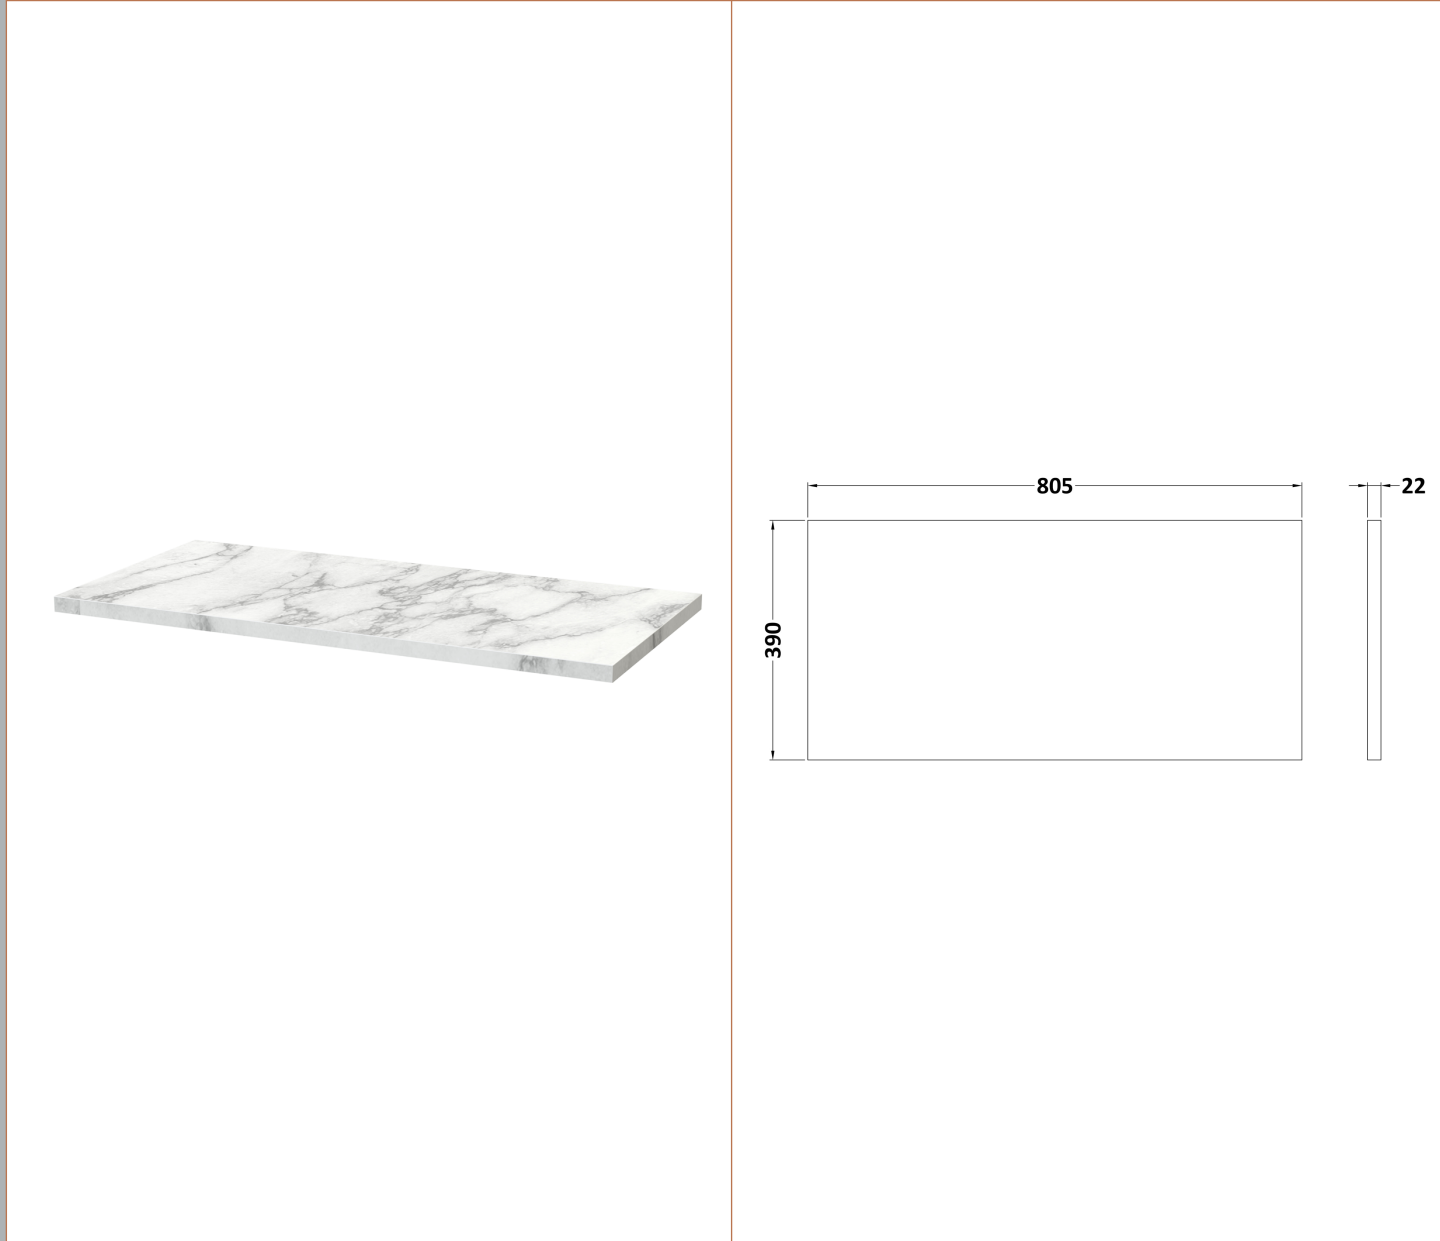

Sales Code: DFF1496LCM

Description: 800 W/H Single Drawer Vanity & Laminate

Packaging Details

Barcode: 5056678455470

Sales Code: LCM800

Description: Laminate Worktop 805X390x22mm

Product Dimensions

Height (mm):	22
Width (mm):	805
Depth (mm):	390
Nett Weight (kg):	2.75

Packaging Dimensions

Height (mm):	25
Width (mm):	810
Depth (mm):	455
Gross Weight (kg):	2.75

Packaging Data

Box Colour:	Brown Cardboard Box
Box Qty:	1
Label Size:	100 x 50
Label Colour:	White Label
Label Qty:	1

Sales Code: FLU1496

Description: 800 W/H Single Drawer Unit

Product Dimensions

Height (mm):	359
Width (mm):	800
Depth (mm):	383
Nett Weight (kg):	17.5

Packaging Dimensions

Height (mm):	380
Width (mm):	820
Depth (mm):	405
Gross Weight (kg):	18

Product Details

Country of Origin:	China
Fitting Instruction:	No
CE & UKCA:	
FSC Certified Materials:	Yes
Colour:	Satin Anthracite
Construction Method:	Cam & Wood Dowel
Construction Type:	Rigid
Cabinet Finish:	MFC Painted Gloss
Fascia Finish:	Mdf Painted Gloss
Cabinet Thickness (mm):	16
Fascia Thickness (mm):	18
Drawer Included:	Yes
Drawer Type:	80mm High Metal S/C Inc Galler
No of Shelves:	0
Hinge Type:	Not Applicable
Hinge Included:	No
Adjustable Legs:	No, Not Required
Fixings Included:	Yes
Handle Style:	Modern
Waste Shroud:	Yes
Handle Included:	Yes, Supplied
Handle Type:	D-Shape