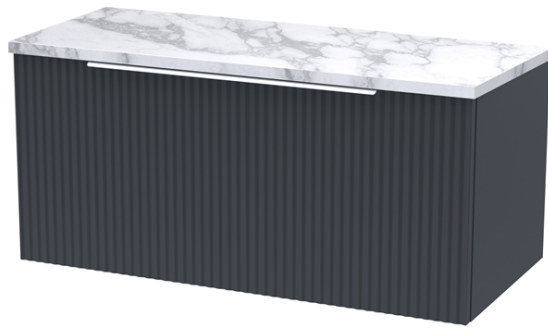

Sales Code: DFF1496LCM

Description: 800 W/H Single Drawer Vanity & Laminate

Packaging Details

Barcode: 5056678455470

Sales Code: LCM800

Description: Laminate Worktop 805X390x22mm

Product Dimensions

Height (mm):	22
Width (mm):	805
Depth (mm):	390
Nett Weight (kg):	2.75

Packaging Dimensions

Height (mm):	25
Width (mm):	810
Depth (mm):	455
Gross Weight (kg):	2.75

Packaging Data

Box Colour:	Brown Cardboard Box
Box Qty:	1
Label Size:	100 x 50
Label Colour:	White Label
Label Qty:	1

Outer Box Dimensions (If Applicable)

Height (mm):	
Width (mm):	
Depth (mm):	
Gross Weight (kg):	
Barcode:	5056462624457

Product Details

Country of Origin:	United Kingdom
Fitting Instruction:	No
CE & UKCA:	N/A
FSC Certified Materials:	Yes
Colour:	Matt Carrera Marble
Construction Method:	Not Applicable
Construction Type:	Not Applicable
Cabinet Finish:	Not Applicable
Fascia Finish:	MFC Laminated
Cabinet Thickness (mm):	
Fascia Thickness (mm):	22
Drawer Included:	No
Drawer Type:	Not Applicable
No of Shelves:	0
Hinge Type:	Not Applicable
Hinge Included:	No
Adjustable Legs:	No, Not Required
Fixings Included:	No
Handle Style:	Not Applicable
Waste Shroud:	Not Applicable
Handle Included:	No
Handle Type:	Not Applicable

Sales Code: FLU1496

Description: 800 W/H Single Drawer Unit

Product Dimensions

Height (mm):	359
Width (mm):	800
Depth (mm):	383
Nett Weight (kg):	17.5

Packaging Dimensions

Height (mm):	380
Width (mm):	820
Depth (mm):	405
Gross Weight (kg):	18