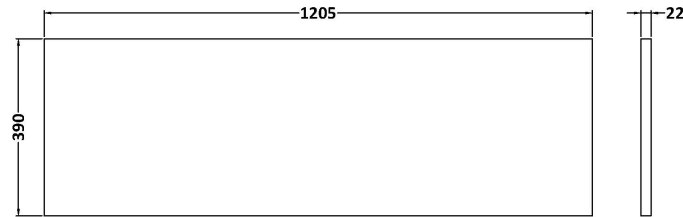

**Sales Code:** JNU2623LCM2

**Description:** 1200 Wh 4-Door Vanity & Laminate Top

**Packaging Details**

Barcode: 5056678457894

**Sales Code:** LCM1200

**Description:** Laminate Worktop 1205X390x22mm

**Product Dimensions**

Height (mm):	22
Width (mm):	1205
Depth (mm):	390
Nett Weight (kg):	5

**Packaging Dimensions**

Height (mm):	25
Width (mm):	1215
Depth (mm):	455
Gross Weight (kg):	5

**Packaging Data**

Box Colour:	Brown Cardboard Box
Box Qty:	1
Label Size:	100 x 50
Label Colour:	White Label
Label Qty:	1

### Product Dimensions

Height (mm):	539
Width (mm):	600
Depth (mm):	385
Nett Weight (kg):	14.2

### Packaging Dimensions

Height (mm):	560
Width (mm):	620
Depth (mm):	405
Gross Weight (kg):	14.7