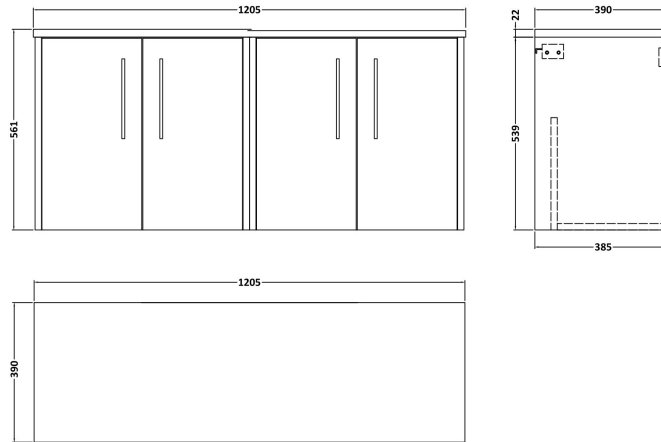

**Sales Code:** JNU2623LCM2

**Description:** 1200 Wh 4-Door Vanity & Laminate Top

**Packaging Details**

Barcode: 5056678457894

**Sales Code:** LCM1200

**Description:** Laminate Worktop 1205X390x22mm

**Product Dimensions**

Height (mm):	22
Width (mm):	1205
Depth (mm):	390
Nett Weight (kg):	5

**Packaging Dimensions**

Height (mm):	25
Width (mm):	1215
Depth (mm):	455
Gross Weight (kg):	5

**Packaging Data**

Box Colour:	Brown Cardboard Box
Box Qty:	1
Label Size:	100 x 50
Label Colour:	White Label
Label Qty:	1

### Product Dimensions

Height (mm):	539
Width (mm):	600
Depth (mm):	385
Nett Weight (kg):	14.2

### Packaging Dimensions

Height (mm):	560
Width (mm):	620
Depth (mm):	405
Gross Weight (kg):	14.7