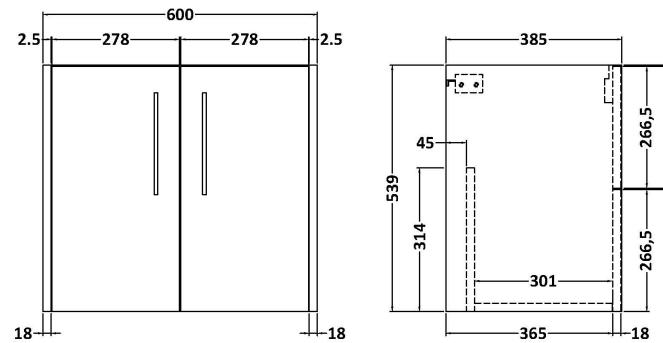

Height (mm):	22
Width (mm):	1205
Depth (mm):	390
Nett Weight (kg):	5

**Packaging Dimensions**

Height (mm):	25
Width (mm):	1215
Depth (mm):	455
Gross Weight (kg):	5

**Packaging Data**

Box Colour:	Brown Cardboard Box
Box Qty:	1
Label Size:	100 x 50
Label Colour:	White Label
Label Qty:	1

**Outer Box Dimensions (If Applicable)**

Height (mm):	
Width (mm):	
Depth (mm):	
Gross Weight (kg):	
Barcode:	5056678449936

**Product Details**

Country of Origin:	United Kingdom
Fitting Instruction:	No
CE & UKCA:	N/A
FSC Certified Materials:	Yes
Colour:	Carrera Marble
Construction Method:	Not Applicable
Construction Type:	Not Applicable
Cabinet Finish:	Not Applicable
Fascia Finish:	MFC Laminated
Cabinet Thickness (mm):	
Fascia Thickness (mm):	22
Drawer Included:	No
Drawer Type:	Not Applicable
No of Shelves:	0
Hinge Type:	Not Applicable
Hinge Included:	No
Adjustable Legs:	No, Not Required
Fixings Included:	No
Handle Style:	Not Applicable
Waste Shroud:	Not Applicable
Handle Included:	No
Handle Type:	Not Applicable

### Product Dimensions

Height (mm):	539
Width (mm):	600
Depth (mm):	385
Nett Weight (kg):	14.2

### Packaging Dimensions

Height (mm):	560
Width (mm):	620
Depth (mm):	405
Gross Weight (kg):	14.7