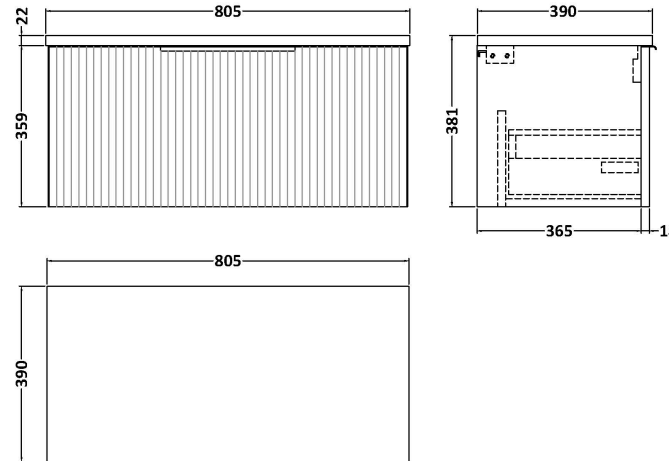

**Sales Code:** DFF196LCM

**Description:** 800 W/H Single Drawer Vanity & Laminate

**Packaging Details**

Barcode: 5056678455517

**Sales Code:** LCM800

**Description:** Laminate Worktop 805X390x22mm

**Product Dimensions**

Height (mm):	22
Width (mm):	805
Depth (mm):	390
Nett Weight (kg):	2.75

**Packaging Dimensions**

Height (mm):	25
Width (mm):	810
Depth (mm):	455
Gross Weight (kg):	2.75

**Packaging Data**

Box Colour:	Brown Cardboard Box
Box Qty:	1
Label Size:	100 x 50
Label Colour:	White Label
Label Qty:	1

### Product Dimensions

Height (mm):	359
Width (mm):	800
Depth (mm):	383
Nett Weight (kg):	17.5

### Packaging Dimensions

Height (mm):	380
Width (mm):	820
Depth (mm):	405
Gross Weight (kg):	18