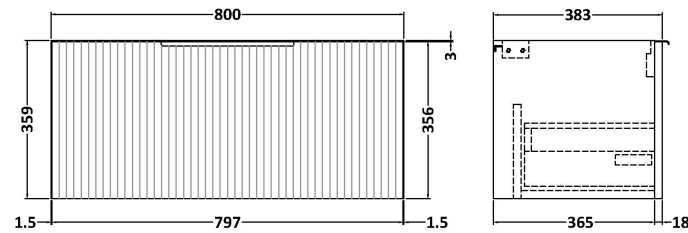

Height (mm):	22
Width (mm):	805
Depth (mm):	390
Nett Weight (kg):	2.75

**Packaging Dimensions**

Height (mm):	25
Width (mm):	810
Depth (mm):	455
Gross Weight (kg):	2.75

**Packaging Data**

Box Colour:	Brown Cardboard Box
Box Qty:	1
Label Size:	100 x 50
Label Colour:	White Label
Label Qty:	1

**Outer Box Dimensions (If Applicable)**

Height (mm):	
Width (mm):	
Depth (mm):	
Gross Weight (kg):	
Barcode:	5056462624457

**Product Details**

Country of Origin:	United Kingdom
Fitting Instruction:	No
CE & UKCA:	N/A
FSC Certified Materials:	Yes
Colour:	Matt Carrera Marble
Construction Method:	Not Applicable
Construction Type:	Not Applicable
Cabinet Finish:	Not Applicable
Fascia Finish:	MFC Laminated
Cabinet Thickness (mm):	
Fascia Thickness (mm):	22
Drawer Included:	No
Drawer Type:	Not Applicable
No of Shelves:	0
Hinge Type:	Not Applicable
Hinge Included:	No
Adjustable Legs:	No, Not Required
Fixings Included:	No
Handle Style:	Not Applicable
Waste Shroud:	Not Applicable
Handle Included:	No
Handle Type:	Not Applicable

### Product Dimensions

Height (mm):	359
Width (mm):	800
Depth (mm):	383
Nett Weight (kg):	17.5

### Packaging Dimensions

Height (mm):	380
Width (mm):	820
Depth (mm):	405
Gross Weight (kg):	18