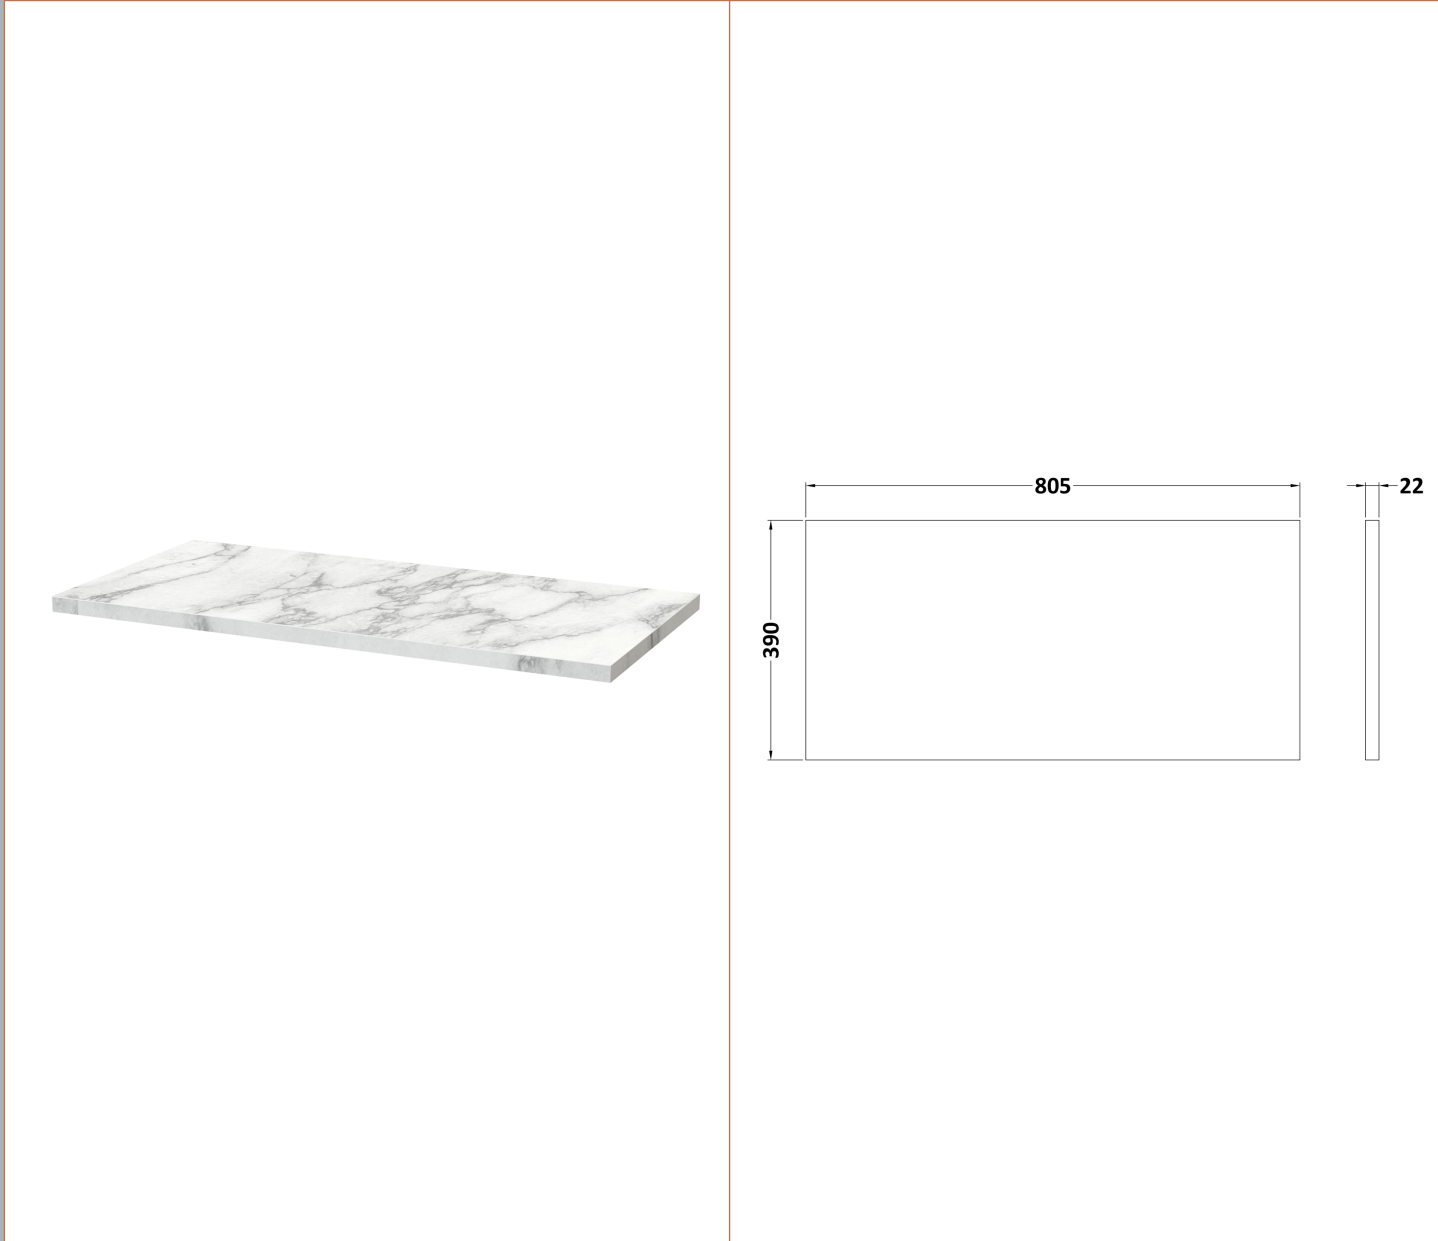

**Sales Code:** DFF196LCM

**Description:** 800 W/H Single Drawer Vanity & Laminate

**Packaging Details**

Barcode: 5056678455517

**Sales Code:** LCM800

**Description:** Laminate Worktop 805X390x22mm

**Product Dimensions**

Height (mm):	22
Width (mm):	805
Depth (mm):	390
Nett Weight (kg):	2.75

**Packaging Dimensions**

Height (mm):	25
Width (mm):	810
Depth (mm):	455
Gross Weight (kg):	2.75

**Packaging Data**

Box Colour:	Brown Cardboard Box
Box Qty:	1
Label Size:	100 x 50
Label Colour:	White Label
Label Qty:	1

### Product Dimensions

Height (mm):	359
Width (mm):	800
Depth (mm):	383
Nett Weight (kg):	17.5

### Packaging Dimensions

Height (mm):	380
Width (mm):	820
Depth (mm):	405
Gross Weight (kg):	18