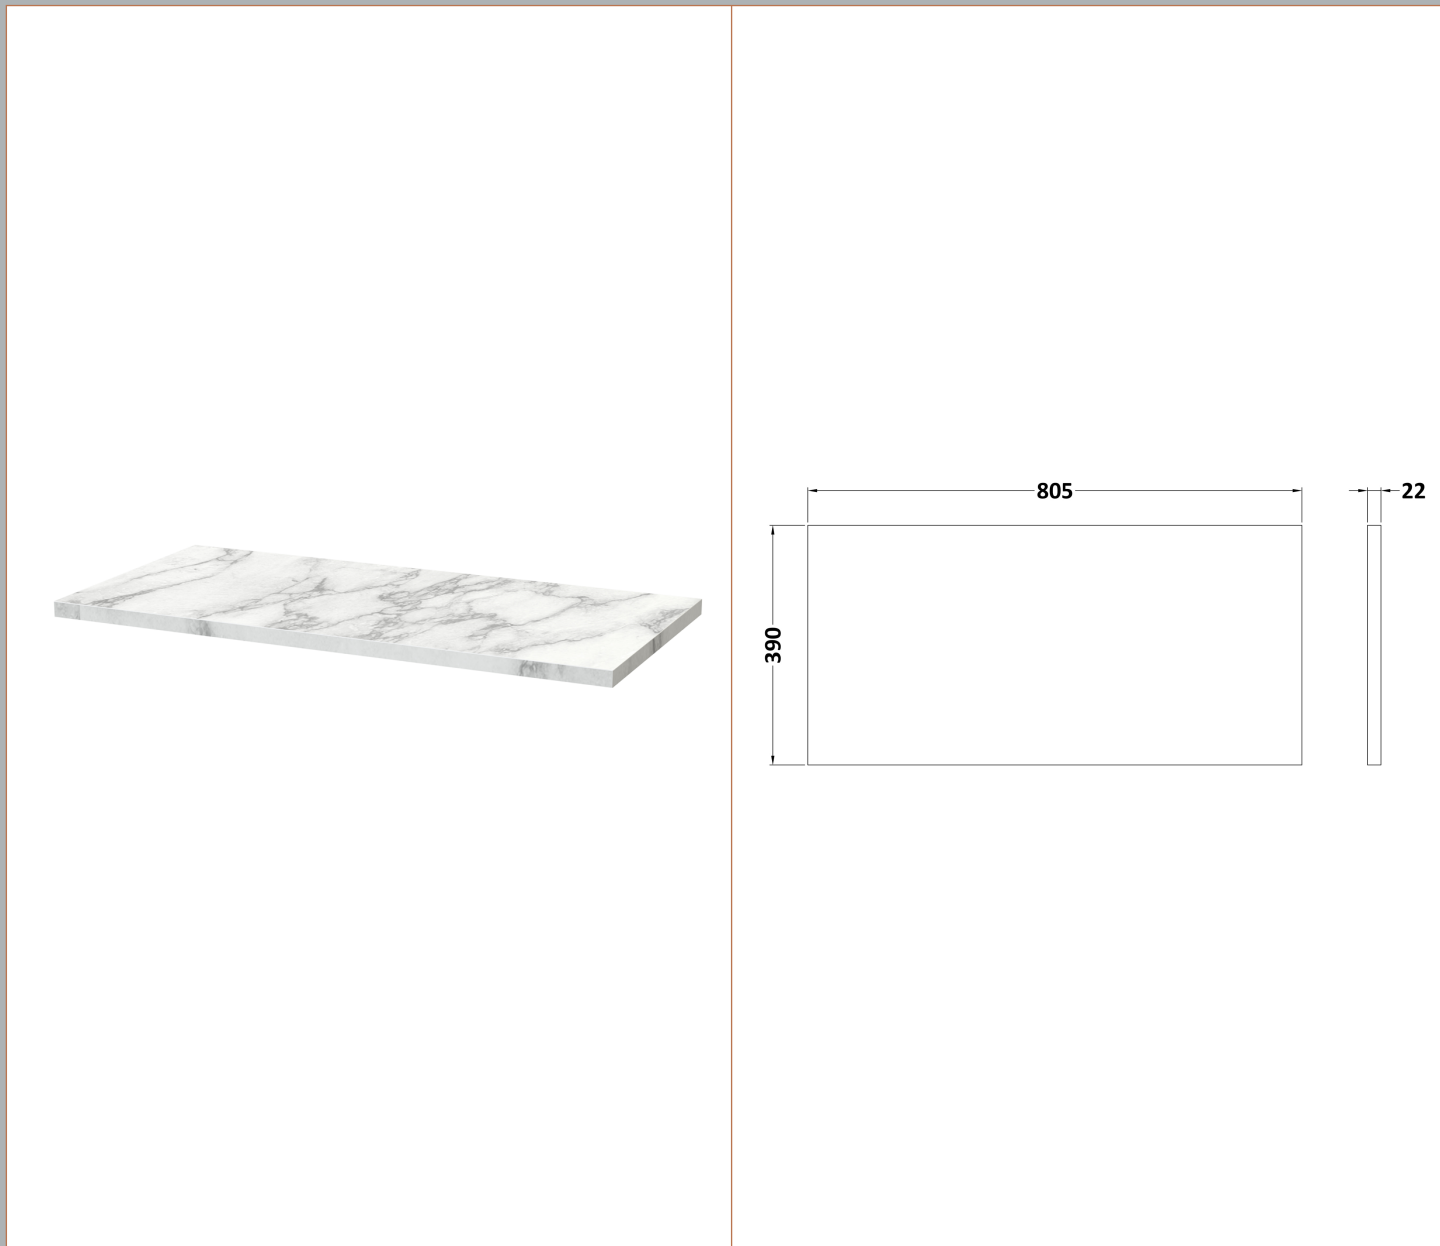

**Sales Code:** DFF296LCM

**Description:** 800 W/H Single Drawer Vanity & Laminate

**Packaging Details**

Barcode: 5056678455555

**Sales Code:** LCM800

**Description:** Laminate Worktop 805X390x22mm

**Product Dimensions**

Height (mm):	22
Width (mm):	805
Depth (mm):	390
Nett Weight (kg):	2.75

**Packaging Dimensions**

Height (mm):	25
Width (mm):	810
Depth (mm):	455
Gross Weight (kg):	2.75

**Packaging Data**

Box Colour:	Brown Cardboard Box
Box Qty:	1
Label Size:	100 x 50
Label Colour:	White Label
Label Qty:	1

### Product Dimensions

Height (mm):	359
Width (mm):	800
Depth (mm):	383
Nett Weight (kg):	17.5

### Packaging Dimensions

Height (mm):	380
Width (mm):	820
Depth (mm):	405
Gross Weight (kg):	18