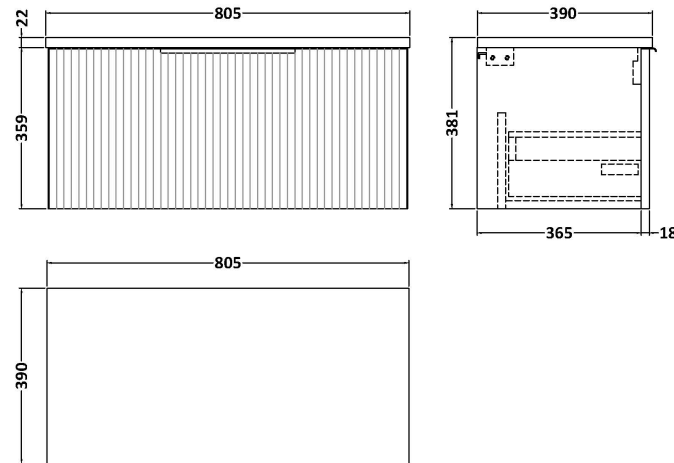

**Sales Code:** DFF296LCM

**Description:** 800 W/H Single Drawer Vanity & Laminate

**Packaging Details**

Barcode: 5056678455555

**Sales Code:** LCM800

**Description:** Laminate Worktop 805X390x22mm

**Product Dimensions**

Height (mm):	22
Width (mm):	805
Depth (mm):	390
Nett Weight (kg):	2.75

**Packaging Dimensions**

Height (mm):	25
Width (mm):	810
Depth (mm):	455
Gross Weight (kg):	2.75

**Packaging Data**

Box Colour:	Brown Cardboard Box
Box Qty:	1
Label Size:	100 x 50
Label Colour:	White Label
Label Qty:	1

### Product Dimensions

Height (mm):	359
Width (mm):	800
Depth (mm):	383
Nett Weight (kg):	17.5

### Packaging Dimensions

Height (mm):	380
Width (mm):	820
Depth (mm):	405
Gross Weight (kg):	18