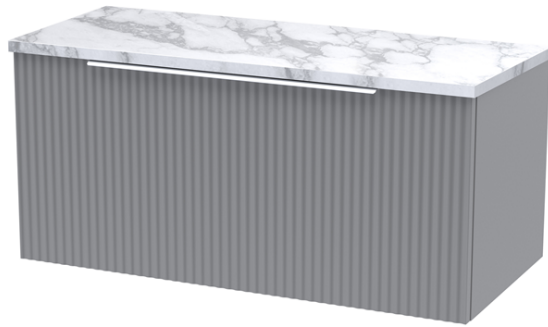

**Sales Code:** DFF296LCM

**Description:** 800 W/H Single Drawer Vanity & Laminate

**Packaging Details**

Barcode: 5056678455555

**Sales Code:** LCM800

**Description:** Laminate Worktop 805X390x22mm

**Product Dimensions**

Height (mm):	22
Width (mm):	805
Depth (mm):	390
Nett Weight (kg):	2.75

**Packaging Dimensions**

Height (mm):	25
Width (mm):	810
Depth (mm):	455
Gross Weight (kg):	2.75

**Packaging Data**

Box Colour:	Brown Cardboard Box
Box Qty:	1
Label Size:	100 x 50
Label Colour:	White Label
Label Qty:	1