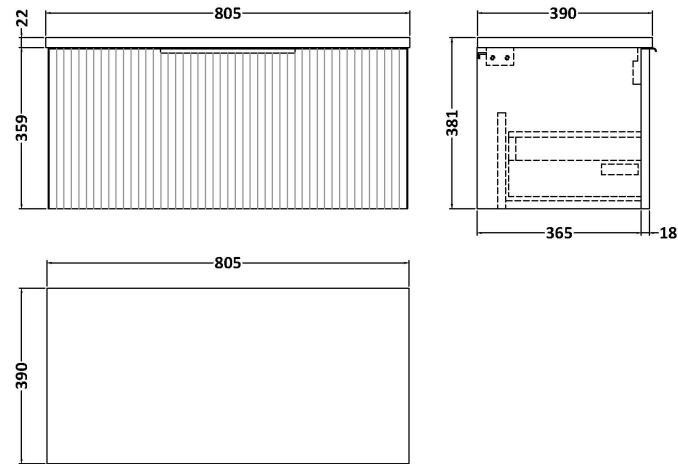

Sales Code: DFF396LCM

Description: 800 W/H Single Drawer Vanity & Laminate

Packaging Details

Barcode: 5056678455593

Sales Code: LCM800

Description: Laminate Worktop 805X390x22mm

Product Dimensions

Height (mm):	22
Width (mm):	805
Depth (mm):	390
Nett Weight (kg):	2.75

Packaging Dimensions

Height (mm):	25
Width (mm):	810
Depth (mm):	455
Gross Weight (kg):	2.75

Packaging Data

Box Colour:	Brown Cardboard Box
Box Qty:	1
Label Size:	100 x 50
Label Colour:	White Label
Label Qty:	1

Outer Box Dimensions (If Applicable)

Height (mm):	
Width (mm):	
Depth (mm):	
Gross Weight (kg):	
Barcode:	5056462624457

Product Details

Country of Origin:	United Kingdom
Fitting Instruction:	No
CE & UKCA:	N/A
FSC Certified Materials:	Yes
Colour:	Matt Carrera Marble
Construction Method:	Not Applicable
Construction Type:	Not Applicable
Cabinet Finish:	Not Applicable
Fascia Finish:	MFC Laminated
Cabinet Thickness (mm):	
Fascia Thickness (mm):	22
Drawer Included:	No
Drawer Type:	Not Applicable
No of Shelves:	0
Hinge Type:	Not Applicable
Hinge Included:	No
Adjustable Legs:	No, Not Required
Fixings Included:	No
Handle Style:	Not Applicable
Waste Shroud:	Not Applicable
Handle Included:	No
Handle Type:	Not Applicable

Sales Code: FLU396

Description: 800 W/H Single Drawer Unit

Product Dimensions

Height (mm):	359
Width (mm):	800
Depth (mm):	383
Nett Weight (kg):	17.5

Packaging Dimensions

Height (mm):	380
Width (mm):	820
Depth (mm):	405
Gross Weight (kg):	18