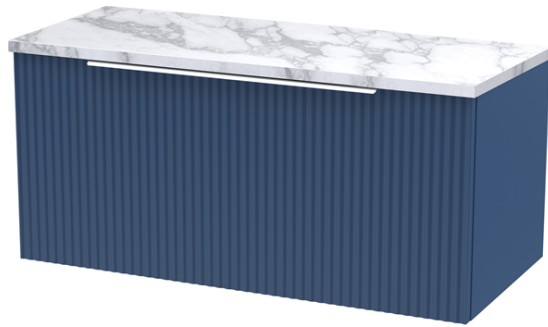

Sales Code: DFF396LCM

Description: 800 W/H Single Drawer Vanity & Laminate

Packaging Details

Barcode: 5056678455593

Sales Code: LCM800

Description: Laminate Worktop 805X390x22mm

Product Dimensions

Height (mm):	22
Width (mm):	805
Depth (mm):	390
Nett Weight (kg):	2.75

Packaging Dimensions

Height (mm):	25
Width (mm):	810
Depth (mm):	455
Gross Weight (kg):	2.75

Packaging Data

Box Colour:	Brown Cardboard Box
Box Qty:	1
Label Size:	100 x 50
Label Colour:	White Label
Label Qty:	1

Outer Box Dimensions (If Applicable)

Height (mm):	
Width (mm):	
Depth (mm):	
Gross Weight (kg):	
Barcode:	5056462624457

Product Details

Country of Origin:	United Kingdom
Fitting Instruction:	No
CE & UKCA:	N/A
FSC Certified Materials:	Yes
Colour:	Matt Carrera Marble
Construction Method:	Not Applicable
Construction Type:	Not Applicable
Cabinet Finish:	Not Applicable
Fascia Finish:	MFC Laminated
Cabinet Thickness (mm):	
Fascia Thickness (mm):	22
Drawer Included:	No
Drawer Type:	Not Applicable
No of Shelves:	0
Hinge Type:	Not Applicable
Hinge Included:	No
Adjustable Legs:	No, Not Required
Fixings Included:	No
Handle Style:	Not Applicable
Waste Shroud:	Not Applicable
Handle Included:	No
Handle Type:	Not Applicable

Sales Code: FLU396

Description: 800 W/H Single Drawer Unit

Product Dimensions

Height (mm):	359
Width (mm):	800
Depth (mm):	383
Nett Weight (kg):	17.5

Packaging Dimensions

Height (mm):	380
Width (mm):	820
Depth (mm):	405
Gross Weight (kg):	18