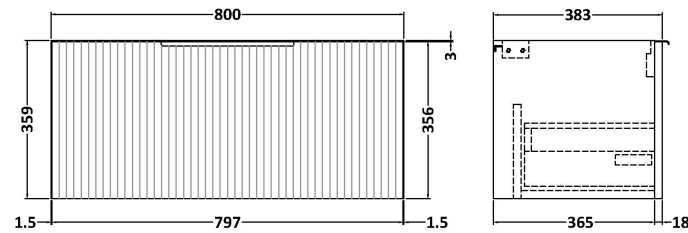

Sales Code: DFF396LCM

Description: 800 W/H Single Drawer Vanity & Laminate

Packaging Details

Barcode: 5056678455593

Sales Code: LCM800

Description: Laminate Worktop 805X390x22mm

Product Dimensions

Height (mm):	22
Width (mm):	805
Depth (mm):	390
Nett Weight (kg):	2.75

Packaging Dimensions

Height (mm):	25
Width (mm):	810
Depth (mm):	455
Gross Weight (kg):	2.75

Packaging Data

Box Colour:	Brown Cardboard Box
Box Qty:	1
Label Size:	100 x 50
Label Colour:	White Label
Label Qty:	1

Outer Box Dimensions (If Applicable)

Height (mm):	
Width (mm):	
Depth (mm):	
Gross Weight (kg):	
Barcode:	5056462624457

Product Details

Country of Origin:	United Kingdom
Fitting Instruction:	No
CE & UKCA:	N/A
FSC Certified Materials:	Yes
Colour:	Matt Carrera Marble
Construction Method:	Not Applicable
Construction Type:	Not Applicable
Cabinet Finish:	Not Applicable
Fascia Finish:	MFC Laminated
Cabinet Thickness (mm):	
Fascia Thickness (mm):	22
Drawer Included:	No
Drawer Type:	Not Applicable
No of Shelves:	0
Hinge Type:	Not Applicable
Hinge Included:	No
Adjustable Legs:	No, Not Required
Fixings Included:	No
Handle Style:	Not Applicable
Waste Shroud:	Not Applicable
Handle Included:	No
Handle Type:	Not Applicable

Sales Code: FLU396

Description: 800 W/H Single Drawer Unit

Product Dimensions

Height (mm):	359
Width (mm):	800
Depth (mm):	383
Nett Weight (kg):	17.5

Packaging Dimensions

Height (mm):	380
Width (mm):	820
Depth (mm):	405
Gross Weight (kg):	18