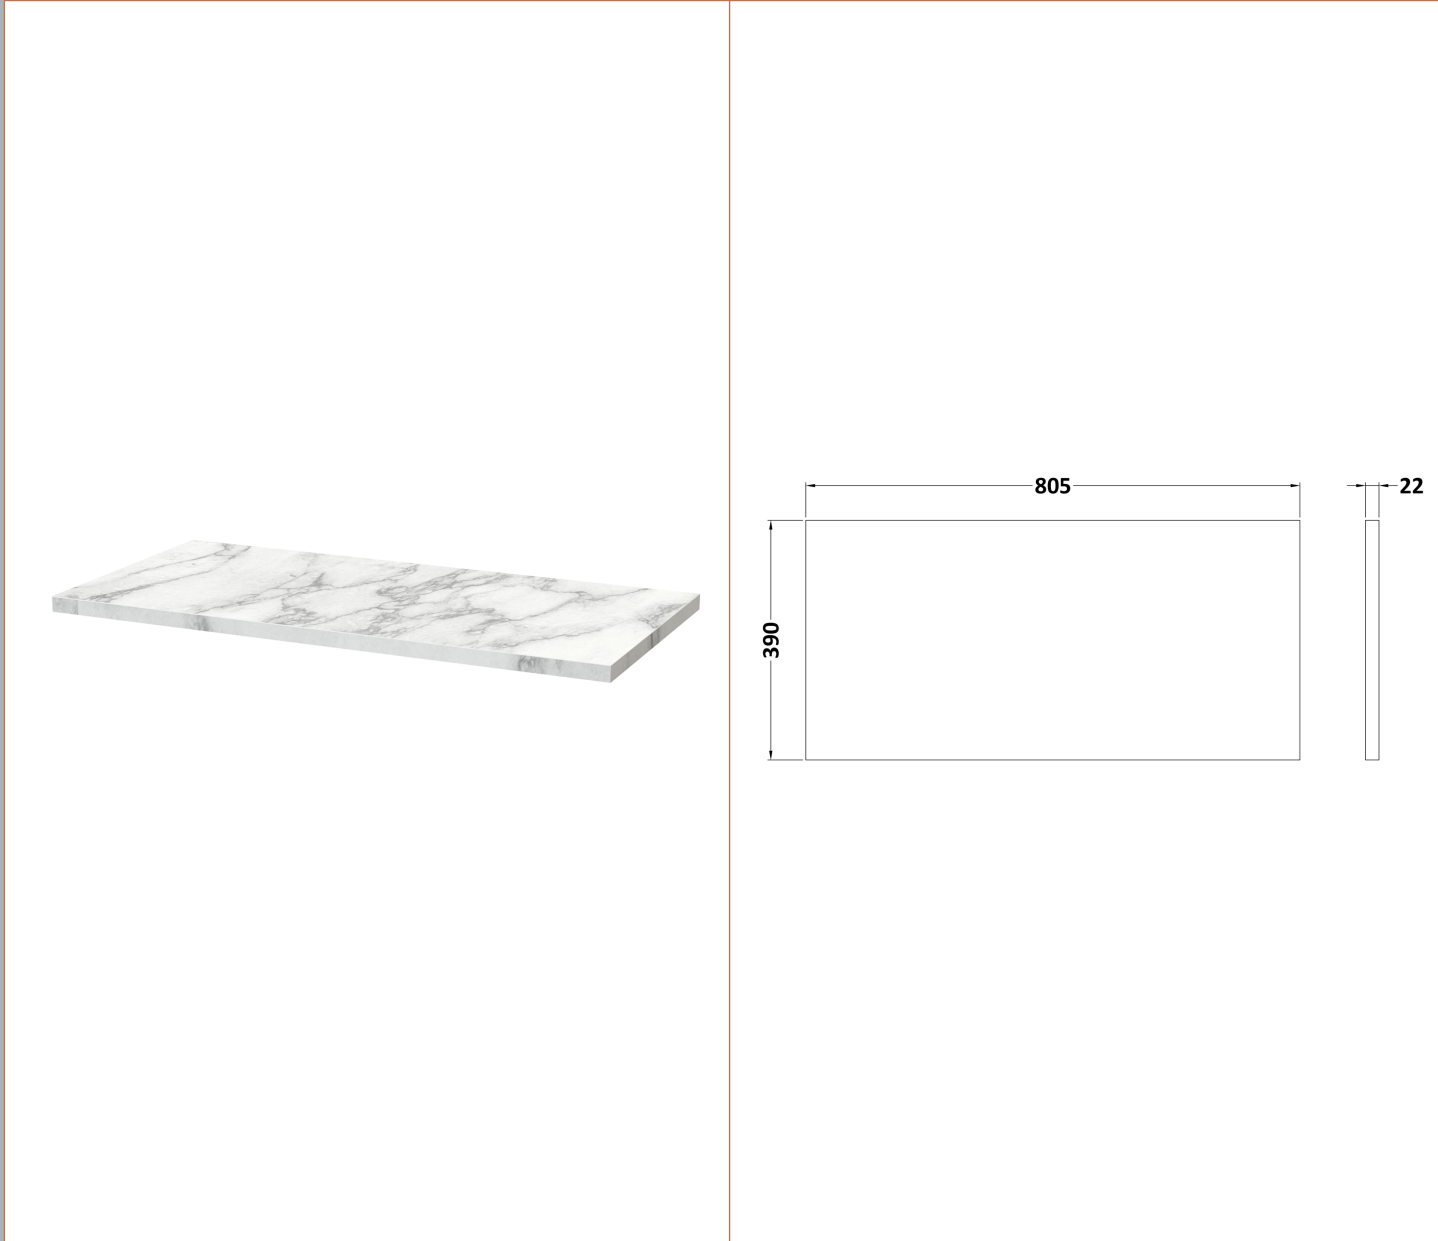

Sales Code: DFF396LCM

Description: 800 W/H Single Drawer Vanity & Laminate

Packaging Details

Barcode: 5056678455593

Sales Code: LCM800

Description: Laminate Worktop 805X390x22mm

Product Dimensions

Height (mm):	22
Width (mm):	805
Depth (mm):	390
Nett Weight (kg):	2.75

Packaging Dimensions

Height (mm):	25
Width (mm):	810
Depth (mm):	455
Gross Weight (kg):	2.75

Packaging Data

Box Colour:	Brown Cardboard Box
Box Qty:	1
Label Size:	100 x 50
Label Colour:	White Label
Label Qty:	1

Sales Code: FLU396

Description: 800 W/H Single Drawer Unit

Product Dimensions

Height (mm):	359
Width (mm):	800
Depth (mm):	383
Nett Weight (kg):	17.5

Packaging Dimensions

Height (mm):	380
Width (mm):	820
Depth (mm):	405
Gross Weight (kg):	18

Product Details

Country of Origin:	China
Fitting Instruction:	No
CE & UKCA:	
FSC Certified Materials:	Yes
Colour:	Satin Blue
Construction Method:	Cam & Wood Dowel
Construction Type:	Rigid
Cabinet Finish:	MFC Painted Gloss
Fascia Finish:	Mdf Painted Gloss
Cabinet Thickness (mm):	16
Fascia Thickness (mm):	18
Drawer Included:	Yes
Drawer Type:	80mm High Metal S/C Inc Galler
No of Shelves:	0
Hinge Type:	Not Applicable
Hinge Included:	No
Adjustable Legs:	No, Not Required
Fixings Included:	Yes
Handle Style:	Modern
Waste Shroud:	Yes
Handle Included:	Yes, Supplied
Handle Type:	D-Shape