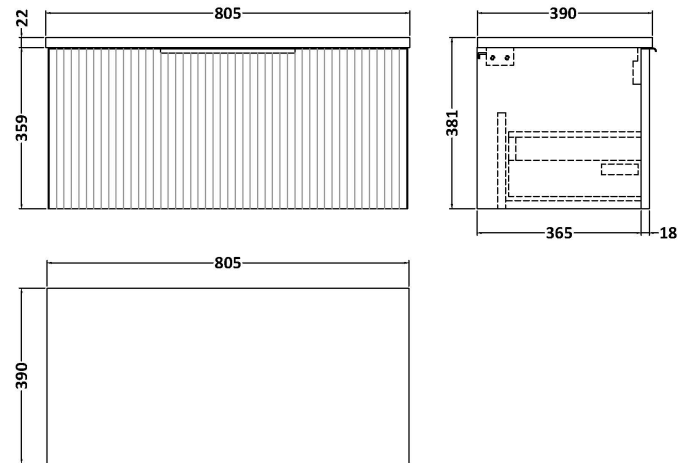

Sales Code: DFF896LCM

Description: 800 W/H Single Drawer Vanity & Laminate

Packaging Details

Barcode: 5056678455630

Sales Code: LCM800

Description: Laminate Worktop 805X390x22mm

Product Dimensions

Height (mm):	22
Width (mm):	805
Depth (mm):	390
Nett Weight (kg):	2.75

Packaging Dimensions

Height (mm):	25
Width (mm):	810
Depth (mm):	455
Gross Weight (kg):	2.75

Packaging Data

Box Colour:	Brown Cardboard Box
Box Qty:	1
Label Size:	100 x 50
Label Colour:	White Label
Label Qty:	1

Outer Box Dimensions (If Applicable)

Height (mm):	
Width (mm):	
Depth (mm):	
Gross Weight (kg):	
Barcode:	5056462624457

Product Details

Country of Origin:	United Kingdom
Fitting Instruction:	No
CE & UKCA:	N/A
FSC Certified Materials:	Yes
Colour:	Matt Carrera Marble
Construction Method:	Not Applicable
Construction Type:	Not Applicable
Cabinet Finish:	Not Applicable
Fascia Finish:	MFC Laminated
Cabinet Thickness (mm):	
Fascia Thickness (mm):	22
Drawer Included:	No
Drawer Type:	Not Applicable
No of Shelves:	0
Hinge Type:	Not Applicable
Hinge Included:	No
Adjustable Legs:	No, Not Required
Fixings Included:	No
Handle Style:	Not Applicable
Waste Shroud:	Not Applicable
Handle Included:	No
Handle Type:	Not Applicable

Sales Code: FLU896

Description: 800 W/H Single Drawer Unit

Product Dimensions

Height (mm):	359
Width (mm):	800
Depth (mm):	383
Nett Weight (kg):	17.5

Packaging Dimensions

Height (mm):	380
Width (mm):	820
Depth (mm):	405
Gross Weight (kg):	18