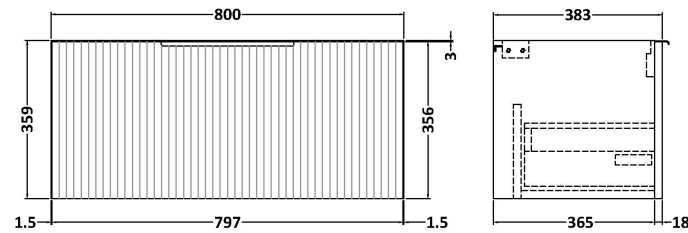

Sales Code: DFF896LCM

Description: 800 W/H Single Drawer Vanity & Laminate

Packaging Details

Barcode: 5056678455630

Sales Code: LCM800

Description: Laminate Worktop 805X390x22mm

Product Dimensions

Height (mm):	22
Width (mm):	805
Depth (mm):	390
Nett Weight (kg):	2.75

Packaging Dimensions

Height (mm):	25
Width (mm):	810
Depth (mm):	455
Gross Weight (kg):	2.75

Packaging Data

Box Colour:	Brown Cardboard Box
Box Qty:	1
Label Size:	100 x 50
Label Colour:	White Label
Label Qty:	1

Outer Box Dimensions (If Applicable)

Height (mm):	
Width (mm):	
Depth (mm):	
Gross Weight (kg):	
Barcode:	5056462624457

Product Details

Country of Origin:	United Kingdom
Fitting Instruction:	No
CE & UKCA:	N/A
FSC Certified Materials:	Yes
Colour:	Matt Carrera Marble
Construction Method:	Not Applicable
Construction Type:	Not Applicable
Cabinet Finish:	Not Applicable
Fascia Finish:	MFC Laminated
Cabinet Thickness (mm):	
Fascia Thickness (mm):	22
Drawer Included:	No
Drawer Type:	Not Applicable
No of Shelves:	0
Hinge Type:	Not Applicable
Hinge Included:	No
Adjustable Legs:	No, Not Required
Fixings Included:	No
Handle Style:	Not Applicable
Waste Shroud:	Not Applicable
Handle Included:	No
Handle Type:	Not Applicable

Sales Code: FLU896

Description: 800 W/H Single Drawer Unit

Product Dimensions

Height (mm):	359
Width (mm):	800
Depth (mm):	383
Nett Weight (kg):	17.5

Packaging Dimensions

Height (mm):	380
Width (mm):	820
Depth (mm):	405
Gross Weight (kg):	18