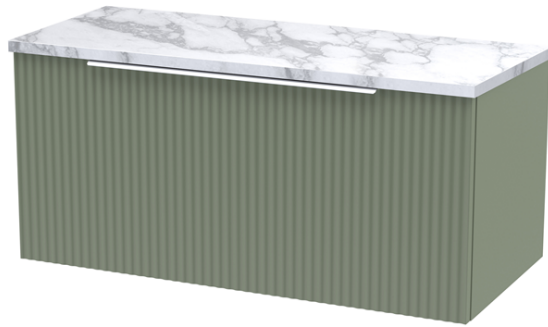

Sales Code: DFF896LCM

Description: 800 W/H Single Drawer Vanity & Laminate

Packaging Details

Barcode: 5056678455630

Sales Code: LCM800

Description: Laminate Worktop 805X390x22mm

Product Dimensions

Height (mm):	22
Width (mm):	805
Depth (mm):	390
Nett Weight (kg):	2.75

Packaging Dimensions

Height (mm):	25
Width (mm):	810
Depth (mm):	455
Gross Weight (kg):	2.75

Packaging Data

Box Colour:	Brown Cardboard Box
Box Qty:	1
Label Size:	100 x 50
Label Colour:	White Label
Label Qty:	1

Outer Box Dimensions (If Applicable)

Height (mm):	
Width (mm):	
Depth (mm):	
Gross Weight (kg):	
Barcode:	5056462624457

Product Details

Country of Origin:	United Kingdom
Fitting Instruction:	No
CE & UKCA:	N/A
FSC Certified Materials:	Yes
Colour:	Matt Carrera Marble
Construction Method:	Not Applicable
Construction Type:	Not Applicable
Cabinet Finish:	Not Applicable
Fascia Finish:	MFC Laminated
Cabinet Thickness (mm):	
Fascia Thickness (mm):	22
Drawer Included:	No
Drawer Type:	Not Applicable
No of Shelves:	0
Hinge Type:	Not Applicable
Hinge Included:	No
Adjustable Legs:	No, Not Required
Fixings Included:	No
Handle Style:	Not Applicable
Waste Shroud:	Not Applicable
Handle Included:	No
Handle Type:	Not Applicable

Sales Code: FLU896

Description: 800 W/H Single Drawer Unit

Product Dimensions

Height (mm):	359
Width (mm):	800
Depth (mm):	383
Nett Weight (kg):	17.5

Packaging Dimensions

Height (mm):	380
Width (mm):	820
Depth (mm):	405
Gross Weight (kg):	18