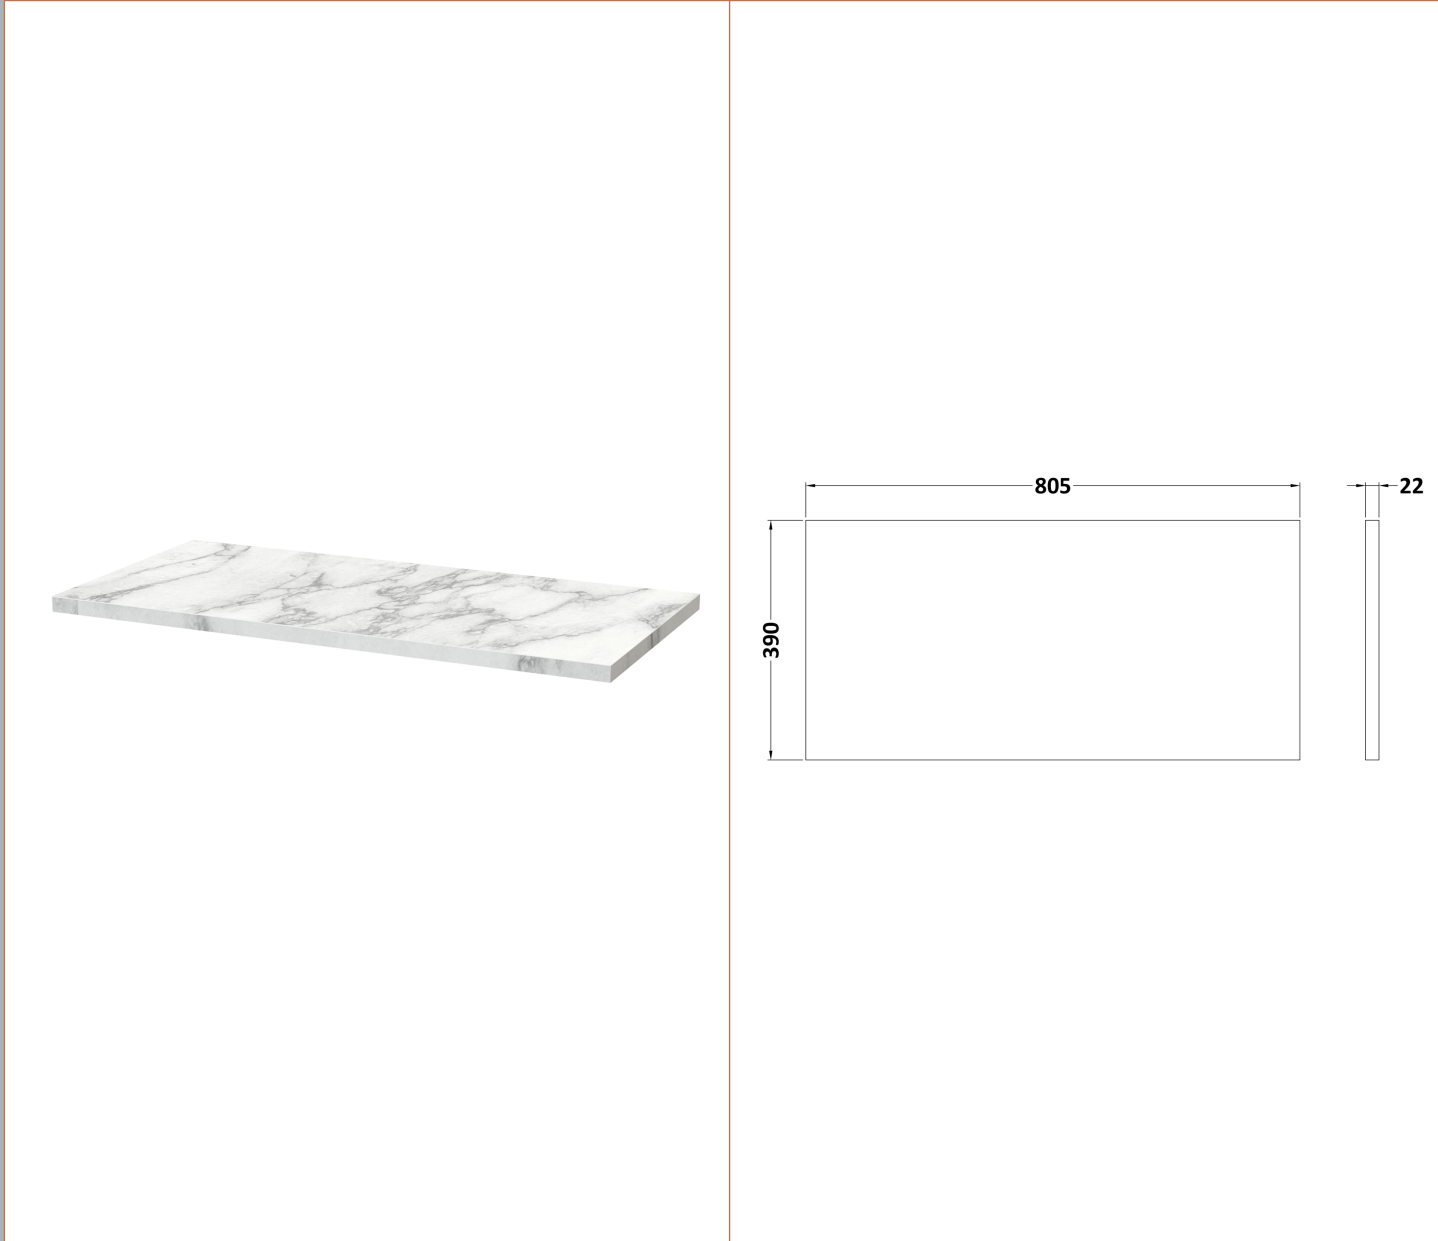

Sales Code: DFF896LCM

Description: 800 W/H Single Drawer Vanity & Laminate

Packaging Details

Barcode: 5056678455630

Sales Code: LCM800

Description: Laminate Worktop 805X390x22mm

Product Dimensions

Height (mm):	22
Width (mm):	805
Depth (mm):	390
Nett Weight (kg):	2.75

Packaging Dimensions

Height (mm):	25
Width (mm):	810
Depth (mm):	455
Gross Weight (kg):	2.75

Packaging Data

Box Colour:	Brown Cardboard Box
Box Qty:	1
Label Size:	100 x 50
Label Colour:	White Label
Label Qty:	1

Sales Code: FLU896

Description: 800 W/H Single Drawer Unit

Product Dimensions

Height (mm):	359
Width (mm):	800
Depth (mm):	383
Nett Weight (kg):	17.5

Packaging Dimensions

Height (mm):	380
Width (mm):	820
Depth (mm):	405
Gross Weight (kg):	18

Product Details

Country of Origin:	China
Fitting Instruction:	No
CE & UKCA:	
FSC Certified Materials:	Yes
Colour:	Satin Green
Construction Method:	Cam & Wood Dowel
Construction Type:	Rigid
Cabinet Finish:	MFC Painted Gloss
Fascia Finish:	Mdf Painted Gloss
Cabinet Thickness (mm):	16
Fascia Thickness (mm):	18
Drawer Included:	Yes
Drawer Type:	80mm High Metal S/C Inc Galler
No of Shelves:	0
Hinge Type:	Not Applicable
Hinge Included:	No
Adjustable Legs:	No, Not Required
Fixings Included:	Yes
Handle Style:	Modern
Waste Shroud:	Yes
Handle Included:	Yes, Supplied
Handle Type:	D-Shape