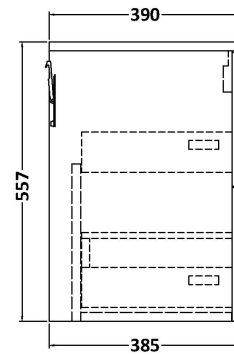

Sales Code: JNU2924W

Description: 600 Wh 2-Drawer Vanity & Worktop

Packaging Details

Barcode: 5056678454718

Sales Code: MWD2960

Description: 600 Worktop (605X390x18mm)

Product Dimensions

Height (mm):	18
Width (mm):	605
Depth (mm):	390
Nett Weight (kg):	2.5

Packaging Dimensions

Height (mm):	25
Width (mm):	625
Depth (mm):	410
Gross Weight (kg):	3

Packaging Data

Box Colour:	Brown Cardboard Box - Printed
Box Qty:	1
Label Size:	100 x 50
Label Colour:	Not Applicable
Label Qty:	0

Sales Code: NPF2924

Description: 600 W/H 2-Drawer Unit (385 Deep)

Product Dimensions

Height (mm):	539
Width (mm):	600
Depth (mm):	385
Nett Weight (kg):	22.5

Packaging Dimensions

Height (mm):	560
Width (mm):	620
Depth (mm):	405
Gross Weight (kg):	23

Packaging Data

Box Colour:	Brown Cardboard Box
Box Qty:	1
Label Size:	50 x 100
Label Colour:	White Label
Label Qty:	2

Outer Box Dimensions (If Applicable)

Height (mm):	
Width (mm):	
Depth (mm):	
Gross Weight (kg):	
Barcode:	5056678447642