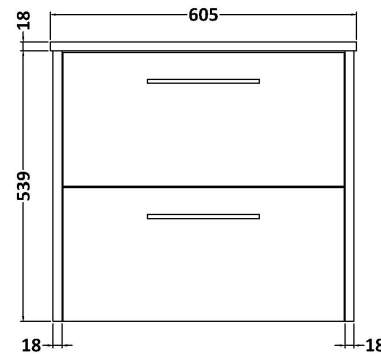

Sales Code: JNU2924W

Description: 600 Wh 2-Drawer Vanity & Worktop

Packaging Details

Barcode: 5056678454718

Sales Code: MWD2960

Description: 600 Worktop (605X390x18mm)

Product Dimensions

Height (mm):	18
Width (mm):	605
Depth (mm):	390
Nett Weight (kg):	2.5

Packaging Dimensions

Height (mm):	25
Width (mm):	625
Depth (mm):	410
Gross Weight (kg):	3

Packaging Data

Box Colour:	Brown Cardboard Box - Printed
Box Qty:	1
Label Size:	100 x 50
Label Colour:	Not Applicable
Label Qty:	0

Outer Box Dimensions (If Applicable)

Height (mm):	
Width (mm):	
Depth (mm):	
Gross Weight (kg):	
Barcode:	5056678447390

Product Details

Country of Origin:	China
Fitting Instruction:	No
CE & UKCA:	N/A
FSC Certified Materials:	Yes
Colour:	Indigo Blue
Construction Method:	Not Applicable
Construction Type:	Not Applicable
Cabinet Finish:	Not Applicable
Fascia Finish:	Mdf Painted Matt
Cabinet Thickness (mm):	
Fascia Thickness (mm):	18
Drawer Included:	Not Applicable
Drawer Type:	Not Applicable
No of Shelves:	Not Applicable
Hinge Type:	Not Applicable
Hinge Included:	Not Applicable
Adjustable Legs:	Not Applicable
Fixings Included:	Yes
Handle Style:	Not Applicable
Waste Shroud:	Not Applicable
Handle Included:	Not Applicable
Handle Type:	Not Applicable

Sales Code: NPF2924

Description: 600 W/H 2-Drawer Unit (385 Deep)

Product Dimensions

Height (mm):	539
Width (mm):	600
Depth (mm):	385
Nett Weight (kg):	22.5

Packaging Dimensions

Height (mm):	560
Width (mm):	620
Depth (mm):	405
Gross Weight (kg):	23