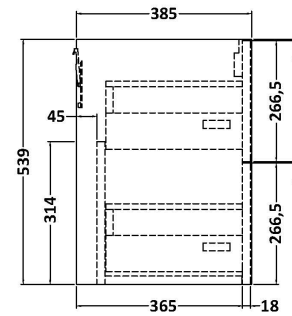

Packaging Dimensions

Height (mm):	25
Width (mm):	625
Depth (mm):	410
Gross Weight (kg):	3

Packaging Data

Box Colour:	Brown Cardboard Box - Printed
Box Qty:	1
Label Size:	100 x 50
Label Colour:	Not Applicable
Label Qty:	0

Outer Box Dimensions (If Applicable)

Height (mm):	
Width (mm):	
Depth (mm):	
Gross Weight (kg):	
Barcode:	5056678447390

Product Details

Country of Origin:	China
Fitting Instruction:	No
CE & UKCA:	N/A
FSC Certified Materials:	Yes
Colour:	Indigo Blue
Construction Method:	Not Applicable
Construction Type:	Not Applicable
Cabinet Finish:	Not Applicable
Fascia Finish:	Mdf Painted Matt
Cabinet Thickness (mm):	
Fascia Thickness (mm):	18
Drawer Included:	Not Applicable
Drawer Type:	Not Applicable
No of Shelves:	Not Applicable
Hinge Type:	Not Applicable
Hinge Included:	Not Applicable
Adjustable Legs:	Not Applicable
Fixings Included:	Yes
Handle Style:	Not Applicable
Waste Shroud:	Not Applicable
Handle Included:	Not Applicable
Handle Type:	Not Applicable

Sales Code: NPF2924

Description: 600 W/H 2-Drawer Unit (385 Deep)

Product Dimensions

Height (mm):	539
Width (mm):	600
Depth (mm):	385
Nett Weight (kg):	22.5

Packaging Dimensions

Height (mm):	560
Width (mm):	620
Depth (mm):	405
Gross Weight (kg):	23

Packaging Data

Box Colour:	Brown Cardboard Box
Box Qty:	1
Label Size:	50 x 100
Label Colour:	White Label
Label Qty:	2

Outer Box Dimensions (If Applicable)

Height (mm):	
Width (mm):	
Depth (mm):	
Gross Weight (kg):	
Barcode:	5056678447642