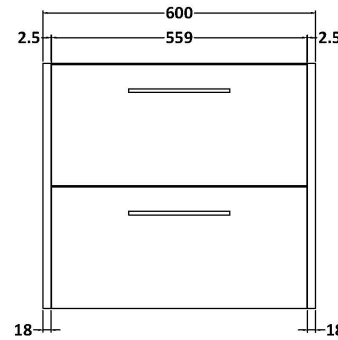

Packaging Dimensions

Height (mm):	25
Width (mm):	625
Depth (mm):	410
Gross Weight (kg):	3

Packaging Data

Box Colour:	Brown Cardboard Box - Printed
Box Qty:	1
Label Size:	100 x 50
Label Colour:	Not Applicable
Label Qty:	0

Outer Box Dimensions (If Applicable)

Height (mm):	
Width (mm):	
Depth (mm):	
Gross Weight (kg):	
Barcode:	5056678447390

Product Details

Country of Origin:	China
Fitting Instruction:	No
CE & UKCA:	N/A
FSC Certified Materials:	Yes
Colour:	Indigo Blue
Construction Method:	Not Applicable
Construction Type:	Not Applicable
Cabinet Finish:	Not Applicable
Fascia Finish:	Mdf Painted Matt
Cabinet Thickness (mm):	
Fascia Thickness (mm):	18
Drawer Included:	Not Applicable
Drawer Type:	Not Applicable
No of Shelves:	Not Applicable
Hinge Type:	Not Applicable
Hinge Included:	Not Applicable
Adjustable Legs:	Not Applicable
Fixings Included:	Yes
Handle Style:	Not Applicable
Waste Shroud:	Not Applicable
Handle Included:	Not Applicable
Handle Type:	Not Applicable

Sales Code: NPF2924

Description: 600 W/H 2-Drawer Unit (385 Deep)

Product Dimensions

Height (mm):	539
Width (mm):	600
Depth (mm):	385
Nett Weight (kg):	22.5

Packaging Dimensions

Height (mm):	560
Width (mm):	620
Depth (mm):	405
Gross Weight (kg):	23

Packaging Data

Box Colour:	Brown Cardboard Box
Box Qty:	1
Label Size:	50 x 100
Label Colour:	White Label
Label Qty:	2

Outer Box Dimensions (If Applicable)

Height (mm):	
Width (mm):	
Depth (mm):	
Gross Weight (kg):	
Barcode:	5056678447642