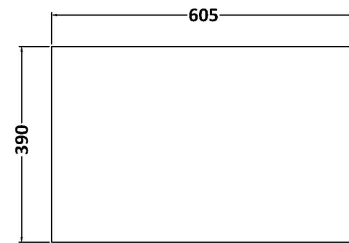

Sales Code: JNU2924W

Description: 600 Wh 2-Drawer Vanity & Worktop

Packaging Details

Barcode: 5056678454718

Sales Code: MWD2960

Description: 600 Worktop (605X390x18mm)

Product Dimensions

Height (mm):	18
Width (mm):	605
Depth (mm):	390
Nett Weight (kg):	2.5

Packaging Dimensions

Height (mm):	25
Width (mm):	625
Depth (mm):	410
Gross Weight (kg):	3

Packaging Data

Box Colour:	Brown Cardboard Box - Printed
Box Qty:	1
Label Size:	100 x 50
Label Colour:	Not Applicable
Label Qty:	0

Sales Code: NPF2924

Description: 600 W/H 2-Drawer Unit (385 Deep)

Product Dimensions

Height (mm):	539
Width (mm):	600
Depth (mm):	385
Nett Weight (kg):	22.5

Packaging Dimensions

Height (mm):	560
Width (mm):	620
Depth (mm):	405
Gross Weight (kg):	23

Packaging Data

Box Colour:	Brown Cardboard Box
Box Qty:	1
Label Size:	50 x 100
Label Colour:	White Label
Label Qty:	2

Outer Box Dimensions (If Applicable)

Height (mm):	
Width (mm):	
Depth (mm):	
Gross Weight (kg):	
Barcode:	5056678447642