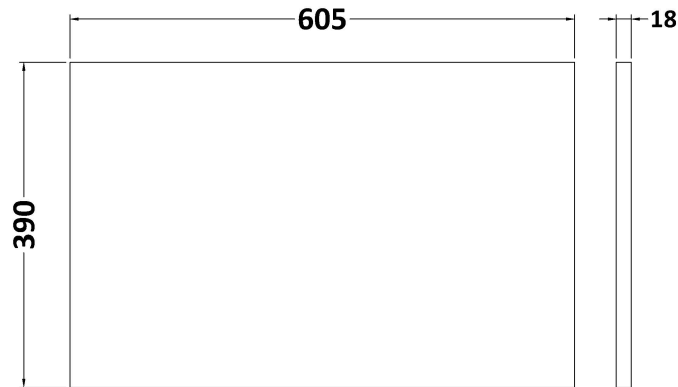

Sales Code: JNU2924W

Description: 600 Wh 2-Drawer Vanity & Worktop

Packaging Details

Barcode: 5056678454718

Sales Code: MWD2960

Description: 600 Worktop (605X390x18mm)

Product Dimensions

Height (mm):	18
Width (mm):	605
Depth (mm):	390
Nett Weight (kg):	2.5

Packaging Dimensions

Height (mm):	25
Width (mm):	625
Depth (mm):	410
Gross Weight (kg):	3

Packaging Data

Box Colour:	Brown Cardboard Box - Printed
Box Qty:	1
Label Size:	100 x 50
Label Colour:	Not Applicable
Label Qty:	0

Sales Code: NPF2924

Description: 600 W/H 2-Drawer Unit (385 Deep)

Product Dimensions

Height (mm):	539
Width (mm):	600
Depth (mm):	385
Nett Weight (kg):	22.5

Packaging Dimensions

Height (mm):	560
Width (mm):	620
Depth (mm):	405
Gross Weight (kg):	23

Packaging Data

Box Colour:	Brown Cardboard Box
Box Qty:	1
Label Size:	50 x 100
Label Colour:	White Label
Label Qty:	2

Outer Box Dimensions (If Applicable)

Height (mm):	
Width (mm):	
Depth (mm):	
Gross Weight (kg):	
Barcode:	5056678447642