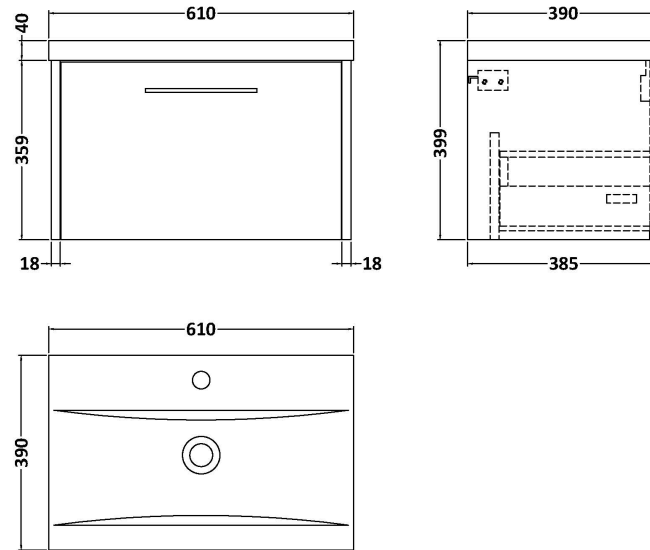

Sales Code: JNU2922A

Description: 600 Wh Single Drawer Vanity & Basin 1

Packaging Details

Barcode: 5056678454404

Sales Code: NPF2922

Description: 600 W/H 1-Drawer Unit (385 Deep)

Product Dimensions

Height (mm):	359
Width (mm):	600
Depth (mm):	385
Nett Weight (kg):	13

Packaging Dimensions

Height (mm):	380
Width (mm):	620
Depth (mm):	405
Gross Weight (kg):	13.5

Packaging Data

Box Colour:	Brown Cardboard Box
Box Qty:	1
Label Size:	50 x 100
Label Colour:	White Label
Label Qty:	2

Outer Box Dimensions (If Applicable)

Height (mm):	
Width (mm):	
Depth (mm):	
Gross Weight (kg):	
Barcode:	5056678447628

Product Details

Country of Origin:	China
Fitting Instruction:	No
CE & UKCA:	N/A
FSC Certified Materials:	Yes
Colour:	Indigo Blue
Construction Method:	Cam & Wood Dowel
Construction Type:	Rigid
Cabinet Finish:	MFC Painted Matt
Fascia Finish:	Mdf Painted Matt
Cabinet Thickness (mm):	16
Fascia Thickness (mm):	18
Drawer Included:	Yes
Drawer Type:	80mm High Metal S/C Inc Galler
No of Shelves:	0
Hinge Type:	Not Applicable
Hinge Included:	No
Adjustable Legs:	No, Not Required
Fixings Included:	Yes
Handle Style:	Modern
Waste Shroud:	Yes
Handle Included:	Yes, Supplied
Handle Type:	D-Shape

Sales Code: NVM013

Description: 600 Mid-Edged Basin 1 Th

Product Dimensions

Height (mm):	180
Width (mm):	610
Depth (mm):	390
Nett Weight (kg):	11

Packaging Dimensions

Height (mm):	200
Width (mm):	410
Depth (mm):	630
Gross Weight (kg):	11