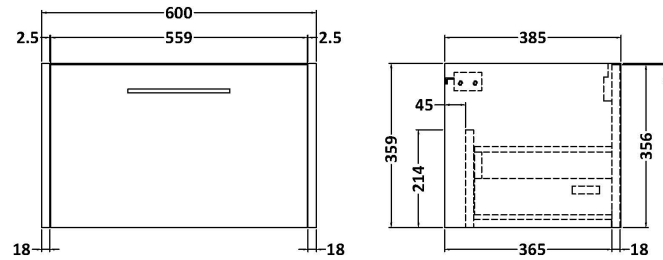

Sales Code: JNU2922A

Description: 600 Wh Single Drawer Vanity & Basin 1

Packaging Details

Barcode: 5056678454404

Sales Code: NPF2922

Description: 600 W/H 1-Drawer Unit (385 Deep)

Product Dimensions

Height (mm):	359
Width (mm):	600
Depth (mm):	385
Nett Weight (kg):	13

Packaging Dimensions

Height (mm):	380
Width (mm):	620
Depth (mm):	405
Gross Weight (kg):	13.5

Packaging Data

Box Colour:	Brown Cardboard Box
Box Qty:	1
Label Size:	50 x 100
Label Colour:	White Label
Label Qty:	2

Sales Code: NVM013

Description: 600 Mid-Edged Basin 1 Th

Product Dimensions

Height (mm):	180
Width (mm):	610
Depth (mm):	390
Nett Weight (kg):	11

Packaging Dimensions

Height (mm):	200
Width (mm):	410
Depth (mm):	630
Gross Weight (kg):	11

Packaging Data

Box Colour:	Brown Cardboard Box - Printed
Box Qty:	1
Label Size:	100 x 50
Label Colour:	White Label
Label Qty:	2

Outer Box Dimensions (If Applicable)

Height (mm):	
Width (mm):	
Depth (mm):	
Gross Weight (kg):	
Barcode:	5055369043415