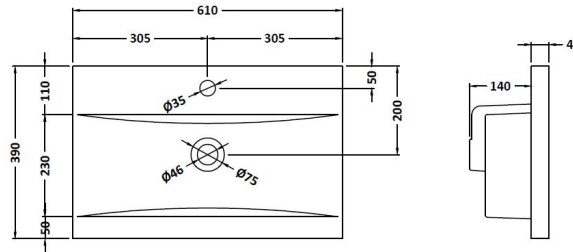

Packaging Dimensions

Height (mm):	380
Width (mm):	620
Depth (mm):	405
Gross Weight (kg):	13.5

Packaging Data

Box Colour:	Brown Cardboard Box
Box Qty:	1
Label Size:	50 x 100
Label Colour:	White Label
Label Qty:	2

Outer Box Dimensions (If Applicable)

Height (mm):	
Width (mm):	
Depth (mm):	
Gross Weight (kg):	
Barcode:	5056678447628

Product Details

Country of Origin:	China
Fitting Instruction:	No
CE & UKCA:	N/A
FSC Certified Materials:	Yes
Colour:	Indigo Blue
Construction Method:	Cam & Wood Dowel
Construction Type:	Rigid
Cabinet Finish:	MFC Painted Matt
Fascia Finish:	Mdf Painted Matt
Cabinet Thickness (mm):	16
Fascia Thickness (mm):	18
Drawer Included:	Yes
Drawer Type:	80mm High Metal S/C Inc Galler
No of Shelves:	0
Hinge Type:	Not Applicable
Hinge Included:	No
Adjustable Legs:	No, Not Required
Fixings Included:	Yes
Handle Style:	Modern
Waste Shroud:	Yes
Handle Included:	Yes, Supplied
Handle Type:	D-Shape

Sales Code: NVM013

Description: 600 Mid-Edged Basin 1 Th

Product Dimensions

Height (mm):	180
Width (mm):	610
Depth (mm):	390
Nett Weight (kg):	11

Packaging Dimensions

Height (mm):	200
Width (mm):	410
Depth (mm):	630
Gross Weight (kg):	11

Packaging Data

Box Colour:	Brown Cardboard Box - Printed
Box Qty:	1
Label Size:	100 x 50
Label Colour:	White Label
Label Qty:	2

Outer Box Dimensions (If Applicable)

Height (mm):	
Width (mm):	
Depth (mm):	
Gross Weight (kg):	
Barcode:	5055369043415