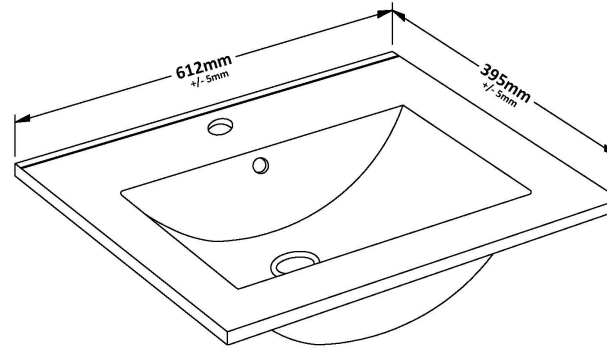

Packaging Dimensions

Height (mm):	380
Width (mm):	620
Depth (mm):	405
Gross Weight (kg):	13.5

Packaging Data

Box Colour:	Brown Cardboard Box
Box Qty:	1
Label Size:	50 x 100
Label Colour:	White Label
Label Qty:	2

Outer Box Dimensions (If Applicable)

Height (mm):	
Width (mm):	
Depth (mm):	
Gross Weight (kg):	
Barcode:	5056678447628

Product Details

Country of Origin:	China
Fitting Instruction:	No
CE & UKCA:	N/A
FSC Certified Materials:	Yes
Colour:	Indigo Blue
Construction Method:	Cam & Wood Dowel
Construction Type:	Rigid
Cabinet Finish:	MFC Painted Matt
Fascia Finish:	Mdf Painted Matt
Cabinet Thickness (mm):	16
Fascia Thickness (mm):	18
Drawer Included:	Yes
Drawer Type:	80mm High Metal S/C Inc Galler
No of Shelves:	0
Hinge Type:	Not Applicable
Hinge Included:	No
Adjustable Legs:	No, Not Required
Fixings Included:	Yes
Handle Style:	Modern
Waste Shroud:	Yes
Handle Included:	Yes, Supplied
Handle Type:	D-Shape

Sales Code: NVM003

Description: Minimalist Basin 600mm

Product Dimensions

Height (mm):	170
Width (mm):	600
Depth (mm):	390
Nett Weight (kg):	10.76

Packaging Dimensions

Height (mm):	200
Width (mm):	400
Depth (mm):	620
Gross Weight (kg):	10.76

Packaging Data

Box Colour:	Brown Cardboard Box - Printed
Box Qty:	1
Label Size:	100 x 50
Label Colour:	White Label
Label Qty:	2

Outer Box Dimensions (If Applicable)

Height (mm):	
Width (mm):	
Depth (mm):	
Gross Weight (kg):	
Barcode:	5055146194668