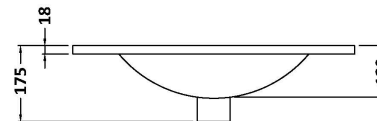

Packaging Dimensions

Height (mm):	380
Width (mm):	620
Depth (mm):	405
Gross Weight (kg):	13.5

Packaging Data

Box Colour:	Brown Cardboard Box
Box Qty:	1
Label Size:	50 x 100
Label Colour:	White Label
Label Qty:	2

Outer Box Dimensions (If Applicable)

Height (mm):	
Width (mm):	
Depth (mm):	
Gross Weight (kg):	
Barcode:	5056678447628

Product Details

Country of Origin:	China
Fitting Instruction:	No
CE & UKCA:	N/A
FSC Certified Materials:	Yes
Colour:	Indigo Blue
Construction Method:	Cam & Wood Dowel
Construction Type:	Rigid
Cabinet Finish:	MFC Painted Matt
Fascia Finish:	Mdf Painted Matt
Cabinet Thickness (mm):	16
Fascia Thickness (mm):	18
Drawer Included:	Yes
Drawer Type:	80mm High Metal S/C Inc Galler
No of Shelves:	0
Hinge Type:	Not Applicable
Hinge Included:	No
Adjustable Legs:	No, Not Required
Fixings Included:	Yes
Handle Style:	Modern
Waste Shroud:	Yes
Handle Included:	Yes, Supplied
Handle Type:	D-Shape

Sales Code: NVM003

Description: Minimalist Basin 600mm

Product Dimensions

Height (mm):	170
Width (mm):	600
Depth (mm):	390
Nett Weight (kg):	10.76

Packaging Dimensions

Height (mm):	200
Width (mm):	400
Depth (mm):	620
Gross Weight (kg):	10.76

Packaging Data

Box Colour:	Brown Cardboard Box - Printed
Box Qty:	1
Label Size:	100 x 50
Label Colour:	White Label
Label Qty:	2

Outer Box Dimensions (If Applicable)

Height (mm):	
Width (mm):	
Depth (mm):	
Gross Weight (kg):	
Barcode:	5055146194668