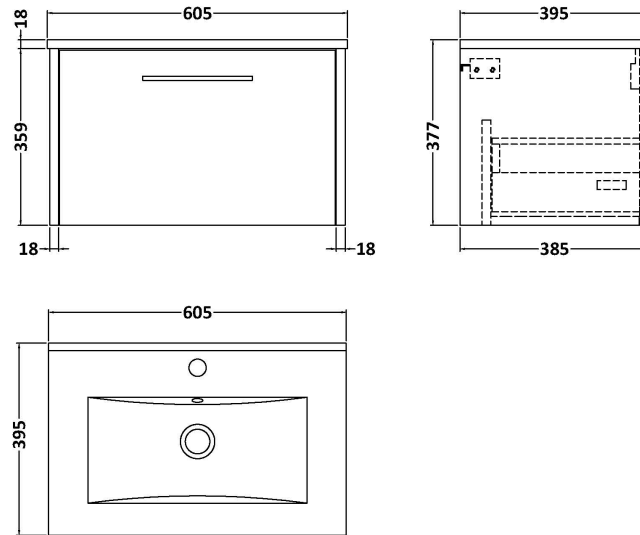

Sales Code: JNU2922B

Description: 600 Wh Single Drawer Vanity & Basin 2

Packaging Details

Barcode: 5056678454411

Sales Code: NPF2922

Description: 600 W/H 1-Drawer Unit (385 Deep)

Product Dimensions

Height (mm):	359
Width (mm):	600
Depth (mm):	385
Nett Weight (kg):	13

Packaging Dimensions

Height (mm):	380
Width (mm):	620
Depth (mm):	405
Gross Weight (kg):	13.5

Packaging Data

Box Colour:	Brown Cardboard Box
Box Qty:	1
Label Size:	50 x 100
Label Colour:	White Label
Label Qty:	2

Outer Box Dimensions (If Applicable)

Height (mm):	
Width (mm):	
Depth (mm):	
Gross Weight (kg):	
Barcode:	5056678447628

Product Details

Country of Origin:	China
Fitting Instruction:	No
CE & UKCA:	N/A
FSC Certified Materials:	Yes
Colour:	Indigo Blue
Construction Method:	Cam & Wood Dowel
Construction Type:	Rigid
Cabinet Finish:	MFC Painted Matt
Fascia Finish:	Mdf Painted Matt
Cabinet Thickness (mm):	16
Fascia Thickness (mm):	18
Drawer Included:	Yes
Drawer Type:	80mm High Metal S/C Inc Galler
No of Shelves:	0
Hinge Type:	Not Applicable
Hinge Included:	No
Adjustable Legs:	No, Not Required
Fixings Included:	Yes
Handle Style:	Modern
Waste Shroud:	Yes
Handle Included:	Yes, Supplied
Handle Type:	D-Shape

Sales Code: NVM003

Description: Minimalist Basin 600mm

Product Dimensions

Height (mm):	170
Width (mm):	600
Depth (mm):	390
Nett Weight (kg):	10.76

Packaging Dimensions

Height (mm):	200
Width (mm):	400
Depth (mm):	620
Gross Weight (kg):	10.76