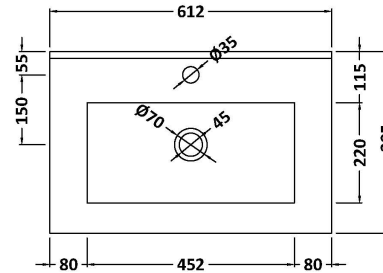

Packaging Dimensions

Height (mm):	380
Width (mm):	620
Depth (mm):	405
Gross Weight (kg):	13.5

Packaging Data

Box Colour:	Brown Cardboard Box
Box Qty:	1
Label Size:	50 x 100
Label Colour:	White Label
Label Qty:	2

Outer Box Dimensions (If Applicable)

Height (mm):	
Width (mm):	
Depth (mm):	
Gross Weight (kg):	
Barcode:	5056678447628

Product Details

Country of Origin:	China
Fitting Instruction:	No
CE & UKCA:	N/A
FSC Certified Materials:	Yes
Colour:	Indigo Blue
Construction Method:	Cam & Wood Dowel
Construction Type:	Rigid
Cabinet Finish:	MFC Painted Matt
Fascia Finish:	Mdf Painted Matt
Cabinet Thickness (mm):	16
Fascia Thickness (mm):	18
Drawer Included:	Yes
Drawer Type:	80mm High Metal S/C Inc Galler
No of Shelves:	0
Hinge Type:	Not Applicable
Hinge Included:	No
Adjustable Legs:	No, Not Required
Fixings Included:	Yes
Handle Style:	Modern
Waste Shroud:	Yes
Handle Included:	Yes, Supplied
Handle Type:	D-Shape

Sales Code: NVM003

Description: Minimalist Basin 600mm

Product Dimensions

Height (mm):	170
Width (mm):	600
Depth (mm):	390
Nett Weight (kg):	10.76

Packaging Dimensions

Height (mm):	200
Width (mm):	400
Depth (mm):	620
Gross Weight (kg):	10.76

Packaging Data

Box Colour:	Brown Cardboard Box - Printed
Box Qty:	1
Label Size:	100 x 50
Label Colour:	White Label
Label Qty:	2

Outer Box Dimensions (If Applicable)

Height (mm):	
Width (mm):	
Depth (mm):	
Gross Weight (kg):	
Barcode:	5055146194668