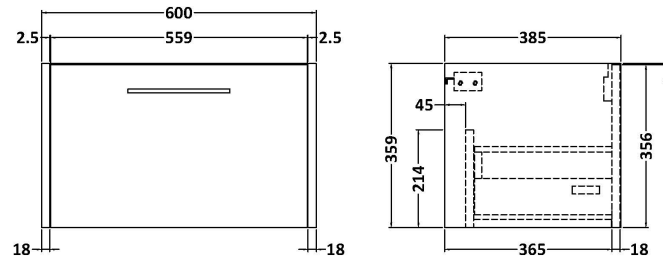

Sales Code: JNU2922B

Description: 600 Wh Single Drawer Vanity & Basin 2

Packaging Details

Barcode: 5056678454411

Sales Code: NPF2922

Description: 600 W/H 1-Drawer Unit (385 Deep)

Product Dimensions

Height (mm):	359
Width (mm):	600
Depth (mm):	385
Nett Weight (kg):	13

Packaging Dimensions

Height (mm):	380
Width (mm):	620
Depth (mm):	405
Gross Weight (kg):	13.5

Packaging Data

Box Colour:	Brown Cardboard Box
Box Qty:	1
Label Size:	50 x 100
Label Colour:	White Label
Label Qty:	2

Sales Code: NVM003

Description: Minimalist Basin 600mm

Product Dimensions

Height (mm):	170
Width (mm):	600
Depth (mm):	390
Nett Weight (kg):	10.76

Packaging Dimensions

Height (mm):	200
Width (mm):	400
Depth (mm):	620
Gross Weight (kg):	10.76

Packaging Data

Box Colour:	Brown Cardboard Box - Printed
Box Qty:	1
Label Size:	100 x 50
Label Colour:	White Label
Label Qty:	2

Outer Box Dimensions (If Applicable)

Height (mm):	
Width (mm):	
Depth (mm):	
Gross Weight (kg):	
Barcode:	5055146194668