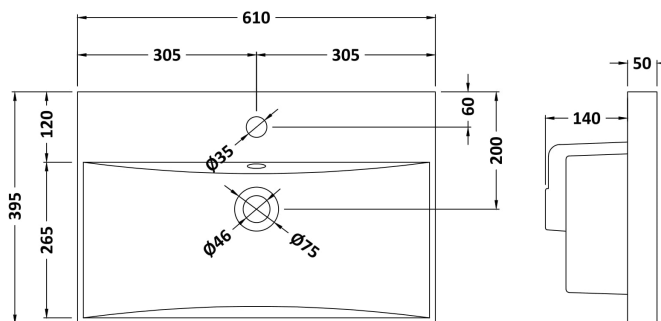

Packaging Dimensions

Height (mm):	380
Width (mm):	620
Depth (mm):	405
Gross Weight (kg):	13.5

Packaging Data

Box Colour:	Brown Cardboard Box
Box Qty:	1
Label Size:	50 x 100
Label Colour:	White Label
Label Qty:	2

Outer Box Dimensions (If Applicable)

Height (mm):	
Width (mm):	
Depth (mm):	
Gross Weight (kg):	
Barcode:	5056678447628

Product Details

Country of Origin:	China
Fitting Instruction:	No
CE & UKCA:	N/A
FSC Certified Materials:	Yes
Colour:	Indigo Blue
Construction Method:	Cam & Wood Dowel
Construction Type:	Rigid
Cabinet Finish:	MFC Painted Matt
Fascia Finish:	Mdf Painted Matt
Cabinet Thickness (mm):	16
Fascia Thickness (mm):	18
Drawer Included:	Yes
Drawer Type:	80mm High Metal S/C Inc Galler
No of Shelves:	0
Hinge Type:	Not Applicable
Hinge Included:	No
Adjustable Legs:	No, Not Required
Fixings Included:	Yes
Handle Style:	Modern
Waste Shroud:	Yes
Handle Included:	Yes, Supplied
Handle Type:	D-Shape

Sales Code: NVM033

Description: 600 Thin Edged Basin 1Th

Product Dimensions

Height (mm):	170
Width (mm):	610
Depth (mm):	395
Nett Weight (kg):	11

Packaging Dimensions

Height (mm):	190
Width (mm):	630
Depth (mm):	415
Gross Weight (kg):	11.5

Packaging Data

Box Colour:	Brown Cardboard Box - Printed
Box Qty:	1
Label Size:	100 x 50
Label Colour:	White Label
Label Qty:	2

Outer Box Dimensions (If Applicable)

Height (mm):	
Width (mm):	
Depth (mm):	
Gross Weight (kg):	
Barcode:	5056211853428