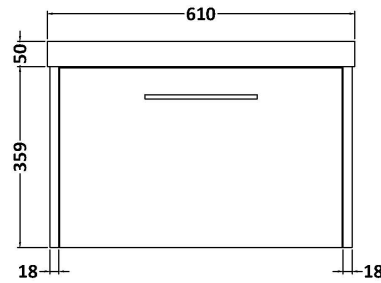

Sales Code: JNU2922D

Description: 600 Wh Single Drawer Vanity & Basin 3

Packaging Details

Barcode: 5056678454435

Sales Code: NPF2922

Description: 600 W/H 1-Drawer Unit (385 Deep)

Product Dimensions

Height (mm):	359
Width (mm):	600
Depth (mm):	385
Nett Weight (kg):	13

Packaging Dimensions

Height (mm):	380
Width (mm):	620
Depth (mm):	405
Gross Weight (kg):	13.5

Packaging Data

Box Colour:	Brown Cardboard Box
Box Qty:	1
Label Size:	50 x 100
Label Colour:	White Label
Label Qty:	2

Sales Code: NVM033

Description: 600 Thin Edged Basin 1Th

Product Dimensions

Height (mm):	170
Width (mm):	610
Depth (mm):	395
Nett Weight (kg):	11

Packaging Dimensions

Height (mm):	190
Width (mm):	630
Depth (mm):	415
Gross Weight (kg):	11.5

Packaging Data

Box Colour:	Brown Cardboard Box - Printed
Box Qty:	1
Label Size:	100 x 50
Label Colour:	White Label
Label Qty:	2

Outer Box Dimensions (If Applicable)

Height (mm):	
Width (mm):	
Depth (mm):	
Gross Weight (kg):	
Barcode:	5056211853428