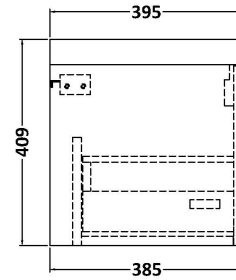

Sales Code: JNU2922D

Description: 600 Wh Single Drawer Vanity & Basin 3

Packaging Details

Barcode: 5056678454435

Sales Code: NPF2922

Description: 600 W/H 1-Drawer Unit (385 Deep)

Product Dimensions

Height (mm):	359
Width (mm):	600
Depth (mm):	385
Nett Weight (kg):	13

Packaging Dimensions

Height (mm):	380
Width (mm):	620
Depth (mm):	405
Gross Weight (kg):	13.5

Packaging Data

Box Colour:	Brown Cardboard Box
Box Qty:	1
Label Size:	50 x 100
Label Colour:	White Label
Label Qty:	2

Sales Code: NVM033

Description: 600 Thin Edged Basin 1Th

Product Dimensions

Height (mm):	170
Width (mm):	610
Depth (mm):	395
Nett Weight (kg):	11

Packaging Dimensions

Height (mm):	190
Width (mm):	630
Depth (mm):	415
Gross Weight (kg):	11.5

Packaging Data

Box Colour:	Brown Cardboard Box - Printed
Box Qty:	1
Label Size:	100 x 50
Label Colour:	White Label
Label Qty:	2

Outer Box Dimensions (If Applicable)

Height (mm):	
Width (mm):	
Depth (mm):	
Gross Weight (kg):	
Barcode:	5056211853428