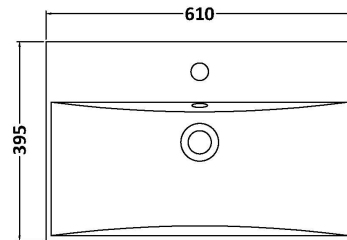

Sales Code: JNU2922D

Description: 600 Wh Single Drawer Vanity & Basin 3

Packaging Details

Barcode: 5056678454435