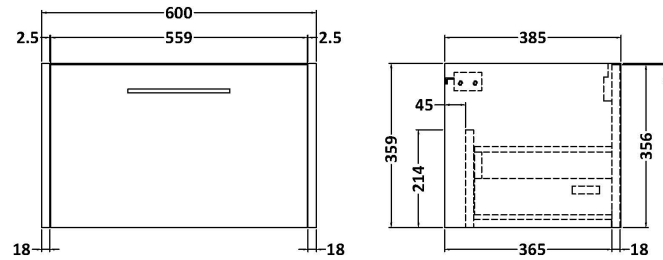

Sales Code: JNU2922D

Description: 600 Wh Single Drawer Vanity & Basin 3

Packaging Details

Barcode: 5056678454435

Sales Code: NPF2922

Description: 600 W/H 1-Drawer Unit (385 Deep)

Product Dimensions

Height (mm):	359
Width (mm):	600
Depth (mm):	385
Nett Weight (kg):	13

Packaging Dimensions

Height (mm):	380
Width (mm):	620
Depth (mm):	405
Gross Weight (kg):	13.5

Packaging Data

Box Colour:	Brown Cardboard Box
Box Qty:	1
Label Size:	50 x 100
Label Colour:	White Label
Label Qty:	2

Sales Code: NVM033

Description: 600 Thin Edged Basin 1Th

Product Dimensions

Height (mm):	170
Width (mm):	610
Depth (mm):	395
Nett Weight (kg):	11

Packaging Dimensions

Height (mm):	190
Width (mm):	630
Depth (mm):	415
Gross Weight (kg):	11.5

Packaging Data

Box Colour:	Brown Cardboard Box - Printed
Box Qty:	1
Label Size:	100 x 50
Label Colour:	White Label
Label Qty:	2

Outer Box Dimensions (If Applicable)

Height (mm):	
Width (mm):	
Depth (mm):	
Gross Weight (kg):	
Barcode:	5056211853428