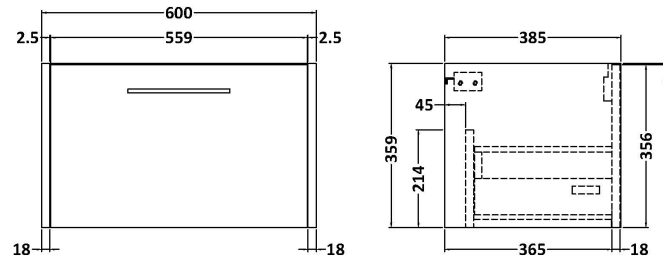

Sales Code: JNU2922G

Description: 600 Wh Single Drawer Vanity & Basin 4

Packaging Details

Barcode: 5056678454459

Sales Code: NPF2922

Description: 600 W/H 1-Drawer Unit (385 Deep)

Product Dimensions

Height (mm):	359
Width (mm):	600
Depth (mm):	385
Nett Weight (kg):	13

Packaging Dimensions

Height (mm):	380
Width (mm):	620
Depth (mm):	405
Gross Weight (kg):	13.5

Packaging Data

Box Colour:	Brown Cardboard Box
Box Qty:	1
Label Size:	50 x 100
Label Colour:	White Label
Label Qty:	2

Sales Code: NVM043

Description: 600 Curved Basin 1Th

Product Dimensions

Height (mm):	160
Width (mm):	610
Depth (mm):	440
Nett Weight (kg):	11

Packaging Dimensions

Height (mm):	190
Width (mm):	630
Depth (mm):	415
Gross Weight (kg):	11.5

Packaging Data

Box Colour:	Brown Cardboard Box - Printed
Box Qty:	1
Label Size:	100 x 50
Label Colour:	White Label
Label Qty:	2

Outer Box Dimensions (If Applicable)

Height (mm):	
Width (mm):	
Depth (mm):	
Gross Weight (kg):	
Barcode:	5056462620961