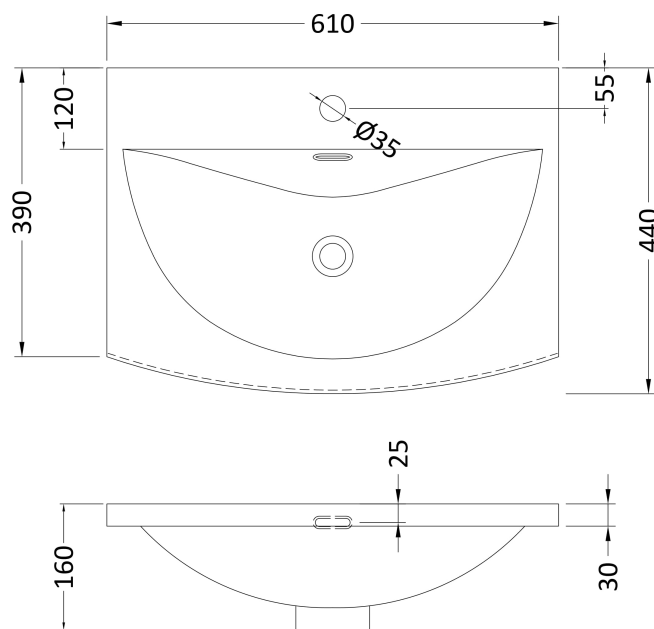

Packaging Dimensions

Height (mm):	380
Width (mm):	620
Depth (mm):	405
Gross Weight (kg):	13.5

Packaging Data

Box Colour:	Brown Cardboard Box
Box Qty:	1
Label Size:	50 x 100
Label Colour:	White Label
Label Qty:	2

Outer Box Dimensions (If Applicable)

Height (mm):	
Width (mm):	
Depth (mm):	
Gross Weight (kg):	
Barcode:	5056678447628

Product Details

Country of Origin:	China
Fitting Instruction:	No
CE & UKCA:	N/A
FSC Certified Materials:	Yes
Colour:	Indigo Blue
Construction Method:	Cam & Wood Dowel
Construction Type:	Rigid
Cabinet Finish:	MFC Painted Matt
Fascia Finish:	Mdf Painted Matt
Cabinet Thickness (mm):	16
Fascia Thickness (mm):	18
Drawer Included:	Yes
Drawer Type:	80mm High Metal S/C Inc Galler
No of Shelves:	0
Hinge Type:	Not Applicable
Hinge Included:	No
Adjustable Legs:	No, Not Required
Fixings Included:	Yes
Handle Style:	Modern
Waste Shroud:	Yes
Handle Included:	Yes, Supplied
Handle Type:	D-Shape

Sales Code: NVM043

Description: 600 Curved Basin 1Th

Product Dimensions

Height (mm):	160
Width (mm):	610
Depth (mm):	440
Nett Weight (kg):	11

Packaging Dimensions

Height (mm):	190
Width (mm):	630
Depth (mm):	415
Gross Weight (kg):	11.5

Packaging Data

Box Colour:	Brown Cardboard Box - Printed
Box Qty:	1
Label Size:	100 x 50
Label Colour:	White Label
Label Qty:	2

Outer Box Dimensions (If Applicable)

Height (mm):	
Width (mm):	
Depth (mm):	
Gross Weight (kg):	
Barcode:	5056462620961