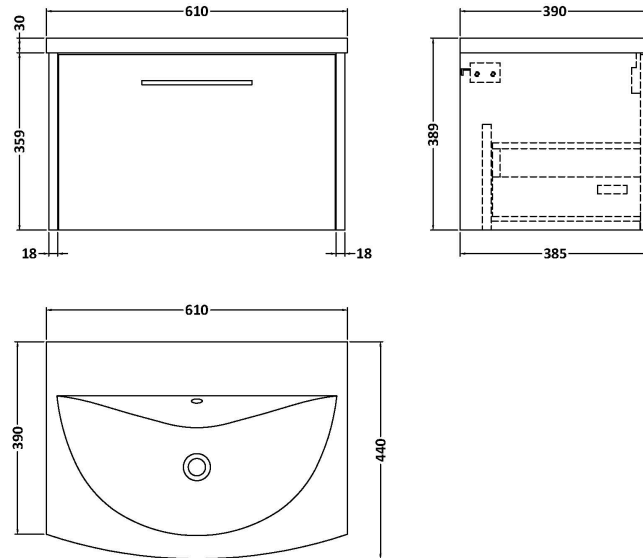

Sales Code: JNU2922G

Description: 600 Wh Single Drawer Vanity & Basin 4

Packaging Details

Barcode: 5056678454459

Sales Code: NPF2922

Description: 600 W/H 1-Drawer Unit (385 Deep)

Product Dimensions

Height (mm):	359
Width (mm):	600
Depth (mm):	385
Nett Weight (kg):	13

Packaging Dimensions

Height (mm):	380
Width (mm):	620
Depth (mm):	405
Gross Weight (kg):	13.5

Packaging Data

Box Colour:	Brown Cardboard Box
Box Qty:	1
Label Size:	50 x 100
Label Colour:	White Label
Label Qty:	2

Sales Code: NVM043

Description: 600 Curved Basin 1Th

Product Dimensions

Height (mm):	160
Width (mm):	610
Depth (mm):	440
Nett Weight (kg):	11

Packaging Dimensions

Height (mm):	190
Width (mm):	630
Depth (mm):	415
Gross Weight (kg):	11.5

Packaging Data

Box Colour:	Brown Cardboard Box - Printed
Box Qty:	1
Label Size:	100 x 50
Label Colour:	White Label
Label Qty:	2

Outer Box Dimensions (If Applicable)

Height (mm):	
Width (mm):	
Depth (mm):	
Gross Weight (kg):	
Barcode:	5056462620961