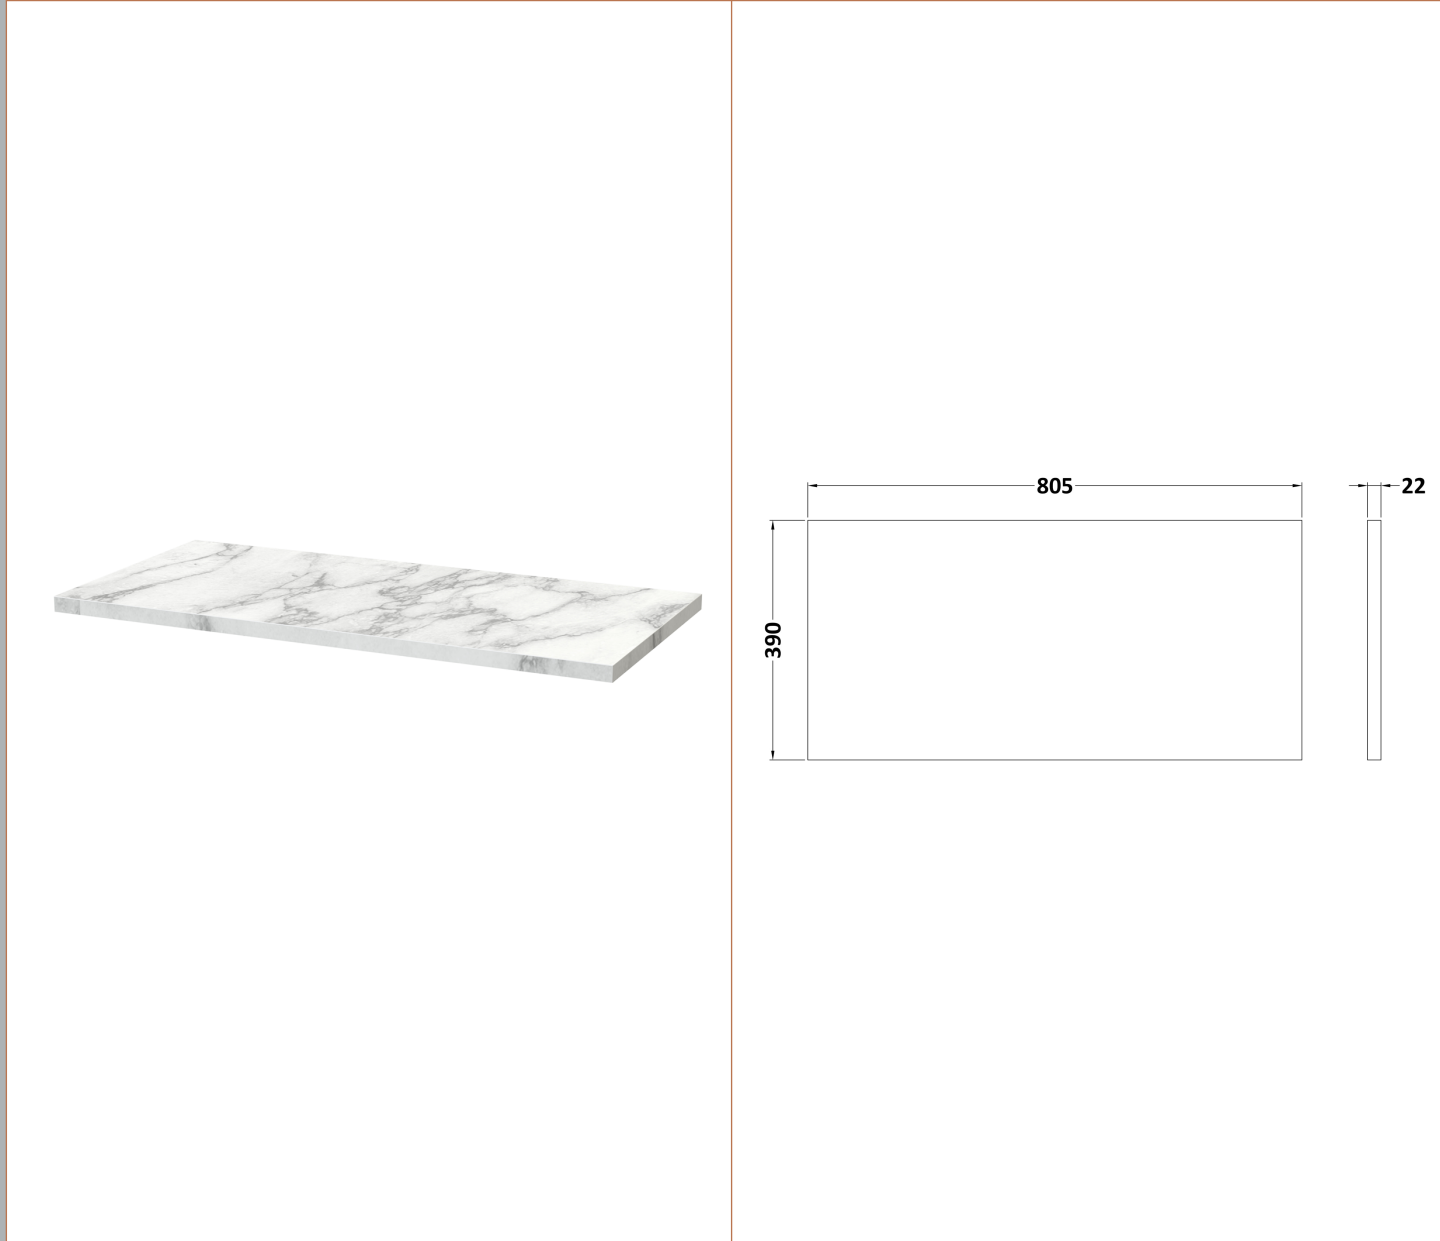

**Sales Code:** URB1406LCM

**Description:** 800 W/H 2-Drawer Unit & Laminate Top

**Packaging Details**

Barcode: 5056678456224

**Sales Code:** LCM800

**Description:** Laminate Worktop 805X390x22mm

**Product Dimensions**

Height (mm):	22
Width (mm):	805
Depth (mm):	390
Nett Weight (kg):	2.75

**Packaging Dimensions**

Height (mm):	25
Width (mm):	810
Depth (mm):	455
Gross Weight (kg):	2.75

**Packaging Data**

Box Colour:	Brown Cardboard Box
Box Qty:	1
Label Size:	100 x 50
Label Colour:	White Label
Label Qty:	1

### Product Dimensions

Height (mm):	500
Width (mm):	810
Depth (mm):	383
Nett Weight (kg):	24.5

### Packaging Dimensions

Height (mm):	500
Width (mm):	795
Depth (mm):	383
Gross Weight (kg):	25