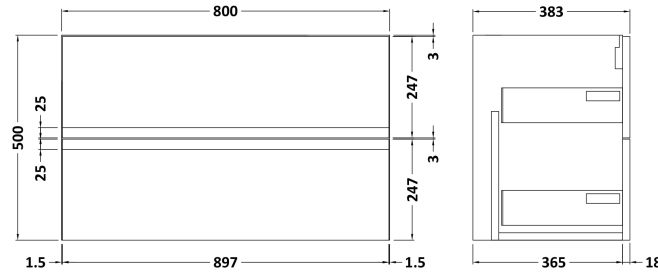

Height (mm):	22
Width (mm):	805
Depth (mm):	390
Nett Weight (kg):	2.75

**Packaging Dimensions**

Height (mm):	25
Width (mm):	810
Depth (mm):	455
Gross Weight (kg):	2.75

**Packaging Data**

Box Colour:	Brown Cardboard Box
Box Qty:	1
Label Size:	100 x 50
Label Colour:	White Label
Label Qty:	1

**Outer Box Dimensions (If Applicable)**

Height (mm):	
Width (mm):	
Depth (mm):	
Gross Weight (kg):	
Barcode:	5056462624457

**Product Details**

Country of Origin:	United Kingdom
Fitting Instruction:	No
CE & UKCA:	N/A
FSC Certified Materials:	Yes
Colour:	Matt Carrera Marble
Construction Method:	Not Applicable
Construction Type:	Not Applicable
Cabinet Finish:	Not Applicable
Fascia Finish:	MFC Laminated
Cabinet Thickness (mm):	
Fascia Thickness (mm):	22
Drawer Included:	No
Drawer Type:	Not Applicable
No of Shelves:	0
Hinge Type:	Not Applicable
Hinge Included:	No
Adjustable Legs:	No, Not Required
Fixings Included:	No
Handle Style:	Not Applicable
Waste Shroud:	Not Applicable
Handle Included:	No
Handle Type:	Not Applicable

### Product Dimensions

Height (mm):	500
Width (mm):	810
Depth (mm):	383
Nett Weight (kg):	24.5

### Packaging Dimensions

Height (mm):	500
Width (mm):	795
Depth (mm):	383
Gross Weight (kg):	25