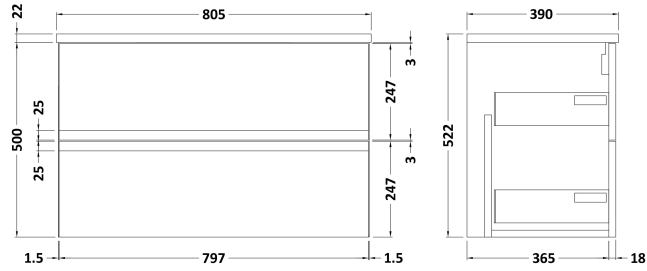

**Sales Code:** URB1406LCM

**Description:** 800 W/H 2-Drawer Unit & Laminate Top

**Packaging Details**

Barcode: 5056678456224

**Sales Code:** LCM800

**Description:** Laminate Worktop 805X390x22mm

**Product Dimensions**

Height (mm):	22
Width (mm):	805
Depth (mm):	390
Nett Weight (kg):	2.75

**Packaging Dimensions**

Height (mm):	25
Width (mm):	810
Depth (mm):	455
Gross Weight (kg):	2.75

**Packaging Data**

Box Colour:	Brown Cardboard Box
Box Qty:	1
Label Size:	100 x 50
Label Colour:	White Label
Label Qty:	1

### Product Dimensions

Height (mm):	500
Width (mm):	810
Depth (mm):	383
Nett Weight (kg):	24.5

### Packaging Dimensions

Height (mm):	500
Width (mm):	795
Depth (mm):	383
Gross Weight (kg):	25