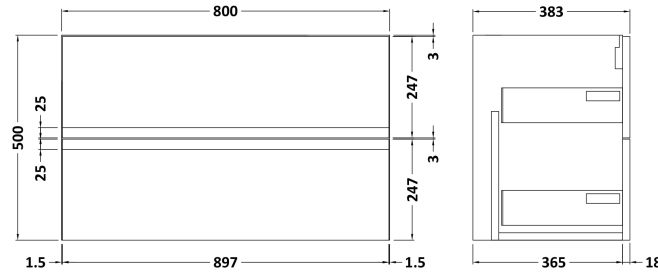

### Packaging Details

Barcode: 5056678456286

**Sales Code:** LCM800

**Description:** Laminate Worktop 805X390x22mm

**Product Dimensions**

Height (mm):	22
Width (mm):	805
Depth (mm):	390
Nett Weight (kg):	2.75

**Packaging Dimensions**

Height (mm):	25
Width (mm):	810
Depth (mm):	455
Gross Weight (kg):	2.75

**Packaging Data**

Box Colour:	Brown Cardboard Box
Box Qty:	1
Label Size:	100 x 50
Label Colour:	White Label
Label Qty:	1

### Product Dimensions

Height (mm):	500
Width (mm):	810
Depth (mm):	383
Nett Weight (kg):	24.5

### Packaging Dimensions

Height (mm):	500
Width (mm):	795
Depth (mm):	383
Gross Weight (kg):	25