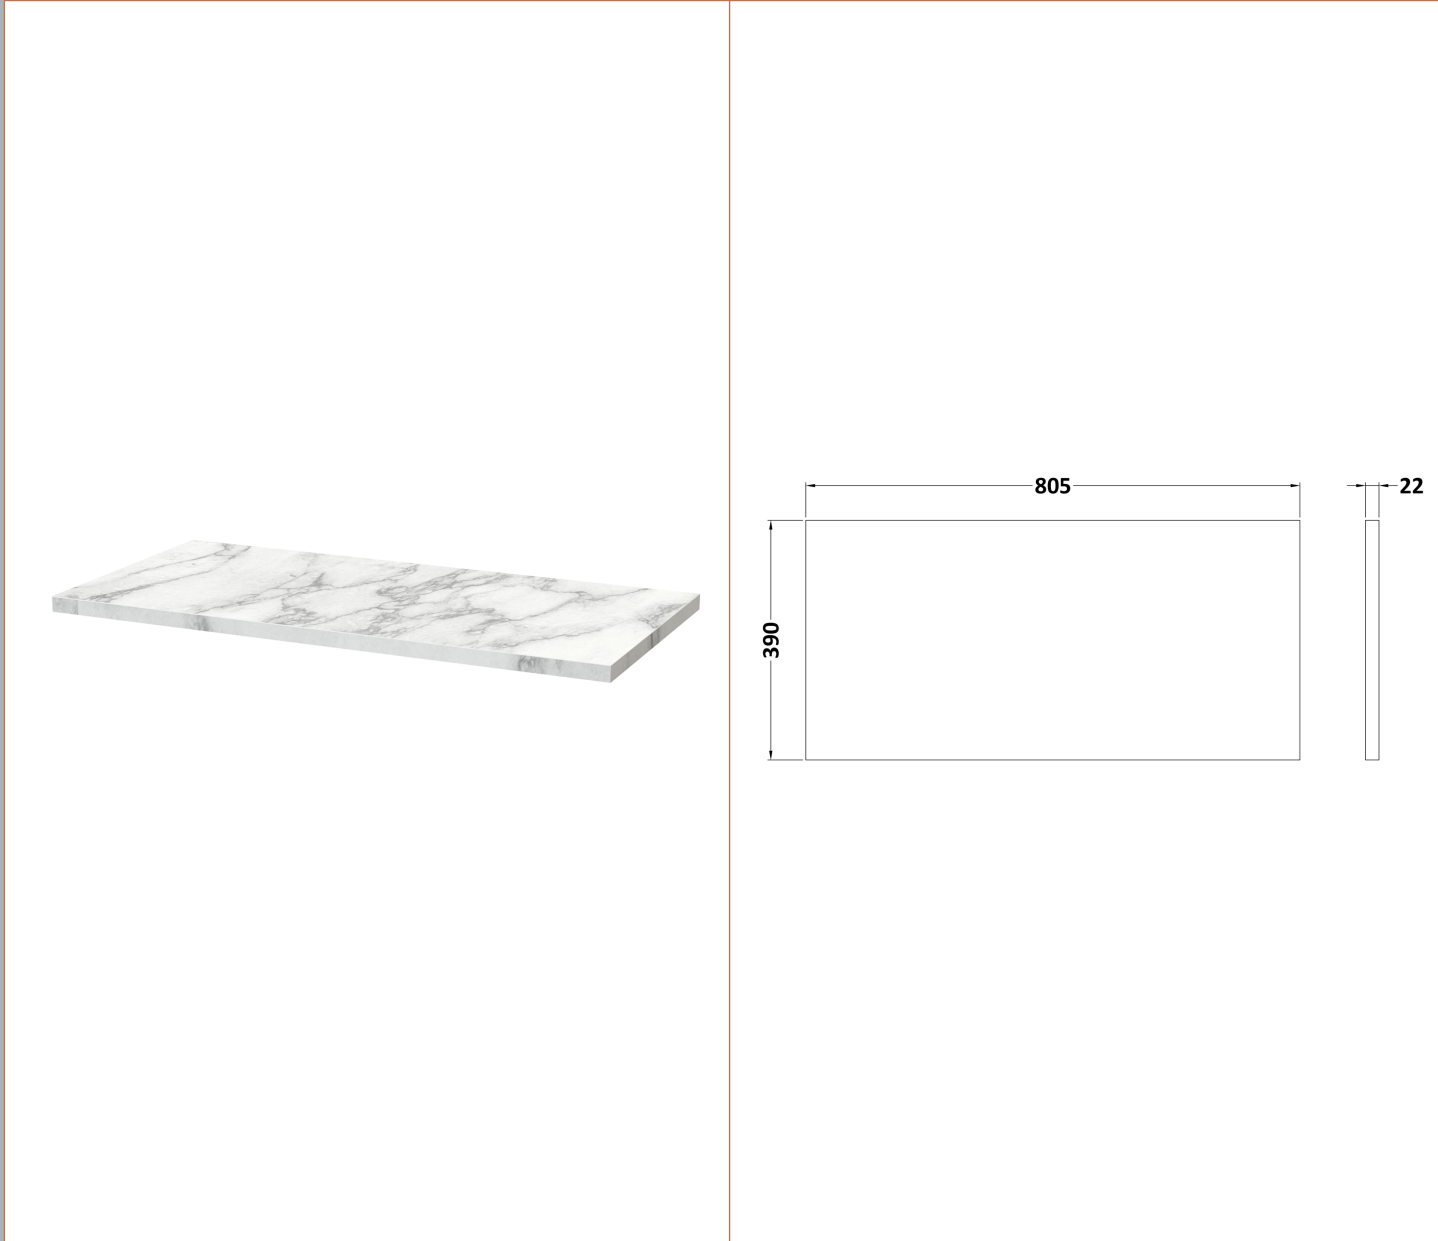

**Sales Code:** URB806LCM

**Description:** 800 W/H 2-Drawer Unit & Laminate Top

### Packaging Details

Barcode: 5056678456286

**Sales Code:** LCM800

**Description:** Laminate Worktop 805X390x22mm

**Product Dimensions**

Height (mm):	22
Width (mm):	805
Depth (mm):	390
Nett Weight (kg):	2.75

**Packaging Dimensions**

Height (mm):	25
Width (mm):	810
Depth (mm):	455
Gross Weight (kg):	2.75

**Packaging Data**

Box Colour:	Brown Cardboard Box
Box Qty:	1
Label Size:	100 x 50
Label Colour:	White Label
Label Qty:	1

### Product Dimensions

Height (mm):	500
Width (mm):	810
Depth (mm):	383
Nett Weight (kg):	24.5