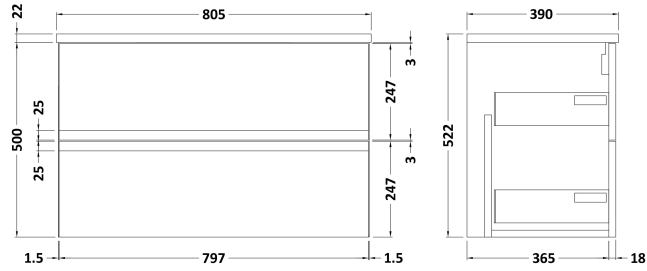

### Packaging Details

Barcode: 5056678456286

**Sales Code:** LCM800

**Description:** Laminate Worktop 805X390x22mm

**Product Dimensions**

Height (mm):	22
Width (mm):	805
Depth (mm):	390
Nett Weight (kg):	2.75

**Packaging Dimensions**

Height (mm):	25
Width (mm):	810
Depth (mm):	455
Gross Weight (kg):	2.75

**Packaging Data**

Box Colour:	Brown Cardboard Box
Box Qty:	1
Label Size:	100 x 50
Label Colour:	White Label
Label Qty:	1

### Product Dimensions

Height (mm):	500
Width (mm):	810
Depth (mm):	383
Nett Weight (kg):	24.5

### Packaging Dimensions

Height (mm):	500
Width (mm):	795
Depth (mm):	383
Gross Weight (kg):	25