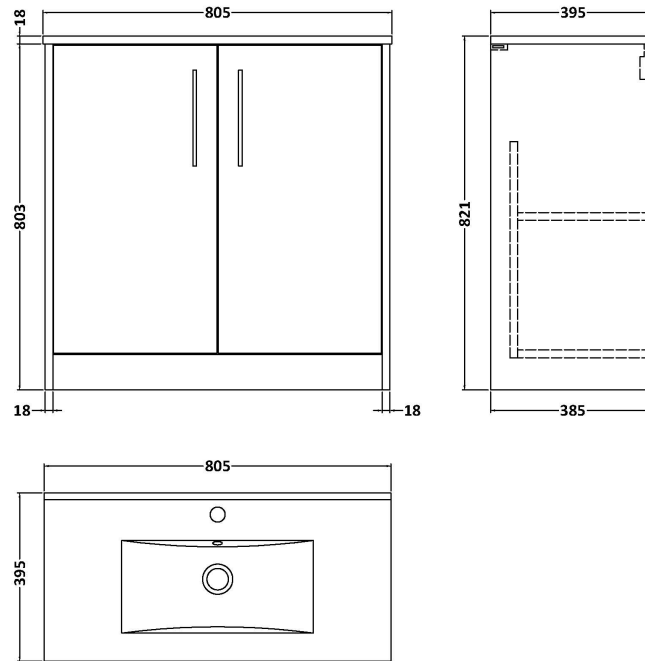

Sales Code: JNU2905B

Description: 800 Fs 2-Door Vanity & Basin 2

Packaging Details

Barcode: 5056678454312

Sales Code: NPF2905

Description: 800 F/S 2-Door Unit (385 Deep)

Product Dimensions

Height (mm):	803
Width (mm):	800
Depth (mm):	385
Nett Weight (kg):	26.5

Packaging Dimensions

Height (mm):	835
Width (mm):	820
Depth (mm):	395
Gross Weight (kg):	27

Packaging Data

Box Colour:	Brown Cardboard Box
Box Qty:	1
Label Size:	50 x 100
Label Colour:	White Label
Label Qty:	2

Sales Code: NVM005

Description: Minimalist Basin 800mm

Product Dimensions

Height (mm):	170
Width (mm):	800
Depth (mm):	390
Nett Weight (kg):	16.9

Packaging Dimensions

Height (mm):	400
Width (mm):	820
Depth (mm):	200
Gross Weight (kg):	16.9

Packaging Data

Box Colour:	Brown Cardboard Box - Printed
Box Qty:	1
Label Size:	100 x 50
Label Colour:	White Label
Label Qty:	2

Outer Box Dimensions (If Applicable)

Height (mm):	
Width (mm):	
Depth (mm):	
Gross Weight (kg):	
Barcode:	5055146194675