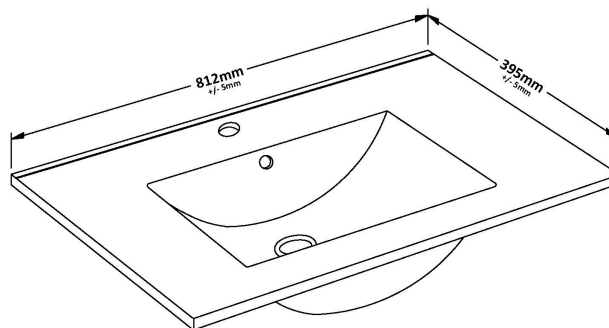

Packaging Dimensions

Height (mm):	835
Width (mm):	820
Depth (mm):	395
Gross Weight (kg):	27

Packaging Data

Box Colour:	Brown Cardboard Box
Box Qty:	1
Label Size:	50 x 100
Label Colour:	White Label
Label Qty:	2

Outer Box Dimensions (If Applicable)

Height (mm):	
Width (mm):	
Depth (mm):	
Gross Weight (kg):	
Barcode:	5056678447598

Product Details

Country of Origin:	China
Fitting Instruction:	No
CE & UKCA:	N/A
FSC Certified Materials:	Yes
Colour:	Indigo Blue
Construction Method:	Cam & Wood Dowel
Construction Type:	Rigid
Cabinet Finish:	MFC Painted Matt
Fascia Finish:	Mdf Painted Matt
Cabinet Thickness (mm):	16
Fascia Thickness (mm):	18
Drawer Included:	No
Drawer Type:	Not Applicable
No of Shelves:	1
Hinge Type:	95 Degree Soft Close
Hinge Included:	Yes, Supplied
Adjustable Legs:	No, Not Required
Fixings Included:	Yes
Handle Style:	Modern
Waste Shroud:	Not Applicable
Handle Included:	Yes, Supplied
Handle Type:	D-Shape

Sales Code: NVM005

Description: Minimalist Basin 800mm

Product Dimensions

Height (mm):	170
Width (mm):	800
Depth (mm):	390
Nett Weight (kg):	16.9

Packaging Dimensions

Height (mm):	400
Width (mm):	820
Depth (mm):	200
Gross Weight (kg):	16.9

Packaging Data

Box Colour:	Brown Cardboard Box - Printed
Box Qty:	1
Label Size:	100 x 50
Label Colour:	White Label
Label Qty:	2

Outer Box Dimensions (If Applicable)

Height (mm):	
Width (mm):	
Depth (mm):	
Gross Weight (kg):	
Barcode:	5055146194675