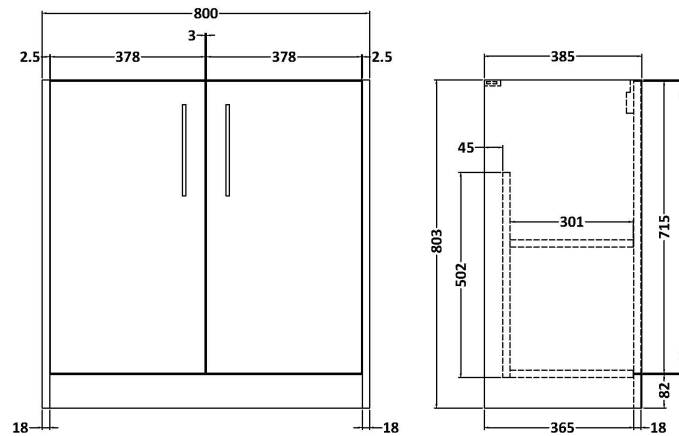

Sales Code: JNU2905B

Description: 800 Fs 2-Door Vanity & Basin 2

Packaging Details

Barcode: 5056678454312

Sales Code: NPF2905

Description: 800 F/S 2-Door Unit (385 Deep)

Product Dimensions

Height (mm):	803
Width (mm):	800
Depth (mm):	385
Nett Weight (kg):	26.5

Packaging Dimensions

Height (mm):	835
Width (mm):	820
Depth (mm):	395
Gross Weight (kg):	27

Packaging Data

Box Colour:	Brown Cardboard Box
Box Qty:	1
Label Size:	50 x 100
Label Colour:	White Label
Label Qty:	2

Sales Code: NVM005

Description: Minimalist Basin 800mm

Product Dimensions

Height (mm):	170
Width (mm):	800
Depth (mm):	390
Nett Weight (kg):	16.9

Packaging Dimensions

Height (mm):	400
Width (mm):	820
Depth (mm):	200
Gross Weight (kg):	16.9

Packaging Data

Box Colour:	Brown Cardboard Box - Printed
Box Qty:	1
Label Size:	100 x 50
Label Colour:	White Label
Label Qty:	2

Outer Box Dimensions (If Applicable)

Height (mm):	
Width (mm):	
Depth (mm):	
Gross Weight (kg):	
Barcode:	5055146194675