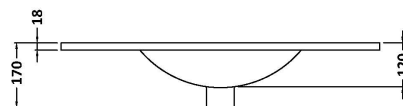

Sales Code: JNU2905B

Description: 800 Fs 2-Door Vanity & Basin 2

Packaging Details

Barcode: 5056678454312

Sales Code: NPF2905

Description: 800 F/S 2-Door Unit (385 Deep)

Product Dimensions

Height (mm):	803
Width (mm):	800
Depth (mm):	385
Nett Weight (kg):	26.5

Packaging Dimensions

Height (mm):	835
Width (mm):	820
Depth (mm):	395
Gross Weight (kg):	27

Packaging Data

Box Colour:	Brown Cardboard Box
Box Qty:	1
Label Size:	50 x 100
Label Colour:	White Label
Label Qty:	2

Outer Box Dimensions (If Applicable)

Height (mm):	
Width (mm):	
Depth (mm):	
Gross Weight (kg):	
Barcode:	5056678447598

Product Details

Country of Origin:	China
Fitting Instruction:	No
CE & UKCA:	N/A
FSC Certified Materials:	Yes
Colour:	Indigo Blue
Construction Method:	Cam & Wood Dowel
Construction Type:	Rigid
Cabinet Finish:	MFC Painted Matt
Fascia Finish:	Mdf Painted Matt
Cabinet Thickness (mm):	16
Fascia Thickness (mm):	18
Drawer Included:	No
Drawer Type:	Not Applicable
No of Shelves:	1
Hinge Type:	95 Degree Soft Close
Hinge Included:	Yes, Supplied
Adjustable Legs:	No, Not Required
Fixings Included:	Yes
Handle Style:	Modern
Waste Shroud:	Not Applicable
Handle Included:	Yes, Supplied
Handle Type:	D-Shape

Sales Code: NVM005

Description: Minimalist Basin 800mm

Product Dimensions

Height (mm):	170
Width (mm):	800
Depth (mm):	390
Nett Weight (kg):	16.9

Packaging Dimensions

Height (mm):	400
Width (mm):	820
Depth (mm):	200
Gross Weight (kg):	16.9