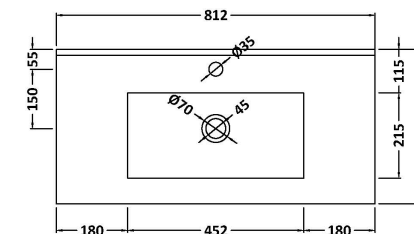

Packaging Dimensions

Height (mm):	835
Width (mm):	820
Depth (mm):	395
Gross Weight (kg):	27

Packaging Data

Box Colour:	Brown Cardboard Box
Box Qty:	1
Label Size:	50 x 100
Label Colour:	White Label
Label Qty:	2

Outer Box Dimensions (If Applicable)

Height (mm):	
Width (mm):	
Depth (mm):	
Gross Weight (kg):	
Barcode:	5056678447598

Product Details

Country of Origin:	China
Fitting Instruction:	No
CE & UKCA:	N/A
FSC Certified Materials:	Yes
Colour:	Indigo Blue
Construction Method:	Cam & Wood Dowel
Construction Type:	Rigid
Cabinet Finish:	MFC Painted Matt
Fascia Finish:	Mdf Painted Matt
Cabinet Thickness (mm):	16
Fascia Thickness (mm):	18
Drawer Included:	No
Drawer Type:	Not Applicable
No of Shelves:	1
Hinge Type:	95 Degree Soft Close
Hinge Included:	Yes, Supplied
Adjustable Legs:	No, Not Required
Fixings Included:	Yes
Handle Style:	Modern
Waste Shroud:	Not Applicable
Handle Included:	Yes, Supplied
Handle Type:	D-Shape

Sales Code: NVM005

Description: Minimalist Basin 800mm

Product Dimensions

Height (mm):	170
Width (mm):	800
Depth (mm):	390
Nett Weight (kg):	16.9

Packaging Dimensions

Height (mm):	400
Width (mm):	820
Depth (mm):	200
Gross Weight (kg):	16.9

Packaging Data

Box Colour:	Brown Cardboard Box - Printed
Box Qty:	1
Label Size:	100 x 50
Label Colour:	White Label
Label Qty:	2

Outer Box Dimensions (If Applicable)

Height (mm):	
Width (mm):	
Depth (mm):	
Gross Weight (kg):	
Barcode:	5055146194675