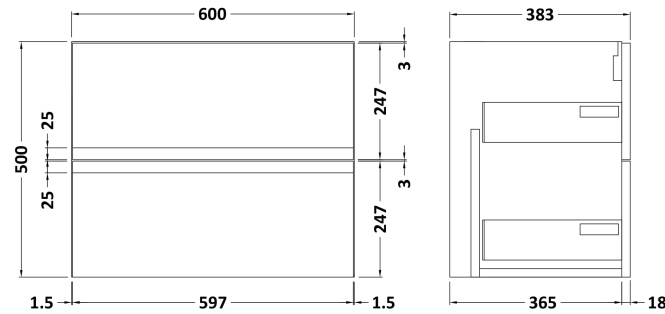

Packaging Dimensions

Height (mm):	25
Width (mm):	1215
Depth (mm):	455
Gross Weight (kg):	5

Packaging Data

Box Colour:	Brown Cardboard Box
Box Qty:	1
Label Size:	100 x 50
Label Colour:	White Label
Label Qty:	1

Outer Box Dimensions (If Applicable)

Height (mm):	
Width (mm):	
Depth (mm):	
Gross Weight (kg):	
Barcode:	5056678449912

Product Details

Country of Origin:	United Kingdom
Fitting Instruction:	No
CE & UKCA:	N/A
FSC Certified Materials:	Yes
Colour:	Bellato Grey
Construction Method:	Not Applicable
Construction Type:	Not Applicable
Cabinet Finish:	Not Applicable
Fascia Finish:	MFC Laminated
Cabinet Thickness (mm):	
Fascia Thickness (mm):	22
Drawer Included:	No
Drawer Type:	Not Applicable
No of Shelves:	0
Hinge Type:	Not Applicable
Hinge Included:	No
Adjustable Legs:	No, Not Required
Fixings Included:	No
Handle Style:	Not Applicable
Waste Shroud:	Not Applicable
Handle Included:	No
Handle Type:	Not Applicable

Sales Code: URB193

Description: 600 W/H 2-Drawer Unit

Product Dimensions

Height (mm):	500
Width (mm):	610
Depth (mm):	383
Nett Weight (kg):	21.5

Packaging Dimensions

Height (mm):	500
Width (mm):	595
Depth (mm):	383
Gross Weight (kg):	22

Packaging Data

Box Colour:	Brown Cardboard Box
Box Qty:	1
Label Size:	100 x 50
Label Colour:	White Label
Label Qty:	2

Outer Box Dimensions (If Applicable)

Height (mm):	
Width (mm):	
Depth (mm):	
Gross Weight (kg):	
Barcode:	5056211890454