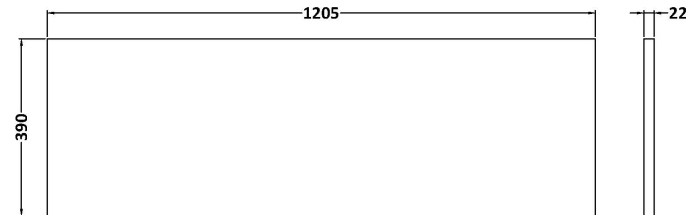

Sales Code: URB104LBG2

Description: 1200 W/H 4-Drawer Unit & Laminate Top

Packaging Details

Barcode: 5056678459966

Sales Code: LBG1200

Description: Laminate Worktop 1205X390x22mm

Product Dimensions

Height (mm):	22
Width (mm):	1205
Depth (mm):	390
Nett Weight (kg):	5

Packaging Dimensions

Height (mm):	25
Width (mm):	1215
Depth (mm):	455
Gross Weight (kg):	5

Packaging Data

Box Colour:	Brown Cardboard Box
Box Qty:	1
Label Size:	100 x 50
Label Colour:	White Label
Label Qty:	1

Sales Code: URB193

Description: 600 W/H 2-Drawer Unit

Product Dimensions

Height (mm):	500
Width (mm):	610
Depth (mm):	383
Nett Weight (kg):	21.5

Packaging Dimensions

Height (mm):	500
Width (mm):	595
Depth (mm):	383
Gross Weight (kg):	22

Packaging Data

Box Colour:	Brown Cardboard Box
Box Qty:	1
Label Size:	100 x 50
Label Colour:	White Label
Label Qty:	2

Outer Box Dimensions (If Applicable)

Height (mm):	
Width (mm):	
Depth (mm):	
Gross Weight (kg):	
Barcode:	5056211890454