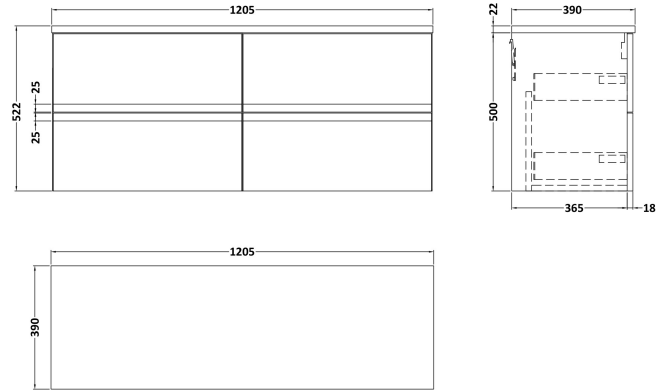

Sales Code: URB104LBG2

Description: 1200 W/H 4-Drawer Unit & Laminate Top

Packaging Details

Barcode: 5056678459966

Sales Code: LBG1200

Description: Laminate Worktop 1205X390x22mm

Product Dimensions

Height (mm):	22
Width (mm):	1205
Depth (mm):	390
Nett Weight (kg):	5

Packaging Dimensions

Height (mm):	25
Width (mm):	1215
Depth (mm):	455
Gross Weight (kg):	5

Packaging Data

Box Colour:	Brown Cardboard Box
Box Qty:	1
Label Size:	100 x 50
Label Colour:	White Label
Label Qty:	1

Outer Box Dimensions (If Applicable)

Height (mm):	
Width (mm):	
Depth (mm):	
Gross Weight (kg):	
Barcode:	5056678449912

Product Details

Country of Origin:	United Kingdom
Fitting Instruction:	No
CE & UKCA:	N/A
FSC Certified Materials:	Yes
Colour:	Bellato Grey
Construction Method:	Not Applicable
Construction Type:	Not Applicable
Cabinet Finish:	Not Applicable
Fascia Finish:	MFC Laminated
Cabinet Thickness (mm):	
Fascia Thickness (mm):	22
Drawer Included:	No
Drawer Type:	Not Applicable
No of Shelves:	0
Hinge Type:	Not Applicable
Hinge Included:	No
Adjustable Legs:	No, Not Required
Fixings Included:	No
Handle Style:	Not Applicable
Waste Shroud:	Not Applicable
Handle Included:	No
Handle Type:	Not Applicable

Sales Code: URB193

Description: 600 W/H 2-Drawer Unit

Product Dimensions

Height (mm):	500
Width (mm):	610
Depth (mm):	383
Nett Weight (kg):	21.5

Packaging Dimensions

Height (mm):	500
Width (mm):	595
Depth (mm):	383
Gross Weight (kg):	22