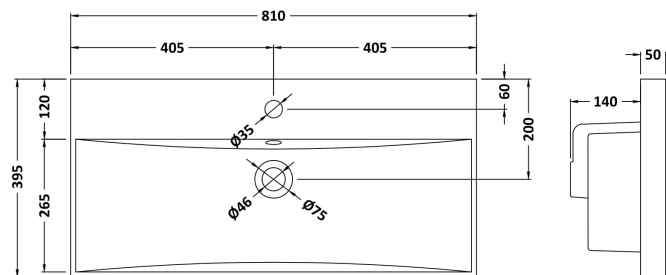

### Product Dimensions

Height (mm):	803
Width (mm):	800
Depth (mm):	385
Nett Weight (kg):	26.5

### Packaging Dimensions

Height (mm):	835
Width (mm):	820
Depth (mm):	395
Gross Weight (kg):	27

### Outer Box Dimensions (If Applicable)

Height (mm):	
Width (mm):	
Depth (mm):	
Gross Weight (kg):	
Barcode:	5056678447598

### Product Dimensions

Height (mm):	170
Width (mm):	810
Depth (mm):	395
Nett Weight (kg):	14.5