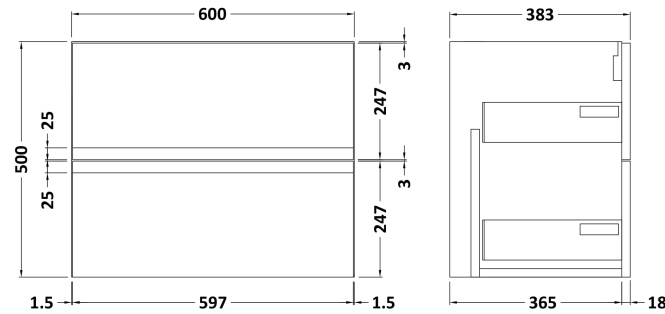

Height (mm):	22
Width (mm):	1205
Depth (mm):	390
Nett Weight (kg):	5

**Packaging Dimensions**

Height (mm):	25
Width (mm):	1215
Depth (mm):	455
Gross Weight (kg):	5

**Packaging Data**

Box Colour:	Brown Cardboard Box
Box Qty:	1
Label Size:	100 x 50
Label Colour:	White Label
Label Qty:	1

**Outer Box Dimensions (If Applicable)**

Height (mm):	
Width (mm):	
Depth (mm):	
Gross Weight (kg):	
Barcode:	5056678449912

**Product Details**

Country of Origin:	United Kingdom
Fitting Instruction:	No
CE & UKCA:	N/A
FSC Certified Materials:	Yes
Colour:	Bellato Grey
Construction Method:	Not Applicable
Construction Type:	Not Applicable
Cabinet Finish:	Not Applicable
Fascia Finish:	MFC Laminated
Cabinet Thickness (mm):	
Fascia Thickness (mm):	22
Drawer Included:	No
Drawer Type:	Not Applicable
No of Shelves:	0
Hinge Type:	Not Applicable
Hinge Included:	No
Adjustable Legs:	No, Not Required
Fixings Included:	No
Handle Style:	Not Applicable
Waste Shroud:	Not Applicable
Handle Included:	No
Handle Type:	Not Applicable

### Product Dimensions

Height (mm):	500
Width (mm):	610
Depth (mm):	383
Nett Weight (kg):	21.5

### Packaging Dimensions

Height (mm):	500
Width (mm):	595
Depth (mm):	383
Gross Weight (kg):	22