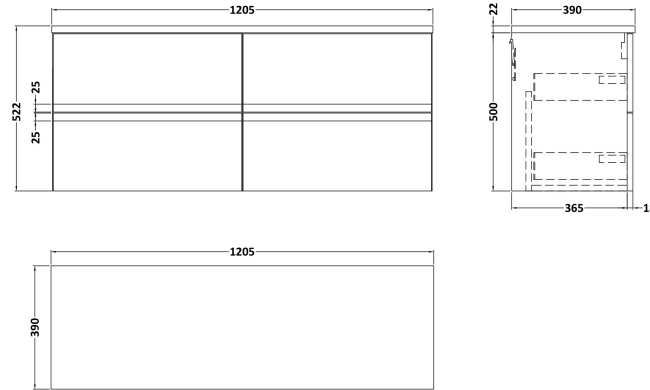

**Sales Code:** URB1404LBG2

**Description:** 1200 W/H 4-Drawer Unit & Laminate Top

**Packaging Details**

Barcode: 5056678460009

**Sales Code:** LBG1200

**Description:** Laminate Worktop 1205X390x22mm

**Product Dimensions**

Height (mm):	22
Width (mm):	1205
Depth (mm):	390
Nett Weight (kg):	5

**Packaging Dimensions**

Height (mm):	25
Width (mm):	1215
Depth (mm):	455
Gross Weight (kg):	5

**Packaging Data**

Box Colour:	Brown Cardboard Box
Box Qty:	1
Label Size:	100 x 50
Label Colour:	White Label
Label Qty:	1

### Product Dimensions

Height (mm):	500
Width (mm):	610
Depth (mm):	383
Nett Weight (kg):	21.5

### Packaging Dimensions

Height (mm):	500
Width (mm):	595
Depth (mm):	383
Gross Weight (kg):	22