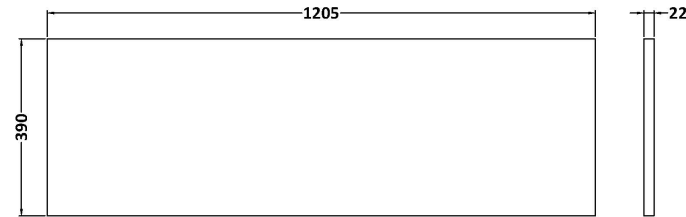

**Sales Code:** URB1404LBG2

**Description:** 1200 W/H 4-Drawer Unit & Laminate Top

**Packaging Details**

Barcode: 5056678460009

**Sales Code:** LBG1200

**Description:** Laminate Worktop 1205X390x22mm

**Product Dimensions**

Height (mm):	22
Width (mm):	1205
Depth (mm):	390
Nett Weight (kg):	5

**Packaging Dimensions**

Height (mm):	25
Width (mm):	1215
Depth (mm):	455
Gross Weight (kg):	5

**Packaging Data**

Box Colour:	Brown Cardboard Box
Box Qty:	1
Label Size:	100 x 50
Label Colour:	White Label
Label Qty:	1

### Product Dimensions

Height (mm):	500
Width (mm):	610
Depth (mm):	383
Nett Weight (kg):	21.5

### Packaging Dimensions

Height (mm):	500
Width (mm):	595
Depth (mm):	383
Gross Weight (kg):	22