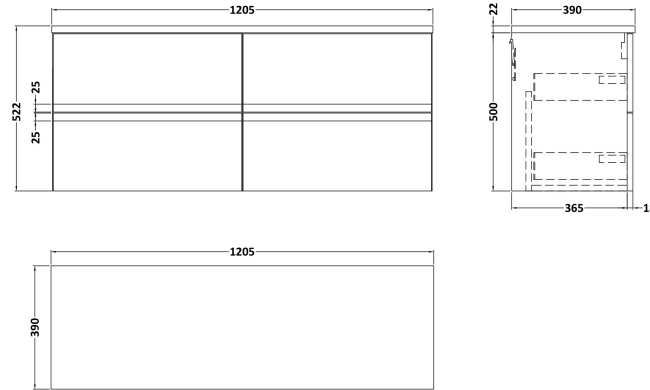

Sales Code: URB204LCM2

Description: 1200 W/H 4-Drawer Unit & Laminate Top

Packaging Details

Barcode: 5056678460054