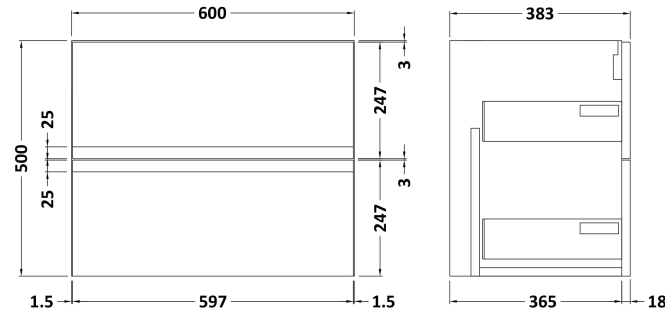

### Product Dimensions

Height (mm):	22
Width (mm):	1205
Depth (mm):	390
Nett Weight (kg):	5

### Packaging Dimensions

Height (mm):	25
Width (mm):	1215
Depth (mm):	455
Gross Weight (kg):	5

### Outer Box Dimensions (If Applicable)

Height (mm):	
Width (mm):	
Depth (mm):	
Gross Weight (kg):	
Barcode:	5056678449936

### Product Dimensions

Height (mm):	500
Width (mm):	610
Depth (mm):	383
Nett Weight (kg):	21.5