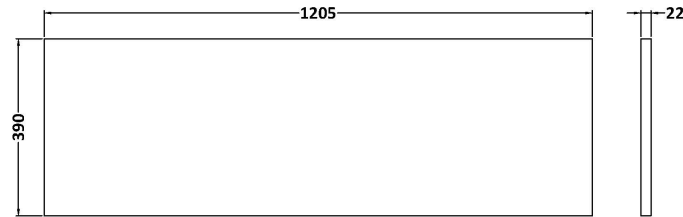

### Product Dimensions

Height (mm):	22
Width (mm):	1205
Depth (mm):	390
Nett Weight (kg):	5

### Packaging Dimensions

Height (mm):	25
Width (mm):	1215
Depth (mm):	455
Gross Weight (kg):	5

### Product Dimensions

Height (mm):	500
Width (mm):	610
Depth (mm):	383
Nett Weight (kg):	21.5

### Packaging Dimensions

Height (mm):	500
Width (mm):	595
Depth (mm):	383
Gross Weight (kg):	22