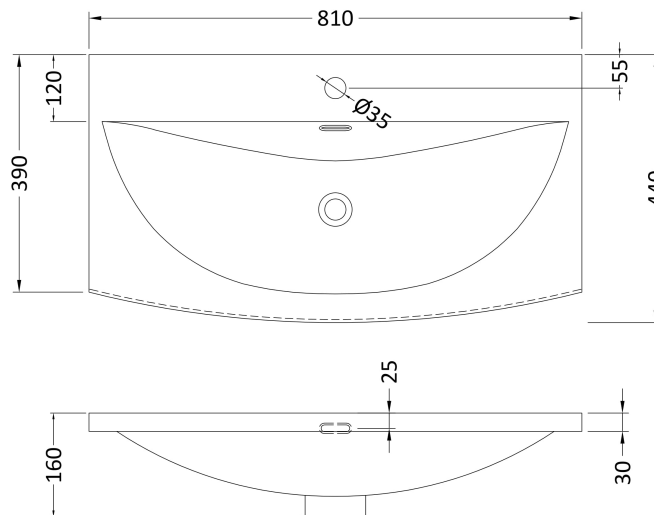

### Product Dimensions

Height (mm):	803
Width (mm):	800
Depth (mm):	385
Nett Weight (kg):	26.5

### Packaging Dimensions

Height (mm):	835
Width (mm):	820
Depth (mm):	395
Gross Weight (kg):	27

### Outer Box Dimensions (If Applicable)

Height (mm):	
Width (mm):	
Depth (mm):	
Gross Weight (kg):	
Barcode:	5056678447598

### Product Dimensions

Height (mm):	160
Width (mm):	810
Depth (mm):	440
Nett Weight (kg):	15