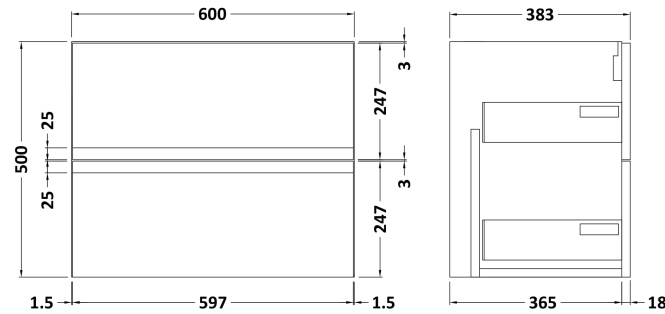

Packaging Dimensions

Height (mm):	25
Width (mm):	1215
Depth (mm):	455
Gross Weight (kg):	5

Packaging Data

Box Colour:	Brown Cardboard Box
Box Qty:	1
Label Size:	100 x 50
Label Colour:	White Label
Label Qty:	1

Outer Box Dimensions (If Applicable)

Height (mm):	
Width (mm):	
Depth (mm):	
Gross Weight (kg):	
Barcode:	5056678449912

Product Details

Country of Origin:	United Kingdom
Fitting Instruction:	No
CE & UKCA:	N/A
FSC Certified Materials:	Yes
Colour:	Bellato Grey
Construction Method:	Not Applicable
Construction Type:	Not Applicable
Cabinet Finish:	Not Applicable
Fascia Finish:	MFC Laminated
Cabinet Thickness (mm):	
Fascia Thickness (mm):	22
Drawer Included:	No
Drawer Type:	Not Applicable
No of Shelves:	0
Hinge Type:	Not Applicable
Hinge Included:	No
Adjustable Legs:	No, Not Required
Fixings Included:	No
Handle Style:	Not Applicable
Waste Shroud:	Not Applicable
Handle Included:	No
Handle Type:	Not Applicable

Sales Code: URB393

Description: 600 W/H 2-Drawer Unit

Product Dimensions

Height (mm):	500
Width (mm):	610
Depth (mm):	383
Nett Weight (kg):	21.5

Packaging Dimensions

Height (mm):	500
Width (mm):	595
Depth (mm):	383
Gross Weight (kg):	22

Packaging Data

Box Colour:	Brown Cardboard Box
Box Qty:	1
Label Size:	100 x 50
Label Colour:	White Label
Label Qty:	2

Outer Box Dimensions (If Applicable)

Height (mm):	
Width (mm):	
Depth (mm):	
Gross Weight (kg):	
Barcode:	5056211890478