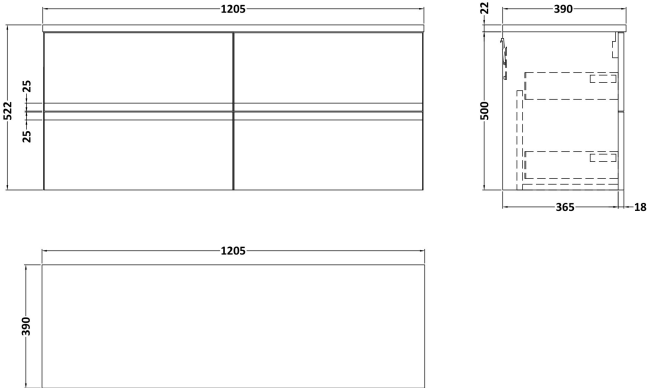

Sales Code: URB304LBG2

Description: 1200 W/H 4-Drawer Unit & Laminate Top

Packaging Details

Barcode: 5056678460085

Sales Code: LBG1200

Description: Laminate Worktop 1205X390x22mm

Product Dimensions

Height (mm):	22
Width (mm):	1205
Depth (mm):	390
Nett Weight (kg):	5

Packaging Dimensions

Height (mm):	25
Width (mm):	1215
Depth (mm):	455
Gross Weight (kg):	5

Packaging Data

Box Colour:	Brown Cardboard Box
Box Qty:	1
Label Size:	100 x 50
Label Colour:	White Label
Label Qty:	1

Outer Box Dimensions (If Applicable)

Height (mm):	
Width (mm):	
Depth (mm):	
Gross Weight (kg):	
Barcode:	5056678449912

Product Details

Country of Origin:	United Kingdom
Fitting Instruction:	No
CE & UKCA:	N/A
FSC Certified Materials:	Yes
Colour:	Bellato Grey
Construction Method:	Not Applicable
Construction Type:	Not Applicable
Cabinet Finish:	Not Applicable
Fascia Finish:	MFC Laminated
Cabinet Thickness (mm):	
Fascia Thickness (mm):	22
Drawer Included:	No
Drawer Type:	Not Applicable
No of Shelves:	0
Hinge Type:	Not Applicable
Hinge Included:	No
Adjustable Legs:	No, Not Required
Fixings Included:	No
Handle Style:	Not Applicable
Waste Shroud:	Not Applicable
Handle Included:	No
Handle Type:	Not Applicable

Sales Code: URB393

Description: 600 W/H 2-Drawer Unit

Product Dimensions

Height (mm):	500
Width (mm):	610
Depth (mm):	383
Nett Weight (kg):	21.5

Packaging Dimensions

Height (mm):	500
Width (mm):	595
Depth (mm):	383
Gross Weight (kg):	22