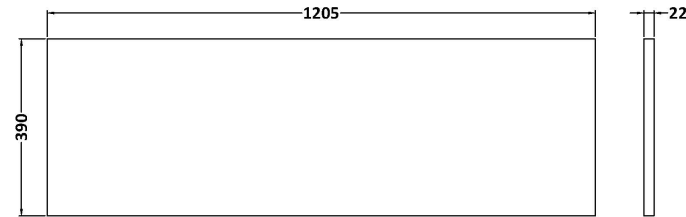

Sales Code: URB304LBG2

Description: 1200 W/H 4-Drawer Unit & Laminate Top

Packaging Details

Barcode: 5056678460085

Sales Code: LBG1200

Description: Laminate Worktop 1205X390x22mm

Product Dimensions

Height (mm):	22
Width (mm):	1205
Depth (mm):	390
Nett Weight (kg):	5

Packaging Dimensions

Height (mm):	25
Width (mm):	1215
Depth (mm):	455
Gross Weight (kg):	5

Packaging Data

Box Colour:	Brown Cardboard Box
Box Qty:	1
Label Size:	100 x 50
Label Colour:	White Label
Label Qty:	1

Sales Code: URB393

Description: 600 W/H 2-Drawer Unit

Product Dimensions

Height (mm):	500
Width (mm):	610
Depth (mm):	383
Nett Weight (kg):	21.5

Packaging Dimensions

Height (mm):	500
Width (mm):	595
Depth (mm):	383
Gross Weight (kg):	22

Packaging Data

Box Colour:	Brown Cardboard Box
Box Qty:	1
Label Size:	100 x 50
Label Colour:	White Label
Label Qty:	2

Outer Box Dimensions (If Applicable)

Height (mm):	
Width (mm):	
Depth (mm):	
Gross Weight (kg):	
Barcode:	5056211890478