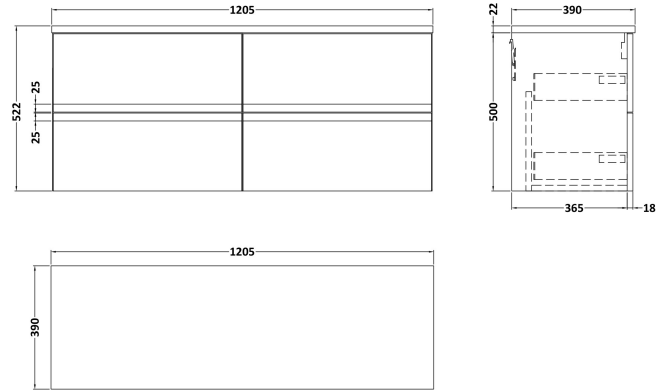

Sales Code: URB304LCM2

Description: 1200 W/H 4-Drawer Unit & Laminate Top

Packaging Details

Barcode: 5056678460092

Sales Code: LCM1200

Description: Laminate Worktop 1205X390x22mm

Product Dimensions

Height (mm):	22
Width (mm):	1205
Depth (mm):	390
Nett Weight (kg):	5

Packaging Dimensions

Height (mm):	25
Width (mm):	1215
Depth (mm):	455
Gross Weight (kg):	5

Packaging Data

Box Colour:	Brown Cardboard Box
Box Qty:	1
Label Size:	100 x 50
Label Colour:	White Label
Label Qty:	1

Sales Code: URB393

Description: 600 W/H 2-Drawer Unit

Product Dimensions

Height (mm):	500
Width (mm):	610
Depth (mm):	383
Nett Weight (kg):	21.5

Packaging Dimensions

Height (mm):	500
Width (mm):	595
Depth (mm):	383
Gross Weight (kg):	22

Packaging Data

Box Colour:	Brown Cardboard Box
Box Qty:	1
Label Size:	100 x 50
Label Colour:	White Label
Label Qty:	2

Outer Box Dimensions (If Applicable)

Height (mm):	
Width (mm):	
Depth (mm):	
Gross Weight (kg):	
Barcode:	5056211890478