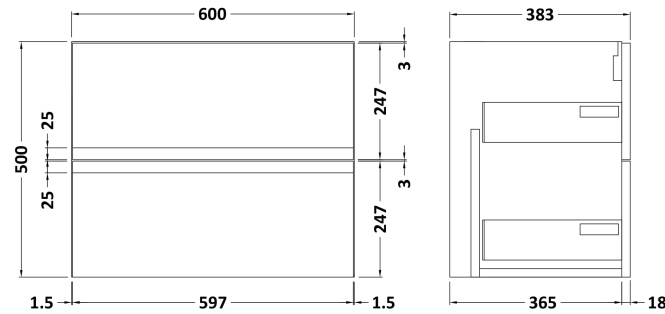

Packaging Dimensions

Height (mm):	25
Width (mm):	1215
Depth (mm):	455
Gross Weight (kg):	5

Packaging Data

Box Colour:	Brown Cardboard Box
Box Qty:	1
Label Size:	100 x 50
Label Colour:	White Label
Label Qty:	1

Outer Box Dimensions (If Applicable)

Height (mm):	
Width (mm):	
Depth (mm):	
Gross Weight (kg):	
Barcode:	5056678449936

Product Details

Country of Origin:	United Kingdom
Fitting Instruction:	No
CE & UKCA:	N/A
FSC Certified Materials:	Yes
Colour:	Carrera Marble
Construction Method:	Not Applicable
Construction Type:	Not Applicable
Cabinet Finish:	Not Applicable
Fascia Finish:	MFC Laminated
Cabinet Thickness (mm):	
Fascia Thickness (mm):	22
Drawer Included:	No
Drawer Type:	Not Applicable
No of Shelves:	0
Hinge Type:	Not Applicable
Hinge Included:	No
Adjustable Legs:	No, Not Required
Fixings Included:	No
Handle Style:	Not Applicable
Waste Shroud:	Not Applicable
Handle Included:	No
Handle Type:	Not Applicable

Sales Code: URB393

Description: 600 W/H 2-Drawer Unit

Product Dimensions

Height (mm):	500
Width (mm):	610
Depth (mm):	383
Nett Weight (kg):	21.5

Packaging Dimensions

Height (mm):	500
Width (mm):	595
Depth (mm):	383
Gross Weight (kg):	22

Packaging Data

Box Colour:	Brown Cardboard Box
Box Qty:	1
Label Size:	100 x 50
Label Colour:	White Label
Label Qty:	2

Outer Box Dimensions (If Applicable)

Height (mm):	
Width (mm):	
Depth (mm):	
Gross Weight (kg):	
Barcode:	5056211890478