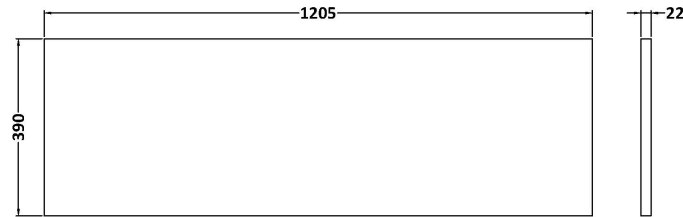

Sales Code: URB304LCM2

Description: 1200 W/H 4-Drawer Unit & Laminate Top

Packaging Details

Barcode: 5056678460092

Sales Code: LCM1200

Description: Laminate Worktop 1205X390x22mm

Product Dimensions

Height (mm):	22
Width (mm):	1205
Depth (mm):	390
Nett Weight (kg):	5

Packaging Dimensions

Height (mm):	25
Width (mm):	1215
Depth (mm):	455
Gross Weight (kg):	5

Packaging Data

Box Colour:	Brown Cardboard Box
Box Qty:	1
Label Size:	100 x 50
Label Colour:	White Label
Label Qty:	1

Sales Code: URB393

Description: 600 W/H 2-Drawer Unit

Product Dimensions

Height (mm):	500
Width (mm):	610
Depth (mm):	383
Nett Weight (kg):	21.5

Packaging Dimensions

Height (mm):	500
Width (mm):	595
Depth (mm):	383
Gross Weight (kg):	22

Packaging Data

Box Colour:	Brown Cardboard Box
Box Qty:	1
Label Size:	100 x 50
Label Colour:	White Label
Label Qty:	2

Outer Box Dimensions (If Applicable)

Height (mm):	
Width (mm):	
Depth (mm):	
Gross Weight (kg):	
Barcode:	5056211890478