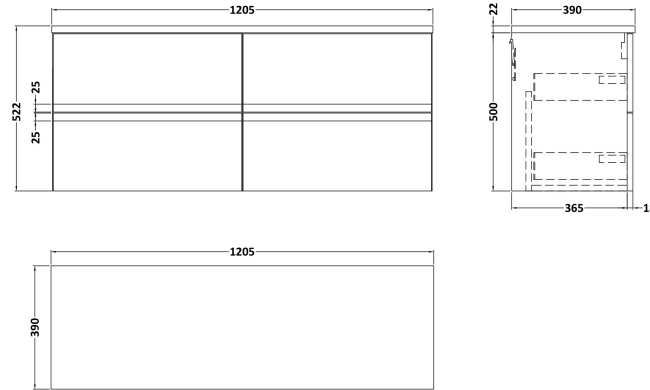

Sales Code: URB804LBG2

Description: 1200 W/H 4-Drawer Unit & Laminate Top

Packaging Details

Barcode: 5056678460122

Sales Code: LBG1200

Description: Laminate Worktop 1205X390x22mm

Product Dimensions

Height (mm):	22
Width (mm):	1205
Depth (mm):	390
Nett Weight (kg):	5

Packaging Dimensions

Height (mm):	25
Width (mm):	1215
Depth (mm):	455
Gross Weight (kg):	5

Packaging Data

Box Colour:	Brown Cardboard Box
Box Qty:	1
Label Size:	100 x 50
Label Colour:	White Label
Label Qty:	1

Outer Box Dimensions (If Applicable)

Height (mm):	
Width (mm):	
Depth (mm):	
Gross Weight (kg):	
Barcode:	5056678449912

Product Details

Country of Origin:	United Kingdom
Fitting Instruction:	No
CE & UKCA:	N/A
FSC Certified Materials:	Yes
Colour:	Bellato Grey
Construction Method:	Not Applicable
Construction Type:	Not Applicable
Cabinet Finish:	Not Applicable
Fascia Finish:	MFC Laminated
Cabinet Thickness (mm):	
Fascia Thickness (mm):	22
Drawer Included:	No
Drawer Type:	Not Applicable
No of Shelves:	0
Hinge Type:	Not Applicable
Hinge Included:	No
Adjustable Legs:	No, Not Required
Fixings Included:	No
Handle Style:	Not Applicable
Waste Shroud:	Not Applicable
Handle Included:	No
Handle Type:	Not Applicable

Sales Code: URB893

Description: 600 W/H 2-Drawer Unit

Product Dimensions

Height (mm):	500
Width (mm):	610
Depth (mm):	383
Nett Weight (kg):	21.5

Packaging Dimensions

Height (mm):	500
Width (mm):	595
Depth (mm):	383
Gross Weight (kg):	22