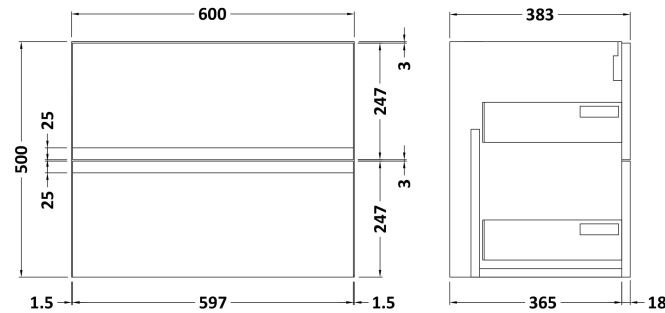

Sales Code: URB804LBG2

Description: 1200 W/H 4-Drawer Unit & Laminate Top

Packaging Details

Barcode: 5056678460122

Sales Code: LBG1200

Description: Laminate Worktop 1205X390x22mm

Product Dimensions

Height (mm):	22
Width (mm):	1205
Depth (mm):	390
Nett Weight (kg):	5

Packaging Dimensions

Height (mm):	25
Width (mm):	1215
Depth (mm):	455
Gross Weight (kg):	5

Packaging Data

Box Colour:	Brown Cardboard Box
Box Qty:	1
Label Size:	100 x 50
Label Colour:	White Label
Label Qty:	1

Sales Code: URB893

Description: 600 W/H 2-Drawer Unit

Product Dimensions

Height (mm):	500
Width (mm):	610
Depth (mm):	383
Nett Weight (kg):	21.5

Packaging Dimensions

Height (mm):	500
Width (mm):	595
Depth (mm):	383
Gross Weight (kg):	22

Packaging Data

Box Colour:	Brown Cardboard Box
Box Qty:	1
Label Size:	100 x 50
Label Colour:	White Label
Label Qty:	2

Outer Box Dimensions (If Applicable)

Height (mm):	
Width (mm):	
Depth (mm):	
Gross Weight (kg):	
Barcode:	5056462659732