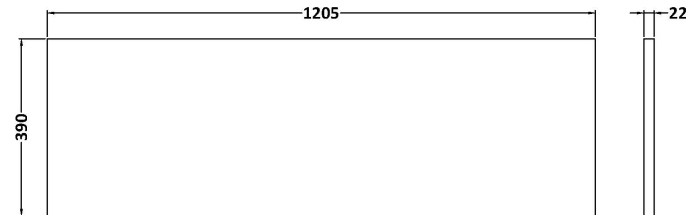

Sales Code: URB804LBG2

Description: 1200 W/H 4-Drawer Unit & Laminate Top

Packaging Details

Barcode: 5056678460122

Sales Code: LBG1200

Description: Laminate Worktop 1205X390x22mm

Product Dimensions

Height (mm):	22
Width (mm):	1205
Depth (mm):	390
Nett Weight (kg):	5

Packaging Dimensions

Height (mm):	25
Width (mm):	1215
Depth (mm):	455
Gross Weight (kg):	5

Packaging Data

Box Colour:	Brown Cardboard Box
Box Qty:	1
Label Size:	100 x 50
Label Colour:	White Label
Label Qty:	1

Sales Code: URB893

Description: 600 W/H 2-Drawer Unit

Product Dimensions

Height (mm):	500
Width (mm):	610
Depth (mm):	383
Nett Weight (kg):	21.5

Packaging Dimensions

Height (mm):	500
Width (mm):	595
Depth (mm):	383
Gross Weight (kg):	22

Packaging Data

Box Colour:	Brown Cardboard Box
Box Qty:	1
Label Size:	100 x 50
Label Colour:	White Label
Label Qty:	2

Outer Box Dimensions (If Applicable)

Height (mm):	
Width (mm):	
Depth (mm):	
Gross Weight (kg):	
Barcode:	5056462659732