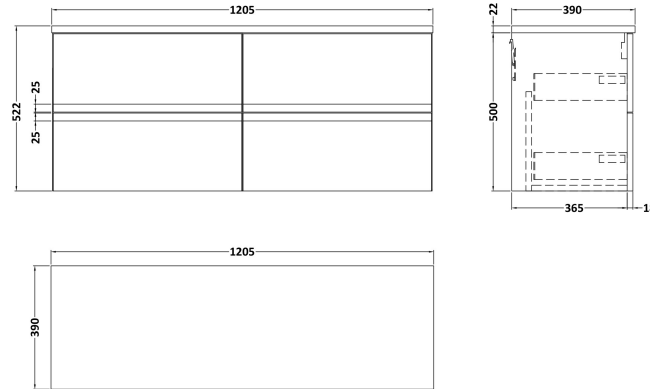

Sales Code: URB804LCM2

Description: 1200 W/H 4-Drawer Unit & Laminate Top

Packaging Details

Barcode: 5056678460139

Sales Code: LCM1200

Description: Laminate Worktop 1205X390x22mm

Product Dimensions

Height (mm):	22
Width (mm):	1205
Depth (mm):	390
Nett Weight (kg):	5

Packaging Dimensions

Height (mm):	25
Width (mm):	1215
Depth (mm):	455
Gross Weight (kg):	5

Packaging Data

Box Colour:	Brown Cardboard Box
Box Qty:	1
Label Size:	100 x 50
Label Colour:	White Label
Label Qty:	1

Sales Code: URB893

Description: 600 W/H 2-Drawer Unit

Product Dimensions

Height (mm):	500
Width (mm):	610
Depth (mm):	383
Nett Weight (kg):	21.5

Packaging Dimensions

Height (mm):	500
Width (mm):	595
Depth (mm):	383
Gross Weight (kg):	22

Packaging Data

Box Colour:	Brown Cardboard Box
Box Qty:	1
Label Size:	100 x 50
Label Colour:	White Label
Label Qty:	2

Outer Box Dimensions (If Applicable)

Height (mm):	
Width (mm):	
Depth (mm):	
Gross Weight (kg):	
Barcode:	5056462659732