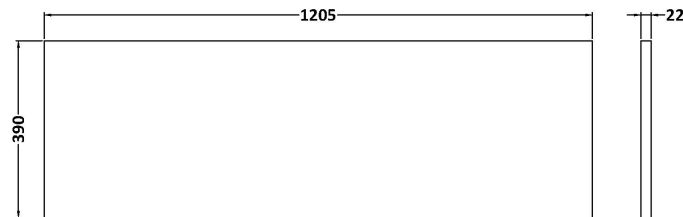

Sales Code: URB804LCM2

Description: 1200 W/H 4-Drawer Unit & Laminate Top

Packaging Details

Barcode: 5056678460139

Sales Code: LCM1200

Description: Laminate Worktop 1205X390x22mm

Product Dimensions

Height (mm):	22
Width (mm):	1205
Depth (mm):	390
Nett Weight (kg):	5

Packaging Dimensions

Height (mm):	25
Width (mm):	1215
Depth (mm):	455
Gross Weight (kg):	5

Packaging Data

Box Colour:	Brown Cardboard Box
Box Qty:	1
Label Size:	100 x 50
Label Colour:	White Label
Label Qty:	1

Sales Code: URB893

Description: 600 W/H 2-Drawer Unit

Product Dimensions

Height (mm):	500
Width (mm):	610
Depth (mm):	383
Nett Weight (kg):	21.5

Packaging Dimensions

Height (mm):	500
Width (mm):	595
Depth (mm):	383
Gross Weight (kg):	22

Packaging Data

Box Colour:	Brown Cardboard Box
Box Qty:	1
Label Size:	100 x 50
Label Colour:	White Label
Label Qty:	2

Outer Box Dimensions (If Applicable)

Height (mm):	
Width (mm):	
Depth (mm):	
Gross Weight (kg):	
Barcode:	5056462659732