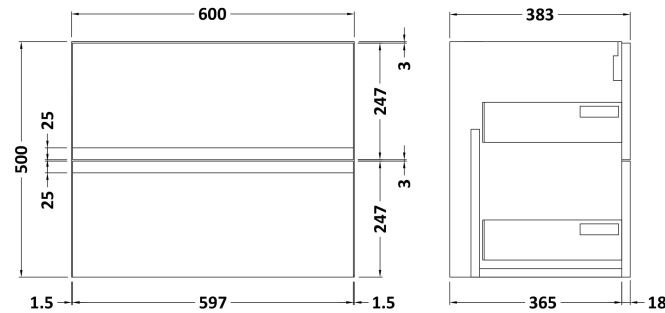

Sales Code: URB804LCM2

Description: 1200 W/H 4-Drawer Unit & Laminate Top

Packaging Details

Barcode: 5056678460139

Sales Code: LCM1200

Description: Laminate Worktop 1205X390x22mm

Product Dimensions

Height (mm):	22
Width (mm):	1205
Depth (mm):	390
Nett Weight (kg):	5

Packaging Dimensions

Height (mm):	25
Width (mm):	1215
Depth (mm):	455
Gross Weight (kg):	5

Packaging Data

Box Colour:	Brown Cardboard Box
Box Qty:	1
Label Size:	100 x 50
Label Colour:	White Label
Label Qty:	1

Sales Code: URB893

Description: 600 W/H 2-Drawer Unit

Product Dimensions

Height (mm):	500
Width (mm):	610
Depth (mm):	383
Nett Weight (kg):	21.5

Packaging Dimensions

Height (mm):	500
Width (mm):	595
Depth (mm):	383
Gross Weight (kg):	22

Packaging Data

Box Colour:	Brown Cardboard Box
Box Qty:	1
Label Size:	100 x 50
Label Colour:	White Label
Label Qty:	2

Outer Box Dimensions (If Applicable)

Height (mm):	
Width (mm):	
Depth (mm):	
Gross Weight (kg):	
Barcode:	5056462659732