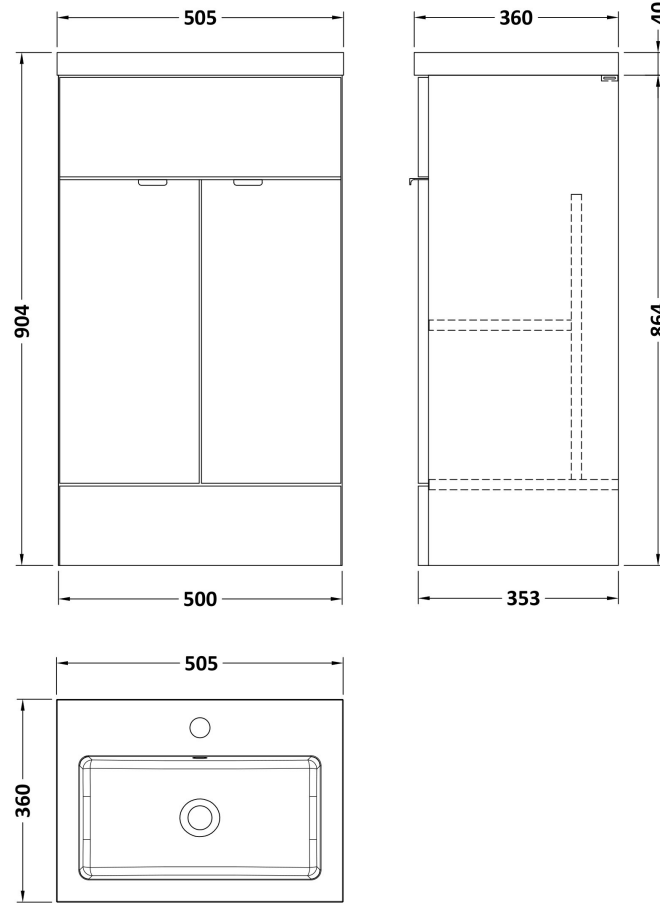

Sales Code: CBI3024

Description: 500mm Fd Vanity Unit & Basin

Packaging Details

Barcode: 5056678453582

Sales Code: OFF3006

Description: 500 Vanity Unit (355mm Deep)

Product Dimensions

Height (mm):	864
Width (mm):	500
Depth (mm):	355
Nett Weight (kg):	18

Packaging Dimensions

Height (mm):	375
Width (mm):	525
Depth (mm):	900
Gross Weight (kg):	18.5

Packaging Data

Box Colour:	Brown Cardboard Box
Box Qty:	1
Label Size:	100 x 50
Label Colour:	White Label
Label Qty:	2

Outer Box Dimensions (If Applicable)

Height (mm):	
Width (mm):	
Depth (mm):	
Gross Weight (kg):	
Barcode:	5056678436776

Product Details

Country of Origin:	United Kingdom
Fitting Instruction:	No
CE & UKCA:	N/A
FSC Certified Materials:	Yes
Colour:	Bleached Cuneo Oak
Construction Method:	Cam & Wood Dowel
Construction Type:	Rigid
Cabinet Finish:	MFC Textured Woodgrain
Fascia Finish:	MFC Textured Woodgrain
Cabinet Thickness (mm):	18
Fascia Thickness (mm):	18
Drawer Included:	No
Drawer Type:	Not Applicable
No of Shelves:	1
Hinge Type:	95 Degree Clip-On Soft Close
Hinge Included:	Yes
Adjustable Legs:	No
Fixings Included:	Yes
Handle Style:	Contemporary
Waste Shroud:	No
Handle Included:	Yes
Handle Type:	Wrapover

Sales Code: PMB312

Description: 500 Rear Tap Basin 1Th

Product Dimensions

Height (mm):	355
Width (mm):	503
Depth (mm):	135
Nett Weight (kg):	8.1

Packaging Dimensions

Height (mm):	420
Width (mm):	210
Depth (mm):	550
Gross Weight (kg):	8.1