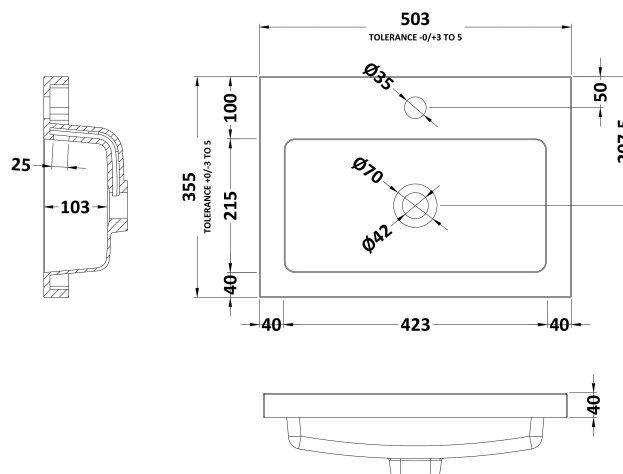

Sales Code: CBI3024

Description: 500mm Fd Vanity Unit & Basin

Packaging Details

Barcode: 5056678453582

Sales Code: OFF3006

Description: 500 Vanity Unit (355mm Deep)

Product Dimensions

Height (mm):	864
Width (mm):	500
Depth (mm):	355
Nett Weight (kg):	18

Packaging Dimensions

Height (mm):	375
Width (mm):	525
Depth (mm):	900
Gross Weight (kg):	18.5

Packaging Data

Box Colour:	Brown Cardboard Box
Box Qty:	1
Label Size:	100 x 50
Label Colour:	White Label
Label Qty:	2

Sales Code: PMB312

Description: 500 Rear Tap Basin 1Th

Product Dimensions

Height (mm):	355
Width (mm):	503
Depth (mm):	135
Nett Weight (kg):	8.1

Packaging Dimensions

Height (mm):	420
Width (mm):	210
Depth (mm):	550
Gross Weight (kg):	8.1

Packaging Data

Box Colour:	Brown Cardboard Box - Printed
Box Qty:	1
Label Size:	100 x 50
Label Colour:	White Label
Label Qty:	2

Outer Box Dimensions (If Applicable)

Height (mm):	
Width (mm):	
Depth (mm):	
Gross Weight (kg):	
Barcode:	5055369071975