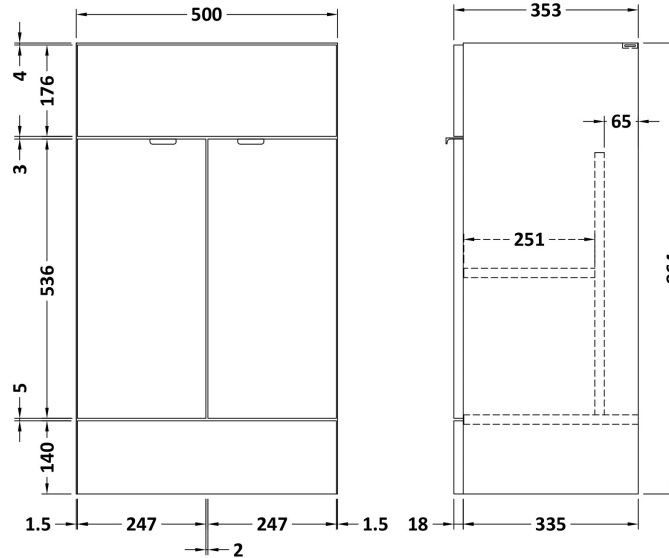

Sales Code: CBI3024

Description: 500mm Fd Vanity Unit & Basin

Packaging Details

Barcode: 5056678453582

Sales Code: OFF3006

Description: 500 Vanity Unit (355mm Deep)

Product Dimensions

Height (mm):	864
Width (mm):	500
Depth (mm):	355
Nett Weight (kg):	18

Packaging Dimensions

Height (mm):	375
Width (mm):	525
Depth (mm):	900
Gross Weight (kg):	18.5

Packaging Data

Box Colour:	Brown Cardboard Box
Box Qty:	1
Label Size:	100 x 50
Label Colour:	White Label
Label Qty:	2

Outer Box Dimensions (If Applicable)

Height (mm):	
Width (mm):	
Depth (mm):	
Gross Weight (kg):	
Barcode:	5056678436776

Product Details

Country of Origin:	United Kingdom
Fitting Instruction:	No
CE & UKCA:	N/A
FSC Certified Materials:	Yes
Colour:	Bleached Cuneo Oak
Construction Method:	Cam & Wood Dowel
Construction Type:	Rigid
Cabinet Finish:	MFC Textured Woodgrain
Fascia Finish:	MFC Textured Woodgrain
Cabinet Thickness (mm):	18
Fascia Thickness (mm):	18
Drawer Included:	No
Drawer Type:	Not Applicable
No of Shelves:	1
Hinge Type:	95 Degree Clip-On Soft Close
Hinge Included:	Yes
Adjustable Legs:	No
Fixings Included:	Yes
Handle Style:	Contemporary
Waste Shroud:	No
Handle Included:	Yes
Handle Type:	Wrapover

Sales Code: PMB312

Description: 500 Rear Tap Basin 1Th

Product Dimensions

Height (mm):	355
Width (mm):	503
Depth (mm):	135
Nett Weight (kg):	8.1

Packaging Dimensions

Height (mm):	420
Width (mm):	210
Depth (mm):	550
Gross Weight (kg):	8.1