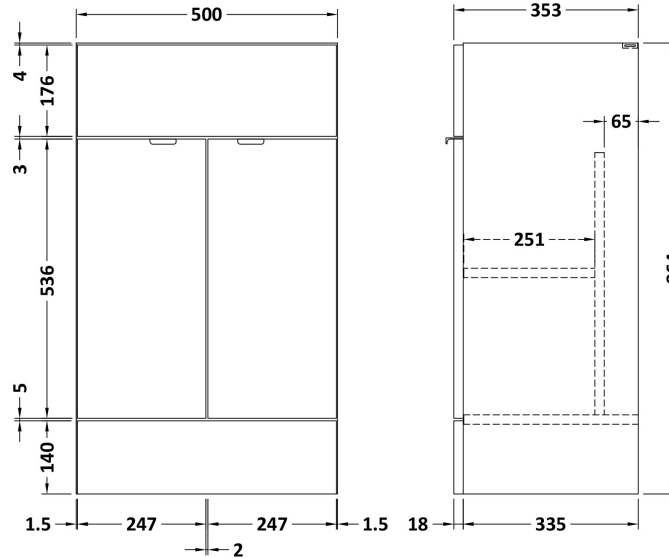

Packaging Dimensions

Height (mm):	555
Width (mm):	420
Depth (mm):	200
Gross Weight (kg):	9

Packaging Data

Box Colour:	Brown Cardboard Box - Printed
Box Qty:	1
Label Size:	100 x 50
Label Colour:	White Label
Label Qty:	2

Outer Box Dimensions (If Applicable)

Height (mm):	
Width (mm):	
Depth (mm):	
Gross Weight (kg):	
Barcode:	5056211875819

Product Details

Country of Origin:	China
Fitting Instruction:	No
Certification: CE & UKCA:	No
WRAS:	N/A
WRAS No:	N/A
Product Material:	Vitreous China
Fixing Supplied:	No

Sales Code: OFF3006

Description: 500 Vanity Unit (355mm Deep)

Product Dimensions

Height (mm):	864
Width (mm):	500
Depth (mm):	355
Nett Weight (kg):	18

Packaging Dimensions

Height (mm):	375
Width (mm):	525
Depth (mm):	900
Gross Weight (kg):	18.5

Packaging Data

Box Colour:	Brown Cardboard Box
Box Qty:	1
Label Size:	100 x 50
Label Colour:	White Label
Label Qty:	2

Outer Box Dimensions (If Applicable)

Height (mm):	
Width (mm):	
Depth (mm):	
Gross Weight (kg):	
Barcode:	5056678436776