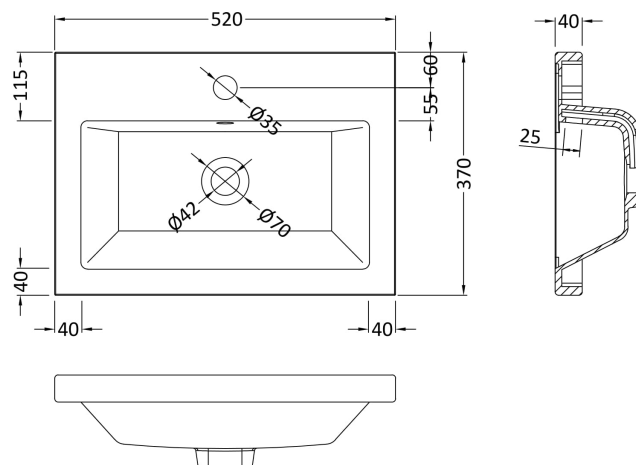

Sales Code: CBI3024A

Description: 500mm Fd Vanity Unit & Basin

Packaging Details

Barcode: 5056678453599

Sales Code: CBM312

Description: Ceramic Rear Tap Basin 505X360

Product Dimensions

Height (mm):	150
Width (mm):	505
Depth (mm):	360
Nett Weight (kg):	9

Packaging Dimensions

Height (mm):	555
Width (mm):	420
Depth (mm):	200
Gross Weight (kg):	9

Packaging Data

Box Colour:	Brown Cardboard Box - Printed
Box Qty:	1
Label Size:	100 x 50
Label Colour:	White Label
Label Qty:	2

Outer Box Dimensions (If Applicable)

Height (mm):	
Width (mm):	
Depth (mm):	
Gross Weight (kg):	
Barcode:	5056211875819

Product Details

Country of Origin:	China
Fitting Instruction:	No
Certification: CE & UKCA:	No
WRAS:	N/A
WRAS No:	N/A
Product Material:	Vitreous China
Fixing Supplied:	No

Sales Code: OFF3006

Description: 500 Vanity Unit (355mm Deep)

Product Dimensions

Height (mm):	864
Width (mm):	500
Depth (mm):	355
Nett Weight (kg):	18

Packaging Dimensions

Height (mm):	375
Width (mm):	525
Depth (mm):	900
Gross Weight (kg):	18.5