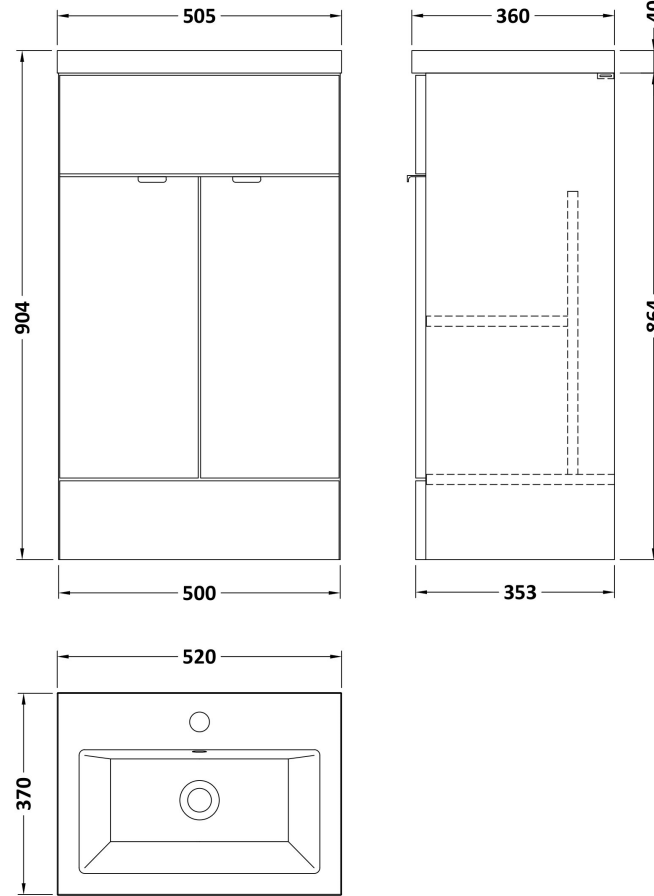

Sales Code: CBI3024A

Description: 500mm Fd Vanity Unit & Basin

Packaging Details

Barcode: 5056678453599

Sales Code: CBM312

Description: Ceramic Rear Tap Basin 505X360

Product Dimensions

Height (mm):	150
Width (mm):	505
Depth (mm):	360
Nett Weight (kg):	9

Packaging Dimensions

Height (mm):	555
Width (mm):	420
Depth (mm):	200
Gross Weight (kg):	9

Packaging Data

Box Colour:	Brown Cardboard Box - Printed
Box Qty:	1
Label Size:	100 x 50
Label Colour:	White Label
Label Qty:	2

Outer Box Dimensions (If Applicable)

Height (mm):	
Width (mm):	
Depth (mm):	
Gross Weight (kg):	
Barcode:	5056211875819

Product Details

Country of Origin:	China
Fitting Instruction:	No
Certification: CE & UKCA:	No
WRAS:	N/A
WRAS No:	N/A
Product Material:	Vitreous China
Fixing Supplied:	No

Sales Code: OFF3006

Description: 500 Vanity Unit (355mm Deep)

Product Dimensions

Height (mm):	864
Width (mm):	500
Depth (mm):	355
Nett Weight (kg):	18

Packaging Dimensions

Height (mm):	375
Width (mm):	525
Depth (mm):	900
Gross Weight (kg):	18.5