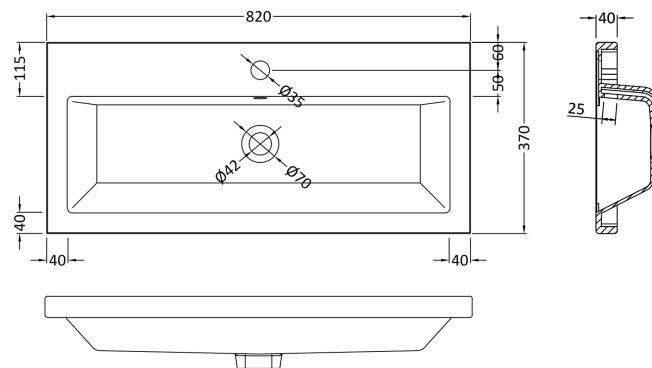

Sales Code: CBI3028A

Description: 800mm Fd Vanity Unit & Basin

Packaging Details

Barcode: 5056678453643

Sales Code: CBM315

Description: Ceramic Rear Tap Basin 805X360

Product Dimensions

Height (mm):	150
Width (mm):	805
Depth (mm):	360
Nett Weight (kg):	12

Packaging Dimensions

Height (mm):	855
Width (mm):	420
Depth (mm):	200
Gross Weight (kg):	12

Packaging Data

Box Colour:	Brown Cardboard Box - Printed
Box Qty:	1
Label Size:	100 x 50
Label Colour:	White Label
Label Qty:	2

Outer Box Dimensions (If Applicable)

Height (mm):	
Width (mm):	
Depth (mm):	
Gross Weight (kg):	
Barcode:	5056211875796

Product Details

Country of Origin:	China
Fitting Instruction:	No
Certification: CE & UKCA:	No WRAS: N/A WRAS No: N/A
Product Material:	Vitreous China
Fixing Supplied:	No

Sales Code: OFF3009

Description: 800 Vanity Unit Full Depth

Product Dimensions

Height (mm):	864
Width (mm):	800
Depth (mm):	355
Nett Weight (kg):	24.5

Packaging Dimensions

Height (mm):	375
Width (mm):	825
Depth (mm):	900
Gross Weight (kg):	25