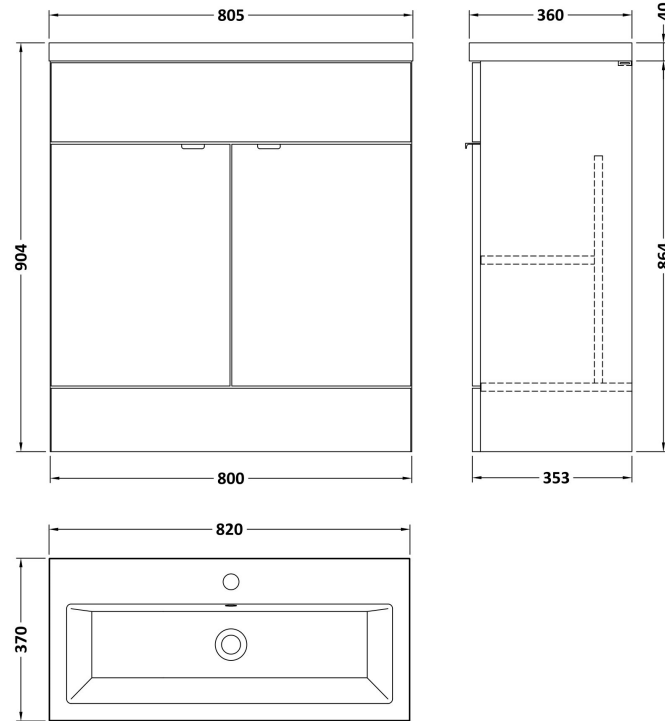

Sales Code: CBI3028A

Description: 800mm Fd Vanity Unit & Basin

Packaging Details

Barcode: 5056678453643

Sales Code: CBM315

Description: Ceramic Rear Tap Basin 805X360

Product Dimensions

Height (mm):	150
Width (mm):	805
Depth (mm):	360
Nett Weight (kg):	12

Packaging Dimensions

Height (mm):	855
Width (mm):	420
Depth (mm):	200
Gross Weight (kg):	12

Packaging Data

Box Colour:	Brown Cardboard Box - Printed
Box Qty:	1
Label Size:	100 x 50
Label Colour:	White Label
Label Qty:	2

Outer Box Dimensions (If Applicable)

Height (mm):	
Width (mm):	
Depth (mm):	
Gross Weight (kg):	
Barcode:	5056211875796

Product Details

Country of Origin:	China
Fitting Instruction:	No
Certification: CE & UKCA:	No WRAS: N/A WRAS No: N/A
Product Material:	Vitreous China
Fixing Supplied:	No

Sales Code: OFF3009

Description: 800 Vanity Unit Full Depth

Product Dimensions

Height (mm):	864
Width (mm):	800
Depth (mm):	355
Nett Weight (kg):	24.5

Packaging Dimensions

Height (mm):	375
Width (mm):	825
Depth (mm):	900
Gross Weight (kg):	25