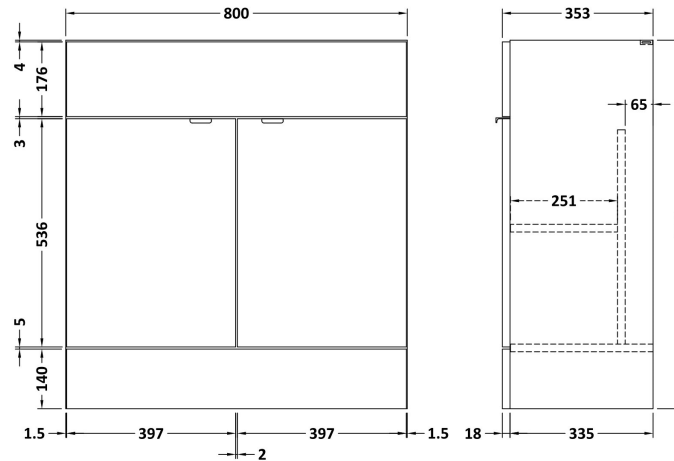

Packaging Dimensions

Height (mm):	855
Width (mm):	420
Depth (mm):	200
Gross Weight (kg):	12

Packaging Data

Box Colour:	Brown Cardboard Box - Printed
Box Qty:	1
Label Size:	100 x 50
Label Colour:	White Label
Label Qty:	2

Outer Box Dimensions (If Applicable)

Height (mm):	
Width (mm):	
Depth (mm):	
Gross Weight (kg):	
Barcode:	5056211875796

Product Details

Country of Origin:	China
Fitting Instruction:	No
Certification: CE & UKCA:	No WRAS: N/A WRAS No: N/A
Product Material:	Vitreous China
Fixing Supplied:	No

Sales Code: OFF3009

Description: 800 Vanity Unit Full Depth

Product Dimensions

Height (mm):	864
Width (mm):	800
Depth (mm):	355
Nett Weight (kg):	24.5

Packaging Dimensions

Height (mm):	375
Width (mm):	825
Depth (mm):	900
Gross Weight (kg):	25

Packaging Data

Box Colour:	Brown Cardboard Box
Box Qty:	1
Label Size:	100 x 50
Label Colour:	White Label
Label Qty:	2

Outer Box Dimensions (If Applicable)

Height (mm):	
Width (mm):	
Depth (mm):	
Gross Weight (kg):	
Barcode:	5056678436806