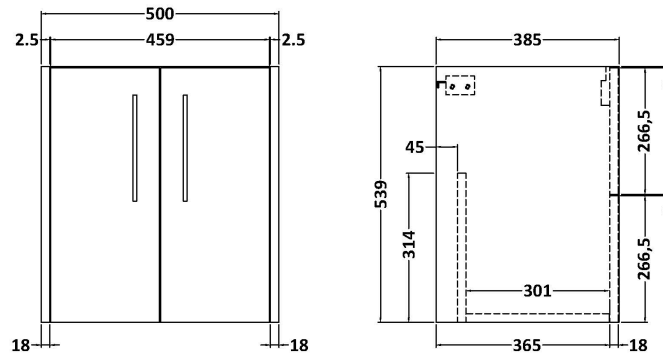

Sales Code: JNU2921A

Description: 500 Wh 2-Door Vanity & Basin 1

Packaging Details

Barcode: 5056678454343

Sales Code: NPF2921

Description: 500 W/H 2-Door Unit (385 Deep)

Product Dimensions

Height (mm):	539
Width (mm):	500
Depth (mm):	385
Nett Weight (kg):	12.5

Packaging Dimensions

Height (mm):	560
Width (mm):	520
Depth (mm):	405
Gross Weight (kg):	13

Packaging Data

Box Colour:	Brown Cardboard Box
Box Qty:	1
Label Size:	50 x 100
Label Colour:	White Label
Label Qty:	2

Outer Box Dimensions (If Applicable)

Height (mm):	
Width (mm):	
Depth (mm):	
Gross Weight (kg):	
Barcode:	5056678447604

Product Details

Country of Origin:	China
Fitting Instruction:	No
CE & UKCA:	N/A
FSC Certified Materials:	Yes
Colour:	Indigo Blue
Construction Method:	Cam & Wood Dowel
Construction Type:	Rigid
Cabinet Finish:	MFC Painted Matt
Fascia Finish:	Mdf Painted Matt
Cabinet Thickness (mm):	16
Fascia Thickness (mm):	18
Drawer Included:	No
Drawer Type:	Not Applicable
No of Shelves:	0
Hinge Type:	95 Degree Soft Close
Hinge Included:	Yes, Supplied
Adjustable Legs:	No, Not Required
Fixings Included:	Yes
Handle Style:	Modern
Waste Shroud:	No
Handle Included:	Yes, Supplied
Handle Type:	D-Shape

Sales Code: NVM012

Description: 500 Mid-Edged Basin 1 Th

Product Dimensions

Height (mm):	180
Width (mm):	510
Depth (mm):	390
Nett Weight (kg):	10.54

Packaging Dimensions

Height (mm):	210
Width (mm):	410
Depth (mm):	530
Gross Weight (kg):	10.54