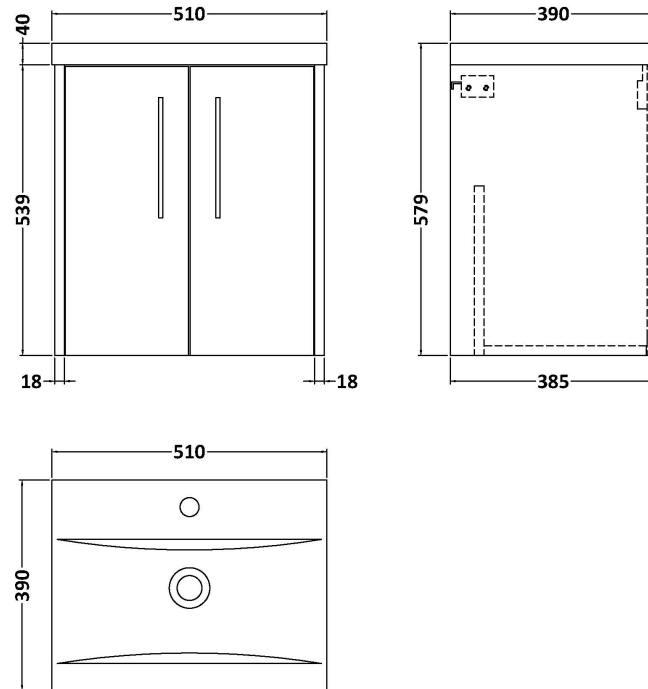

Sales Code: JNU2921A

Description: 500 Wh 2-Door Vanity & Basin 1

Packaging Details

Barcode: 5056678454343

Sales Code: NPF2921

Description: 500 W/H 2-Door Unit (385 Deep)

Product Dimensions

Height (mm):	539
Width (mm):	500
Depth (mm):	385
Nett Weight (kg):	12.5

Packaging Dimensions

Height (mm):	560
Width (mm):	520
Depth (mm):	405
Gross Weight (kg):	13

Packaging Data

Box Colour:	Brown Cardboard Box
Box Qty:	1
Label Size:	50 x 100
Label Colour:	White Label
Label Qty:	2

Outer Box Dimensions (If Applicable)

Height (mm):	
Width (mm):	
Depth (mm):	
Gross Weight (kg):	
Barcode:	5056678447604

Product Details

Country of Origin:	China
Fitting Instruction:	No
CE & UKCA:	N/A
FSC Certified Materials:	Yes
Colour:	Indigo Blue
Construction Method:	Cam & Wood Dowel
Construction Type:	Rigid
Cabinet Finish:	MFC Painted Matt
Fascia Finish:	Mdf Painted Matt
Cabinet Thickness (mm):	16
Fascia Thickness (mm):	18
Drawer Included:	No
Drawer Type:	Not Applicable
No of Shelves:	0
Hinge Type:	95 Degree Soft Close
Hinge Included:	Yes, Supplied
Adjustable Legs:	No, Not Required
Fixings Included:	Yes
Handle Style:	Modern
Waste Shroud:	No
Handle Included:	Yes, Supplied
Handle Type:	D-Shape

Sales Code: NVM012

Description: 500 Mid-Edged Basin 1 Th

Product Dimensions

Height (mm):	180
Width (mm):	510
Depth (mm):	390
Nett Weight (kg):	10.54

Packaging Dimensions

Height (mm):	210
Width (mm):	410
Depth (mm):	530
Gross Weight (kg):	10.54