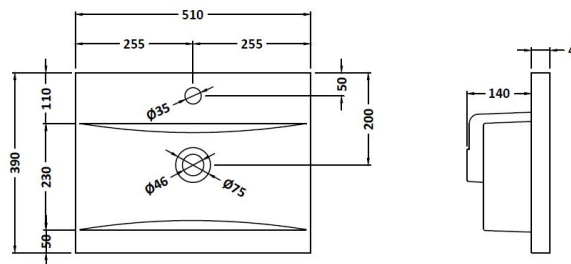

Packaging Dimensions

Height (mm):	560
Width (mm):	520
Depth (mm):	405
Gross Weight (kg):	13

Packaging Data

Box Colour:	Brown Cardboard Box
Box Qty:	1
Label Size:	50 x 100
Label Colour:	White Label
Label Qty:	2

Outer Box Dimensions (If Applicable)

Height (mm):	
Width (mm):	
Depth (mm):	
Gross Weight (kg):	
Barcode:	5056678447604

Product Details

Country of Origin:	China
Fitting Instruction:	No
CE & UKCA:	N/A
FSC Certified Materials:	Yes
Colour:	Indigo Blue
Construction Method:	Cam & Wood Dowel
Construction Type:	Rigid
Cabinet Finish:	MFC Painted Matt
Fascia Finish:	Mdf Painted Matt
Cabinet Thickness (mm):	16
Fascia Thickness (mm):	18
Drawer Included:	No
Drawer Type:	Not Applicable
No of Shelves:	0
Hinge Type:	95 Degree Soft Close
Hinge Included:	Yes, Supplied
Adjustable Legs:	No, Not Required
Fixings Included:	Yes
Handle Style:	Modern
Waste Shroud:	No
Handle Included:	Yes, Supplied
Handle Type:	D-Shape

Sales Code: NVM012

Description: 500 Mid-Edged Basin 1 Th

Product Dimensions

Height (mm):	180
Width (mm):	510
Depth (mm):	390
Nett Weight (kg):	10.54

Packaging Dimensions

Height (mm):	210
Width (mm):	410
Depth (mm):	530
Gross Weight (kg):	10.54

Packaging Data

Box Colour:	Brown Cardboard Box - Printed
Box Qty:	1
Label Size:	100 x 50
Label Colour:	White Label
Label Qty:	2

Outer Box Dimensions (If Applicable)

Height (mm):	
Width (mm):	
Depth (mm):	
Gross Weight (kg):	
Barcode:	5055369043446