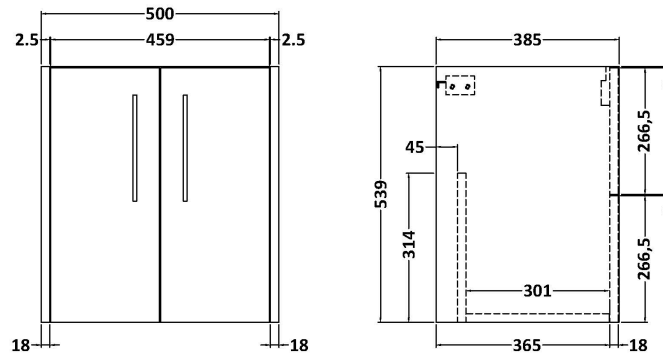

Sales Code: JNU2921B

Description: 500 Wh 2-Door Vanity & Basin 2

Packaging Details

Barcode: 5056678454350

Sales Code: NPF2921

Description: 500 W/H 2-Door Unit (385 Deep)

Product Dimensions

Height (mm):	539
Width (mm):	500
Depth (mm):	385
Nett Weight (kg):	12.5

Packaging Dimensions

Height (mm):	560
Width (mm):	520
Depth (mm):	405
Gross Weight (kg):	13

Packaging Data

Box Colour:	Brown Cardboard Box
Box Qty:	1
Label Size:	50 x 100
Label Colour:	White Label
Label Qty:	2

Sales Code: NVM001

Description: 500mm Minimalist Basin 1Th

Product Dimensions

Height (mm):	170
Width (mm):	500
Depth (mm):	390
Nett Weight (kg):	9

Packaging Dimensions

Height (mm):	400
Width (mm):	520
Depth (mm):	200
Gross Weight (kg):	9

Packaging Data

Box Colour:	Brown Cardboard Box
Box Qty:	1
Label Size:	105 x 50
Label Colour:	White Label
Label Qty:	1

Outer Box Dimensions (If Applicable)

Height (mm):	
Width (mm):	
Depth (mm):	
Gross Weight (kg):	
Barcode:	5055275828670