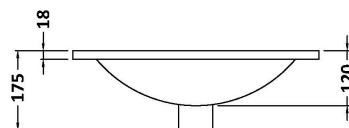

Packaging Dimensions

Height (mm):	560
Width (mm):	520
Depth (mm):	405
Gross Weight (kg):	13

Packaging Data

Box Colour:	Brown Cardboard Box
Box Qty:	1
Label Size:	50 x 100
Label Colour:	White Label
Label Qty:	2

Outer Box Dimensions (If Applicable)

Height (mm):	
Width (mm):	
Depth (mm):	
Gross Weight (kg):	
Barcode:	5056678447604

Product Details

Country of Origin:	China
Fitting Instruction:	No
CE & UKCA:	N/A
FSC Certified Materials:	Yes
Colour:	Indigo Blue
Construction Method:	Cam & Wood Dowel
Construction Type:	Rigid
Cabinet Finish:	MFC Painted Matt
Fascia Finish:	Mdf Painted Matt
Cabinet Thickness (mm):	16
Fascia Thickness (mm):	18
Drawer Included:	No
Drawer Type:	Not Applicable
No of Shelves:	0
Hinge Type:	95 Degree Soft Close
Hinge Included:	Yes, Supplied
Adjustable Legs:	No, Not Required
Fixings Included:	Yes
Handle Style:	Modern
Waste Shroud:	No
Handle Included:	Yes, Supplied
Handle Type:	D-Shape

Sales Code: NVM001

Description: 500mm Minimalist Basin 1Th

Product Dimensions

Height (mm):	170
Width (mm):	500
Depth (mm):	390
Nett Weight (kg):	9

Packaging Dimensions

Height (mm):	400
Width (mm):	520
Depth (mm):	200
Gross Weight (kg):	9

Packaging Data

Box Colour:	Brown Cardboard Box
Box Qty:	1
Label Size:	105 x 50
Label Colour:	White Label
Label Qty:	1

Outer Box Dimensions (If Applicable)

Height (mm):	
Width (mm):	
Depth (mm):	
Gross Weight (kg):	
Barcode:	5055275828670