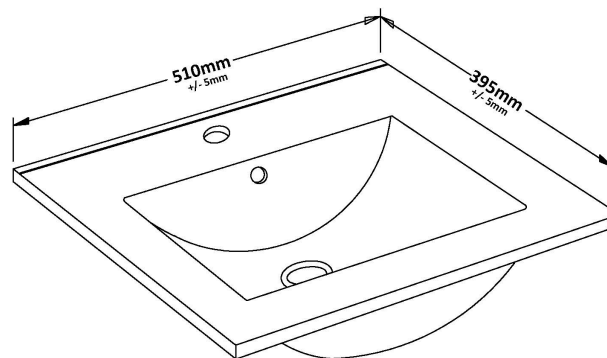

Packaging Dimensions

Height (mm):	560
Width (mm):	520
Depth (mm):	405
Gross Weight (kg):	13

Packaging Data

Box Colour:	Brown Cardboard Box
Box Qty:	1
Label Size:	50 x 100
Label Colour:	White Label
Label Qty:	2

Outer Box Dimensions (If Applicable)

Height (mm):	
Width (mm):	
Depth (mm):	
Gross Weight (kg):	
Barcode:	5056678447604

Product Details

Country of Origin:	China
Fitting Instruction:	No
CE & UKCA:	N/A
FSC Certified Materials:	Yes
Colour:	Indigo Blue
Construction Method:	Cam & Wood Dowel
Construction Type:	Rigid
Cabinet Finish:	MFC Painted Matt
Fascia Finish:	Mdf Painted Matt
Cabinet Thickness (mm):	16
Fascia Thickness (mm):	18
Drawer Included:	No
Drawer Type:	Not Applicable
No of Shelves:	0
Hinge Type:	95 Degree Soft Close
Hinge Included:	Yes, Supplied
Adjustable Legs:	No, Not Required
Fixings Included:	Yes
Handle Style:	Modern
Waste Shroud:	No
Handle Included:	Yes, Supplied
Handle Type:	D-Shape

Sales Code: NVM001

Description: 500mm Minimalist Basin 1Th

Product Dimensions

Height (mm):	170
Width (mm):	500
Depth (mm):	390
Nett Weight (kg):	9

Packaging Dimensions

Height (mm):	400
Width (mm):	520
Depth (mm):	200
Gross Weight (kg):	9

Packaging Data

Box Colour:	Brown Cardboard Box
Box Qty:	1
Label Size:	105 x 50
Label Colour:	White Label
Label Qty:	1

Outer Box Dimensions (If Applicable)

Height (mm):	
Width (mm):	
Depth (mm):	
Gross Weight (kg):	
Barcode:	5055275828670