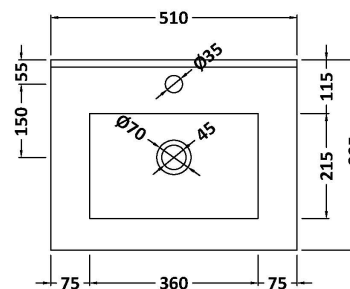

Packaging Dimensions

Height (mm):	560
Width (mm):	520
Depth (mm):	405
Gross Weight (kg):	13

Packaging Data

Box Colour:	Brown Cardboard Box
Box Qty:	1
Label Size:	50 x 100
Label Colour:	White Label
Label Qty:	2

Outer Box Dimensions (If Applicable)

Height (mm):	
Width (mm):	
Depth (mm):	
Gross Weight (kg):	
Barcode:	5056678447604

Product Details

Country of Origin:	China
Fitting Instruction:	No
CE & UKCA:	N/A
FSC Certified Materials:	Yes
Colour:	Indigo Blue
Construction Method:	Cam & Wood Dowel
Construction Type:	Rigid
Cabinet Finish:	MFC Painted Matt
Fascia Finish:	Mdf Painted Matt
Cabinet Thickness (mm):	16
Fascia Thickness (mm):	18
Drawer Included:	No
Drawer Type:	Not Applicable
No of Shelves:	0
Hinge Type:	95 Degree Soft Close
Hinge Included:	Yes, Supplied
Adjustable Legs:	No, Not Required
Fixings Included:	Yes
Handle Style:	Modern
Waste Shroud:	No
Handle Included:	Yes, Supplied
Handle Type:	D-Shape

Sales Code: NVM001

Description: 500mm Minimalist Basin 1Th

Product Dimensions

Height (mm):	170
Width (mm):	500
Depth (mm):	390
Nett Weight (kg):	9

Packaging Dimensions

Height (mm):	400
Width (mm):	520
Depth (mm):	200
Gross Weight (kg):	9

Packaging Data

Box Colour:	Brown Cardboard Box
Box Qty:	1
Label Size:	105 x 50
Label Colour:	White Label
Label Qty:	1

Outer Box Dimensions (If Applicable)

Height (mm):	
Width (mm):	
Depth (mm):	
Gross Weight (kg):	
Barcode:	5055275828670