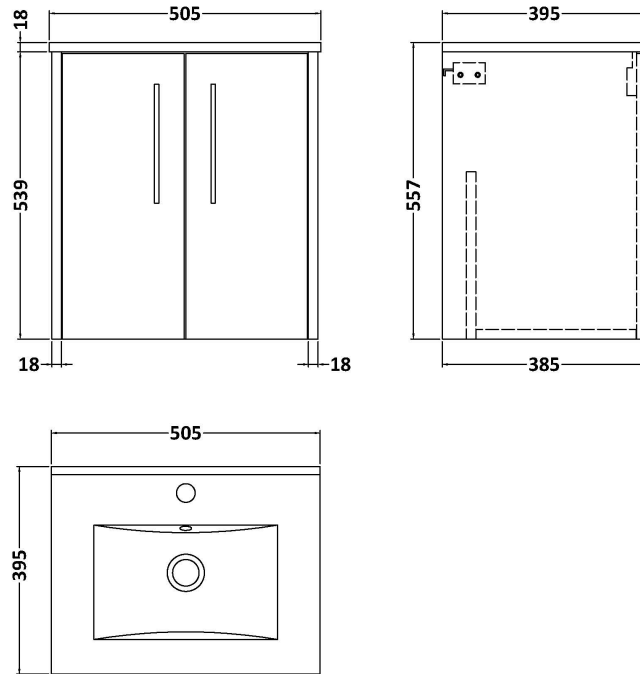

Sales Code: JNU2921B

Description: 500 Wh 2-Door Vanity & Basin 2

Packaging Details

Barcode: 5056678454350

Sales Code: NPF2921

Description: 500 W/H 2-Door Unit (385 Deep)

Product Dimensions

Height (mm):	539
Width (mm):	500
Depth (mm):	385
Nett Weight (kg):	12.5

Packaging Dimensions

Height (mm):	560
Width (mm):	520
Depth (mm):	405
Gross Weight (kg):	13

Packaging Data

Box Colour:	Brown Cardboard Box
Box Qty:	1
Label Size:	50 x 100
Label Colour:	White Label
Label Qty:	2

Outer Box Dimensions (If Applicable)

Height (mm):	
Width (mm):	
Depth (mm):	
Gross Weight (kg):	
Barcode:	5056678447604

Product Details

Country of Origin:	China
Fitting Instruction:	No
CE & UKCA:	N/A
FSC Certified Materials:	Yes
Colour:	Indigo Blue
Construction Method:	Cam & Wood Dowel
Construction Type:	Rigid
Cabinet Finish:	MFC Painted Matt
Fascia Finish:	Mdf Painted Matt
Cabinet Thickness (mm):	16
Fascia Thickness (mm):	18
Drawer Included:	No
Drawer Type:	Not Applicable
No of Shelves:	0
Hinge Type:	95 Degree Soft Close
Hinge Included:	Yes, Supplied
Adjustable Legs:	No, Not Required
Fixings Included:	Yes
Handle Style:	Modern
Waste Shroud:	No
Handle Included:	Yes, Supplied
Handle Type:	D-Shape

Sales Code: NVM001

Description: 500mm Minimalist Basin 1Th

Product Dimensions

Height (mm):	170
Width (mm):	500
Depth (mm):	390
Nett Weight (kg):	9

Packaging Dimensions

Height (mm):	400
Width (mm):	520
Depth (mm):	200
Gross Weight (kg):	9