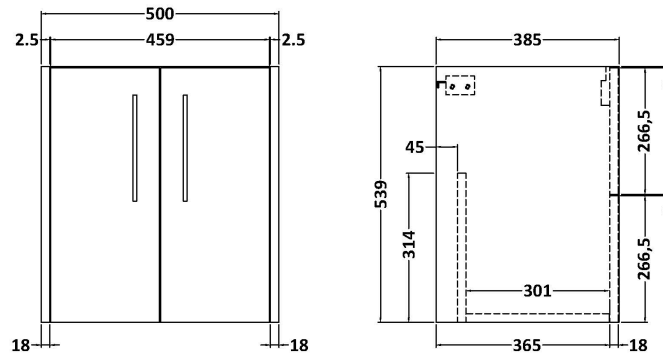

Sales Code: JNU2921D

Description: 500 Wh 2-Door Vanity & Basin 3

Packaging Details

Barcode: 5056678454367

Sales Code: NPF2921

Description: 500 W/H 2-Door Unit (385 Deep)

Product Dimensions

Height (mm):	539
Width (mm):	500
Depth (mm):	385
Nett Weight (kg):	12.5

Packaging Dimensions

Height (mm):	560
Width (mm):	520
Depth (mm):	405
Gross Weight (kg):	13

Packaging Data

Box Colour:	Brown Cardboard Box
Box Qty:	1
Label Size:	50 x 100
Label Colour:	White Label
Label Qty:	2

Outer Box Dimensions (If Applicable)

Height (mm):	
Width (mm):	
Depth (mm):	
Gross Weight (kg):	
Barcode:	5056678447604

Product Details

Country of Origin:	China
Fitting Instruction:	No
CE & UKCA:	N/A
FSC Certified Materials:	Yes
Colour:	Indigo Blue
Construction Method:	Cam & Wood Dowel
Construction Type:	Rigid
Cabinet Finish:	MFC Painted Matt
Fascia Finish:	Mdf Painted Matt
Cabinet Thickness (mm):	16
Fascia Thickness (mm):	18
Drawer Included:	No
Drawer Type:	Not Applicable
No of Shelves:	0
Hinge Type:	95 Degree Soft Close
Hinge Included:	Yes, Supplied
Adjustable Legs:	No, Not Required
Fixings Included:	Yes
Handle Style:	Modern
Waste Shroud:	No
Handle Included:	Yes, Supplied
Handle Type:	D-Shape

Sales Code: NVM032

Description: 500 Thin Edged Basin 1Th

Product Dimensions

Height (mm):	170
Width (mm):	510
Depth (mm):	395
Nett Weight (kg):	9.5

Packaging Dimensions

Height (mm):	190
Width (mm):	530
Depth (mm):	415
Gross Weight (kg):	10