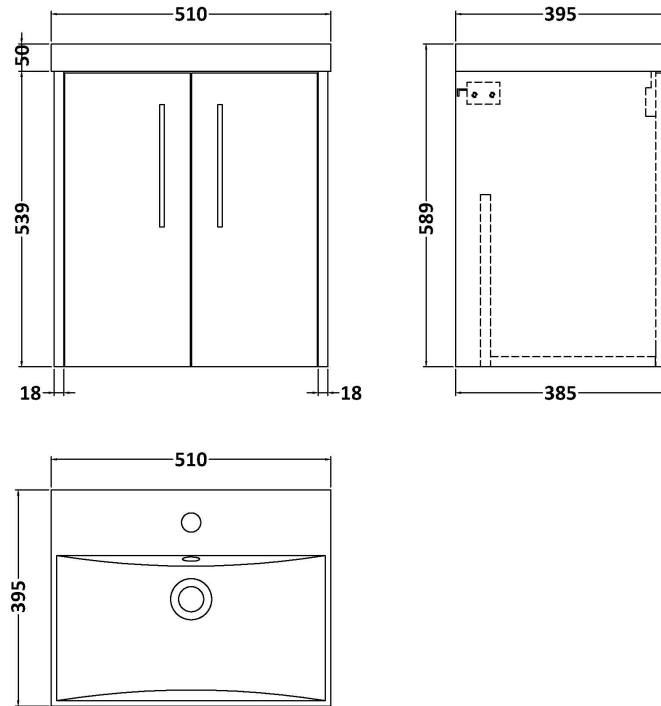

Sales Code: JNU2921D

Description: 500 Wh 2-Door Vanity & Basin 3

Packaging Details

Barcode: 5056678454367

Sales Code: NPF2921

Description: 500 W/H 2-Door Unit (385 Deep)

Product Dimensions

Height (mm):	539
Width (mm):	500
Depth (mm):	385
Nett Weight (kg):	12.5

Packaging Dimensions

Height (mm):	560
Width (mm):	520
Depth (mm):	405
Gross Weight (kg):	13

Packaging Data

Box Colour:	Brown Cardboard Box
Box Qty:	1
Label Size:	50 x 100
Label Colour:	White Label
Label Qty:	2

Outer Box Dimensions (If Applicable)

Height (mm):	
Width (mm):	
Depth (mm):	
Gross Weight (kg):	
Barcode:	5056678447604

Product Details

Country of Origin:	China
Fitting Instruction:	No
CE & UKCA:	N/A
FSC Certified Materials:	Yes
Colour:	Indigo Blue
Construction Method:	Cam & Wood Dowel
Construction Type:	Rigid
Cabinet Finish:	MFC Painted Matt
Fascia Finish:	Mdf Painted Matt
Cabinet Thickness (mm):	16
Fascia Thickness (mm):	18
Drawer Included:	No
Drawer Type:	Not Applicable
No of Shelves:	0
Hinge Type:	95 Degree Soft Close
Hinge Included:	Yes, Supplied
Adjustable Legs:	No, Not Required
Fixings Included:	Yes
Handle Style:	Modern
Waste Shroud:	No
Handle Included:	Yes, Supplied
Handle Type:	D-Shape

Sales Code: NVM032

Description: 500 Thin Edged Basin 1Th

Product Dimensions

Height (mm):	170
Width (mm):	510
Depth (mm):	395
Nett Weight (kg):	9.5

Packaging Dimensions

Height (mm):	190
Width (mm):	530
Depth (mm):	415
Gross Weight (kg):	10