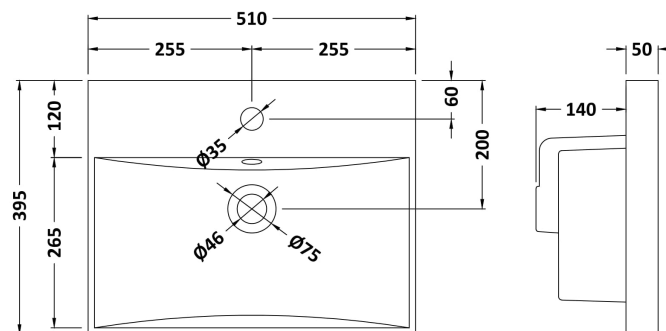

Packaging Dimensions

Height (mm):	560
Width (mm):	520
Depth (mm):	405
Gross Weight (kg):	13

Packaging Data

Box Colour:	Brown Cardboard Box
Box Qty:	1
Label Size:	50 x 100
Label Colour:	White Label
Label Qty:	2

Outer Box Dimensions (If Applicable)

Height (mm):	
Width (mm):	
Depth (mm):	
Gross Weight (kg):	
Barcode:	5056678447604

Product Details

Country of Origin:	China
Fitting Instruction:	No
CE & UKCA:	N/A
FSC Certified Materials:	Yes
Colour:	Indigo Blue
Construction Method:	Cam & Wood Dowel
Construction Type:	Rigid
Cabinet Finish:	MFC Painted Matt
Fascia Finish:	Mdf Painted Matt
Cabinet Thickness (mm):	16
Fascia Thickness (mm):	18
Drawer Included:	No
Drawer Type:	Not Applicable
No of Shelves:	0
Hinge Type:	95 Degree Soft Close
Hinge Included:	Yes, Supplied
Adjustable Legs:	No, Not Required
Fixings Included:	Yes
Handle Style:	Modern
Waste Shroud:	No
Handle Included:	Yes, Supplied
Handle Type:	D-Shape

Sales Code: NVM032

Description: 500 Thin Edged Basin 1Th

Product Dimensions

Height (mm):	170
Width (mm):	510
Depth (mm):	395
Nett Weight (kg):	9.5

Packaging Dimensions

Height (mm):	190
Width (mm):	530
Depth (mm):	415
Gross Weight (kg):	10

Packaging Data

Box Colour:	Brown Cardboard Box - Printed
Box Qty:	1
Label Size:	100 x 50
Label Colour:	White Label
Label Qty:	2

Outer Box Dimensions (If Applicable)

Height (mm):	
Width (mm):	
Depth (mm):	
Gross Weight (kg):	
Barcode:	5056211853411