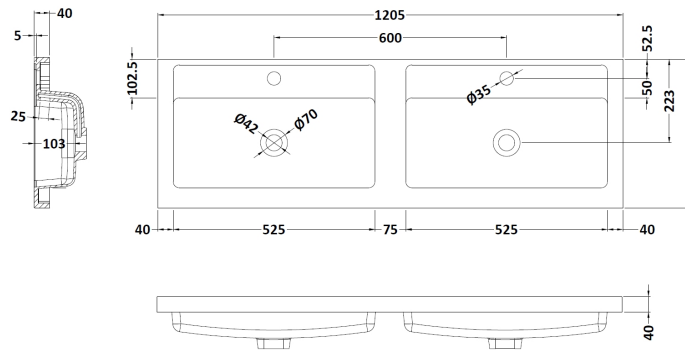

### Product Dimensions

Height (mm):	539
Width (mm):	600
Depth (mm):	385
Nett Weight (kg):	22.5

### Packaging Dimensions

Height (mm):	560
Width (mm):	620
Depth (mm):	405
Gross Weight (kg):	23

### Outer Box Dimensions (If Applicable)

Height (mm):	
Width (mm):	
Depth (mm):	
Gross Weight (kg):	
Barcode:	5056678447642

**Sales Code:** PMB424

**Description:** Double Polymarble Basin 1205 X 390

**Product Dimensions**

Height (mm):	390
Width (mm):	1205
Depth (mm):	157
Nett Weight (kg):	18.12

**Packaging Dimensions**

Height (mm):	100
Width (mm):	1205
Depth (mm):	400
Gross Weight (kg):	18.12