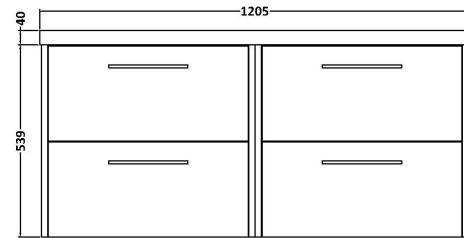

Sales Code: JNU2924C

Description: 1200 Wh 4-Drawer Vanity & Double Basin

Packaging Details

Barcode: 5056678454640