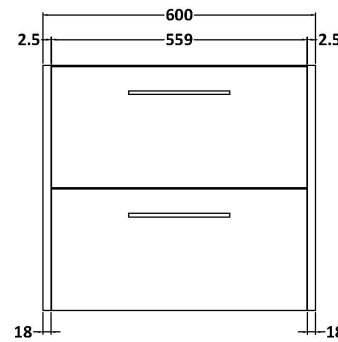

### Product Dimensions

Height (mm):	539
Width (mm):	600
Depth (mm):	385
Nett Weight (kg):	22.5

### Packaging Dimensions

Height (mm):	560
Width (mm):	620
Depth (mm):	405
Gross Weight (kg):	23

### Outer Box Dimensions (If Applicable)

Height (mm):	
Width (mm):	
Depth (mm):	
Gross Weight (kg):	
Barcode:	5056678447642

**Sales Code:** PMB424

**Description:** Double Polymarble Basin 1205 X 390

**Product Dimensions**

Height (mm):	390
Width (mm):	1205
Depth (mm):	157
Nett Weight (kg):	18.12

**Packaging Dimensions**

Height (mm):	100
Width (mm):	1205
Depth (mm):	400
Gross Weight (kg):	18.12