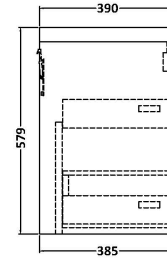

Sales Code: JNU2924C

Description: 1200 Wh 4-Drawer Vanity & Double Basin

Packaging Details

Barcode: 5056678454640