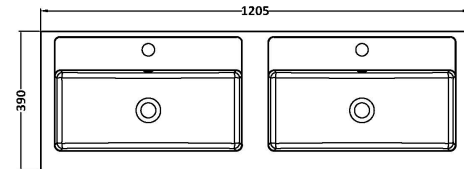

Sales Code: JNU2924C

Description: 1200 Wh 4-Drawer Vanity & Double Basin

Packaging Details

Barcode: 5056678454640