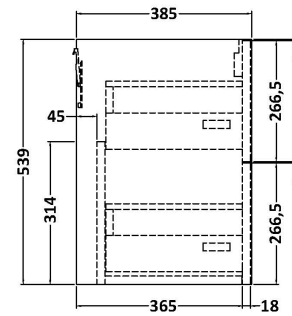

### Product Dimensions

Height (mm):	539
Width (mm):	600
Depth (mm):	385
Nett Weight (kg):	22.5

### Packaging Dimensions

Height (mm):	560
Width (mm):	620
Depth (mm):	405
Gross Weight (kg):	23

### Outer Box Dimensions (If Applicable)

Height (mm):	
Width (mm):	
Depth (mm):	
Gross Weight (kg):	
Barcode:	5056678447642

**Sales Code:** PMB424

**Description:** Double Polymarble Basin 1205 X 390

**Product Dimensions**

Height (mm):	390
Width (mm):	1205
Depth (mm):	157
Nett Weight (kg):	18.12

**Packaging Dimensions**

Height (mm):	100
Width (mm):	1205
Depth (mm):	400
Gross Weight (kg):	18.12