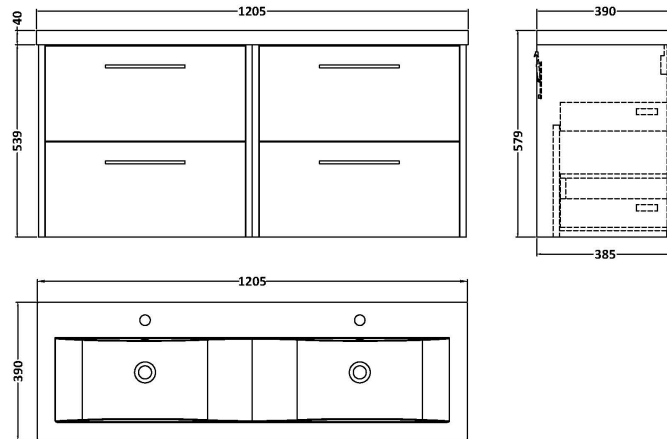

Sales Code: JNU2924F

Description: 1200 Wh 4-Drawer Vanity & Double Basin

Packaging Details

Barcode: 5056678454664

Sales Code: CBM424

Description: Double Ceramic Basin 1208X392

Product Dimensions

Height (mm):	390
Width (mm):	1205
Depth (mm):	175
Nett Weight (kg):	27

Packaging Dimensions

Height (mm):	205
Width (mm):	1270
Depth (mm):	510
Gross Weight (kg):	27

Packaging Data

Box Colour:	Brown Cardboard Box - Printed
Box Qty:	1
Label Size:	100 x 50
Label Colour:	White Label
Label Qty:	2

Outer Box Dimensions (If Applicable)

Height (mm):	
Width (mm):	
Depth (mm):	
Gross Weight (kg):	
Barcode:	5056211875826

Product Details

Country of Origin:	China
Fitting Instruction:	No
Certification: CE & UKCA:	No
WRAS:	N/A
WRAS No:	N/A
Product Material:	Vitreous China
Fixing Supplied:	No

Sales Code: NPF2924

Description: 600 W/H 2-Drawer Unit (385 Deep)

Product Dimensions

Height (mm):	539
Width (mm):	600
Depth (mm):	385
Nett Weight (kg):	22.5

Packaging Dimensions

Height (mm):	560
Width (mm):	620
Depth (mm):	405
Gross Weight (kg):	23