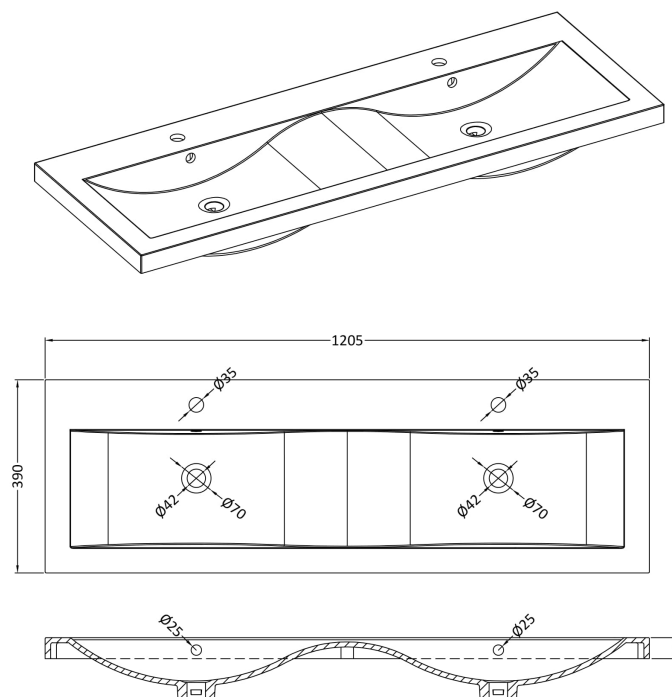

Sales Code: JNU2924F

Description: 1200 Wh 4-Drawer Vanity & Double Basin

Packaging Details

Barcode: 5056678454664

Sales Code: CBM424

Description: Double Ceramic Basin 1208X392

Product Dimensions

Height (mm):	390
Width (mm):	1205
Depth (mm):	175
Nett Weight (kg):	27

Packaging Dimensions

Height (mm):	205
Width (mm):	1270
Depth (mm):	510
Gross Weight (kg):	27

Packaging Data

Box Colour:	Brown Cardboard Box - Printed
Box Qty:	1
Label Size:	100 x 50
Label Colour:	White Label
Label Qty:	2

Outer Box Dimensions (If Applicable)

Height (mm):	
Width (mm):	
Depth (mm):	
Gross Weight (kg):	
Barcode:	5056211875826

Product Details

Country of Origin:	China
Fitting Instruction:	No
Certification: CE & UKCA:	No
WRAS:	N/A
WRAS No:	N/A
Product Material:	Vitreous China
Fixing Supplied:	No

Sales Code: NPF2924

Description: 600 W/H 2-Drawer Unit (385 Deep)

Product Dimensions

Height (mm):	539
Width (mm):	600
Depth (mm):	385
Nett Weight (kg):	22.5

Packaging Dimensions

Height (mm):	560
Width (mm):	620
Depth (mm):	405
Gross Weight (kg):	23