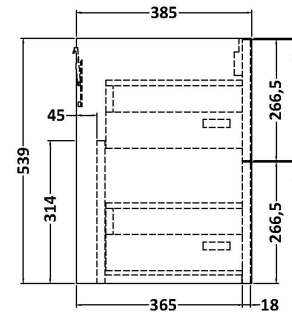

Packaging Dimensions

Height (mm):	205
Width (mm):	1270
Depth (mm):	510
Gross Weight (kg):	27

Packaging Data

Box Colour:	Brown Cardboard Box - Printed
Box Qty:	1
Label Size:	100 x 50
Label Colour:	White Label
Label Qty:	2

Outer Box Dimensions (If Applicable)

Height (mm):	
Width (mm):	
Depth (mm):	
Gross Weight (kg):	
Barcode:	5056211875826

Product Details

Country of Origin:	China
Fitting Instruction:	No
Certification: CE & UKCA:	No
WRAS:	N/A
WRAS No:	N/A
Product Material:	Vitreous China
Fixing Supplied:	No

Sales Code: NPF2924

Description: 600 W/H 2-Drawer Unit (385 Deep)

Product Dimensions

Height (mm):	539
Width (mm):	600
Depth (mm):	385
Nett Weight (kg):	22.5

Packaging Dimensions

Height (mm):	560
Width (mm):	620
Depth (mm):	405
Gross Weight (kg):	23

Packaging Data

Box Colour:	Brown Cardboard Box
Box Qty:	1
Label Size:	50 x 100
Label Colour:	White Label
Label Qty:	2

Outer Box Dimensions (If Applicable)

Height (mm):	
Width (mm):	
Depth (mm):	
Gross Weight (kg):	
Barcode:	5056678447642