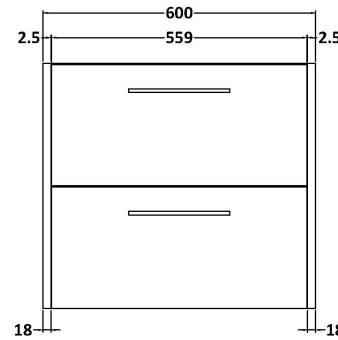

Sales Code: JNU2924F

Description: 1200 Wh 4-Drawer Vanity & Double Basin

Packaging Details

Barcode: 5056678454664

Sales Code: CBM424

Description: Double Ceramic Basin 1208X392

Product Dimensions

Height (mm):	390
Width (mm):	1205
Depth (mm):	175
Nett Weight (kg):	27

Packaging Dimensions

Height (mm):	205
Width (mm):	1270
Depth (mm):	510
Gross Weight (kg):	27

Packaging Data

Box Colour:	Brown Cardboard Box - Printed
Box Qty:	1
Label Size:	100 x 50
Label Colour:	White Label
Label Qty:	2

Outer Box Dimensions (If Applicable)

Height (mm):	
Width (mm):	
Depth (mm):	
Gross Weight (kg):	
Barcode:	5056211875826

Product Details

Country of Origin:	China
Fitting Instruction:	No
Certification: CE & UKCA:	No
WRAS:	N/A
WRAS No:	N/A
Product Material:	Vitreous China
Fixing Supplied:	No

Sales Code: NPF2924

Description: 600 W/H 2-Drawer Unit (385 Deep)

Product Dimensions

Height (mm):	539
Width (mm):	600
Depth (mm):	385
Nett Weight (kg):	22.5

Packaging Dimensions

Height (mm):	560
Width (mm):	620
Depth (mm):	405
Gross Weight (kg):	23