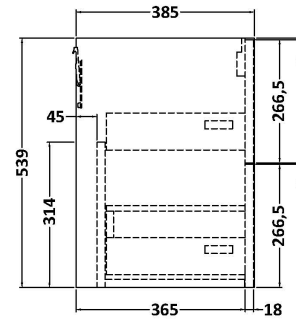

Height (mm):	22
Width (mm):	1205
Depth (mm):	390
Nett Weight (kg):	5

**Packaging Dimensions**

Height (mm):	25
Width (mm):	1215
Depth (mm):	455
Gross Weight (kg):	5

**Packaging Data**

Box Colour:	Brown Cardboard Box
Box Qty:	1
Label Size:	100 x 50
Label Colour:	White Label
Label Qty:	1

**Outer Box Dimensions (If Applicable)**

Height (mm):	
Width (mm):	
Depth (mm):	
Gross Weight (kg):	
Barcode:	5056678449912

**Product Details**

Country of Origin:	United Kingdom
Fitting Instruction:	No
CE & UKCA:	N/A
FSC Certified Materials:	Yes
Colour:	Bellato Grey
Construction Method:	Not Applicable
Construction Type:	Not Applicable
Cabinet Finish:	Not Applicable
Fascia Finish:	MFC Laminated
Cabinet Thickness (mm):	
Fascia Thickness (mm):	22
Drawer Included:	No
Drawer Type:	Not Applicable
No of Shelves:	0
Hinge Type:	Not Applicable
Hinge Included:	No
Adjustable Legs:	No, Not Required
Fixings Included:	No
Handle Style:	Not Applicable
Waste Shroud:	Not Applicable
Handle Included:	No
Handle Type:	Not Applicable

### Product Dimensions

Height (mm):	539
Width (mm):	600
Depth (mm):	385
Nett Weight (kg):	22.5

### Packaging Dimensions

Height (mm):	560
Width (mm):	620
Depth (mm):	405
Gross Weight (kg):	23