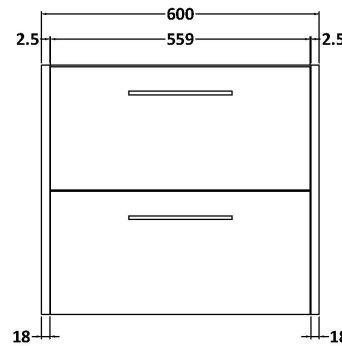

Height (mm):	22
Width (mm):	1205
Depth (mm):	390
Nett Weight (kg):	5

**Packaging Dimensions**

Height (mm):	25
Width (mm):	1215
Depth (mm):	455
Gross Weight (kg):	5

**Packaging Data**

Box Colour:	Brown Cardboard Box
Box Qty:	1
Label Size:	100 x 50
Label Colour:	White Label
Label Qty:	1

**Outer Box Dimensions (If Applicable)**

Height (mm):	
Width (mm):	
Depth (mm):	
Gross Weight (kg):	
Barcode:	5056678449912

**Product Details**

Country of Origin:	United Kingdom
Fitting Instruction:	No
CE & UKCA:	N/A
FSC Certified Materials:	Yes
Colour:	Bellato Grey
Construction Method:	Not Applicable
Construction Type:	Not Applicable
Cabinet Finish:	Not Applicable
Fascia Finish:	MFC Laminated
Cabinet Thickness (mm):	
Fascia Thickness (mm):	22
Drawer Included:	No
Drawer Type:	Not Applicable
No of Shelves:	0
Hinge Type:	Not Applicable
Hinge Included:	No
Adjustable Legs:	No, Not Required
Fixings Included:	No
Handle Style:	Not Applicable
Waste Shroud:	Not Applicable
Handle Included:	No
Handle Type:	Not Applicable

### Product Dimensions

Height (mm):	539
Width (mm):	600
Depth (mm):	385
Nett Weight (kg):	22.5

### Packaging Dimensions

Height (mm):	560
Width (mm):	620
Depth (mm):	405
Gross Weight (kg):	23