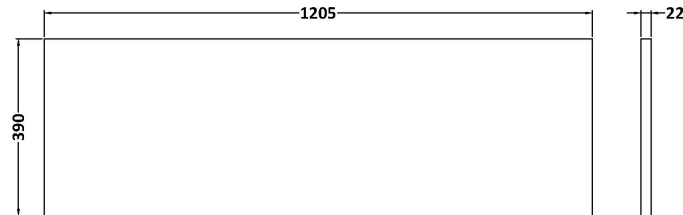

**Sales Code:** JNU1824LBG2

**Description:** 1200 Wh 4-Drawer Vanity & Laminate Top

**Packaging Details**

Barcode: 5056678457443

**Sales Code:** LBG1200

**Description:** Laminate Worktop 1205X390x22mm

**Product Dimensions**

Height (mm):	22
Width (mm):	1205
Depth (mm):	390
Nett Weight (kg):	5

**Packaging Dimensions**

Height (mm):	25
Width (mm):	1215
Depth (mm):	455
Gross Weight (kg):	5

**Packaging Data**

Box Colour:	Brown Cardboard Box
Box Qty:	1
Label Size:	100 x 50
Label Colour:	White Label
Label Qty:	1

### Product Dimensions

Height (mm):	539
Width (mm):	600
Depth (mm):	385
Nett Weight (kg):	22.5

### Packaging Dimensions

Height (mm):	560
Width (mm):	620
Depth (mm):	405
Gross Weight (kg):	23