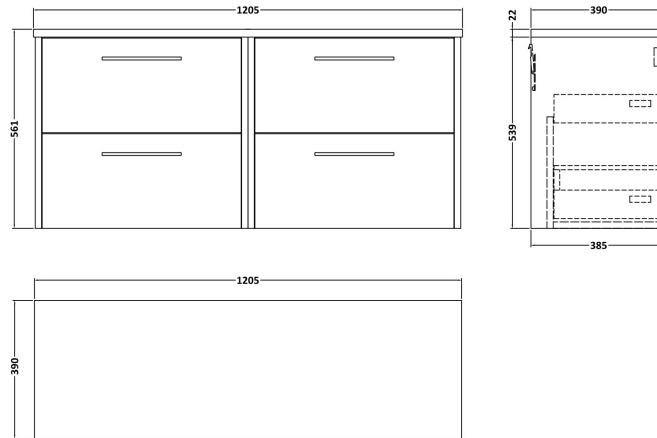

**Sales Code:** JNU1824LBG2

**Description:** 1200 Wh 4-Drawer Vanity & Laminate Top

**Packaging Details**

Barcode: 5056678457443

**Sales Code:** LBG1200

**Description:** Laminate Worktop 1205X390x22mm

**Product Dimensions**

Height (mm):	22
Width (mm):	1205
Depth (mm):	390
Nett Weight (kg):	5

**Packaging Dimensions**

Height (mm):	25
Width (mm):	1215
Depth (mm):	455
Gross Weight (kg):	5

**Packaging Data**

Box Colour:	Brown Cardboard Box
Box Qty:	1
Label Size:	100 x 50
Label Colour:	White Label
Label Qty:	1

### Product Dimensions

Height (mm):	539
Width (mm):	600
Depth (mm):	385
Nett Weight (kg):	22.5

### Packaging Dimensions

Height (mm):	560
Width (mm):	620
Depth (mm):	405
Gross Weight (kg):	23