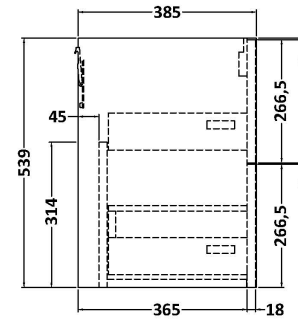

Packaging Dimensions

Height (mm):	25
Width (mm):	1215
Depth (mm):	455
Gross Weight (kg):	5

Packaging Data

Box Colour:	Brown Cardboard Box
Box Qty:	1
Label Size:	100 x 50
Label Colour:	White Label
Label Qty:	1

Outer Box Dimensions (If Applicable)

Height (mm):	
Width (mm):	
Depth (mm):	
Gross Weight (kg):	
Barcode:	5056678449936

Product Details

Country of Origin:	United Kingdom
Fitting Instruction:	No
CE & UKCA:	N/A
FSC Certified Materials:	Yes
Colour:	Carrera Marble
Construction Method:	Not Applicable
Construction Type:	Not Applicable
Cabinet Finish:	Not Applicable
Fascia Finish:	MFC Laminated
Cabinet Thickness (mm):	
Fascia Thickness (mm):	22
Drawer Included:	No
Drawer Type:	Not Applicable
No of Shelves:	0
Hinge Type:	Not Applicable
Hinge Included:	No
Adjustable Legs:	No, Not Required
Fixings Included:	No
Handle Style:	Not Applicable
Waste Shroud:	Not Applicable
Handle Included:	No
Handle Type:	Not Applicable

Sales Code: NPF1824

Description: 600 W/H 2-Drawer Unit (385 Deep)

Product Dimensions

Height (mm):	539
Width (mm):	600
Depth (mm):	385
Nett Weight (kg):	22.5

Packaging Dimensions

Height (mm):	560
Width (mm):	620
Depth (mm):	405
Gross Weight (kg):	23

Packaging Data

Box Colour:	Brown Cardboard Box
Box Qty:	1
Label Size:	50 x 100
Label Colour:	White Label
Label Qty:	2

Outer Box Dimensions (If Applicable)

Height (mm):	
Width (mm):	
Depth (mm):	
Gross Weight (kg):	
Barcode:	5056462657271