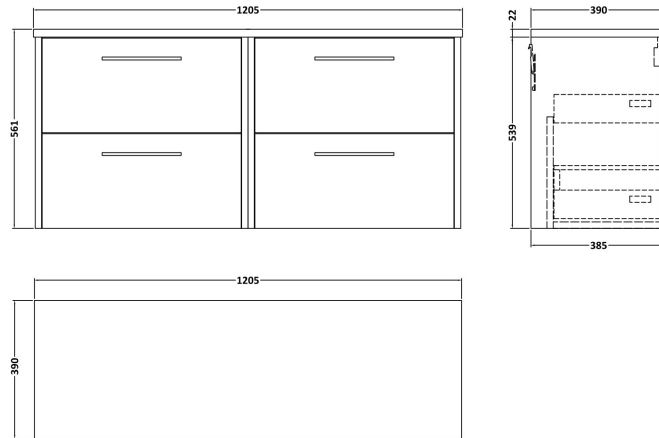

Sales Code: JNU1824LCM2

Description: 1200 Wh 4-Drawer Vanity & Laminate Top

Packaging Details

Barcode: 5056678457450

Sales Code: LCM1200

Description: Laminate Worktop 1205X390x22mm

Product Dimensions

Height (mm):	22
Width (mm):	1205
Depth (mm):	390
Nett Weight (kg):	5

Packaging Dimensions

Height (mm):	25
Width (mm):	1215
Depth (mm):	455
Gross Weight (kg):	5

Packaging Data

Box Colour:	Brown Cardboard Box
Box Qty:	1
Label Size:	100 x 50
Label Colour:	White Label
Label Qty:	1

Sales Code: NPF1824

Description: 600 W/H 2-Drawer Unit (385 Deep)

Product Dimensions

Height (mm):	539
Width (mm):	600
Depth (mm):	385
Nett Weight (kg):	22.5

Packaging Dimensions

Height (mm):	560
Width (mm):	620
Depth (mm):	405
Gross Weight (kg):	23

Packaging Data

Box Colour:	Brown Cardboard Box
Box Qty:	1
Label Size:	50 x 100
Label Colour:	White Label
Label Qty:	2

Outer Box Dimensions (If Applicable)

Height (mm):	
Width (mm):	
Depth (mm):	
Gross Weight (kg):	
Barcode:	5056462657271