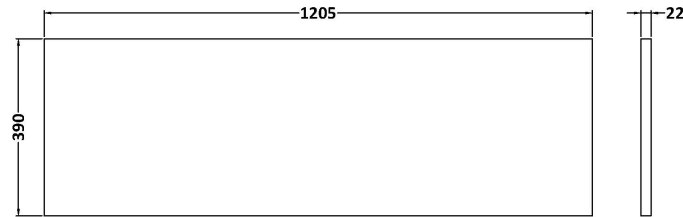

Sales Code: JNU1824LCM2

Description: 1200 Wh 4-Drawer Vanity & Laminate Top

Packaging Details

Barcode: 5056678457450

Sales Code: LCM1200

Description: Laminate Worktop 1205X390x22mm

Product Dimensions

Height (mm):	22
Width (mm):	1205
Depth (mm):	390
Nett Weight (kg):	5

Packaging Dimensions

Height (mm):	25
Width (mm):	1215
Depth (mm):	455
Gross Weight (kg):	5

Packaging Data

Box Colour:	Brown Cardboard Box
Box Qty:	1
Label Size:	100 x 50
Label Colour:	White Label
Label Qty:	1

Sales Code: NPF1824

Description: 600 W/H 2-Drawer Unit (385 Deep)

Product Dimensions

Height (mm):	539
Width (mm):	600
Depth (mm):	385
Nett Weight (kg):	22.5

Packaging Dimensions

Height (mm):	560
Width (mm):	620
Depth (mm):	405
Gross Weight (kg):	23

Packaging Data

Box Colour:	Brown Cardboard Box
Box Qty:	1
Label Size:	50 x 100
Label Colour:	White Label
Label Qty:	2

Outer Box Dimensions (If Applicable)

Height (mm):	
Width (mm):	
Depth (mm):	
Gross Weight (kg):	
Barcode:	5056462657271