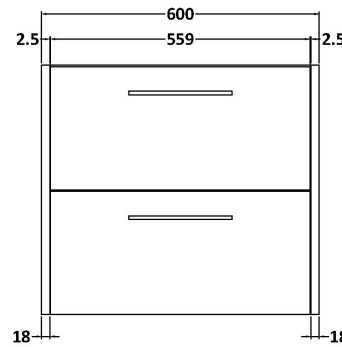

Packaging Dimensions

Height (mm):	25
Width (mm):	1215
Depth (mm):	455
Gross Weight (kg):	5

Packaging Data

Box Colour:	Brown Cardboard Box
Box Qty:	1
Label Size:	100 x 50
Label Colour:	White Label
Label Qty:	1

Outer Box Dimensions (If Applicable)

Height (mm):	
Width (mm):	
Depth (mm):	
Gross Weight (kg):	
Barcode:	5056678449936

Product Details

Country of Origin:	United Kingdom
Fitting Instruction:	No
CE & UKCA:	N/A
FSC Certified Materials:	Yes
Colour:	Carrera Marble
Construction Method:	Not Applicable
Construction Type:	Not Applicable
Cabinet Finish:	Not Applicable
Fascia Finish:	MFC Laminated
Cabinet Thickness (mm):	
Fascia Thickness (mm):	22
Drawer Included:	No
Drawer Type:	Not Applicable
No of Shelves:	0
Hinge Type:	Not Applicable
Hinge Included:	No
Adjustable Legs:	No, Not Required
Fixings Included:	No
Handle Style:	Not Applicable
Waste Shroud:	Not Applicable
Handle Included:	No
Handle Type:	Not Applicable

Sales Code: NPF1824

Description: 600 W/H 2-Drawer Unit (385 Deep)

Product Dimensions

Height (mm):	539
Width (mm):	600
Depth (mm):	385
Nett Weight (kg):	22.5

Packaging Dimensions

Height (mm):	560
Width (mm):	620
Depth (mm):	405
Gross Weight (kg):	23

Packaging Data

Box Colour:	Brown Cardboard Box
Box Qty:	1
Label Size:	50 x 100
Label Colour:	White Label
Label Qty:	2

Outer Box Dimensions (If Applicable)

Height (mm):	
Width (mm):	
Depth (mm):	
Gross Weight (kg):	
Barcode:	5056462657271