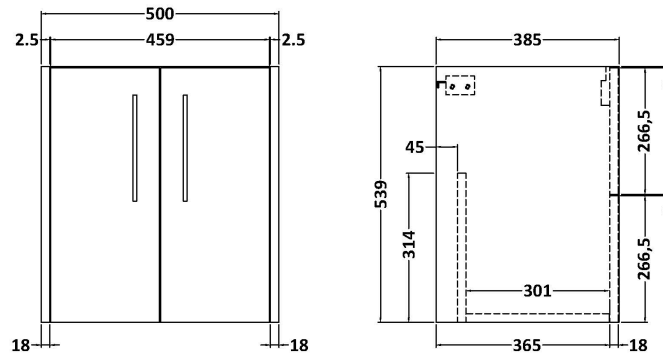

Sales Code: JNU2921G

Description: 500 Wh 2-Door Vanity & Basin 4

Packaging Details

Barcode: 5056678454374

Sales Code: NPF2921

Description: 500 W/H 2-Door Unit (385 Deep)

Product Dimensions

Height (mm):	539
Width (mm):	500
Depth (mm):	385
Nett Weight (kg):	12.5

Packaging Dimensions

Height (mm):	560
Width (mm):	520
Depth (mm):	405
Gross Weight (kg):	13

Packaging Data

Box Colour:	Brown Cardboard Box
Box Qty:	1
Label Size:	50 x 100
Label Colour:	White Label
Label Qty:	2

Outer Box Dimensions (If Applicable)

Height (mm):	
Width (mm):	
Depth (mm):	
Gross Weight (kg):	
Barcode:	5056678447604

Product Details

Country of Origin:	China
Fitting Instruction:	No
CE & UKCA:	N/A
FSC Certified Materials:	Yes
Colour:	Indigo Blue
Construction Method:	Cam & Wood Dowel
Construction Type:	Rigid
Cabinet Finish:	MFC Painted Matt
Fascia Finish:	Mdf Painted Matt
Cabinet Thickness (mm):	16
Fascia Thickness (mm):	18
Drawer Included:	No
Drawer Type:	Not Applicable
No of Shelves:	0
Hinge Type:	95 Degree Soft Close
Hinge Included:	Yes, Supplied
Adjustable Legs:	No, Not Required
Fixings Included:	Yes
Handle Style:	Modern
Waste Shroud:	No
Handle Included:	Yes, Supplied
Handle Type:	D-Shape

Sales Code: NVM042

Description: 500 Curved Basin 1Th

Product Dimensions

Height (mm):	160
Width (mm):	510
Depth (mm):	440
Nett Weight (kg):	9

Packaging Dimensions

Height (mm):	190
Width (mm):	530
Depth (mm):	415
Gross Weight (kg):	9.5