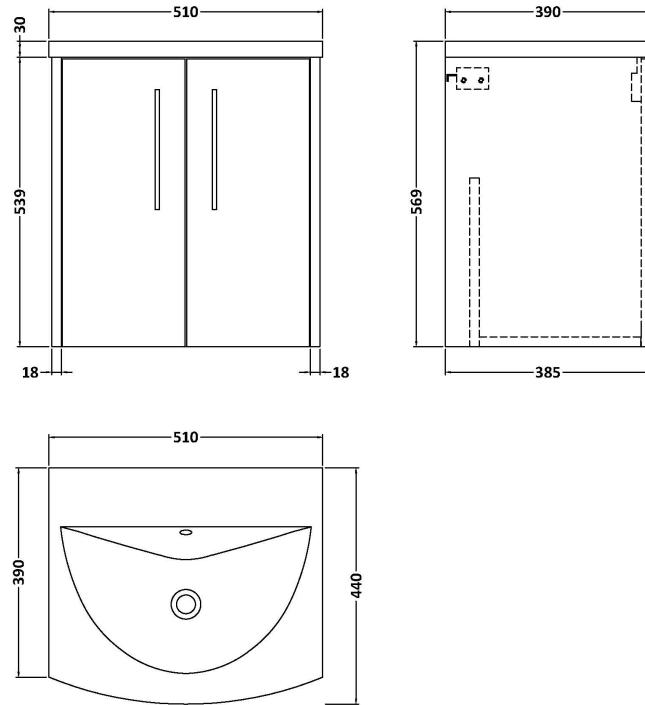

Sales Code: JNU2921G

Description: 500 Wh 2-Door Vanity & Basin 4

Packaging Details

Barcode: 5056678454374

Sales Code: NPF2921

Description: 500 W/H 2-Door Unit (385 Deep)

Product Dimensions

Height (mm):	539
Width (mm):	500
Depth (mm):	385
Nett Weight (kg):	12.5

Packaging Dimensions

Height (mm):	560
Width (mm):	520
Depth (mm):	405
Gross Weight (kg):	13

Packaging Data

Box Colour:	Brown Cardboard Box
Box Qty:	1
Label Size:	50 x 100
Label Colour:	White Label
Label Qty:	2

Outer Box Dimensions (If Applicable)

Height (mm):	
Width (mm):	
Depth (mm):	
Gross Weight (kg):	
Barcode:	5056678447604

Product Details

Country of Origin:	China
Fitting Instruction:	No
CE & UKCA:	N/A
FSC Certified Materials:	Yes
Colour:	Indigo Blue
Construction Method:	Cam & Wood Dowel
Construction Type:	Rigid
Cabinet Finish:	MFC Painted Matt
Fascia Finish:	Mdf Painted Matt
Cabinet Thickness (mm):	16
Fascia Thickness (mm):	18
Drawer Included:	No
Drawer Type:	Not Applicable
No of Shelves:	0
Hinge Type:	95 Degree Soft Close
Hinge Included:	Yes, Supplied
Adjustable Legs:	No, Not Required
Fixings Included:	Yes
Handle Style:	Modern
Waste Shroud:	No
Handle Included:	Yes, Supplied
Handle Type:	D-Shape

Sales Code: NVM042

Description: 500 Curved Basin 1Th

Product Dimensions

Height (mm):	160
Width (mm):	510
Depth (mm):	440
Nett Weight (kg):	9

Packaging Dimensions

Height (mm):	190
Width (mm):	530
Depth (mm):	415
Gross Weight (kg):	9.5