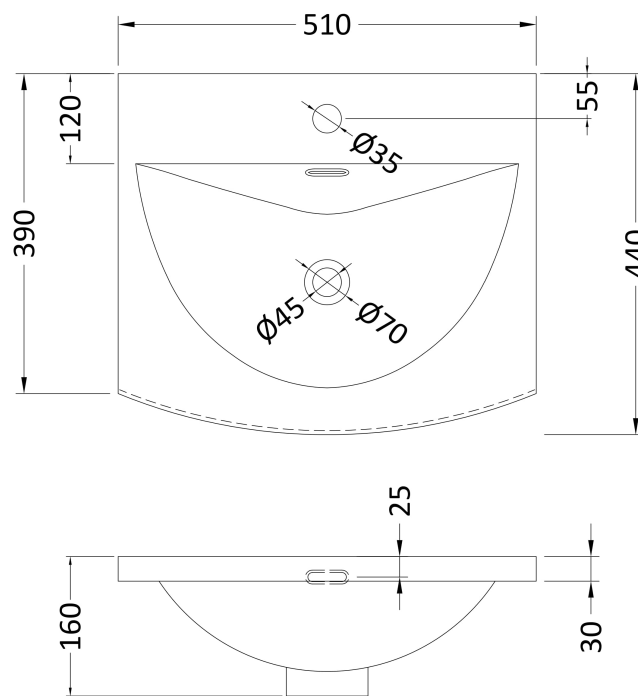

Sales Code: JNU2921G

Description: 500 Wh 2-Door Vanity & Basin 4

Packaging Details

Barcode: 5056678454374

Sales Code: NPF2921

Description: 500 W/H 2-Door Unit (385 Deep)

Product Dimensions

Height (mm):	539
Width (mm):	500
Depth (mm):	385
Nett Weight (kg):	12.5

Packaging Dimensions

Height (mm):	560
Width (mm):	520
Depth (mm):	405
Gross Weight (kg):	13

Packaging Data

Box Colour:	Brown Cardboard Box
Box Qty:	1
Label Size:	50 x 100
Label Colour:	White Label
Label Qty:	2

Sales Code: NVM042

Description: 500 Curved Basin 1Th

Product Dimensions

Height (mm):	160
Width (mm):	510
Depth (mm):	440
Nett Weight (kg):	9

Packaging Dimensions

Height (mm):	190
Width (mm):	530
Depth (mm):	415
Gross Weight (kg):	9.5

Packaging Data

Box Colour:	Brown Cardboard Box - Printed
Box Qty:	1
Label Size:	100 x 50
Label Colour:	White Label
Label Qty:	2

Outer Box Dimensions (If Applicable)

Height (mm):	
Width (mm):	
Depth (mm):	
Gross Weight (kg):	
Barcode:	5056462620985