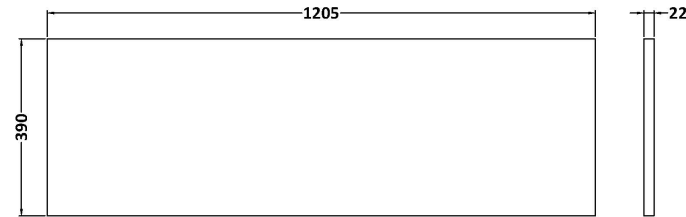

Sales Code: LBG1200

Description: Laminate Worktop 1205X390x22mm

Product Dimensions

Height (mm):	22
Width (mm):	1205
Depth (mm):	390
Nett Weight (kg):	5

Packaging Dimensions

Height (mm):	25
Width (mm):	1215
Depth (mm):	455
Gross Weight (kg):	5

Packaging Data

Box Colour:	Brown Cardboard Box
Box Qty:	1
Label Size:	100 x 50
Label Colour:	White Label
Label Qty:	1

Outer Box Dimensions (If Applicable)

Height (mm):	
Width (mm):	
Depth (mm):	
Gross Weight (kg):	
Barcode:	5056678449912

Product Details

Country of Origin:	United Kingdom
Fitting Instruction:	No
CE & UKCA:	N/A
FSC Certified Materials:	Yes
Colour:	Bellato Grey
Construction Method:	Not Applicable
Construction Type:	Not Applicable
Cabinet Finish:	Not Applicable
Fascia Finish:	MFC Laminated
Cabinet Thickness (mm):	
Fascia Thickness (mm):	22
Drawer Included:	No
Drawer Type:	Not Applicable
No of Shelves:	0
Hinge Type:	Not Applicable
Hinge Included:	No
Adjustable Legs:	No, Not Required
Fixings Included:	No
Handle Style:	Not Applicable
Waste Shroud:	Not Applicable
Handle Included:	No
Handle Type:	Not Applicable