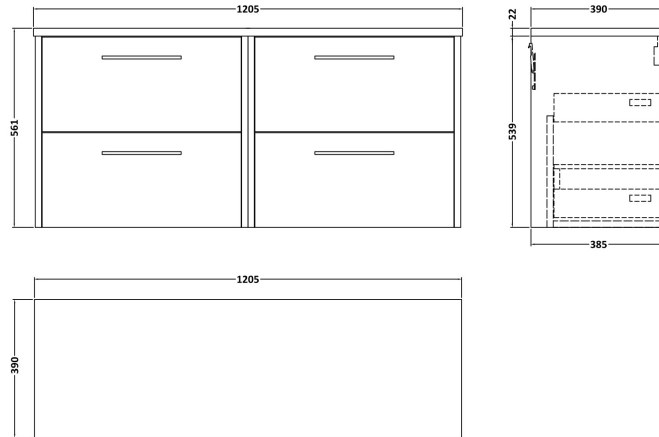

**Sales Code:** JNU2224LBG2

**Description:** 1200 Wh 4-Drawer Vanity & Laminate Top

**Packaging Details**

Barcode: 5056678457566

**Sales Code:** LBG1200

**Description:** Laminate Worktop 1205X390x22mm

**Product Dimensions**

Height (mm):	22
Width (mm):	1205
Depth (mm):	390
Nett Weight (kg):	5

**Packaging Dimensions**

Height (mm):	25
Width (mm):	1215
Depth (mm):	455
Gross Weight (kg):	5

**Packaging Data**

Box Colour:	Brown Cardboard Box
Box Qty:	1
Label Size:	100 x 50
Label Colour:	White Label
Label Qty:	1

### Product Dimensions

Height (mm):	539
Width (mm):	600
Depth (mm):	385
Nett Weight (kg):	22.5

### Packaging Dimensions

Height (mm):	560
Width (mm):	620
Depth (mm):	405
Gross Weight (kg):	23